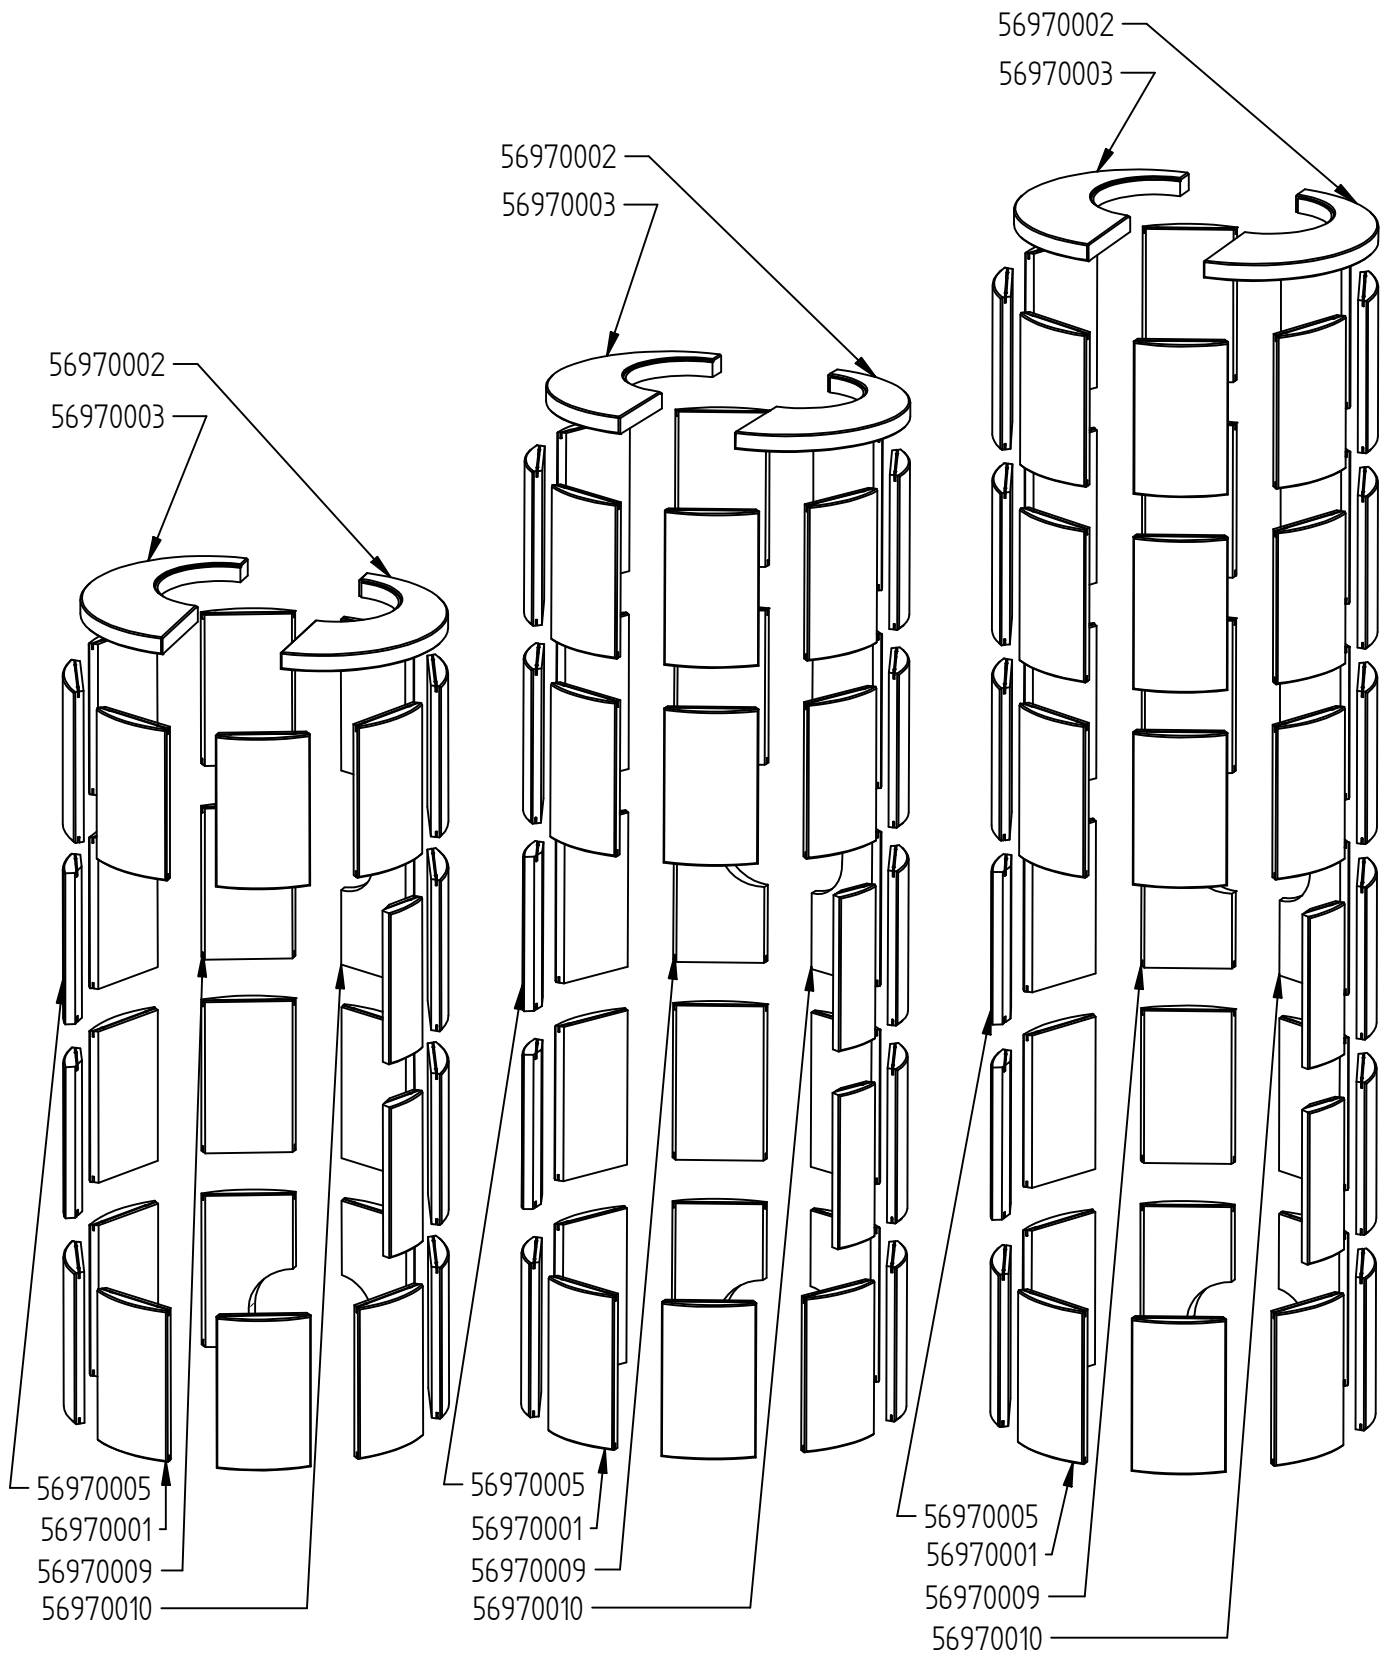

Model:

Troja 44/ 45/ 46

Sheet/Sheets:

7 / 10

SOLID EDGE HOME **Soapstone completes**

5697000

5697100

5697200