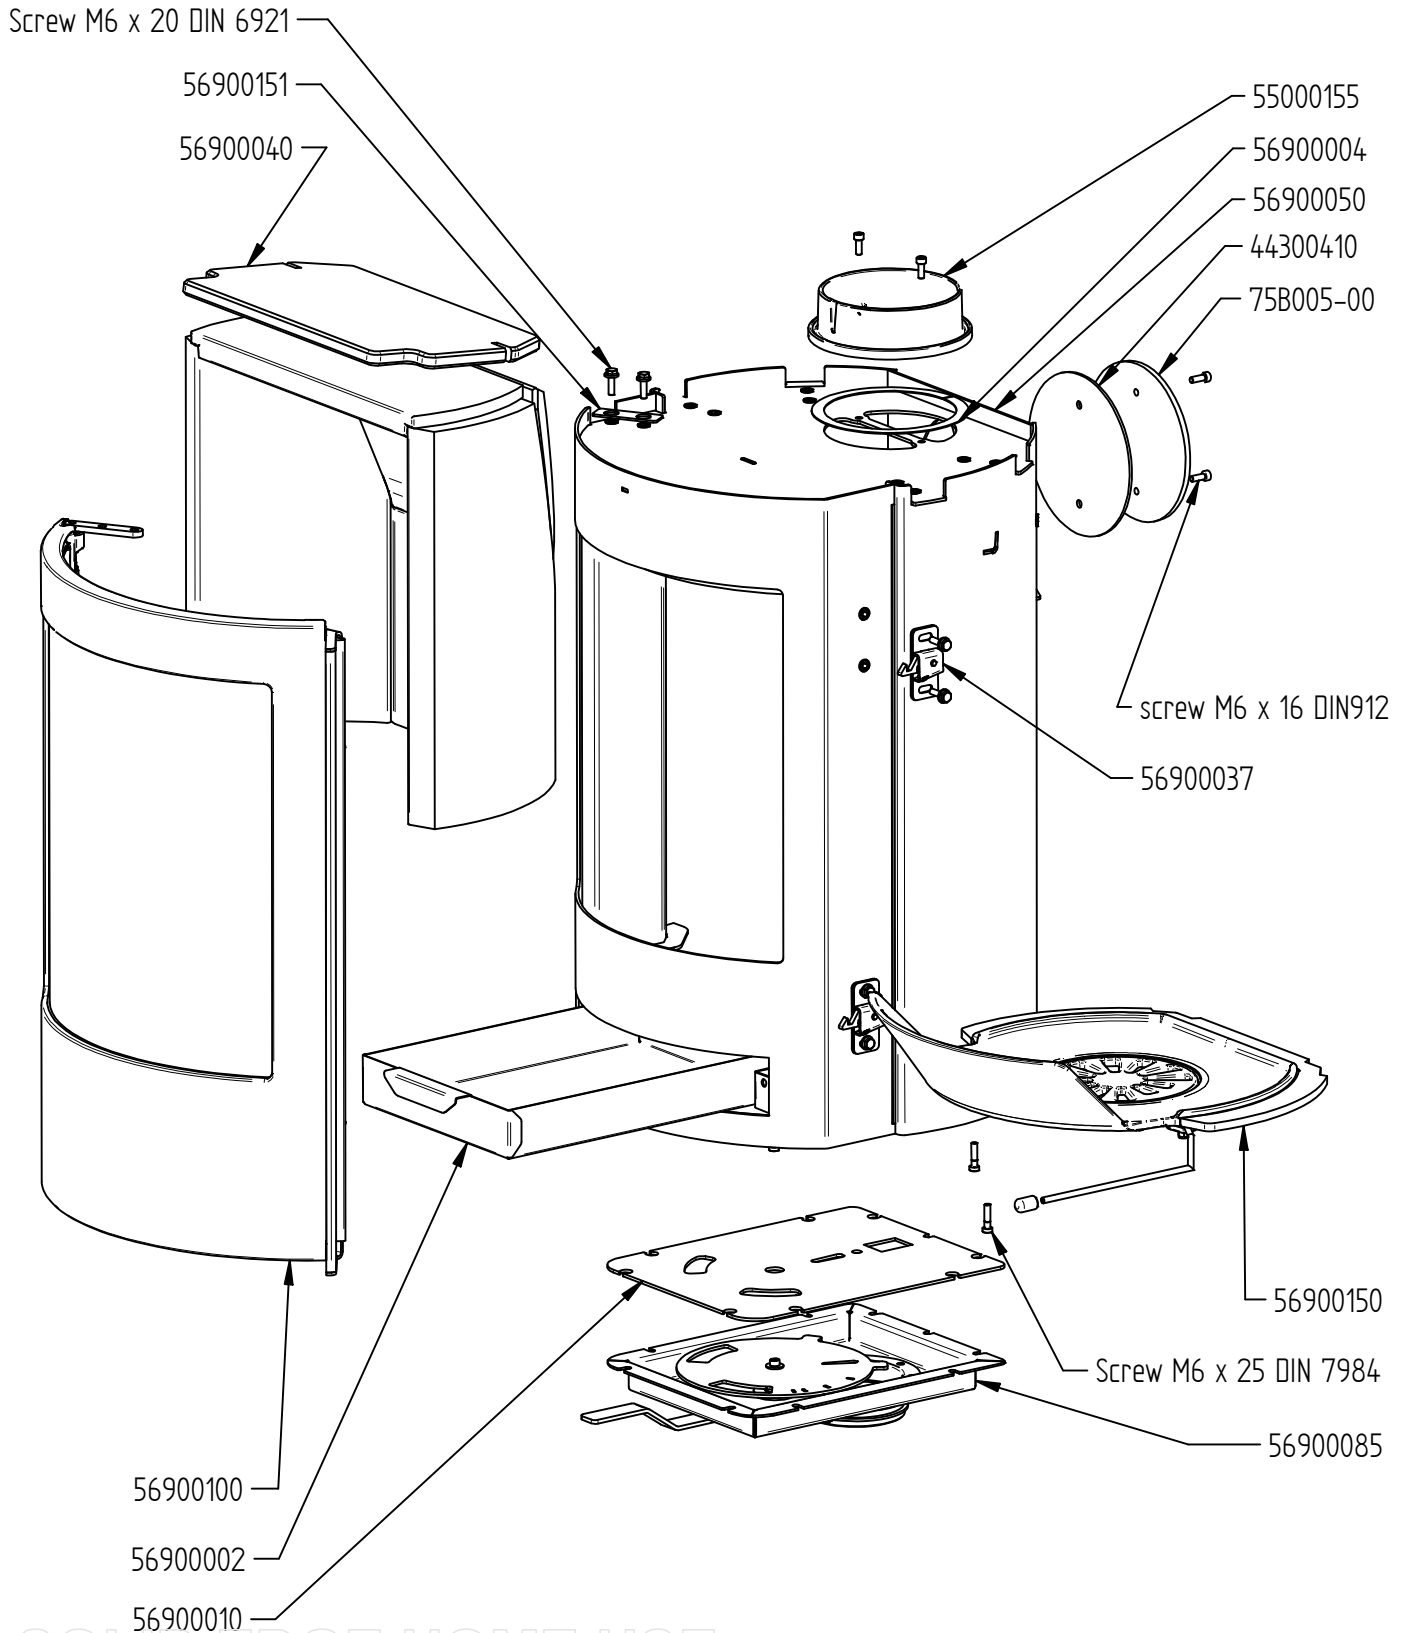

Model:

Troja 44/ 45/ 46

Sheet/Sheets:

3 / 10

SOLID EDGE HOME USE