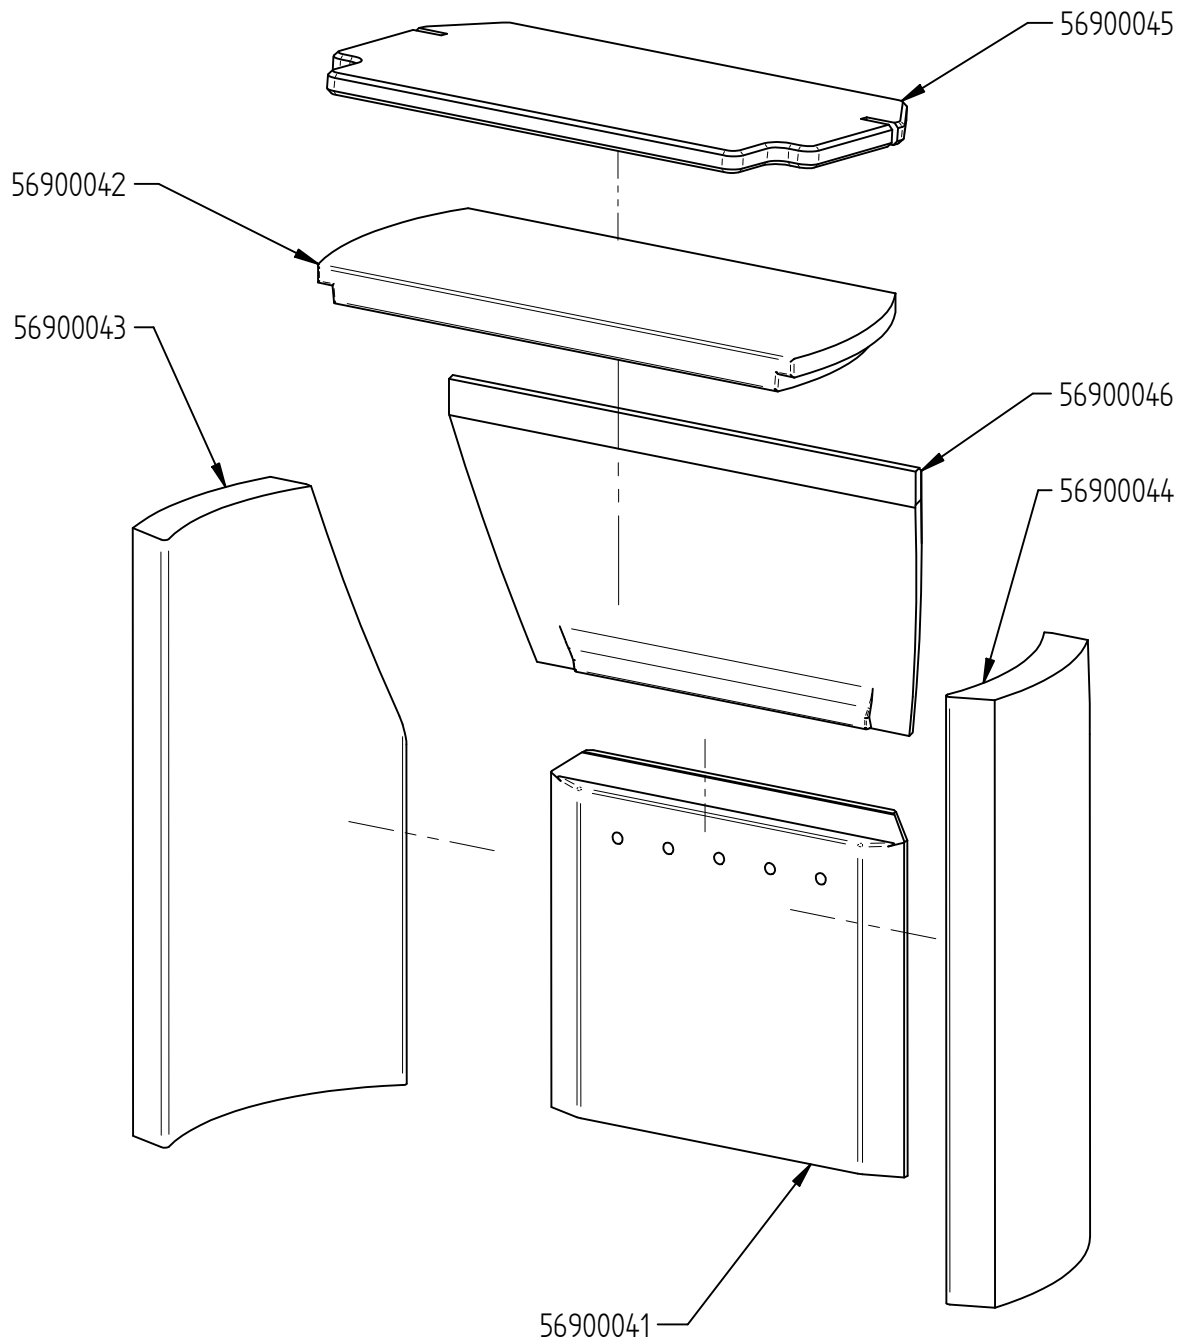

Model:

Troja 44/ 45/ 46

Sheet/Sheets:

6 / 10

SOLID EDGE HOME USE

Vermiculite complete 56900040