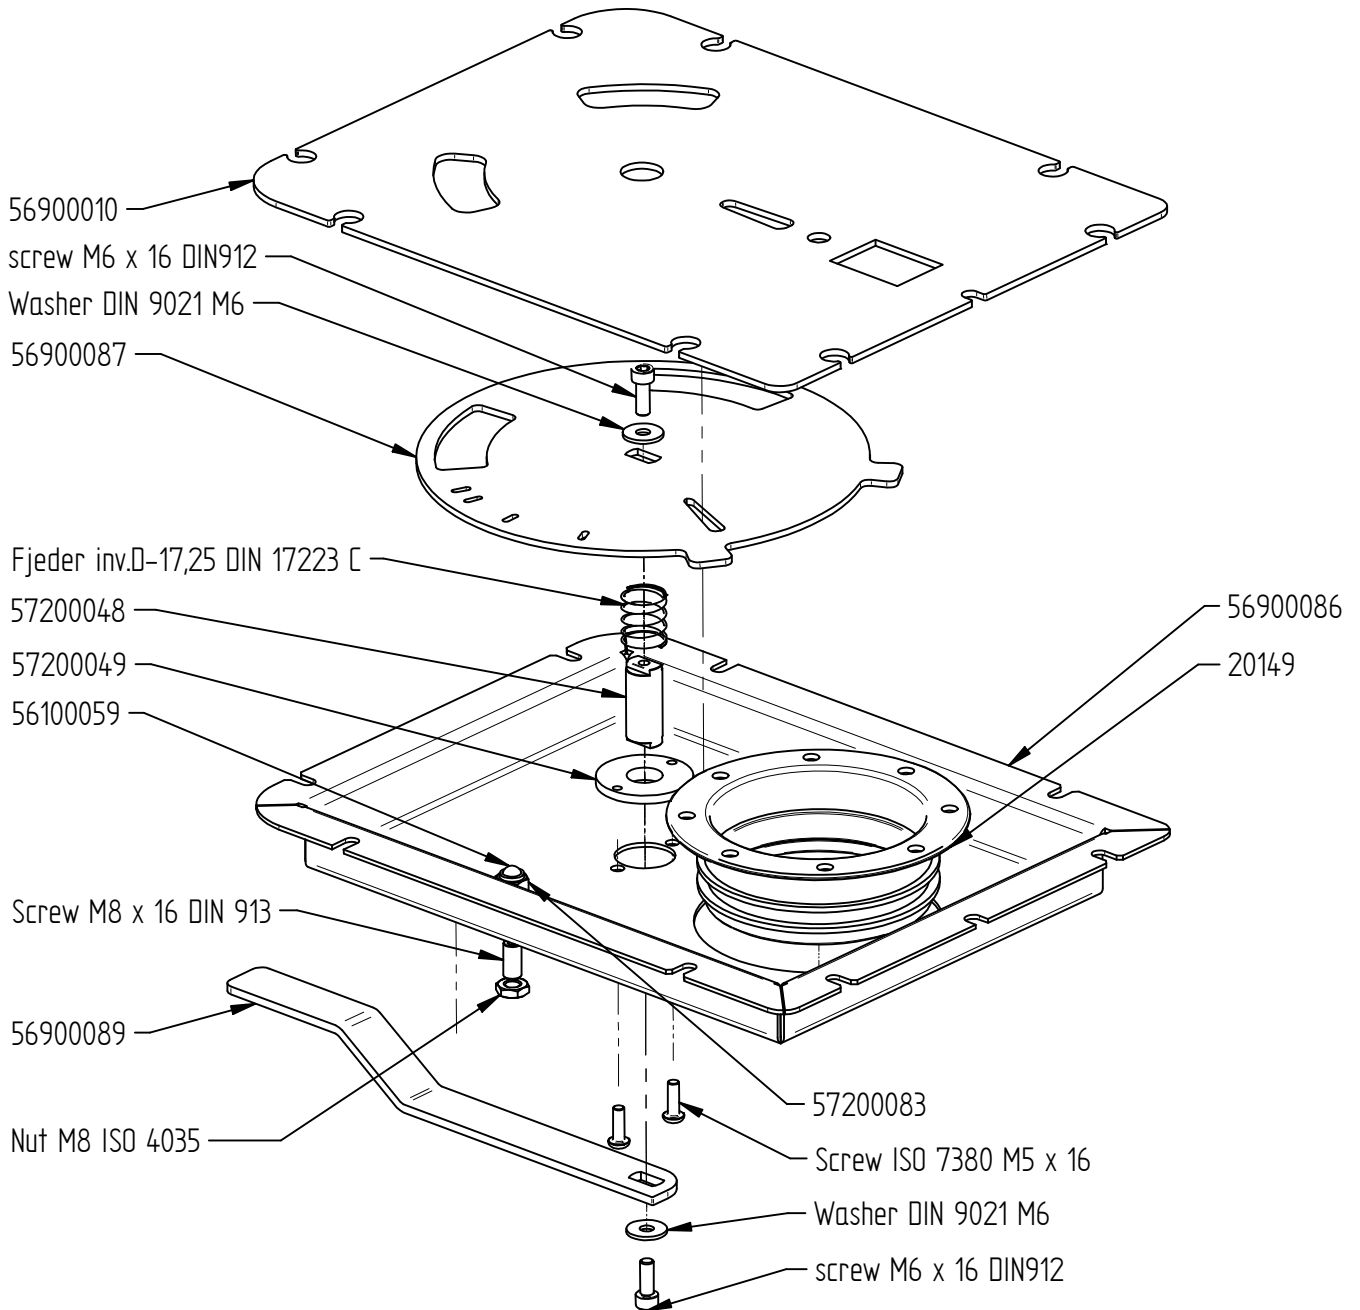

Model:

Troja 44/ 45/ 46

Sheet/Sheets:

8 / 10

SOLID EDGE HOME USE

Air regulator 56900085