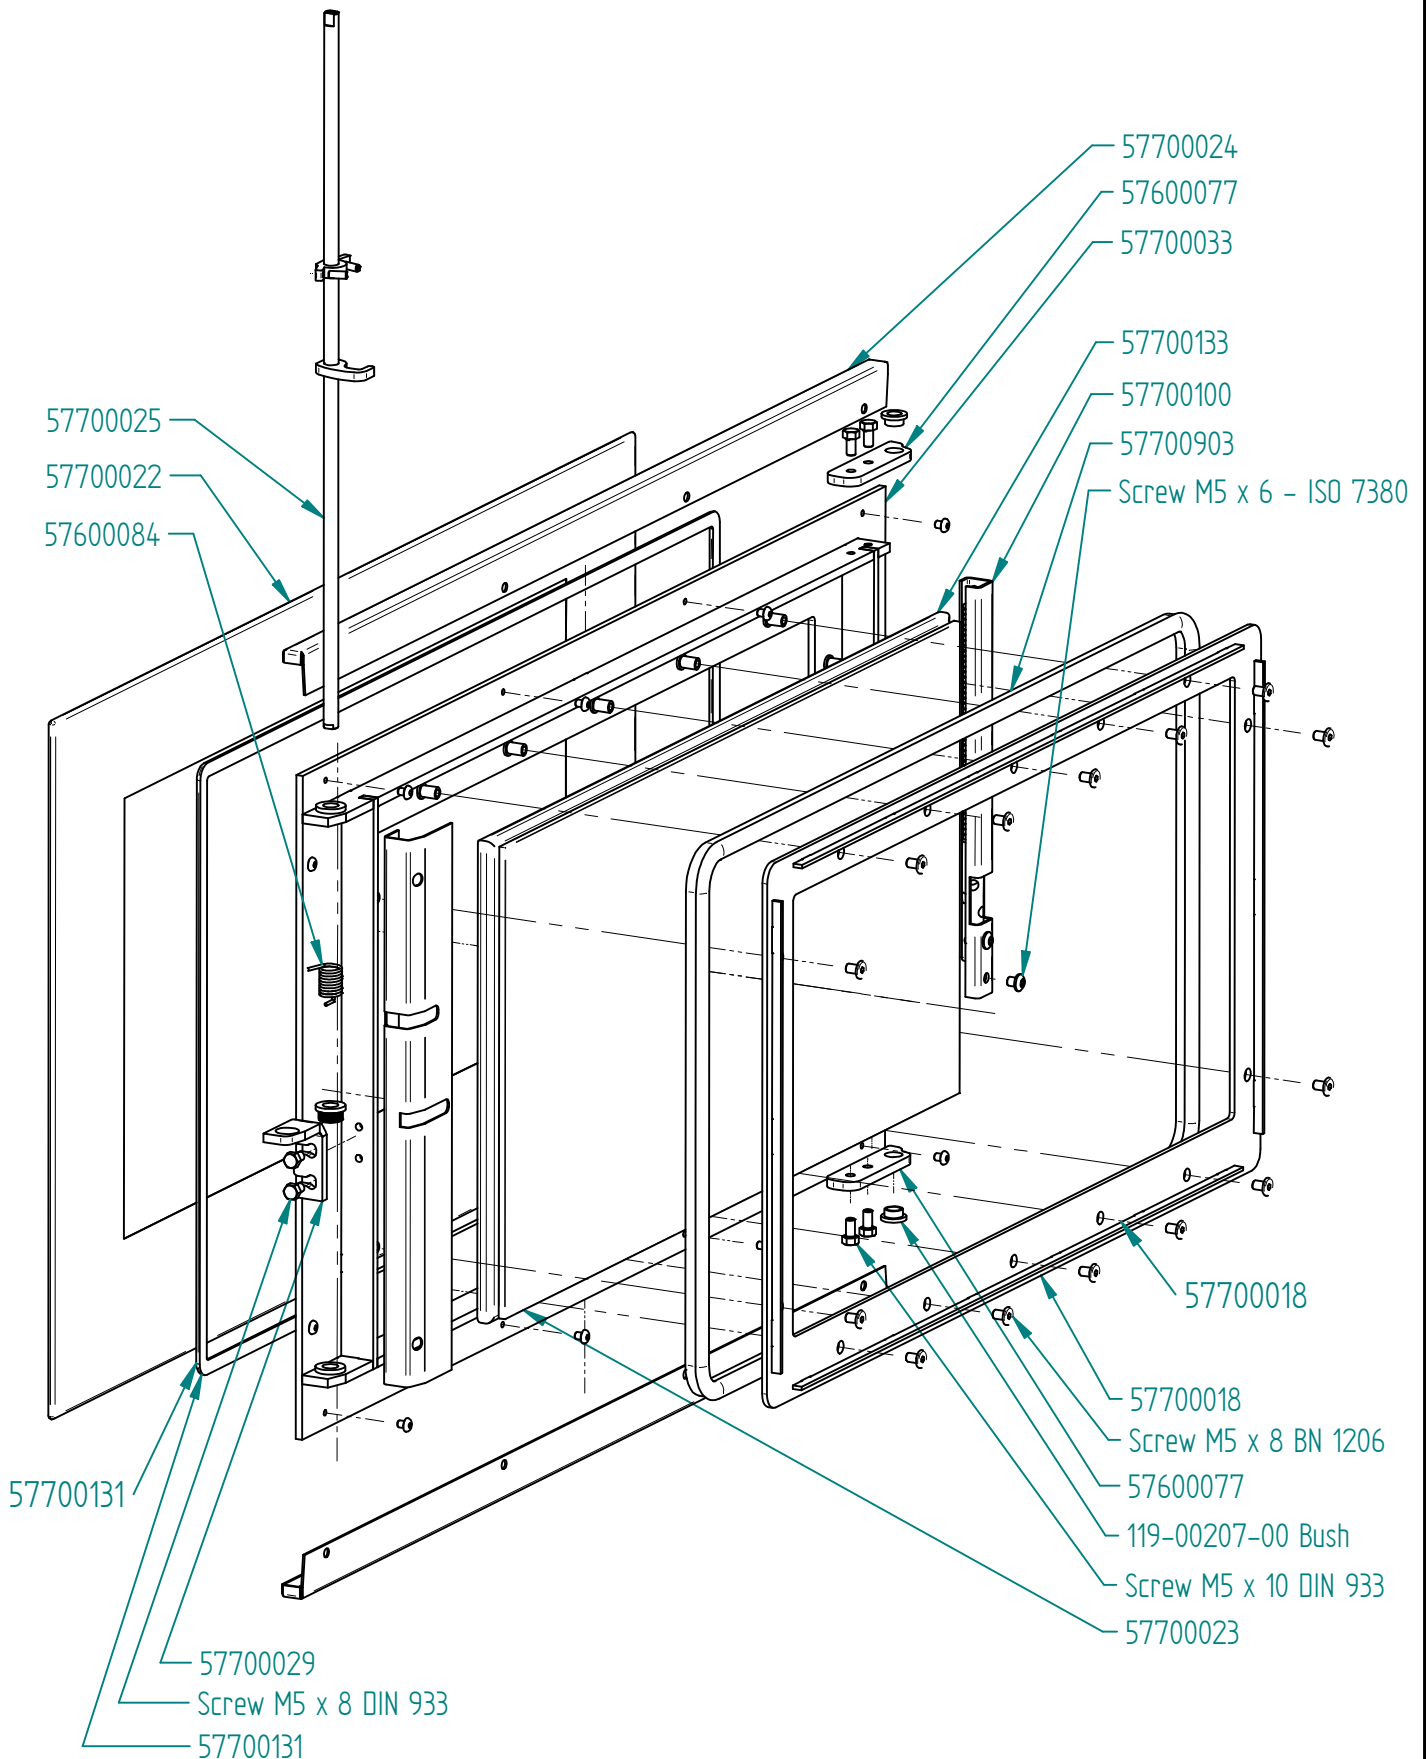

Model:

SIGMA Duplex

Sheet/Sheets: 3/8

Date: 29/10-2018

Door complete 57700032

Model:

SIGMA Duplex

Sheet/Sheets: 4/8

Date: 29/10-2018

Door complete with handle 57700132

Model:

SIGMA Duplex

Sheet/Sheets: 5/8

Date: 29/10-2018

Vermiculite complete 57700120

Model:

SIGMA Duplex

Sheet/Sheets:

6/8

Date:

29/10-2018

Duplic air and regulation 57700043

Model:

SIGMA Duplex

Sheet/Sheets: 7/8

Date: 29/10-2018

Burning chamber 57700000

Model:

SIGMA Duplex

Sheet/Sheets: 8/8

Date: 29/10-2018