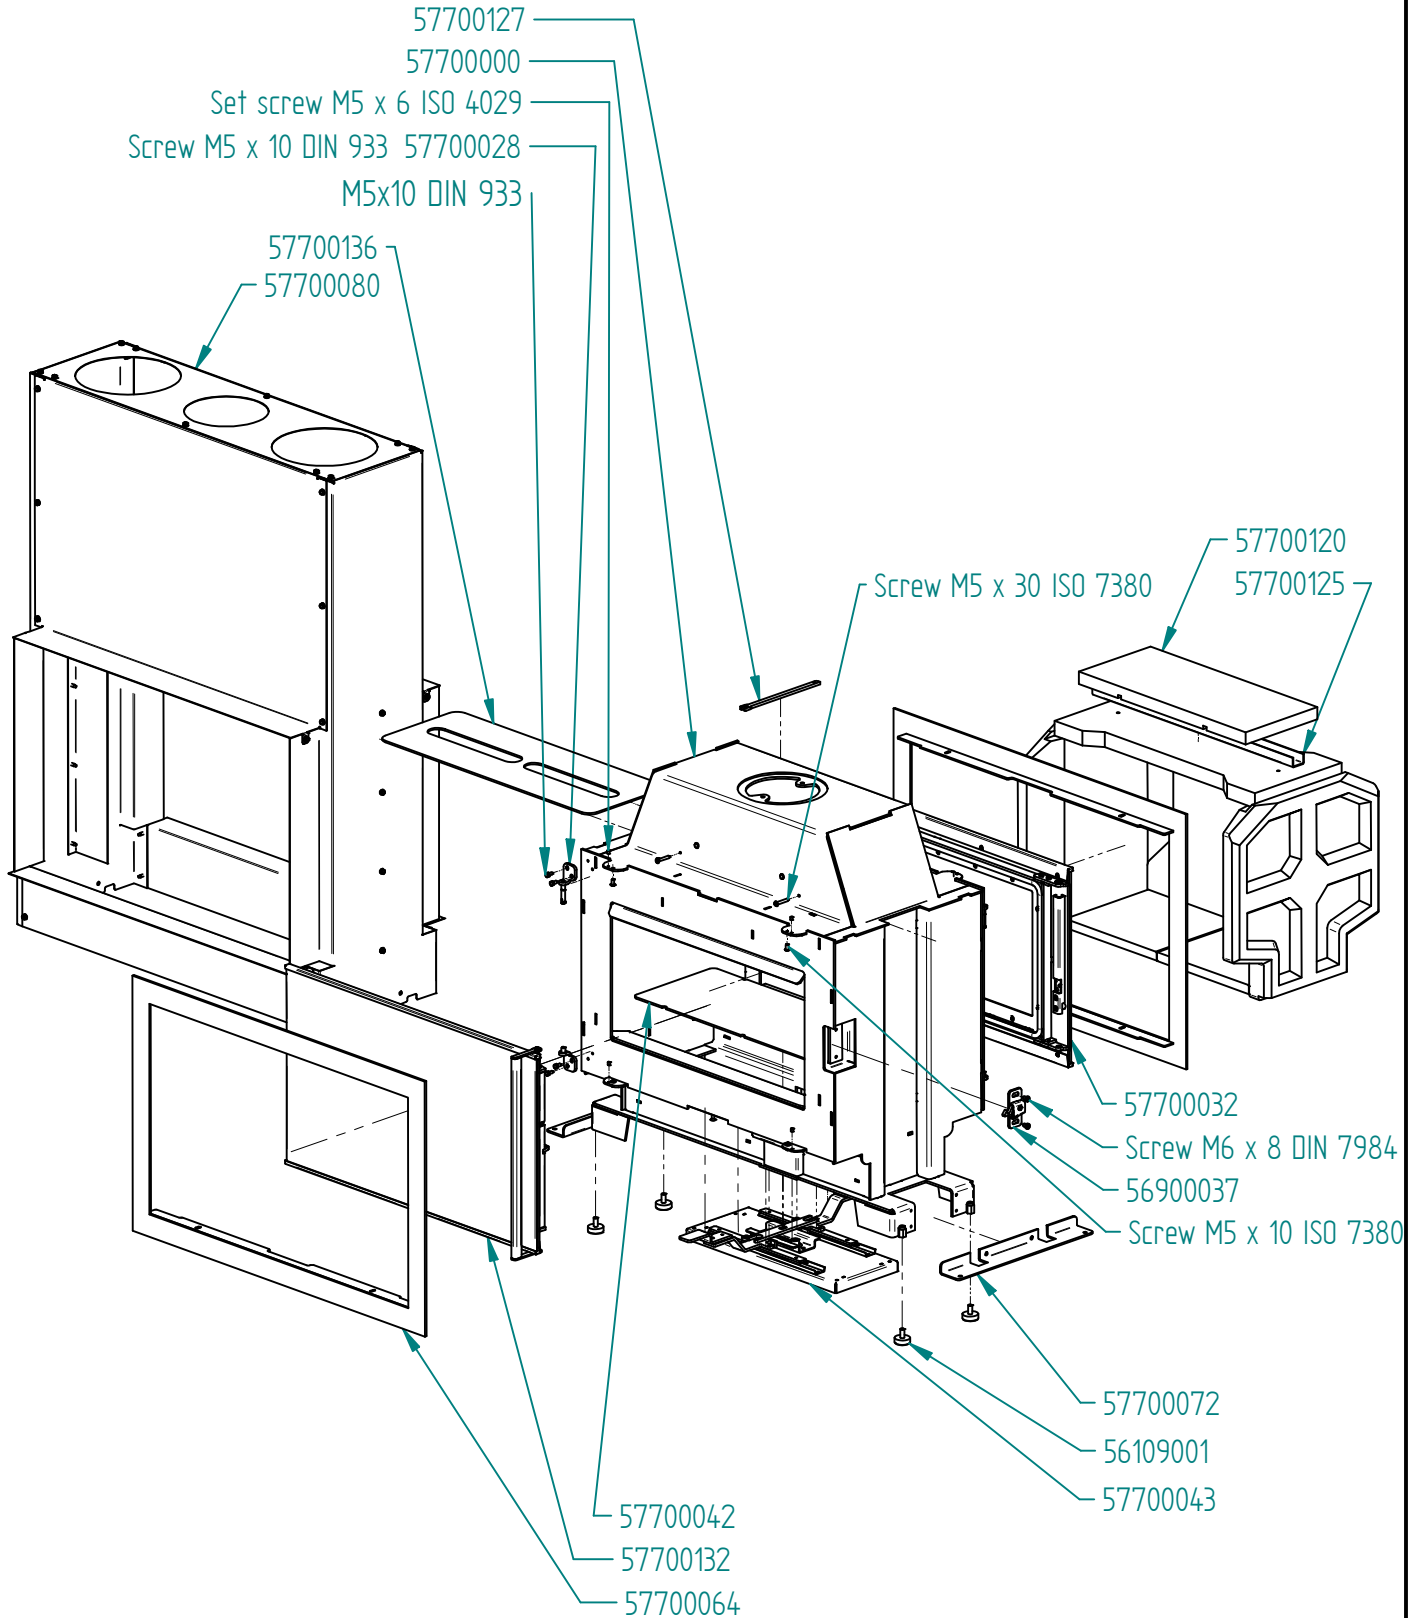

Model:

SIGMA Duplex

Sheet/Sheets: 3/8

Date: 29/10-2018

Door complete 57700032

Model:

SIGMA Duplex

Sheet/Sheets: 4/8

Date: 29/10-2018

Door complete with handle 57700132

Model:

SIGMA Duplex

Sheet/Sheets: 5/8

Date: 29/10-2018

Vermiculite complete 57700120

Model:

Sheet/Sheets: 7/8

Date: 29/10-2018

Burning chamber 57700000

Model:

SIGMA Duplex

Sheet/Sheets: 8/8

Date: 29/10-2018