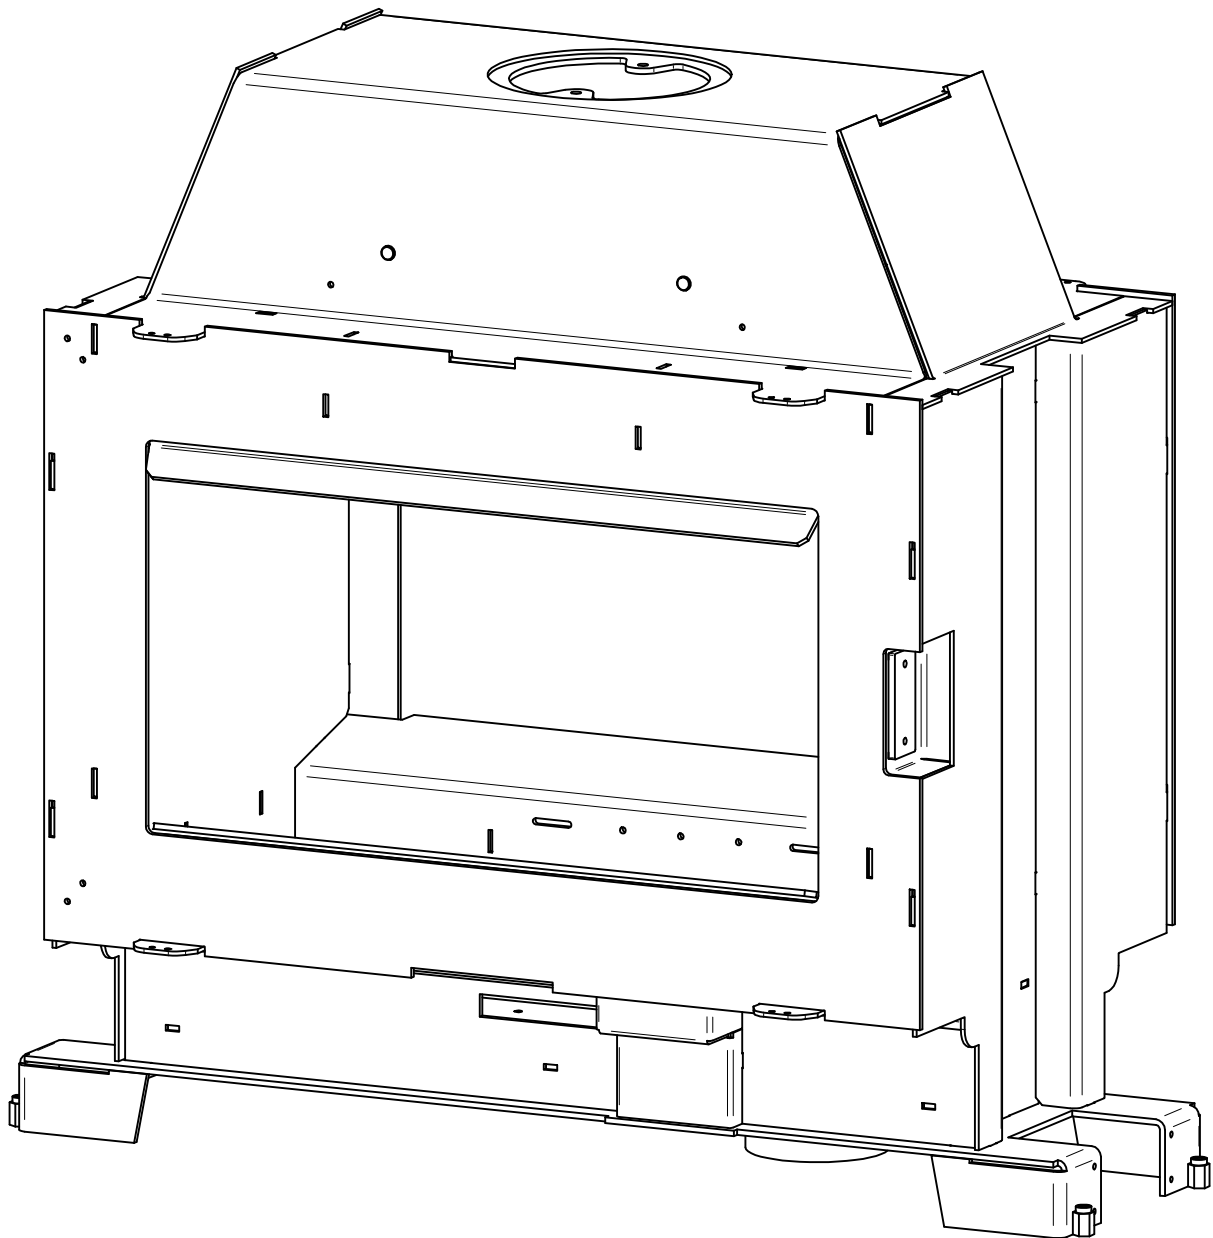

Model:

SIGMA Duplex

Sheet/Sheets: 7/8

Date: 29/10-2018

Burning chamber 57700000