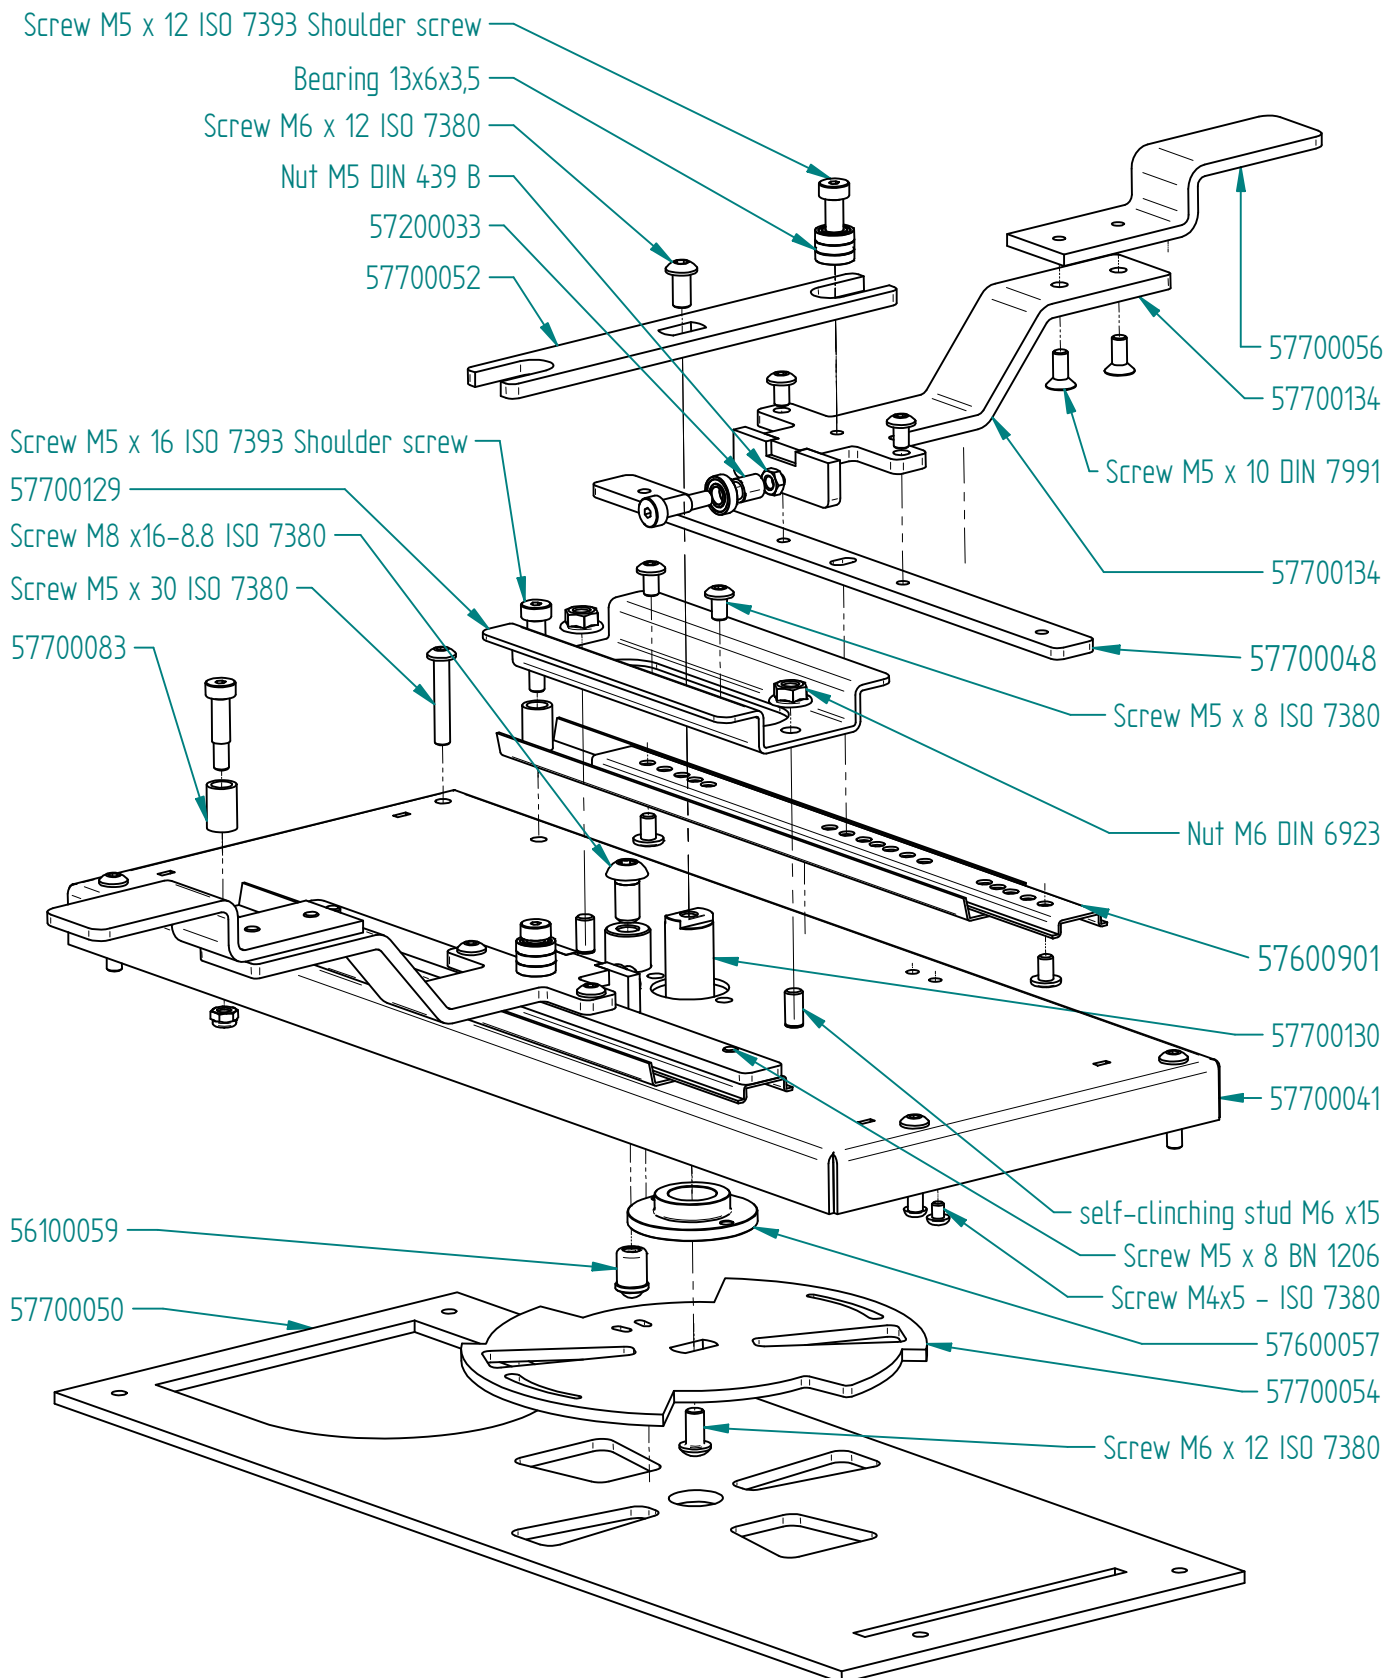

Model:

SIGMA Duplex

Sheet/Sheets: 3/8

Date: 29/10-2018

Door complete 57700032

Model:

SIGMA Duplex

Sheet/Sheets: 4/8

Date: 29/10-2018

Door complete with handle 57700132

Model:

SIGMA Duplex

Sheet/Sheets: 5/8

Date: 29/10-2018

Vermiculite complete 57700120

Model:

SIGMA Duplex

Sheet/Sheets:

6/8

Date:

29/10-2018

Duplic air and regulation 57700043

Model:

SIGMA Duplex

Sheet/Sheets: 7/8

Date: 29/10-2018

Burning chamber 57700000

Model:

SIGMA Duplex

Sheet/Sheets: 8/8

Date: 29/10-2018