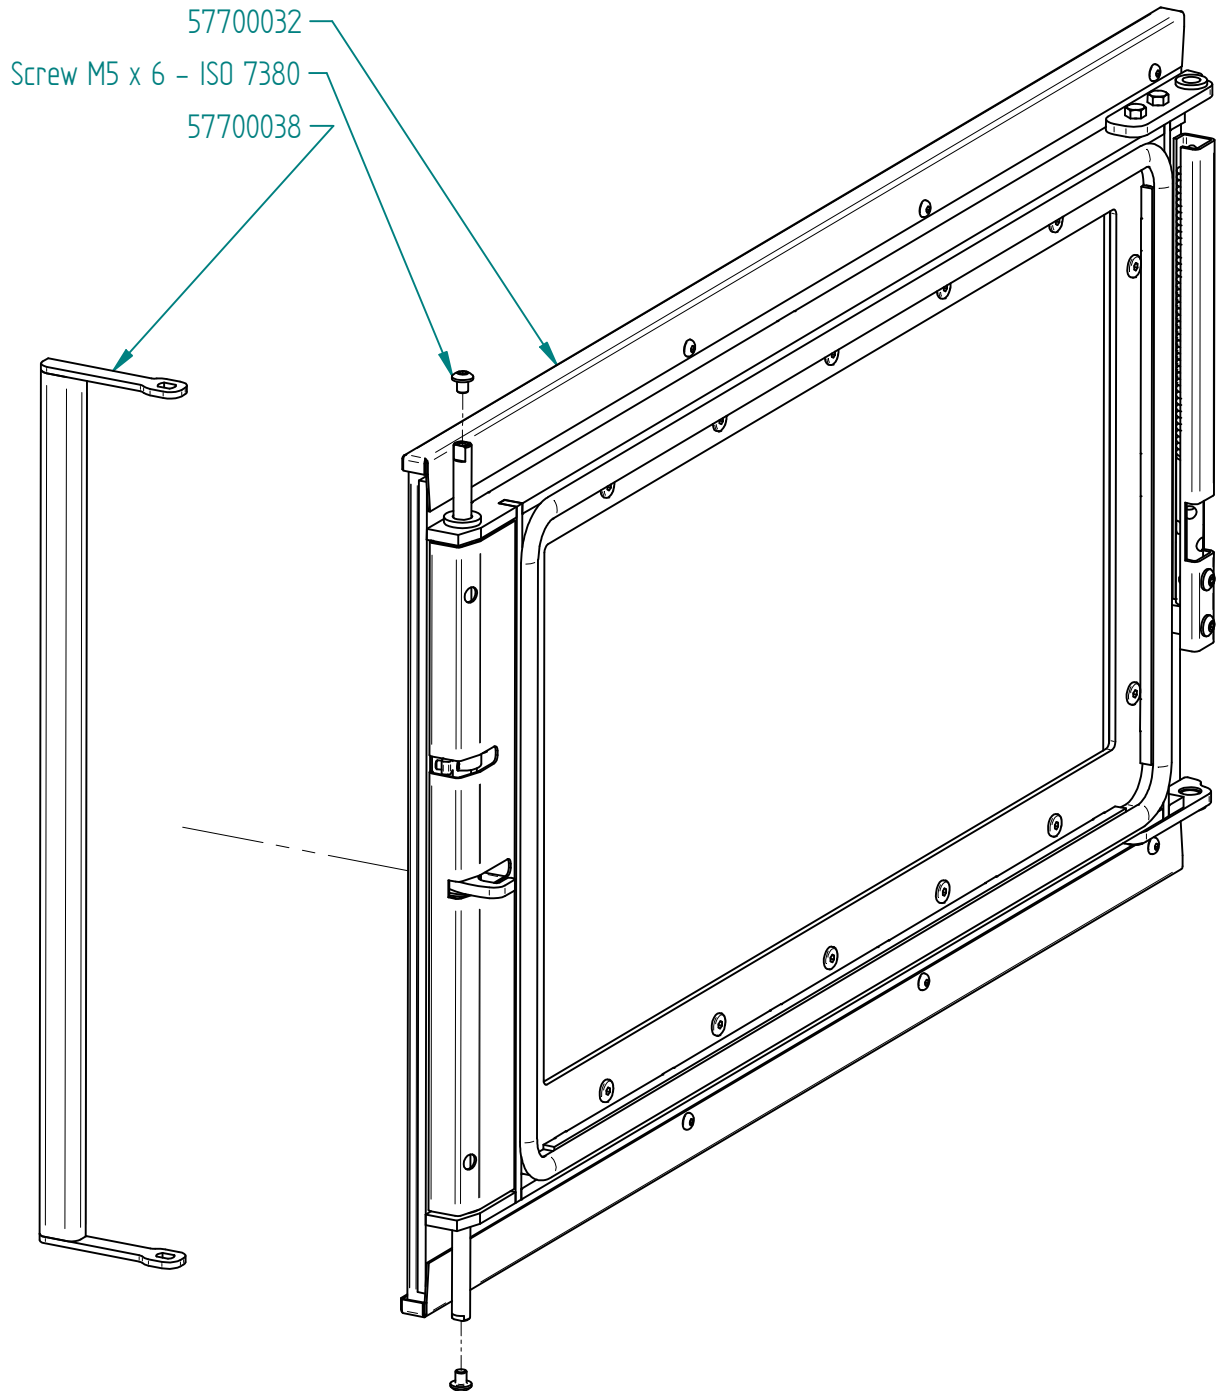

Model:

SIGMA Duplex

Sheet/Sheets: 3/8

Date: 29/10-2018

Door complete 57700032

Model:

SIGMA Duplex

Sheet/Sheets: 4/8

Date: 29/10-2018

Door complete with handle 57700132

Model:

SIGMA Duplex

Sheet/Sheets: 5/8

Date: 29/10-2018

Vermiculite complete 57700120

Model: