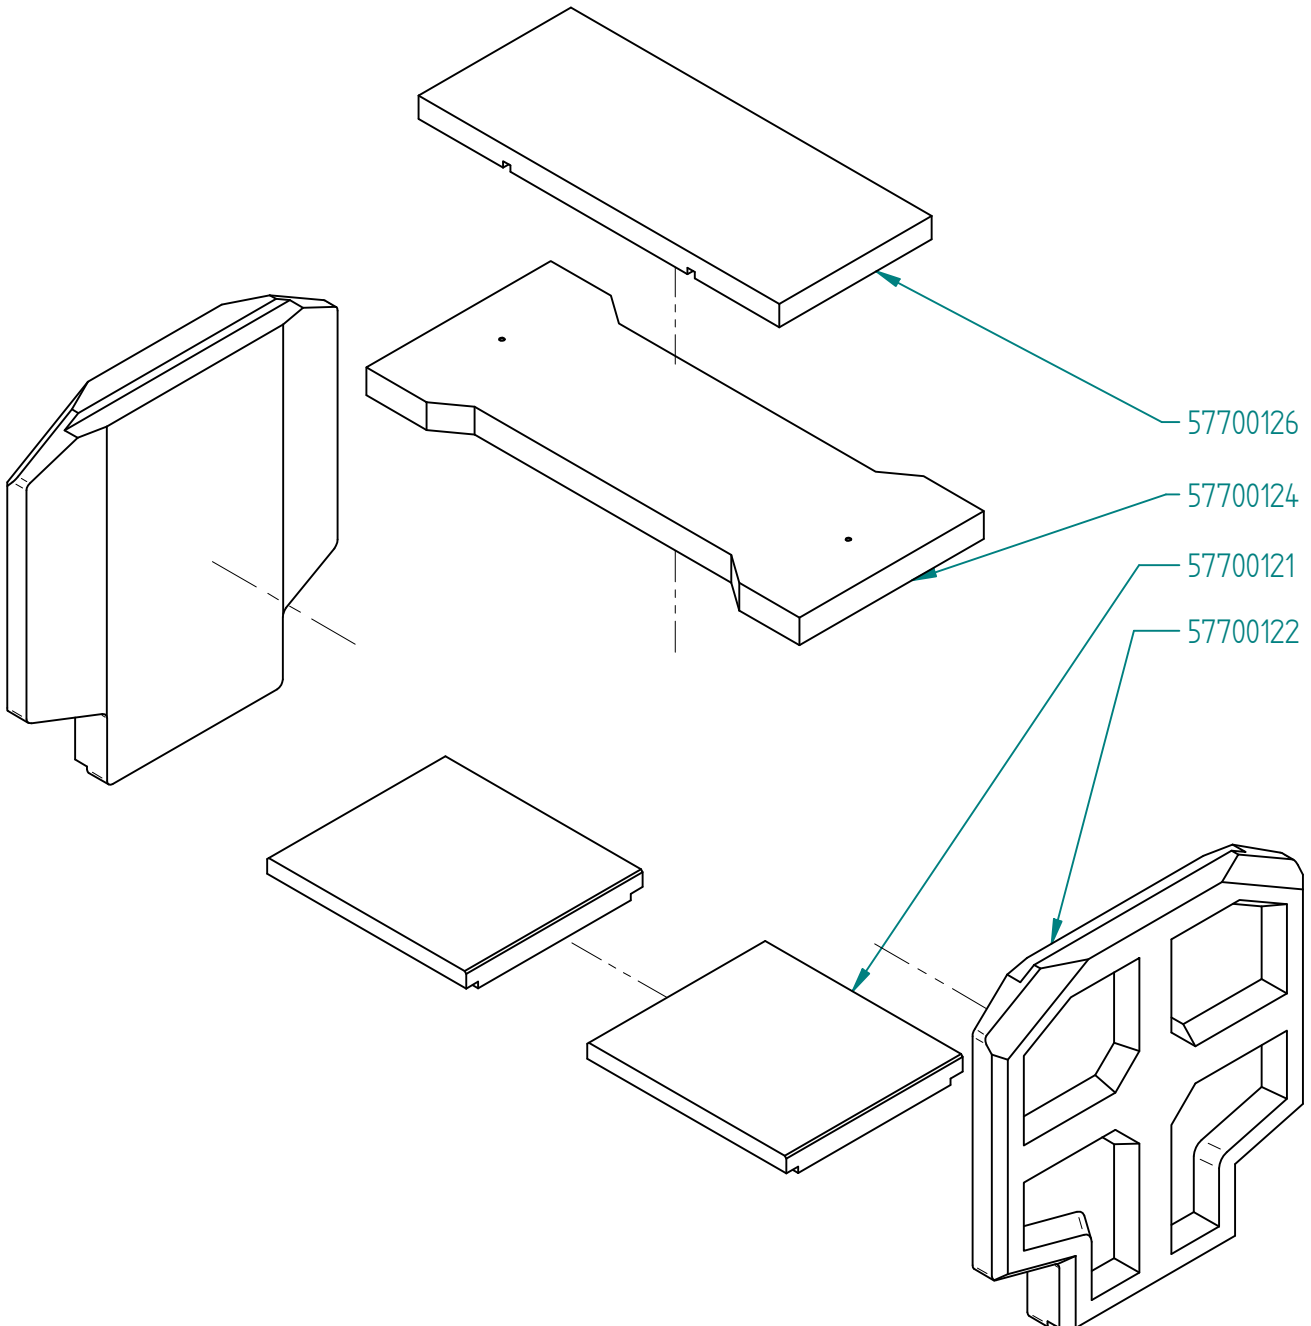

Date: 29/10-2018

Door complete with handle 57700132

Model:

SIGMA Duplex

Sheet/Sheets: 5/8

Date: 29/10-2018

Vermiculite complete 57700120

Model:

SIGMA Duplex

Sheet/Sheets:

6/8

Date:

29/10-2018

Duplic air and regulation 57700043

Model:

SIGMA Duplex

Sheet/Sheets: 7/8

Date: 29/10-2018

Burning chamber 57700000

Model:

SIGMA Duplex

Sheet/Sheets: 8/8

Date: 29/10-2018