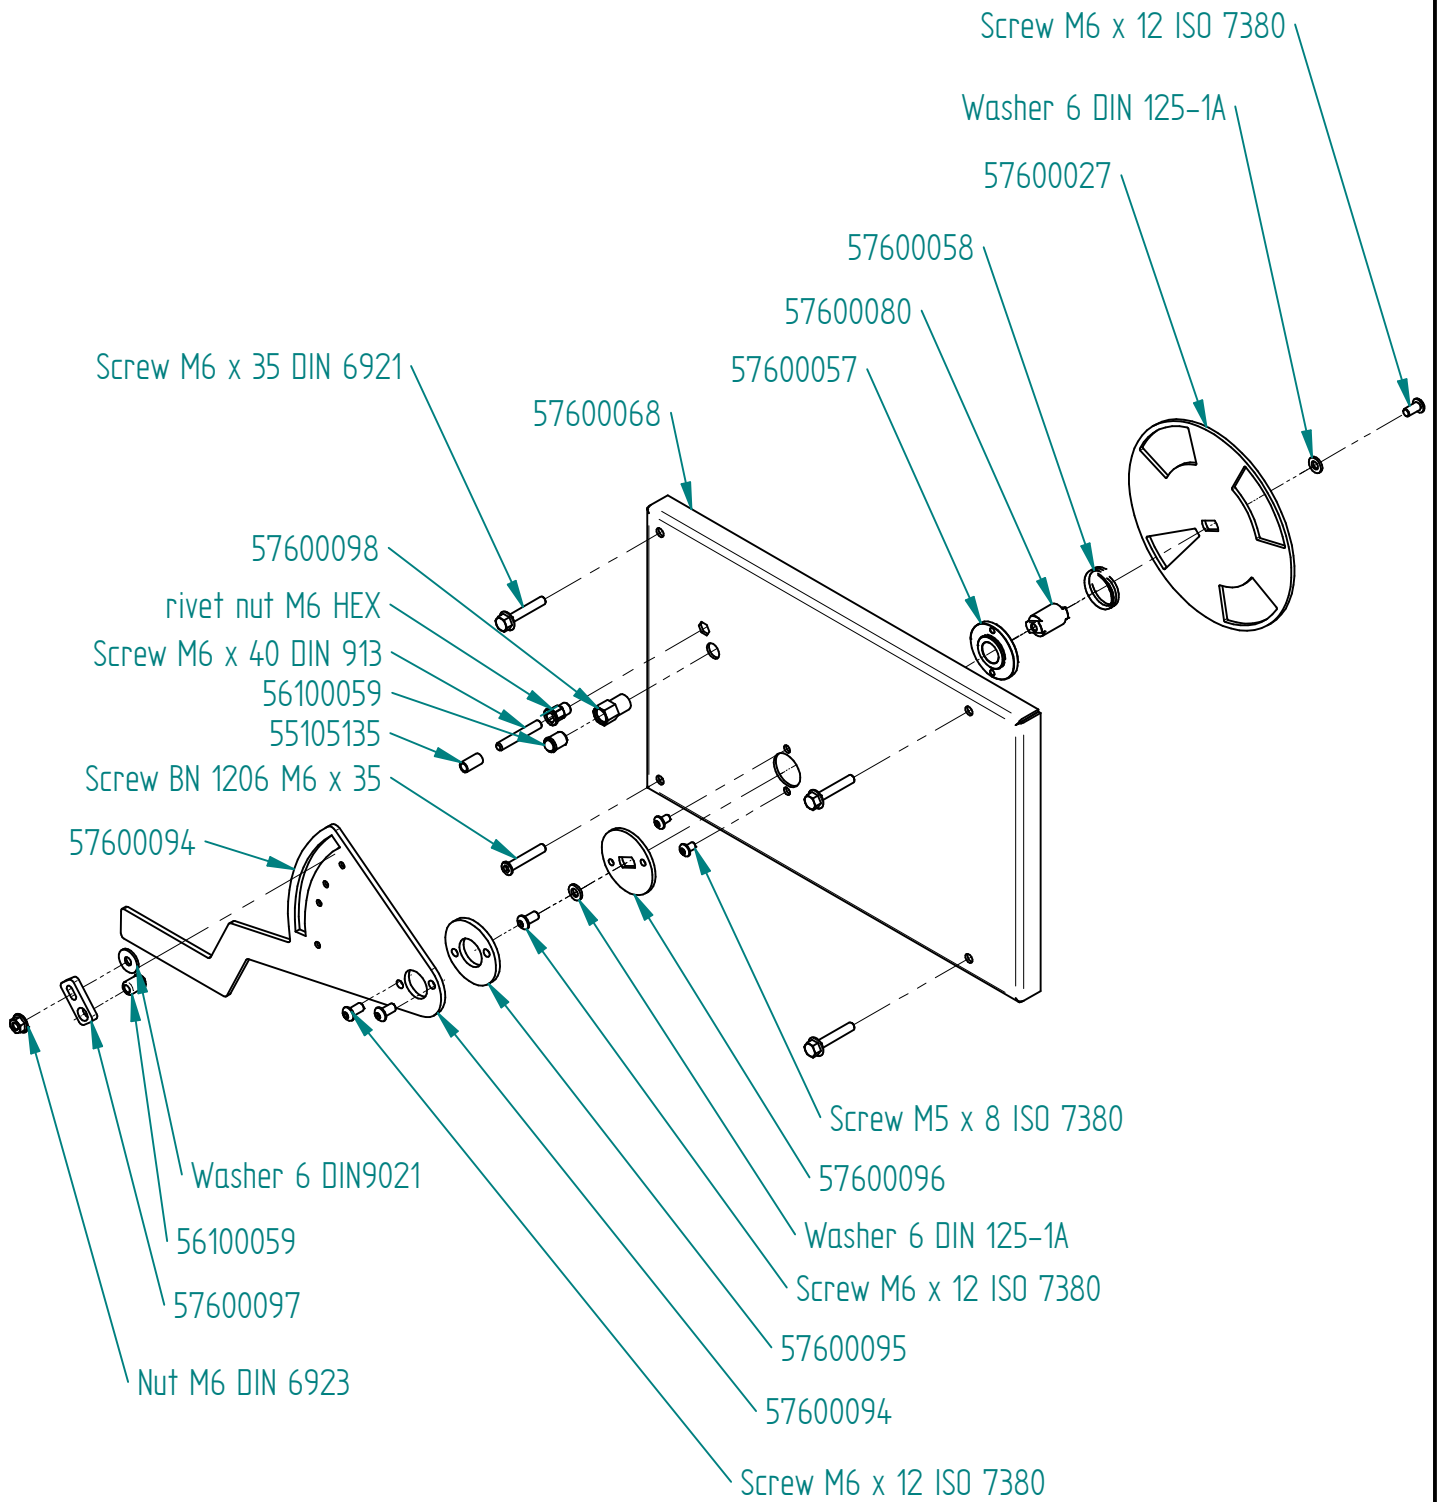

Door complete 57600032

Model:

Sigma

Sheet/Sheets: 5 / 8

Date: 29/10-2018

Vermiculite complete 57600060

Model:

Sigma

Sheet/Sheets: 6 / 8

Date: 29/10-2018

Duplic Air 57600054

Model:

Sigma

Sheet/Sheets: 7 / 8

Date: 29/10-2018

Burning chamber 57600000

Model:

Sigma

Sheet/Sheets: 8 / 8

Date: 29/10-2018