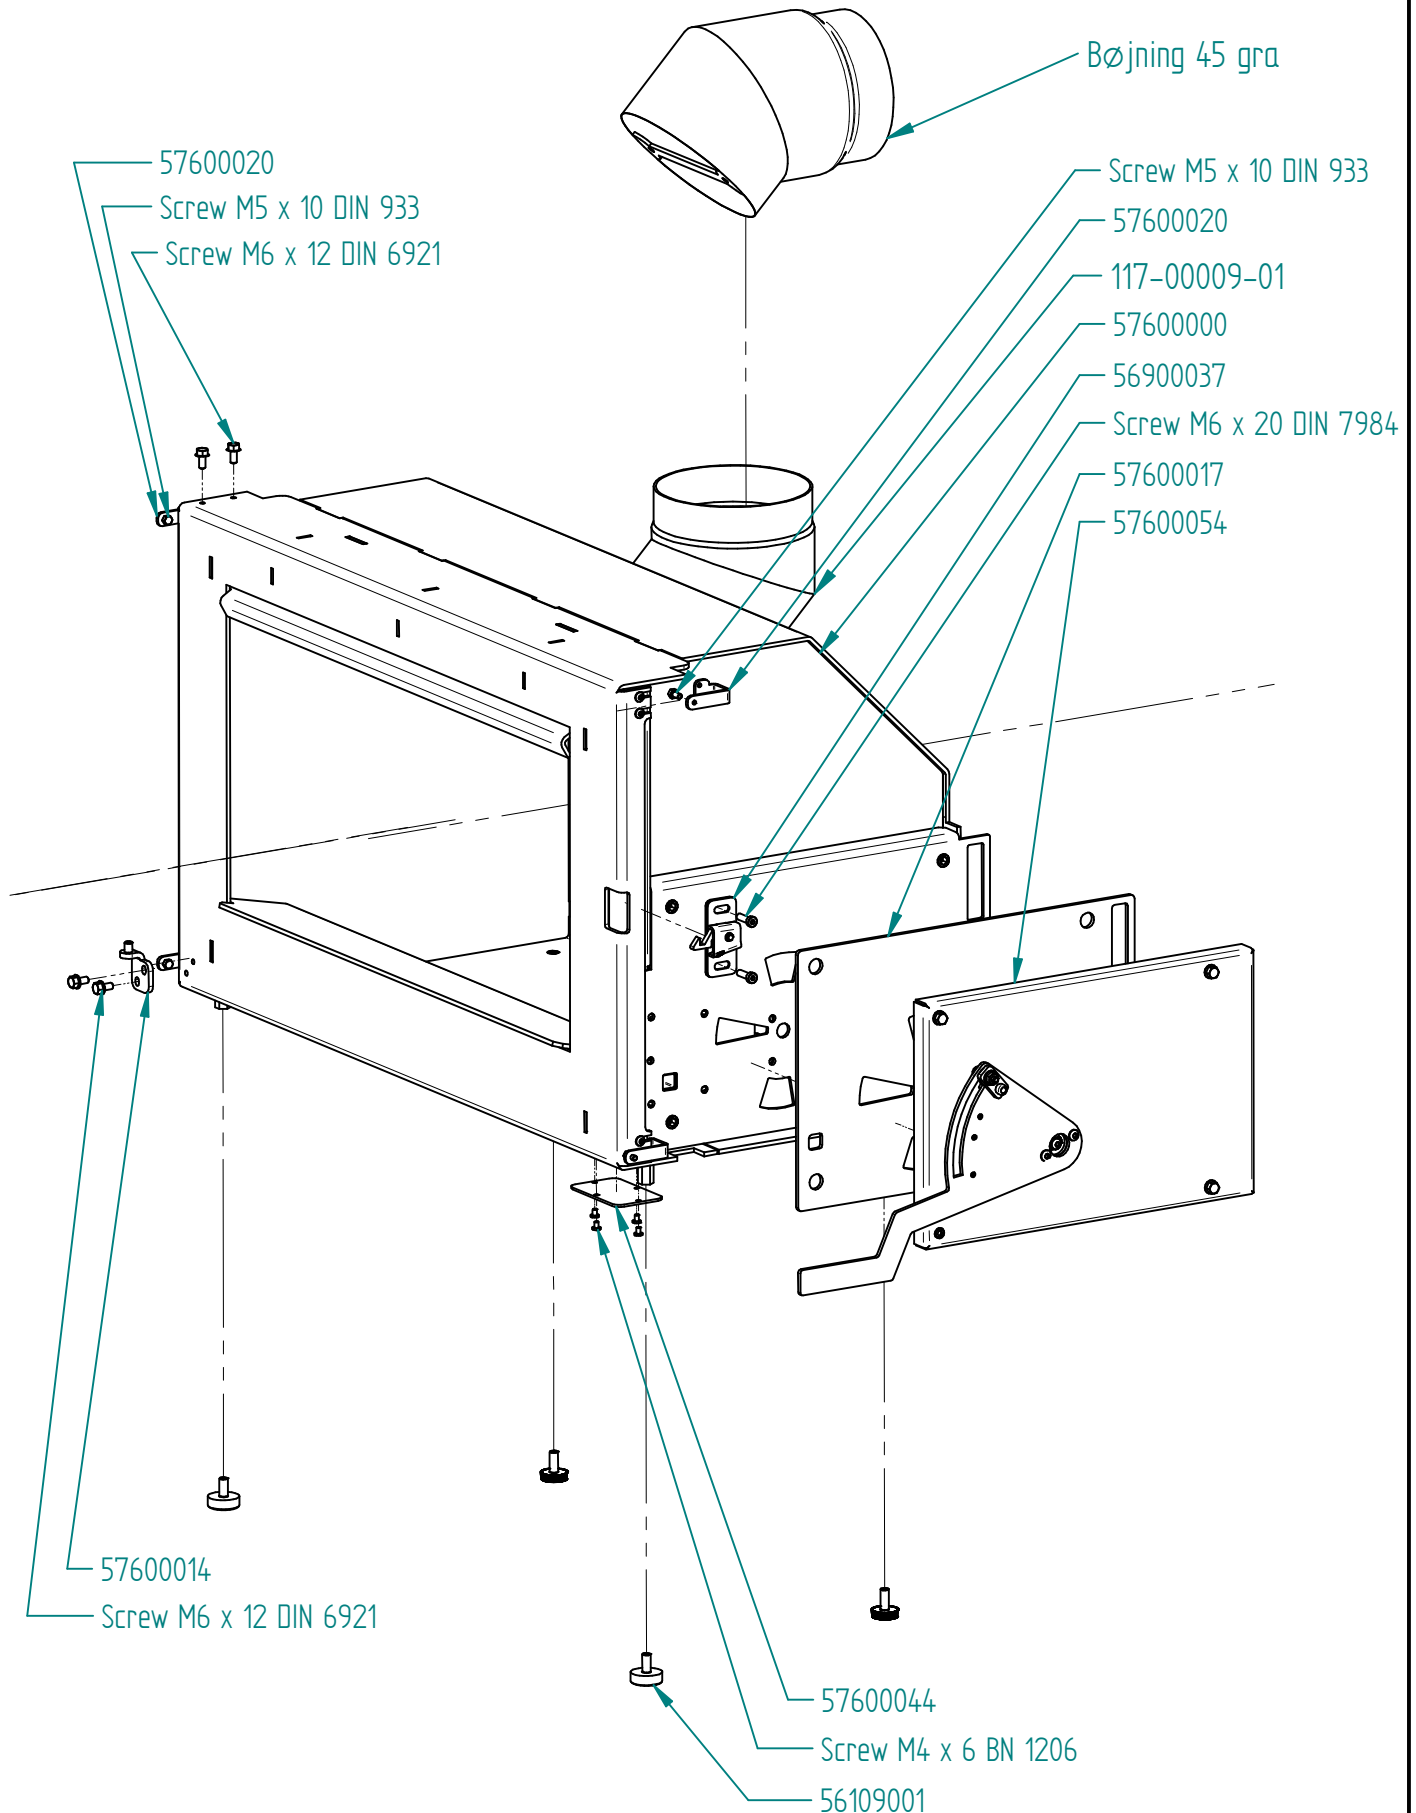

Model:

Sigma

Sheet/Sheets: 3 / 8

Date: 29/10-2018