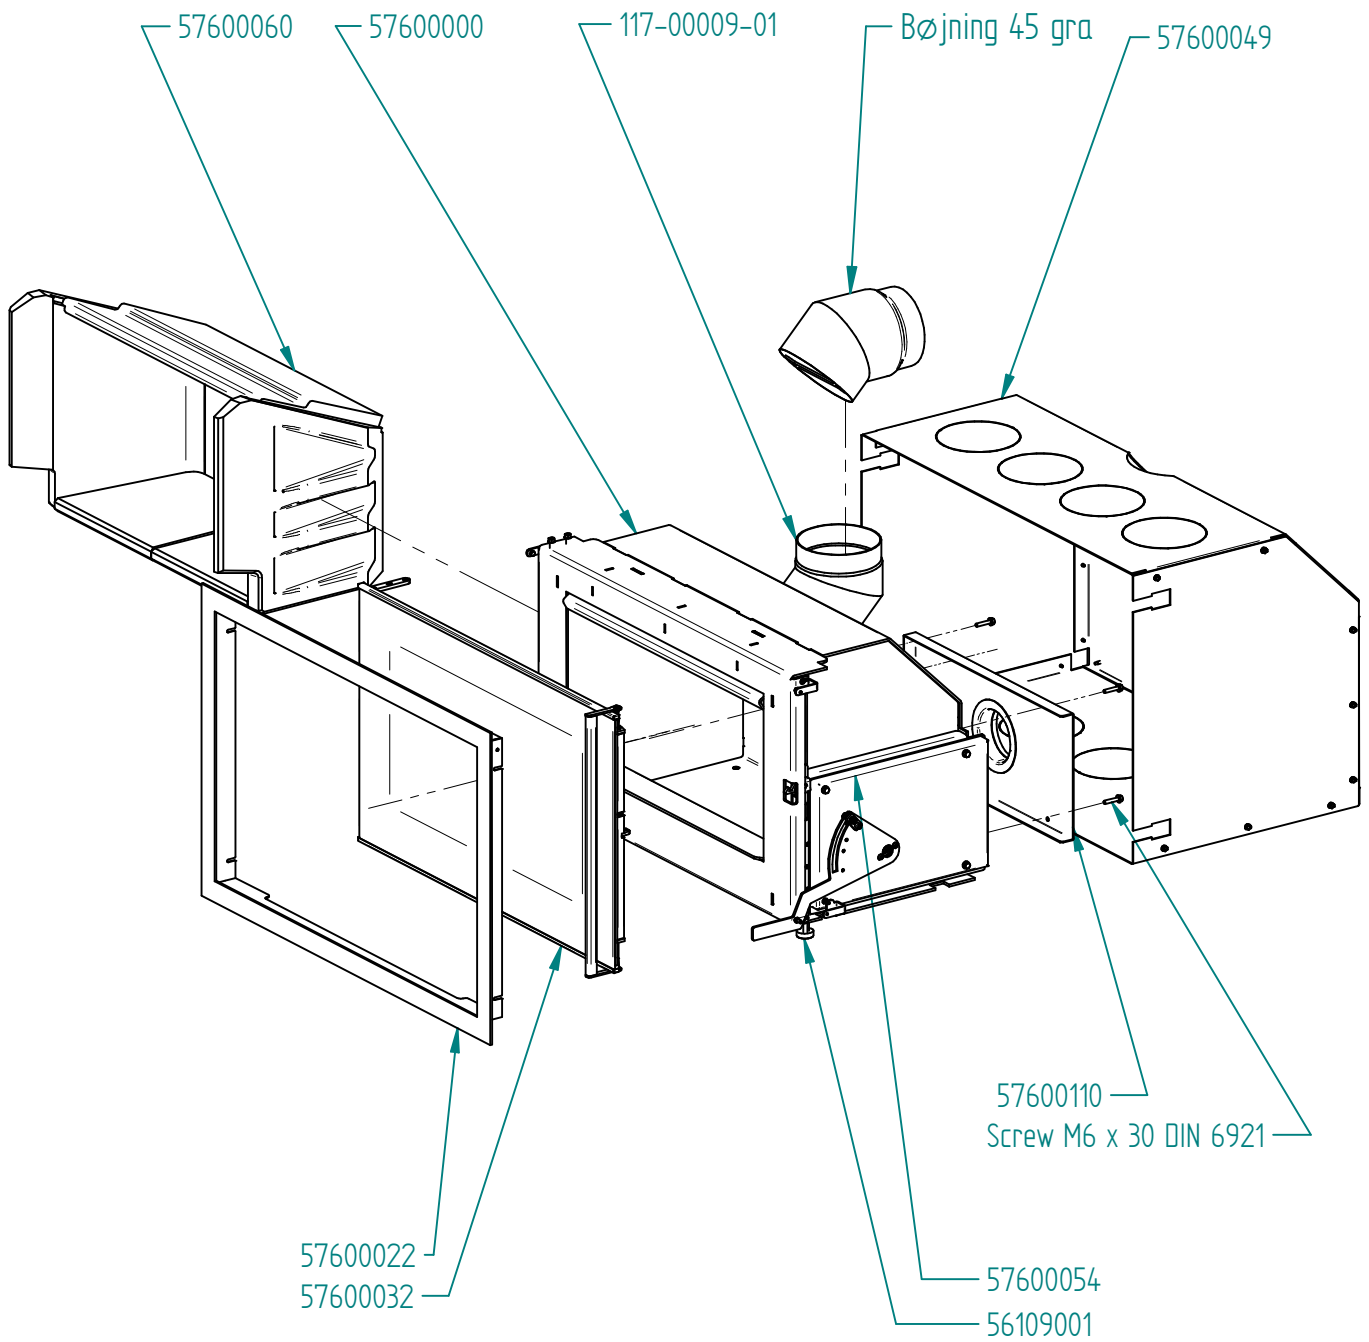

Model:

Sigma

Sheet/Sheets: 2 / 8

Date: 29/10-2018