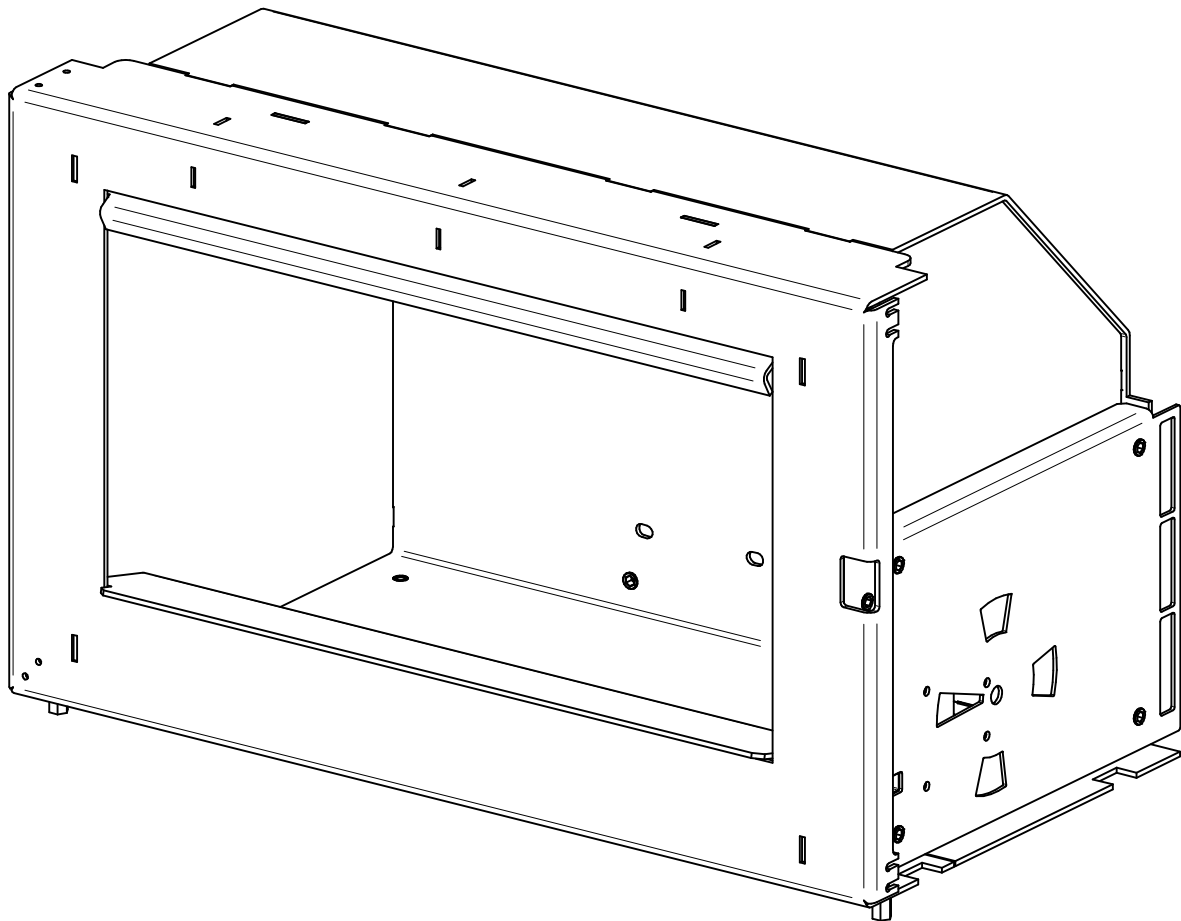

Sheet/Sheets: 6 / 8

Date: 29/10-2018

Duplic Air 57600054

Model:

Sigma

Sheet/Sheets: 7 / 8

Date: 29/10-2018

Burning chamber 57600000