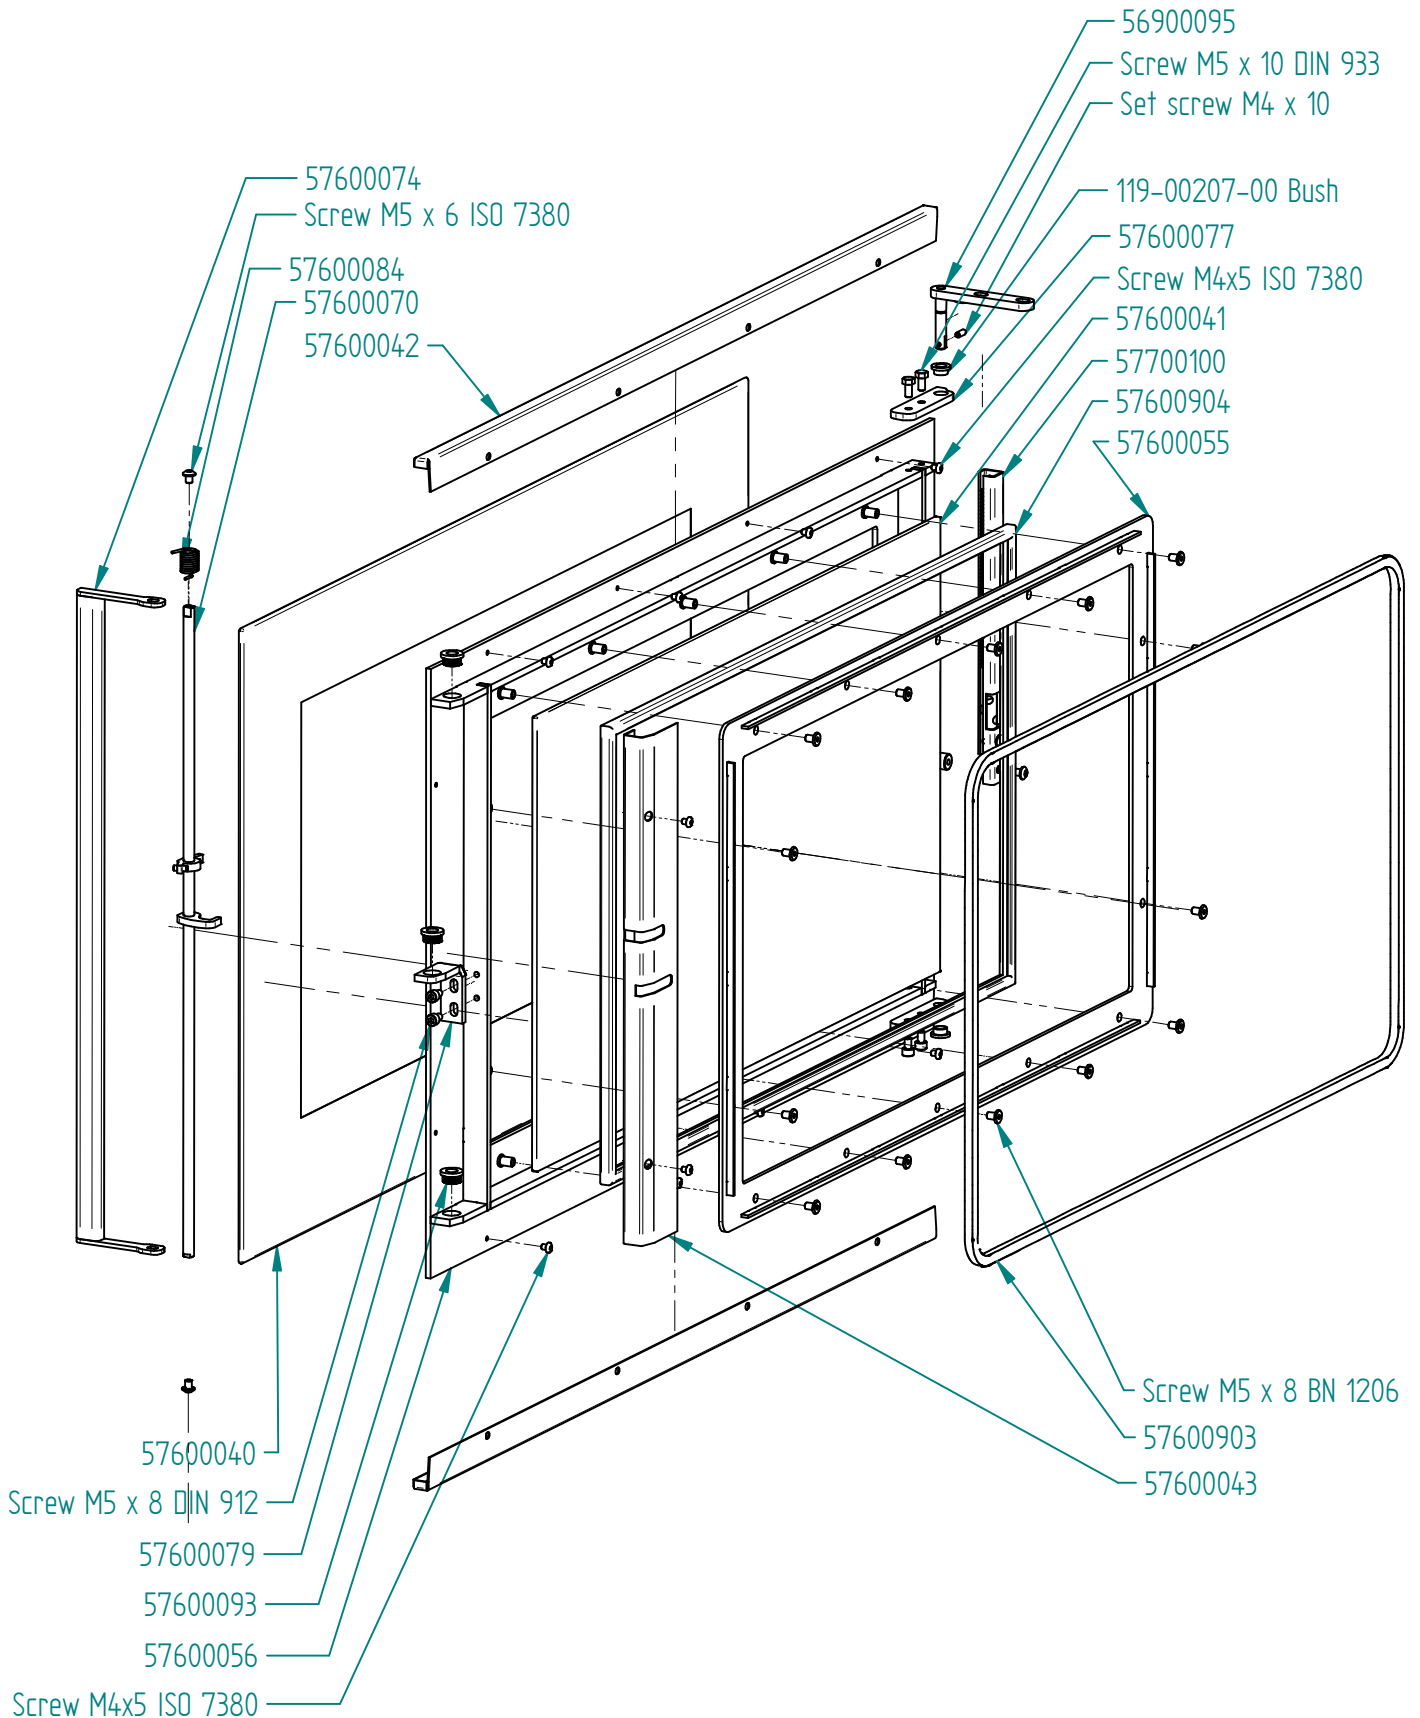

Door complete 57600032

Model:

Sigma

Sheet/Sheets: 5 / 8

Date: 29/10-2018

Vermiculite complete 57600060

Model:

Sigma