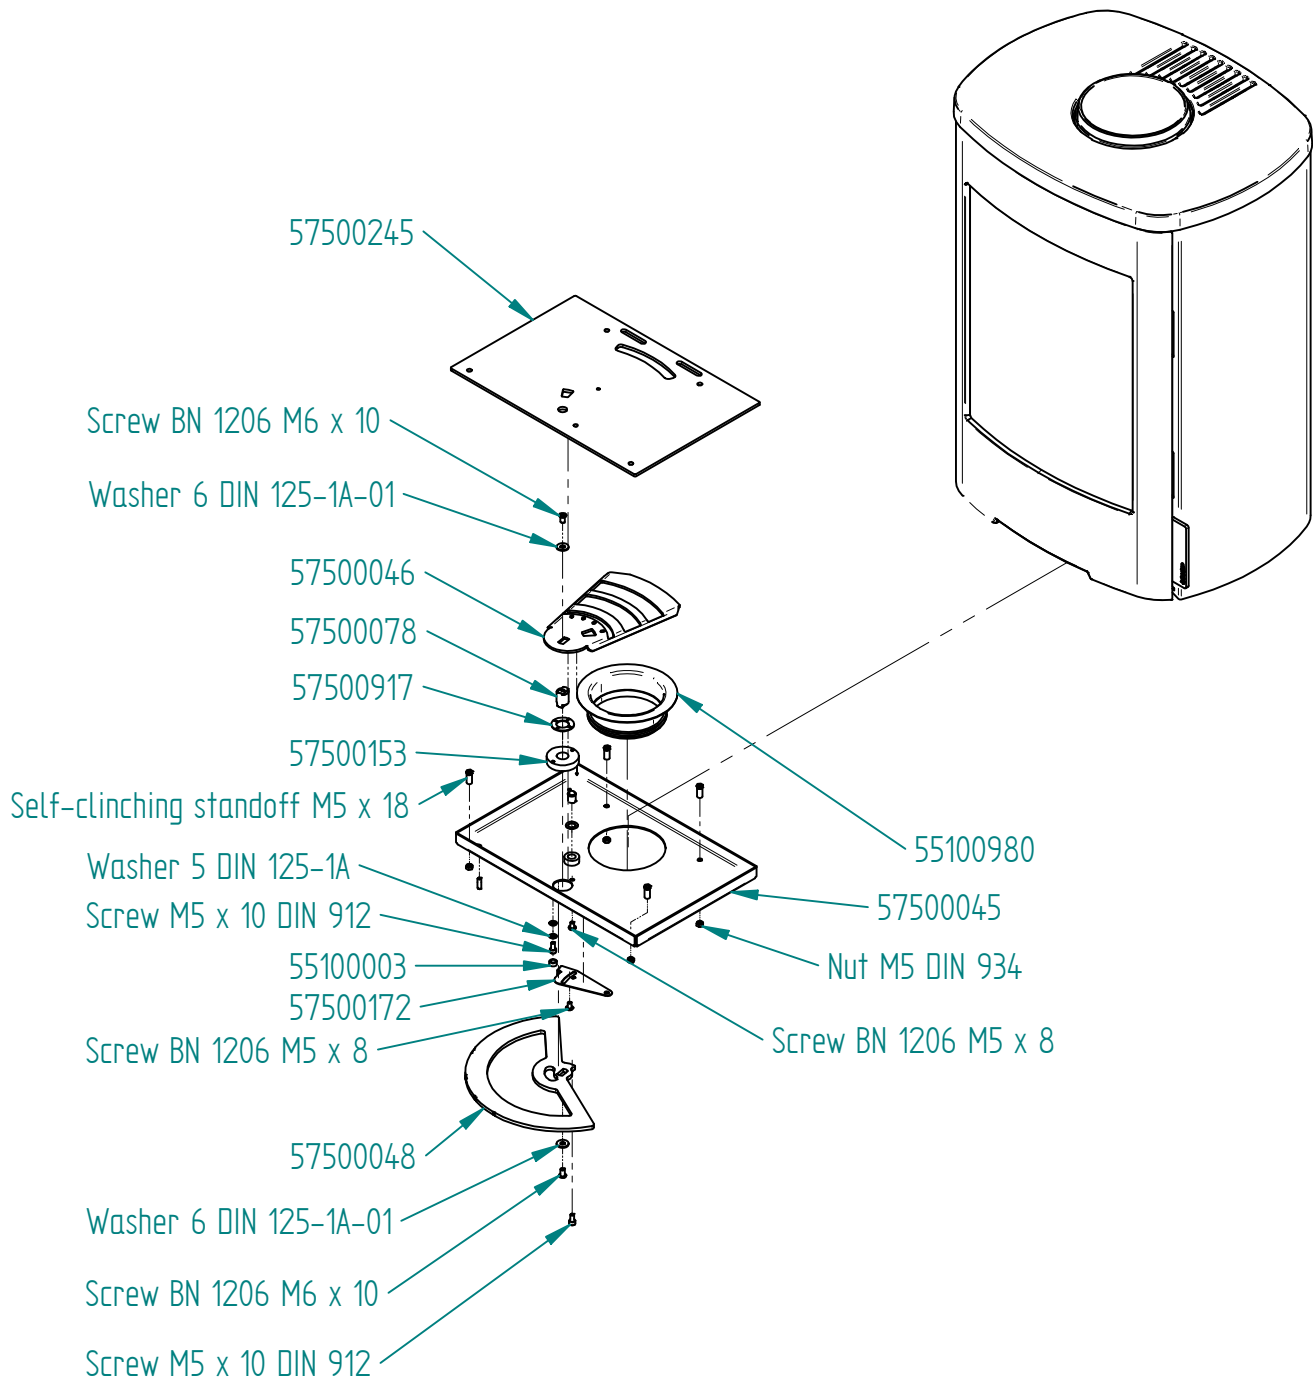

Model:

Senza wall steel

Sheet/Sheets: 7 - 8

Date: 13/01-2020

Burning chamber 57500500

Model:

Senza wall steel

Sheet/Sheets: 8 - 8