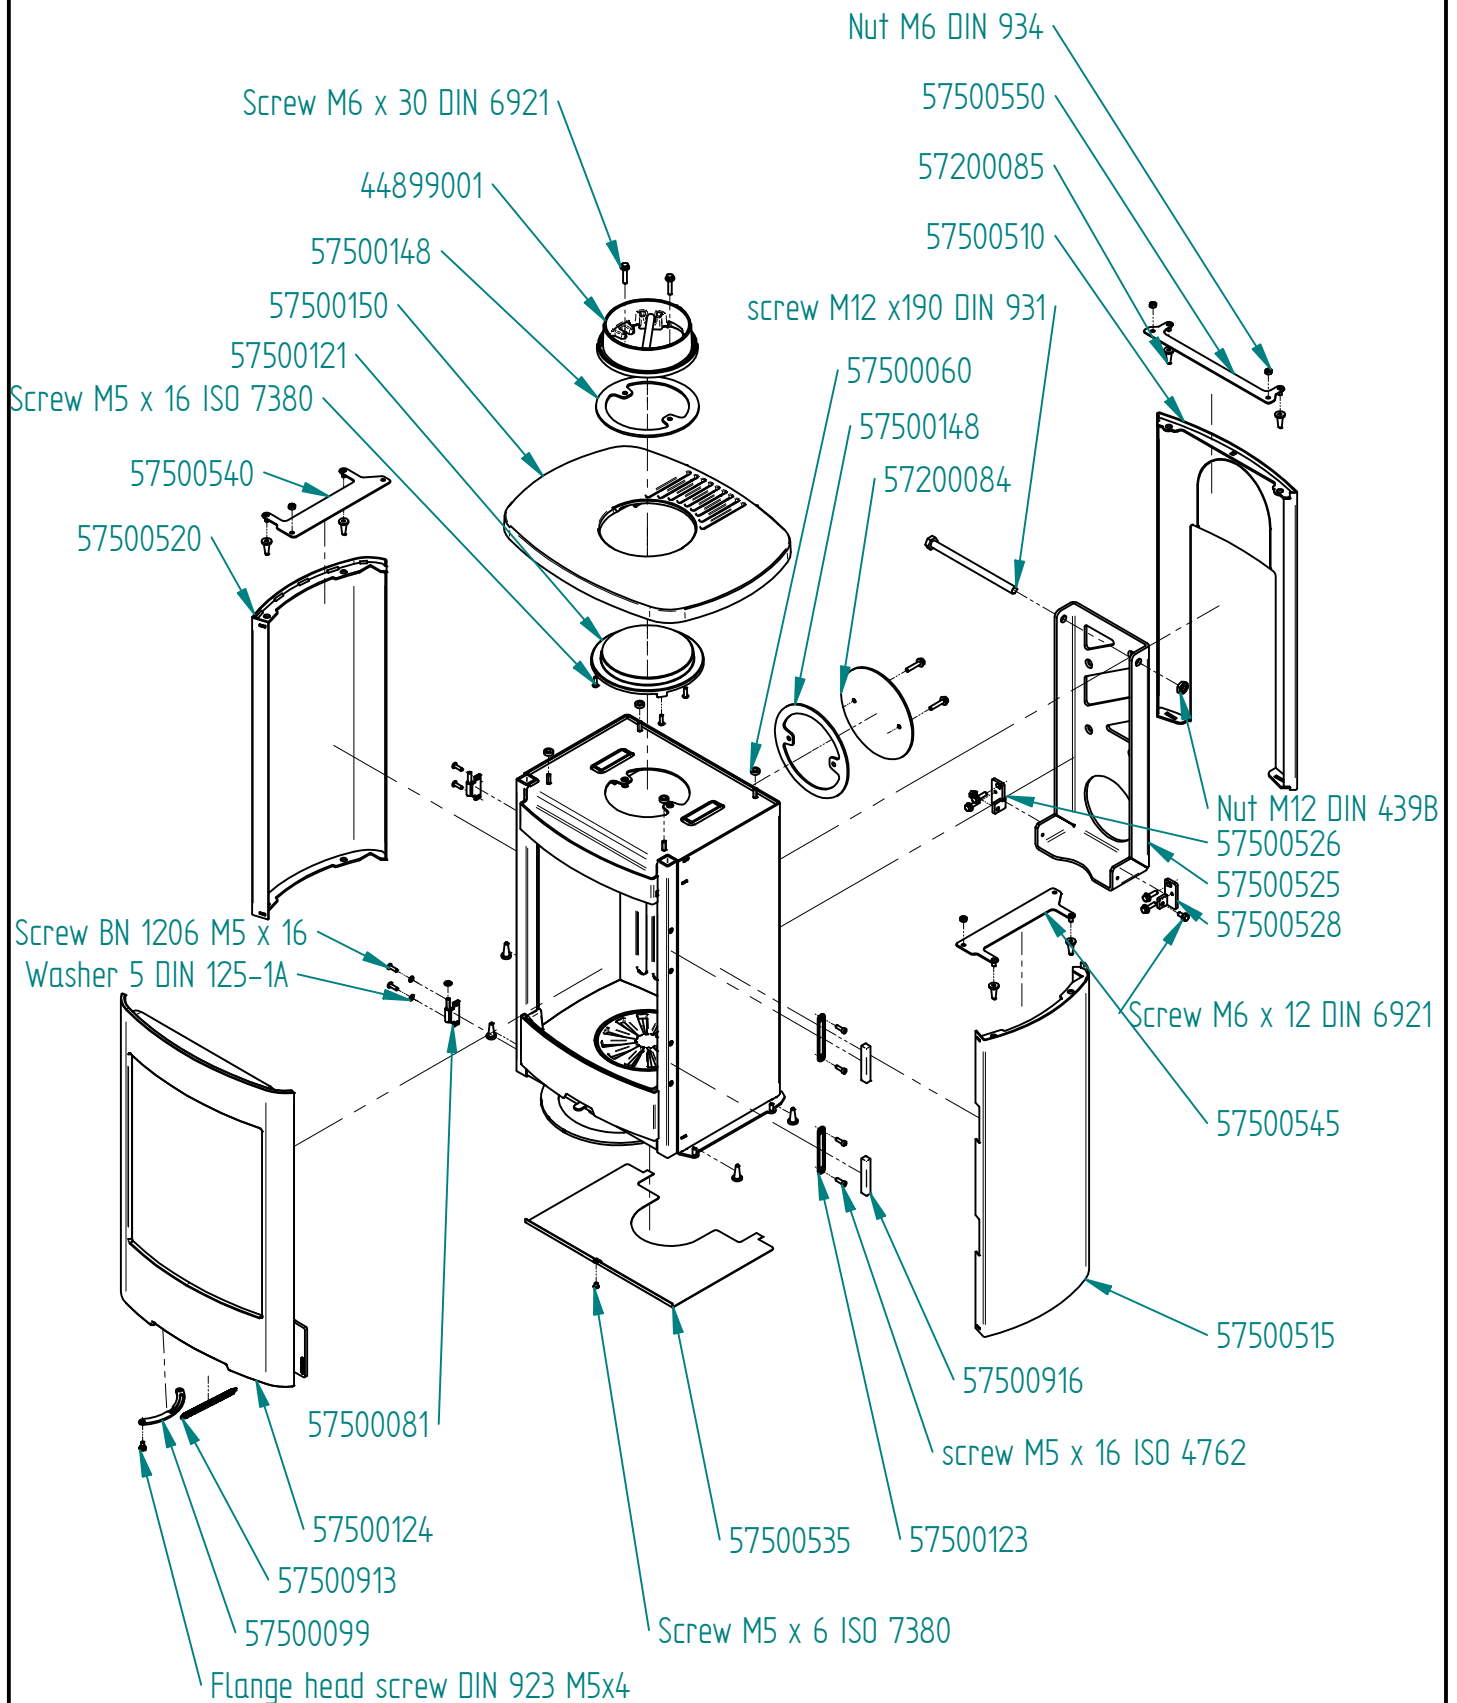

Model:

Senza wall steel

Sheet/Sheets: 3 - 8

Date: 13/01-2020

Model:

Senza wall steel

Sheet/Sheets: 4 - 8

Date: 13/01-2020

Model:

Senza wall steel

Sheet/Sheets: 5 - 8

Date: 13/01-2020

Model:

Senza wall steel

Sheet/Sheets: 6 - 8

Date: 13/01-2020

Model:

Senza wall steel

Sheet/Sheets: 7 - 8

Date: 13/01-2020

Burning chamber 57500500

Model:

Senza wall steel

Sheet/Sheets: 8 - 8