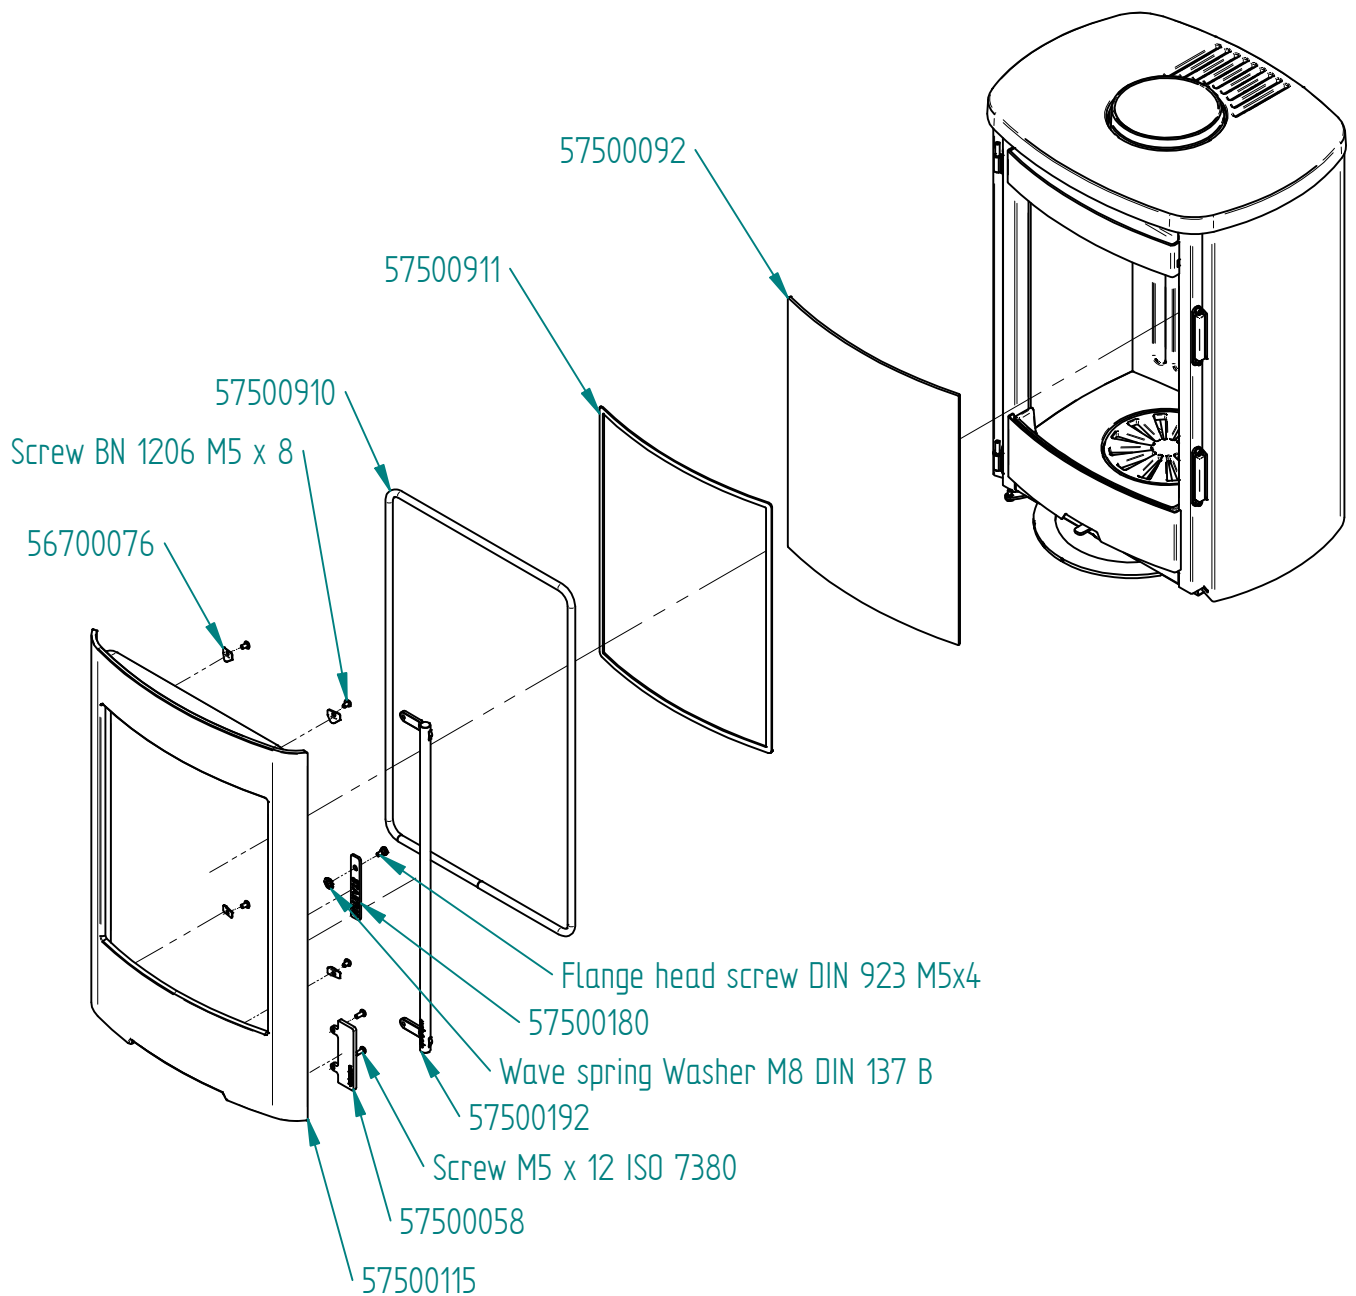

Model:

Senza wall steel

Sheet/Sheets: 3 - 8

Date: 13/01-2020