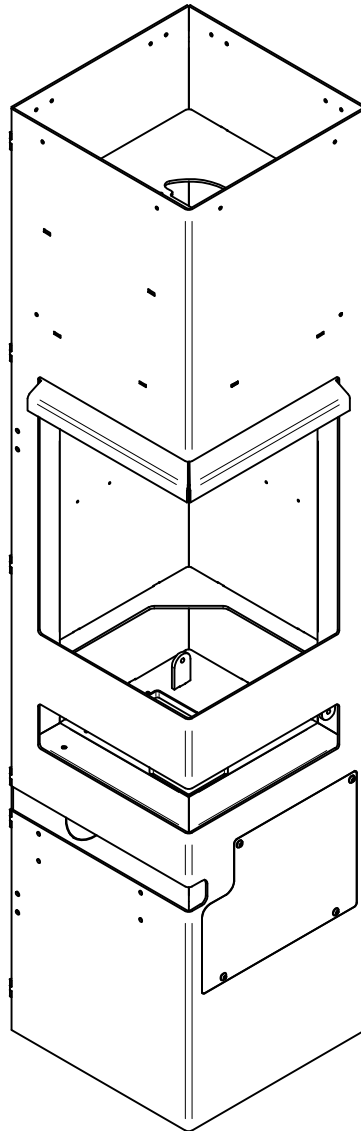

Modell:

PANORAMA 1500

Sheet/Sheets:

9/10