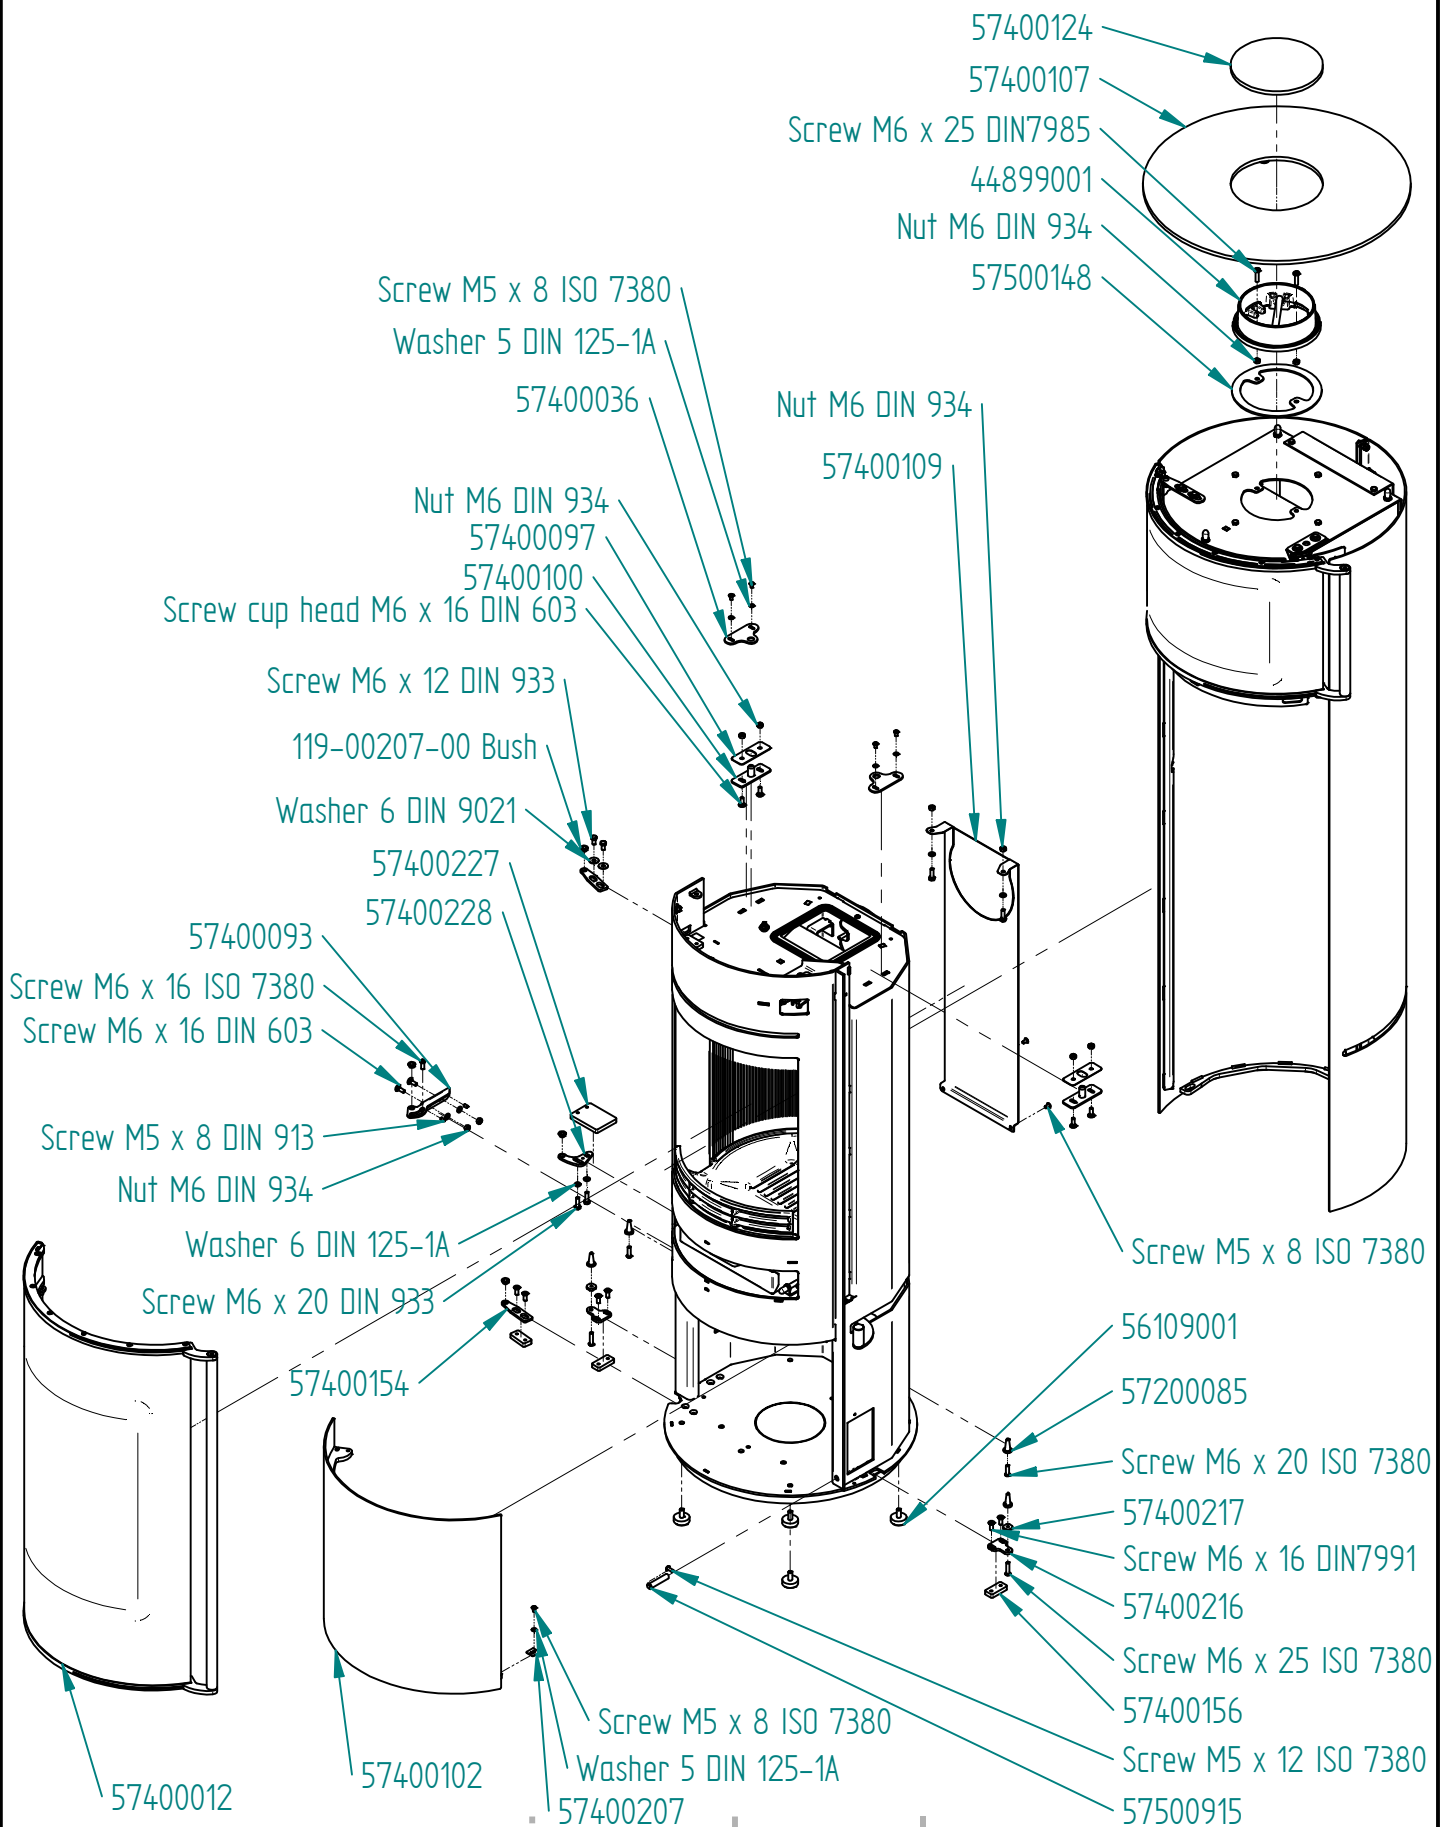

Model:

Omega Chef

Sheet/Sheets: 2 / 12

Date: 17/10-2018