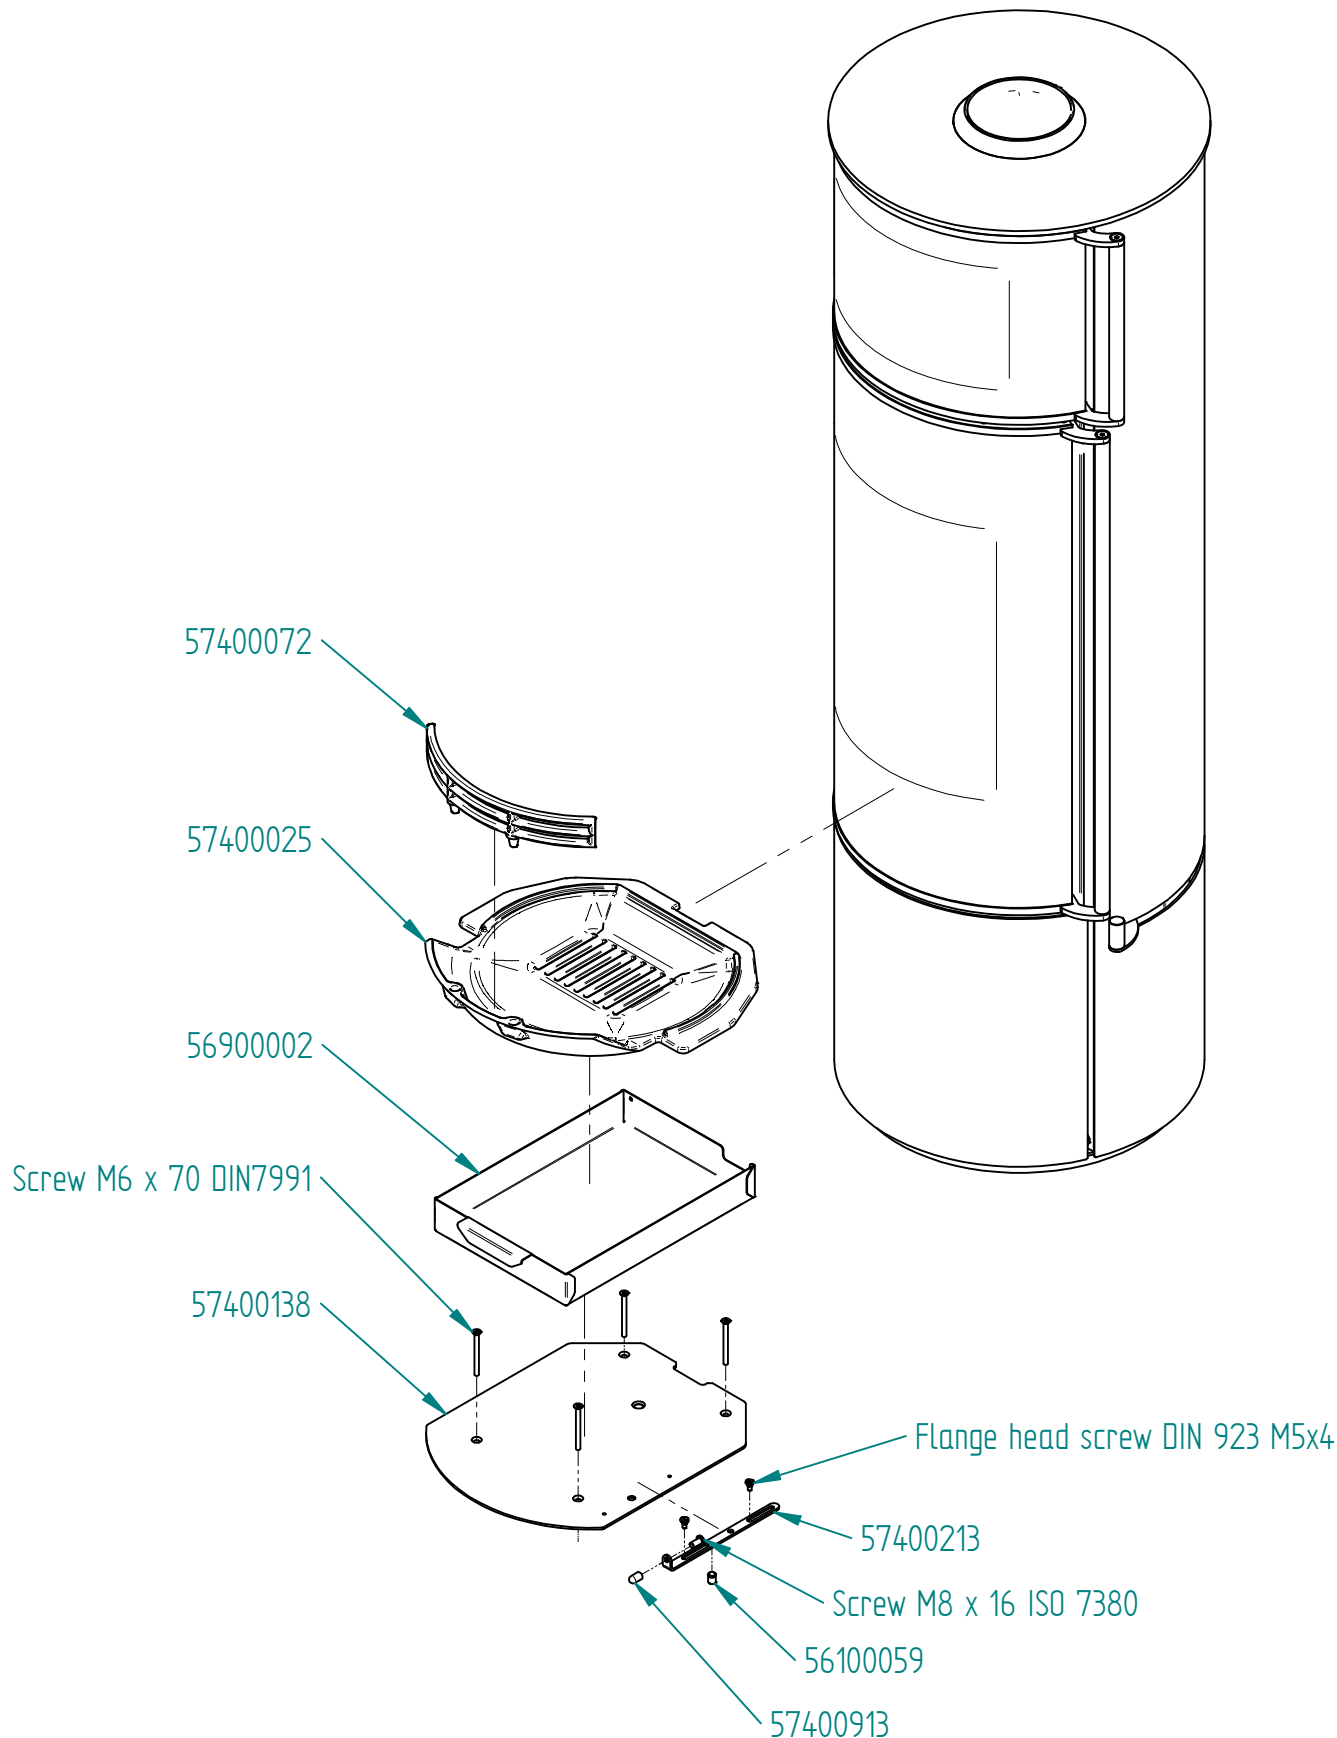

Model:

Omega Chef

Sheet/Sheets: 6 / 12

Date: 17/10-2018