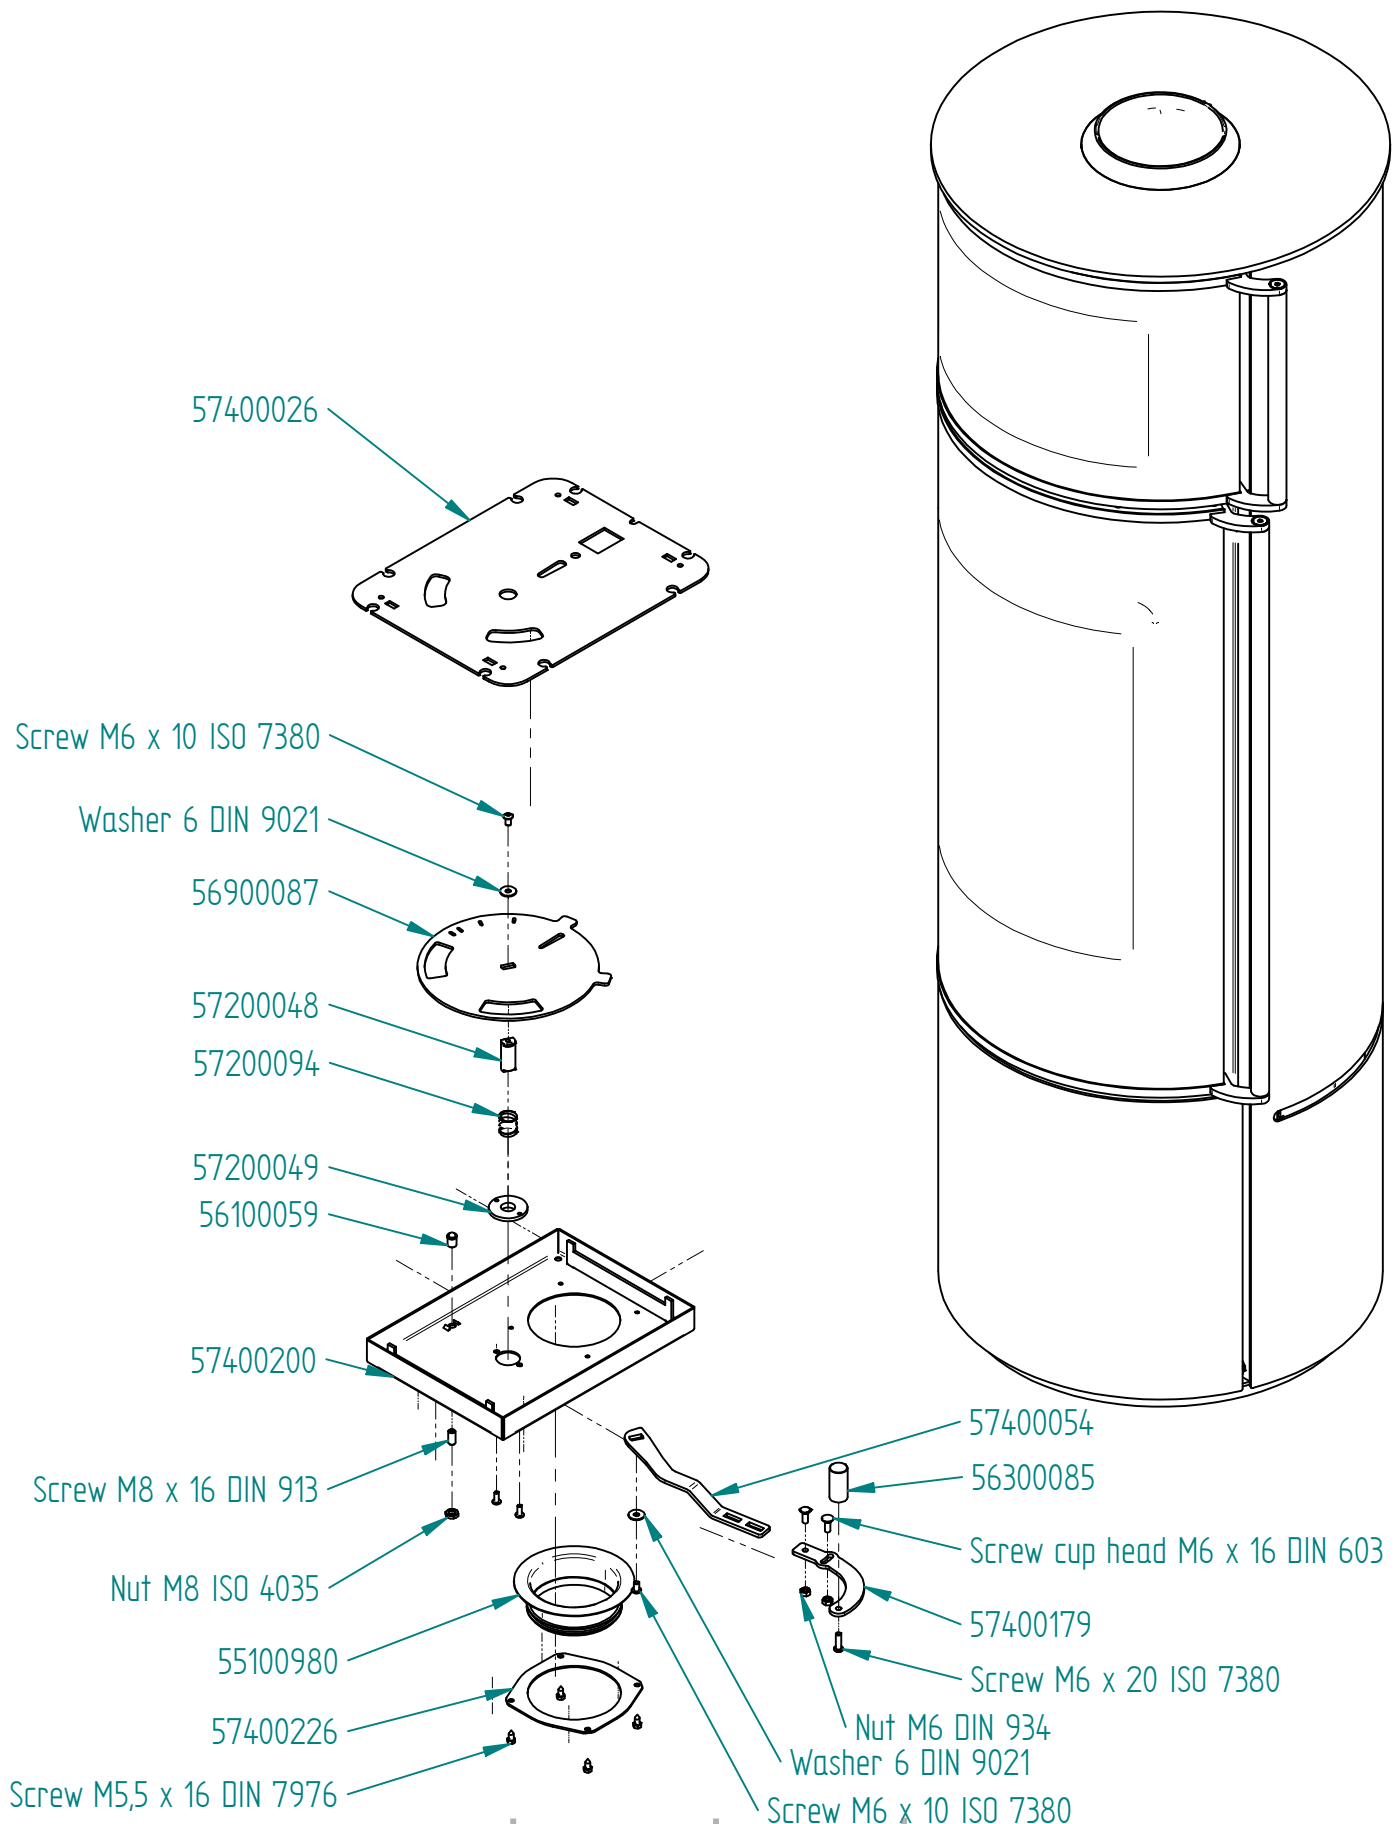

Model:

Omega Chef

Sheet/Sheets: 8 / 12

Date: 17/10-2018