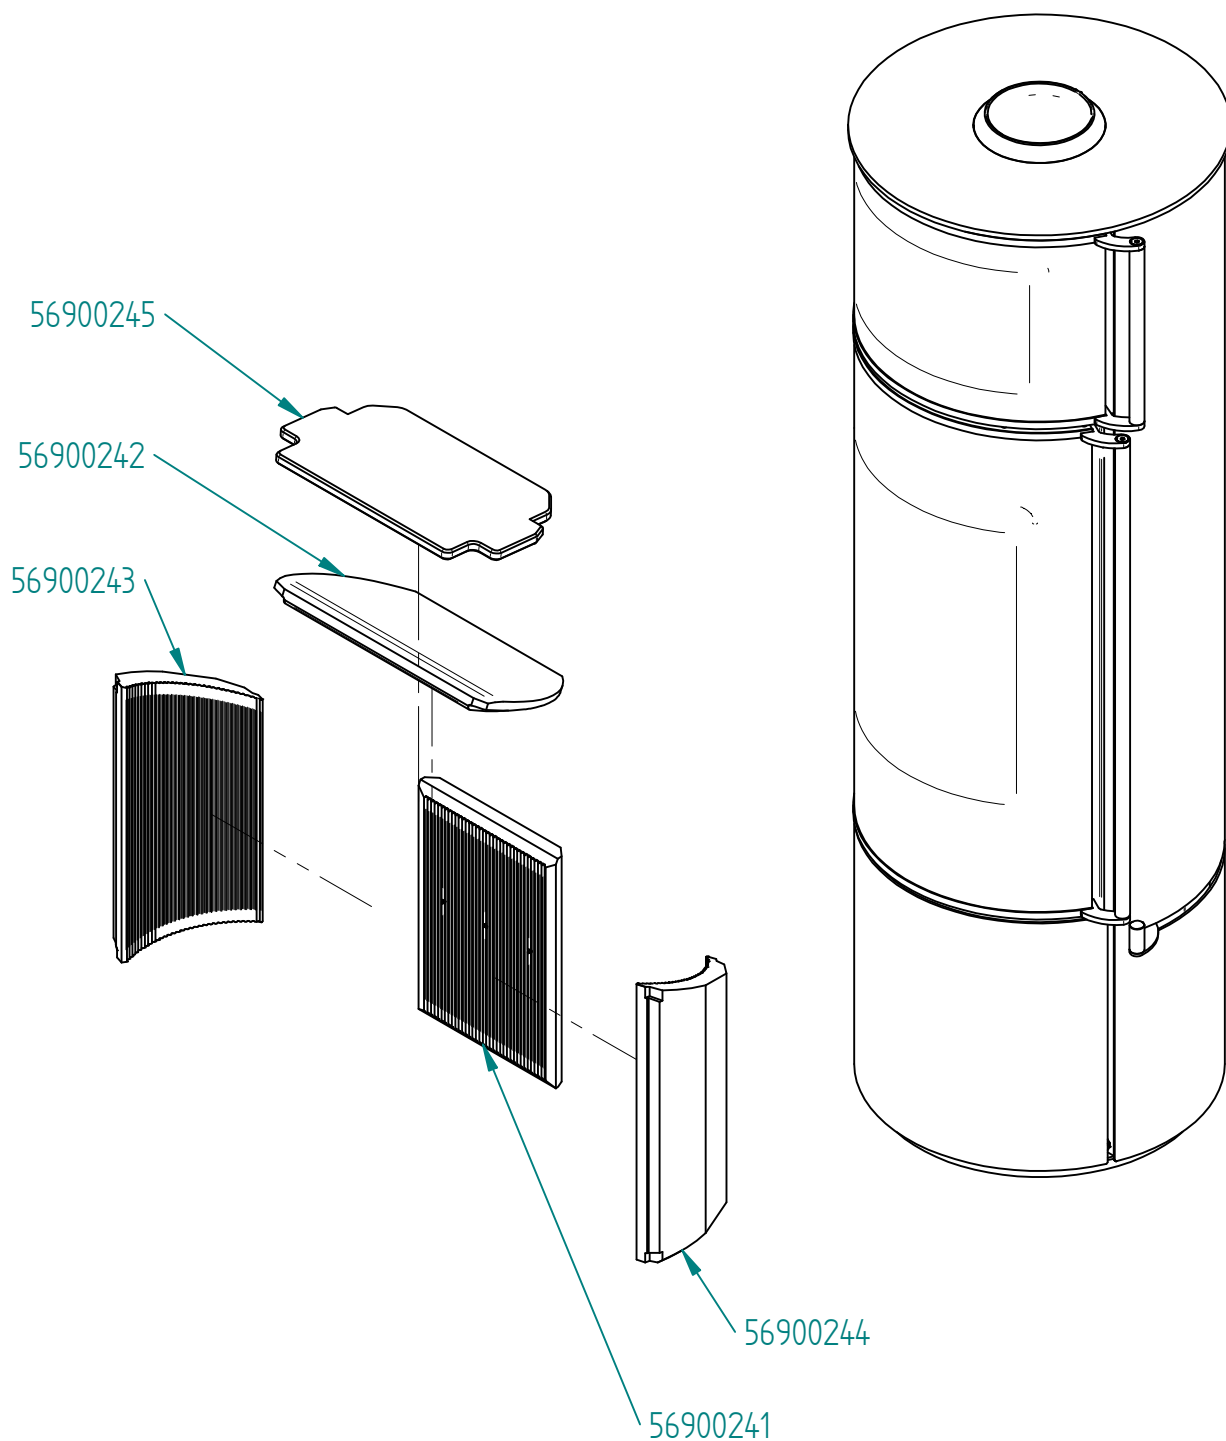

Omega Chef

Sheet/Sheets: 6 / 12

Date: 17/10-2018

Model:

Omega Chef

Sheet/Sheets: 7 / 12

Date: 17/10-2018

Vermiculit 57400240