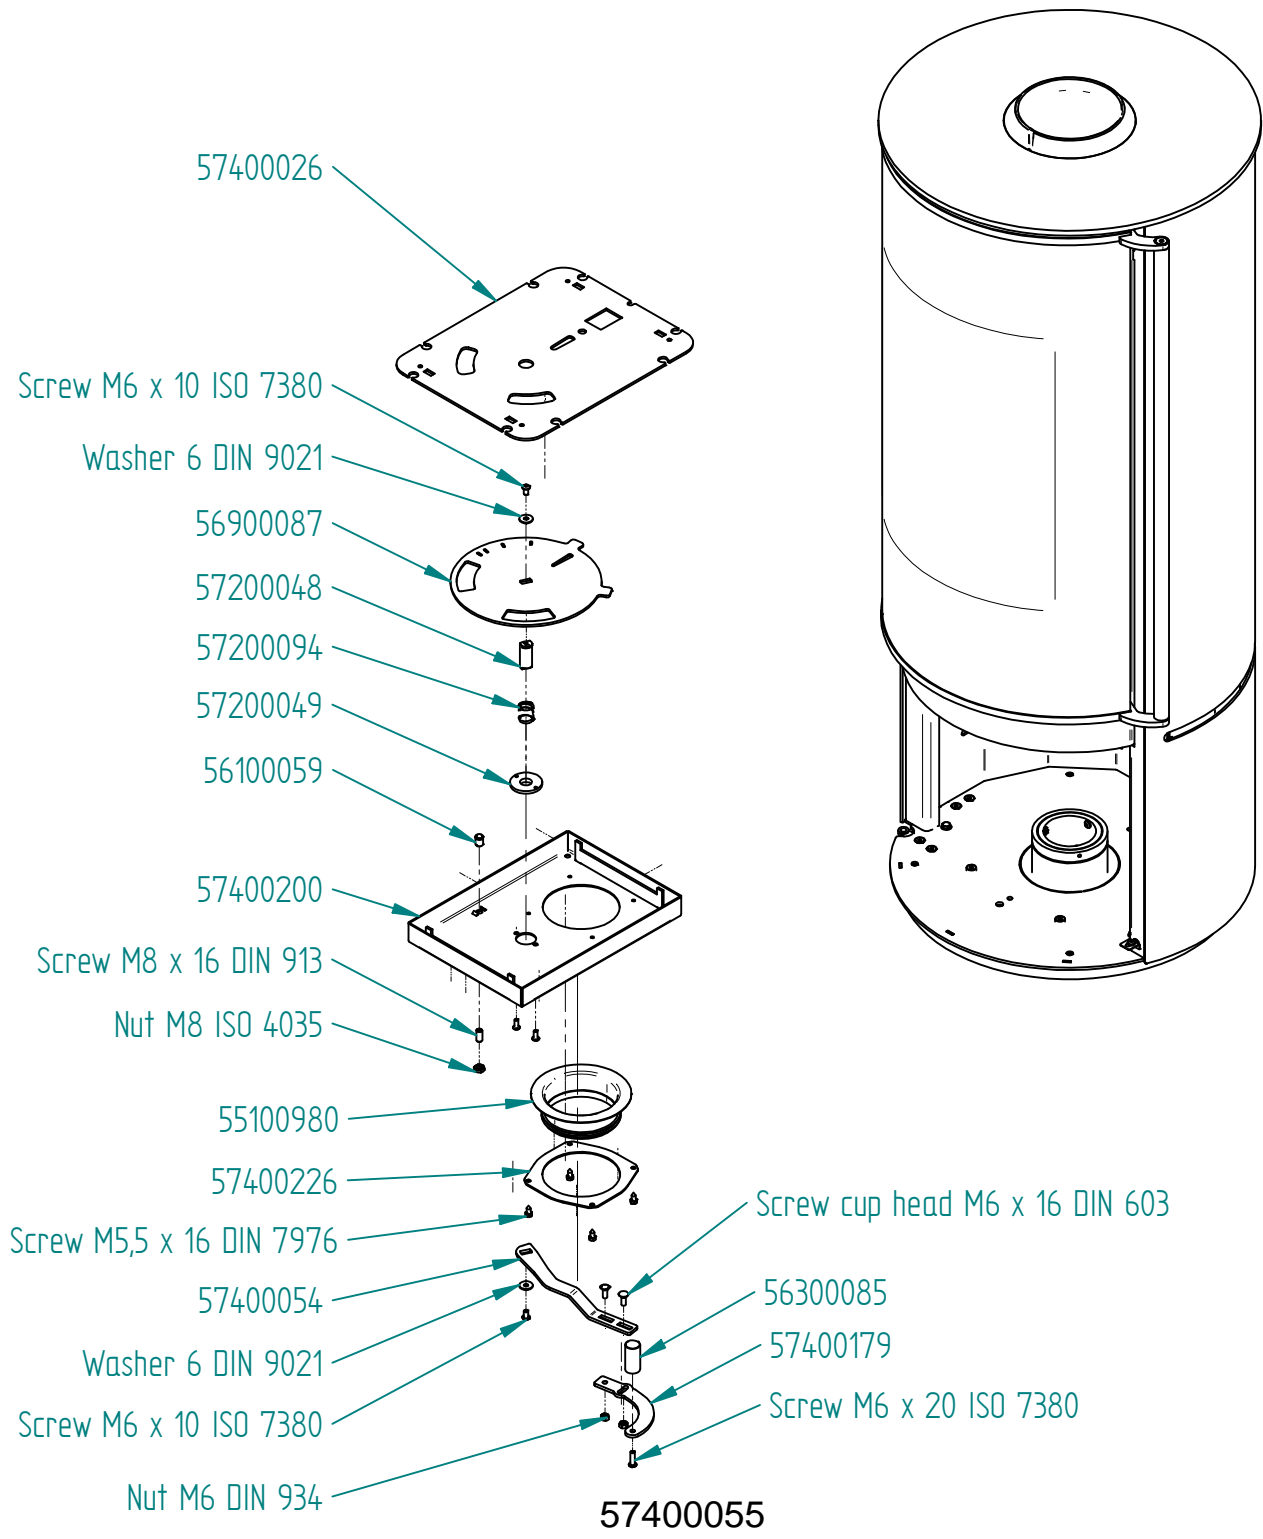

Model:

Omega

Sheet/Sheets: 6 af 10

Date: 17/10-2018