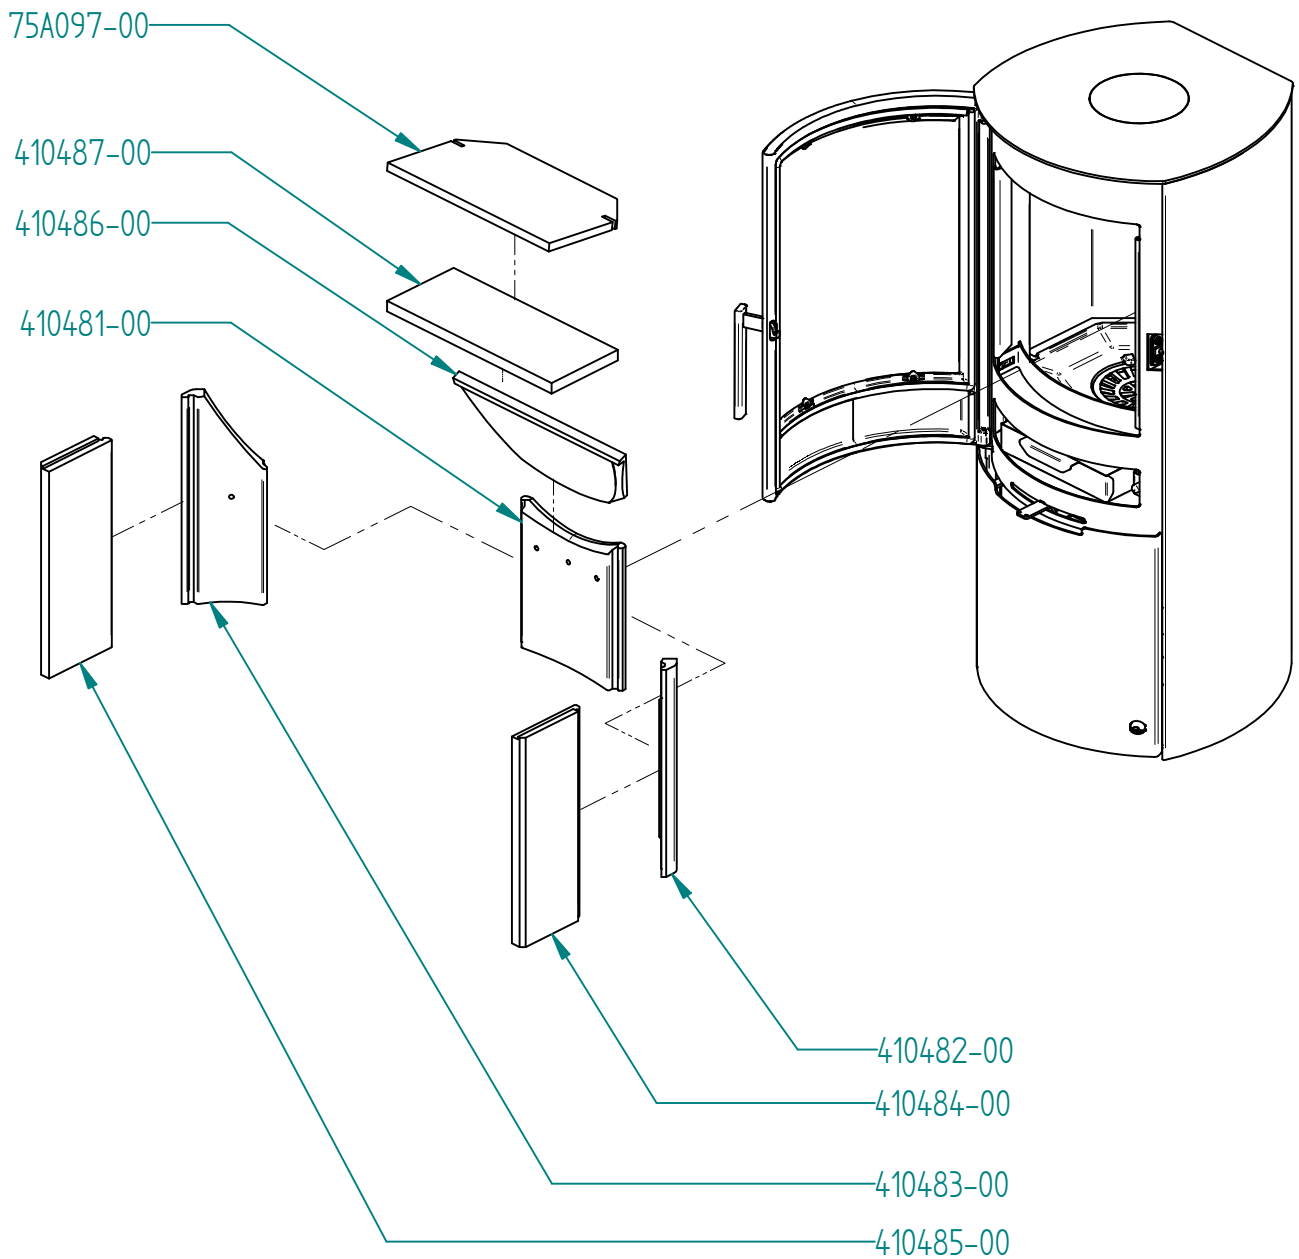

Model:

Mido Steel

Sheet/Sheets: 5 of 8

Date: 11/02-2016