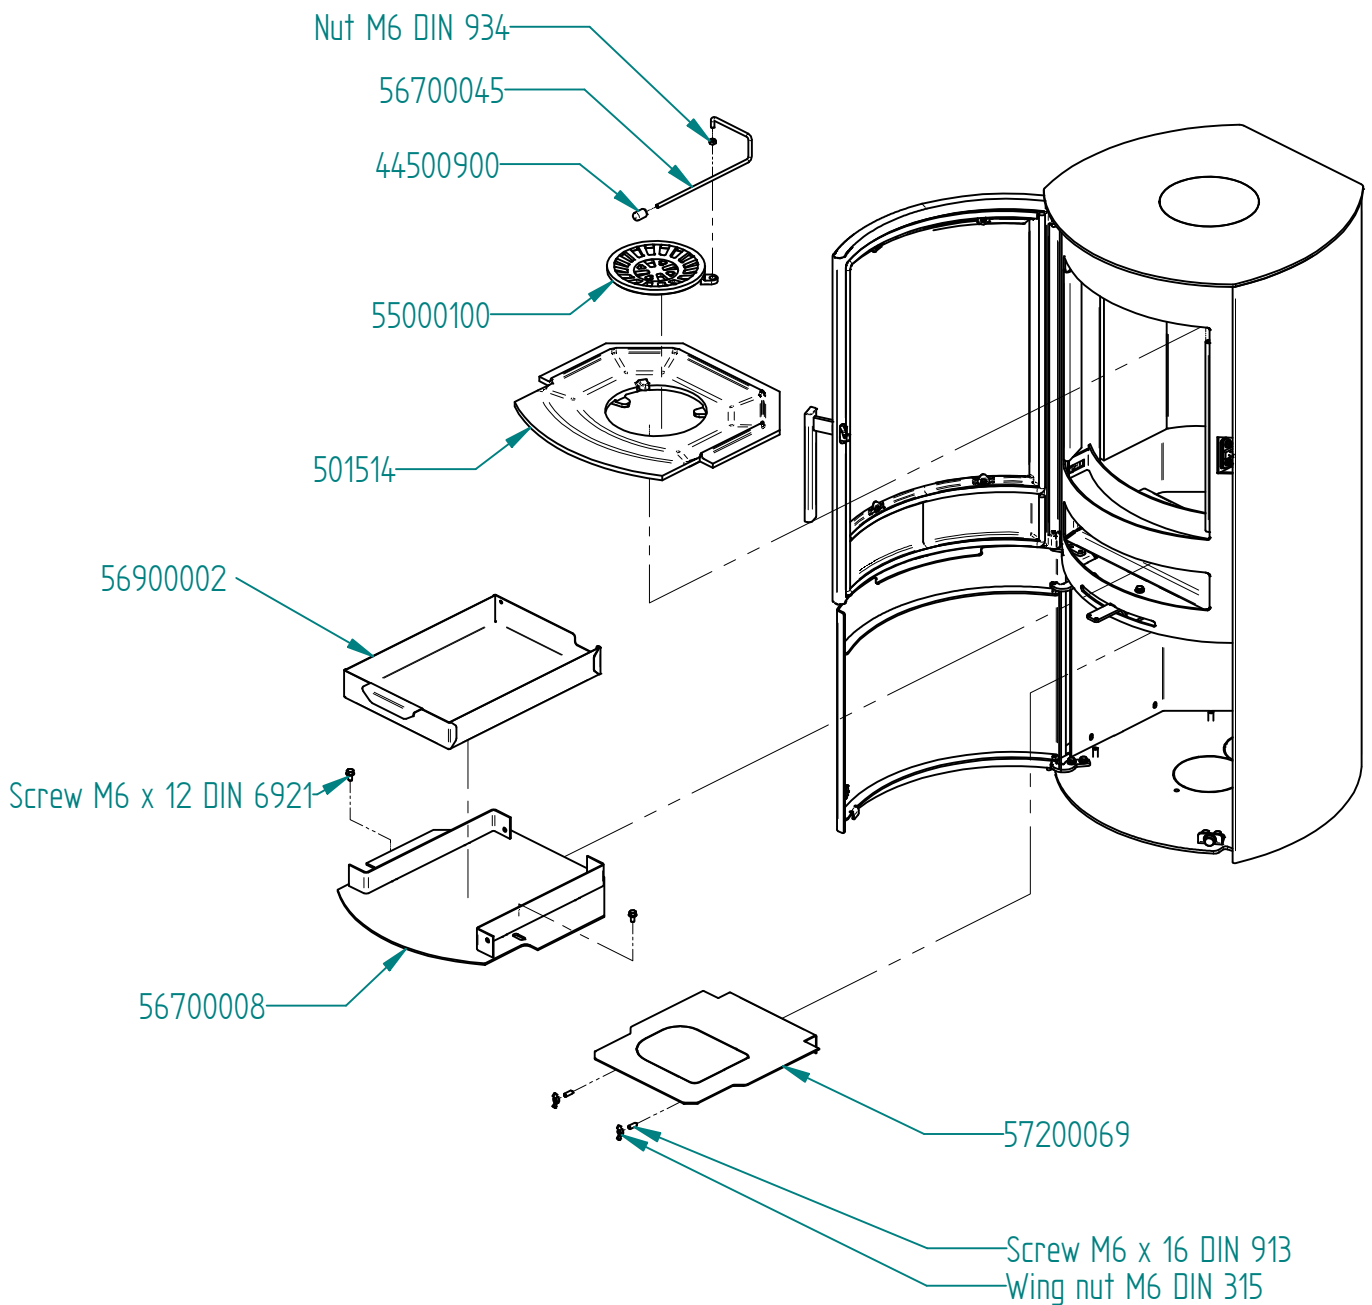

Model:

Mido Steel

Sheet/Sheets: 4 of 8

Date: 11/02-2016