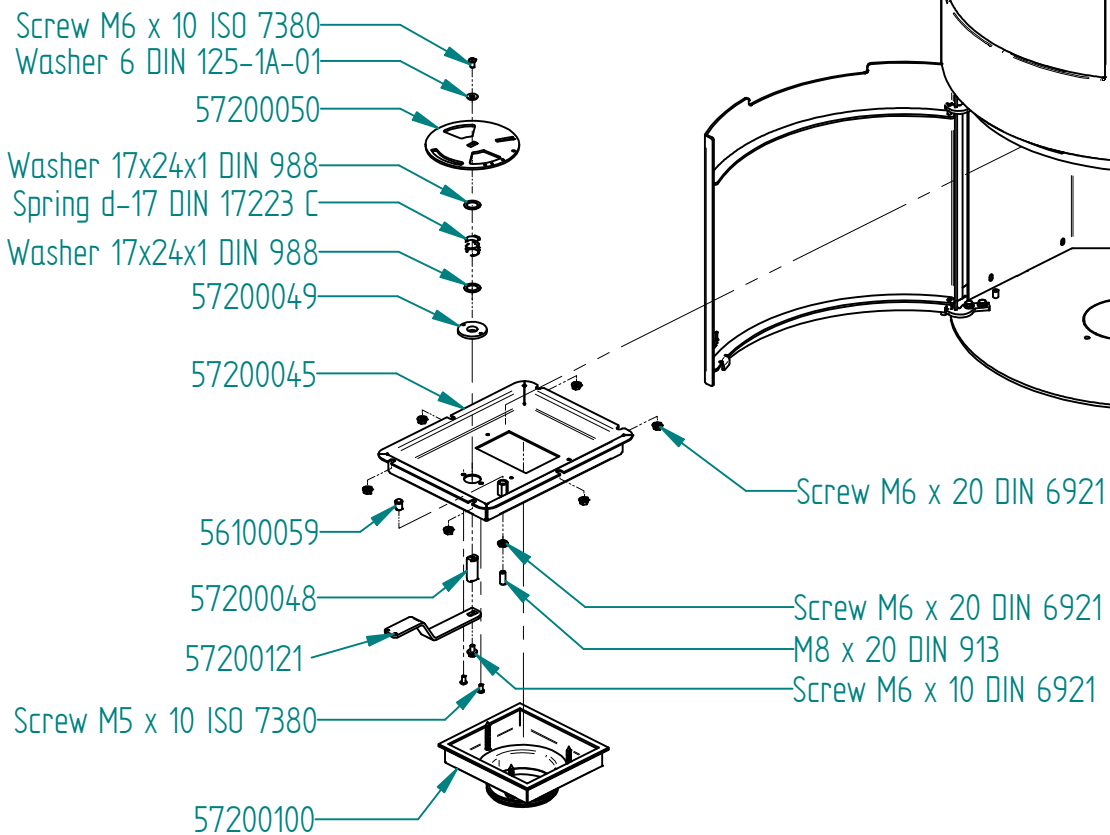

Date: 11/02-2016

Model:

Mido Steel

Sheet/Sheets: 7 of 8

Date: 11/02-2016

Burning chamber 57200500

Model:

Mido Steel