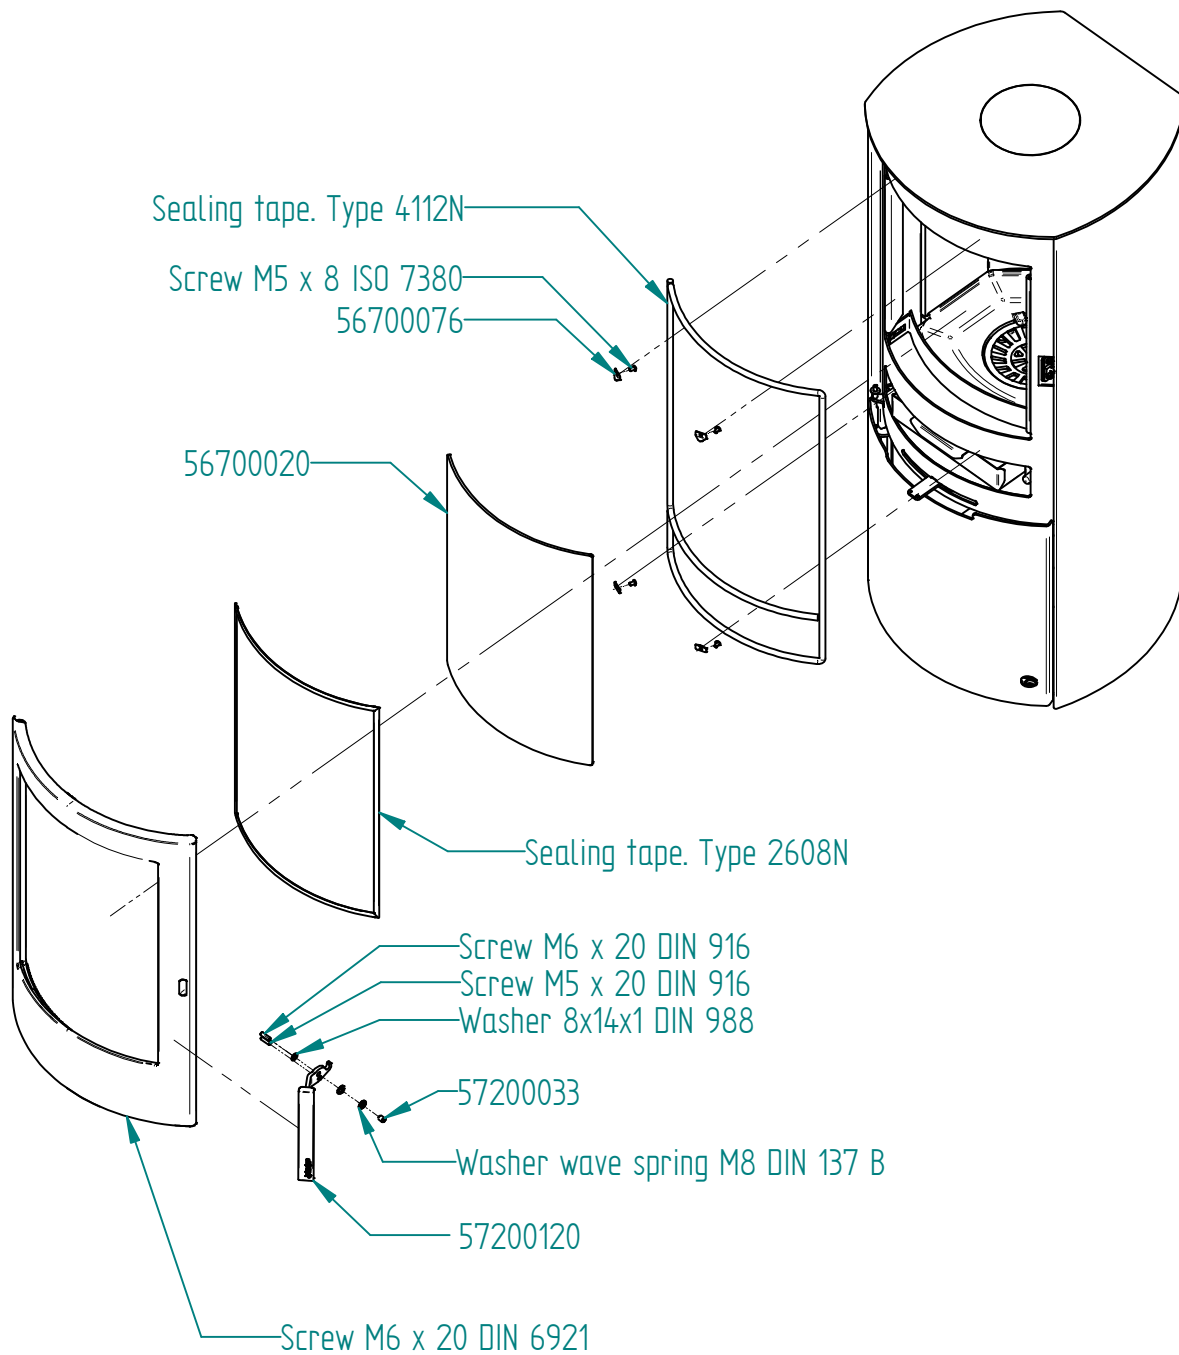

Model:

Mido Steel

Sheet/Sheets: 3 of 8

Date: 11/02-2016