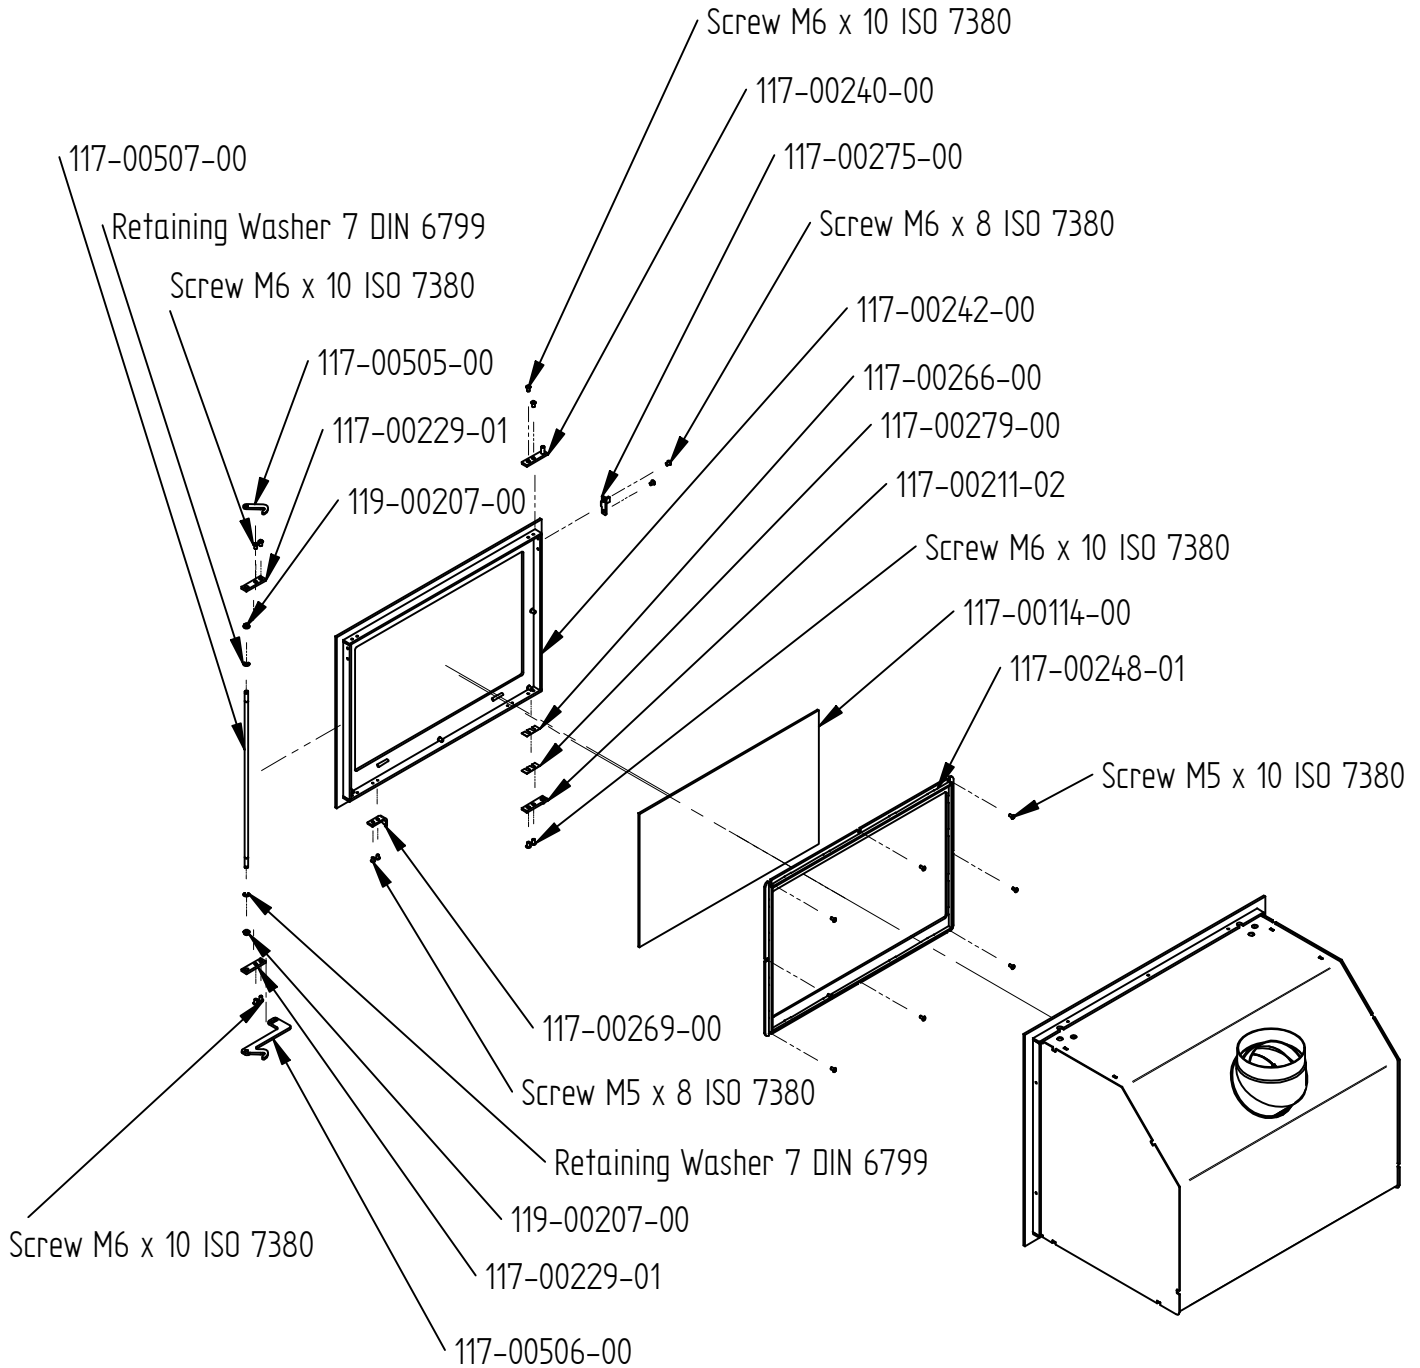

Modell:

H 530

Sheet/Sheets: 1 of 7

Modell:

H 530

Sheet/Sheets: 2 of 7

Modell:

H 530

Sheet/Sheets:

3 of 7

Modell:

H 530

Sheet/Sheets:

4 of 7

Modell:

H 530

Sheet/Sheets: 5 of 7

Vermuculit complet 117-00274-00

Modell:

H 530

Sheet/Sheets: 6 of 7

Burning chamber 117-00011-01

Modell:

H 530

Sheet/Sheets:

7 of 7