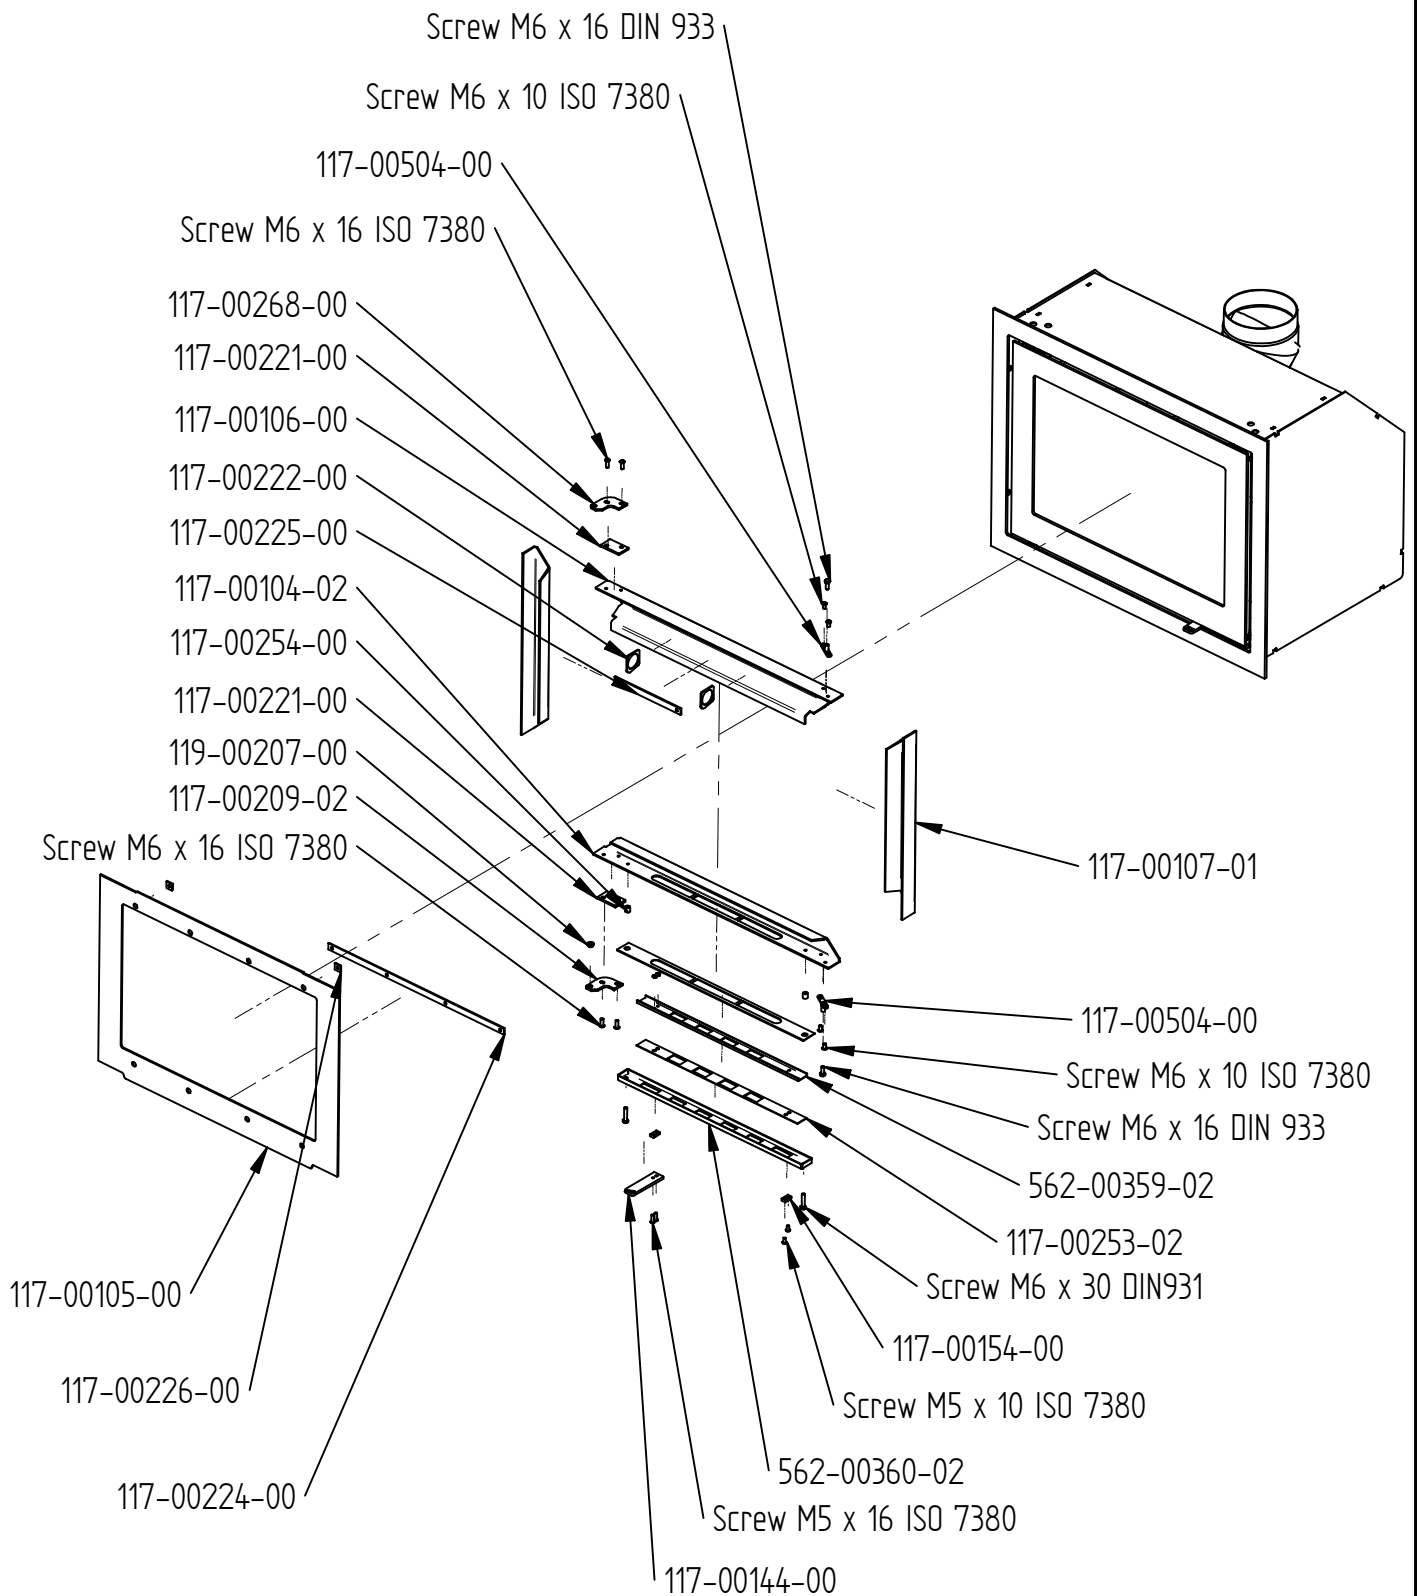

Modell:

H 530

Sheet/Sheets:

4 of 7