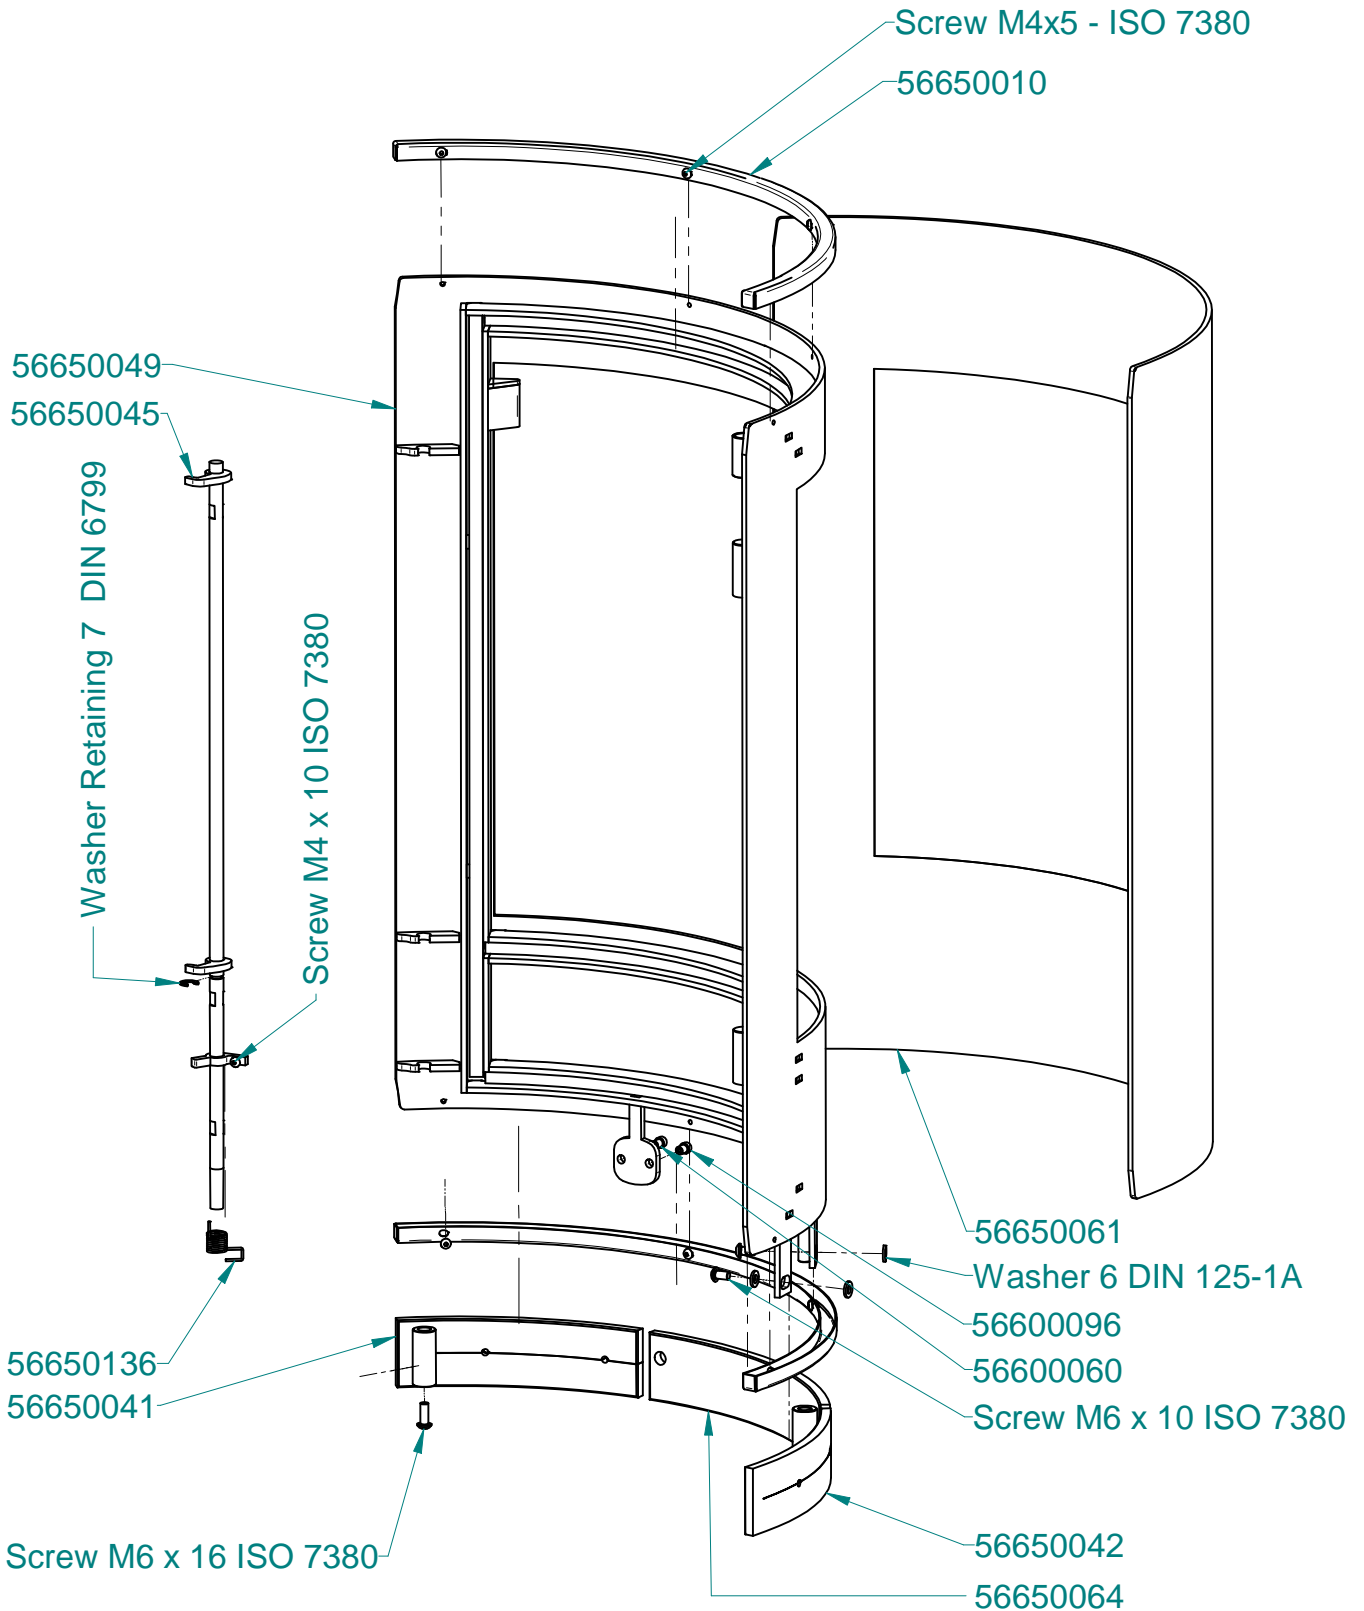

Model:

ELEGANCE Junior

Sheet/Sheets: 3 / 8

Date: 08/02-2018