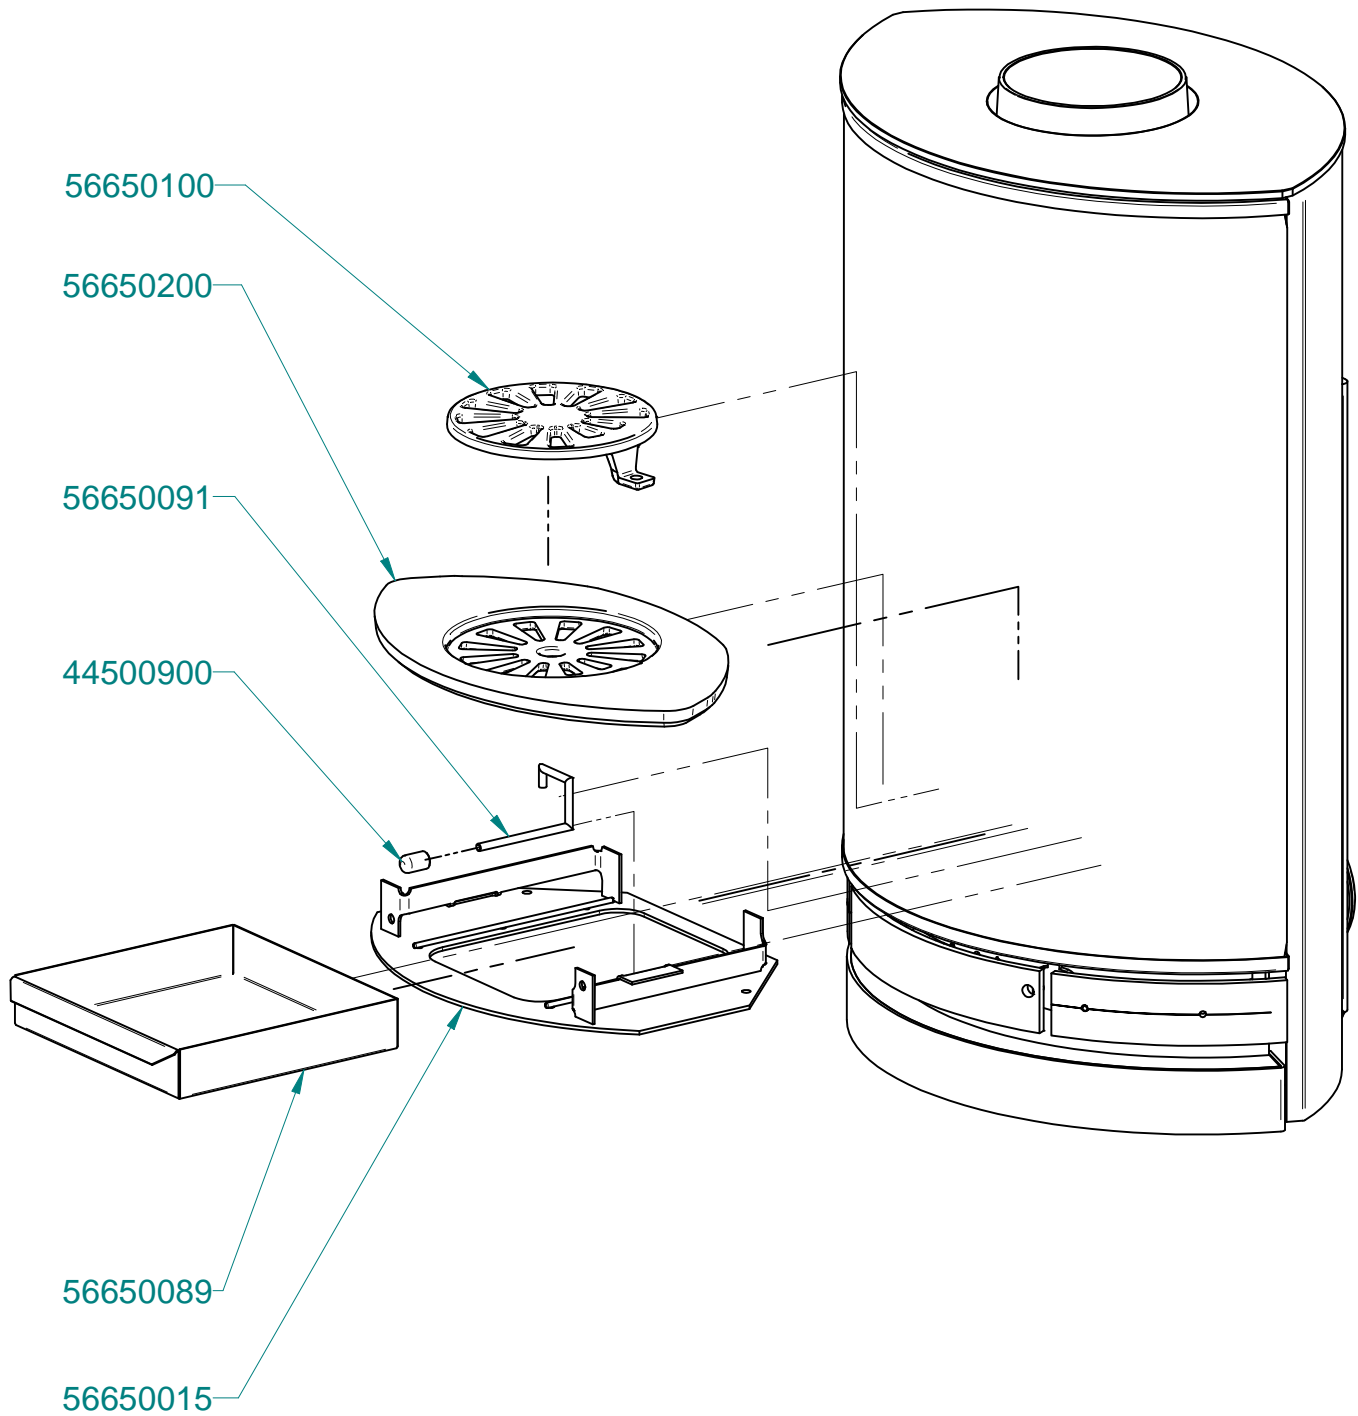

Model:

ELEGANCE Junior

Sheet/Sheets: 5 / 8

Date: 08/02-2018

56650105

56650102

56650101

56650103

56650104

Vermiculite complet 56650123

Model:

ELEGANCE Junior

Sheet/Sheets: 6 / 8

Date: 08/02-2018

Duplic air including FRESH AIR adapter 56650004

Model:

ELEGANCE Junior

Sheet/Sheets: 7 / 8

Date: 08/02-2018

Burning chamber 56650500

Model:

ELEGANCE Junior

Sheet/Sheets: 8 / 8

Date: 08/02-2018