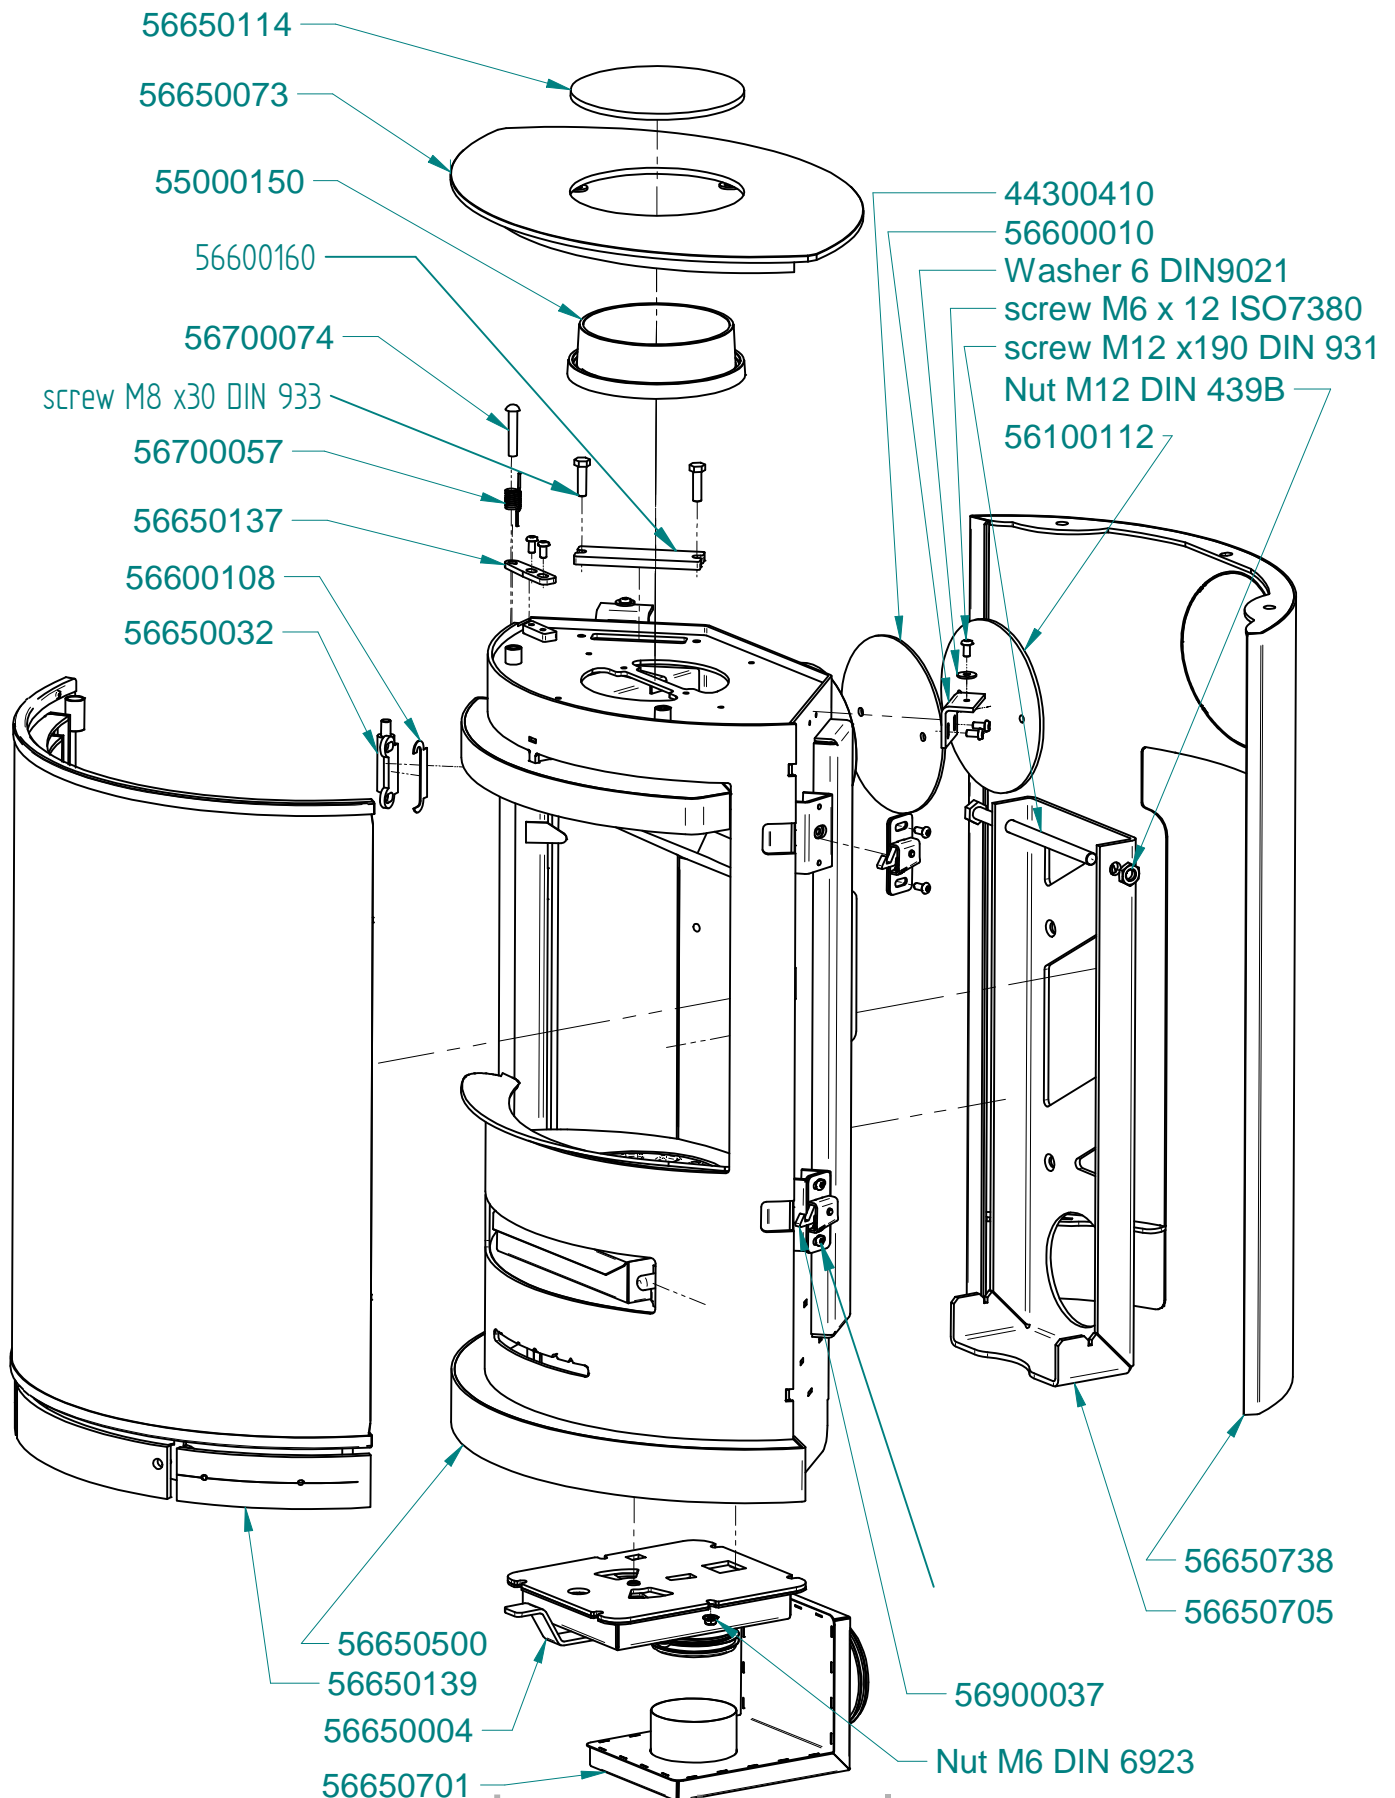

Model:

ELEGANCE Junior

Sheet/Sheets: 3 / 8

Date: 08/02-2018

Model:

ELEGANCE Junior

Sheet/Sheets: 4 / 8

Date: 08/02-2018

Model:

ELEGANCE Junior

Sheet/Sheets: 5 / 8

Date: 08/02-2018

56650105

56650102

56650101

56650103

56650104

Vermiculite complet 56650123

Model:

ELEGANCE Junior

Sheet/Sheets: 6 / 8

Date: 08/02-2018

Duplic air including FRESH AIR adapter 56650004

Model:

ELEGANCE Junior

Sheet/Sheets: 7 / 8

Date: 08/02-2018

Burning chamber 56650500

Model:

ELEGANCE Junior

Sheet/Sheets: 8 / 8

Date: 08/02-2018