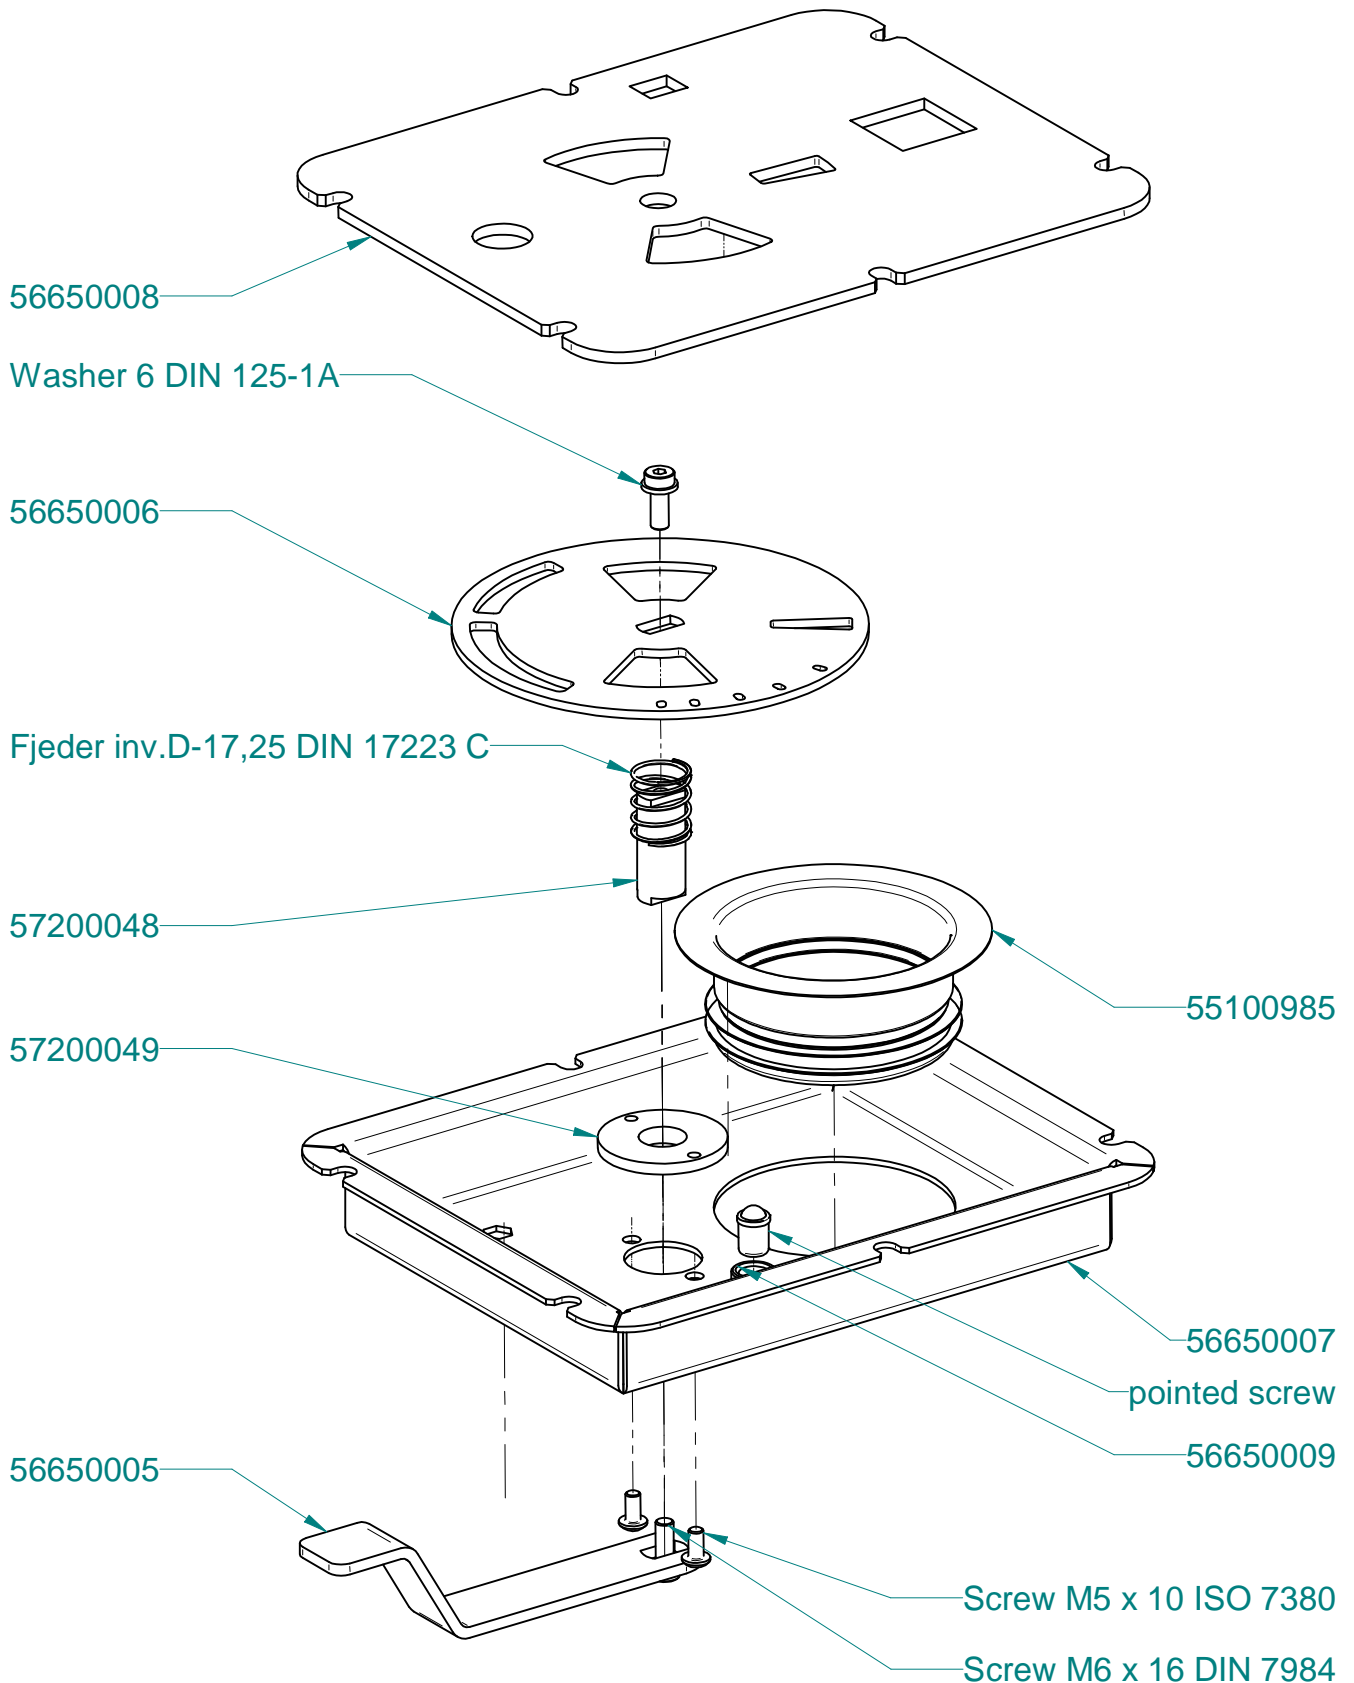

56650104

Vermiculite complet 56650123

Model:

ELEGANCE Junior

Sheet/Sheets: 6 / 8

Date: 08/02-2018

Duplic air including FRESH AIR adapter 56650004

Model:

ELEGANCE Junior

Sheet/Sheets: 7 / 8

Date: 08/02-2018

Burning chamber 56650500

Model:

ELEGANCE Junior

Sheet/Sheets: 8 / 8

Date: 08/02-2018