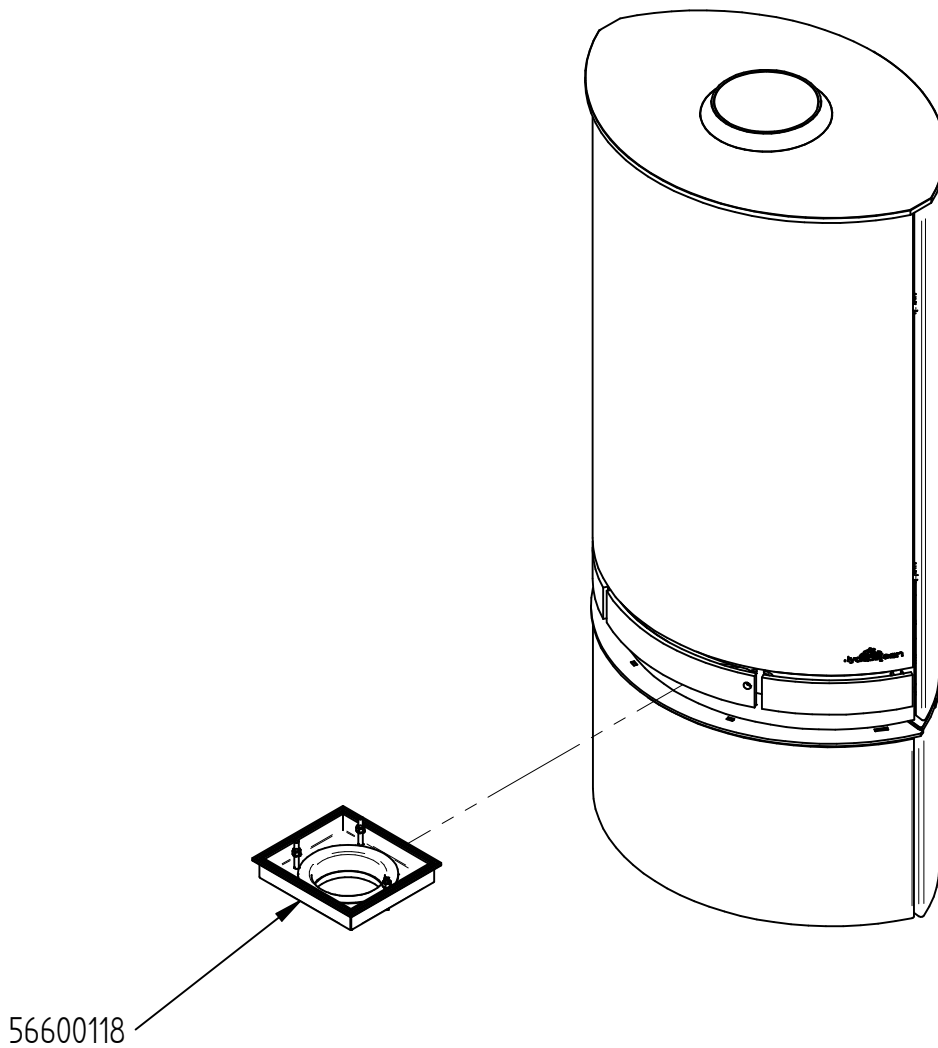

Elegance Classic Magnet

Sheet/Sheets: 8 / 9

Date: 20/05-2022

Model:

Elegance Classic Magnet

Sheet/Sheets: 9 / 9

Date: 20/05-2022

Fresh air bottom 56600118