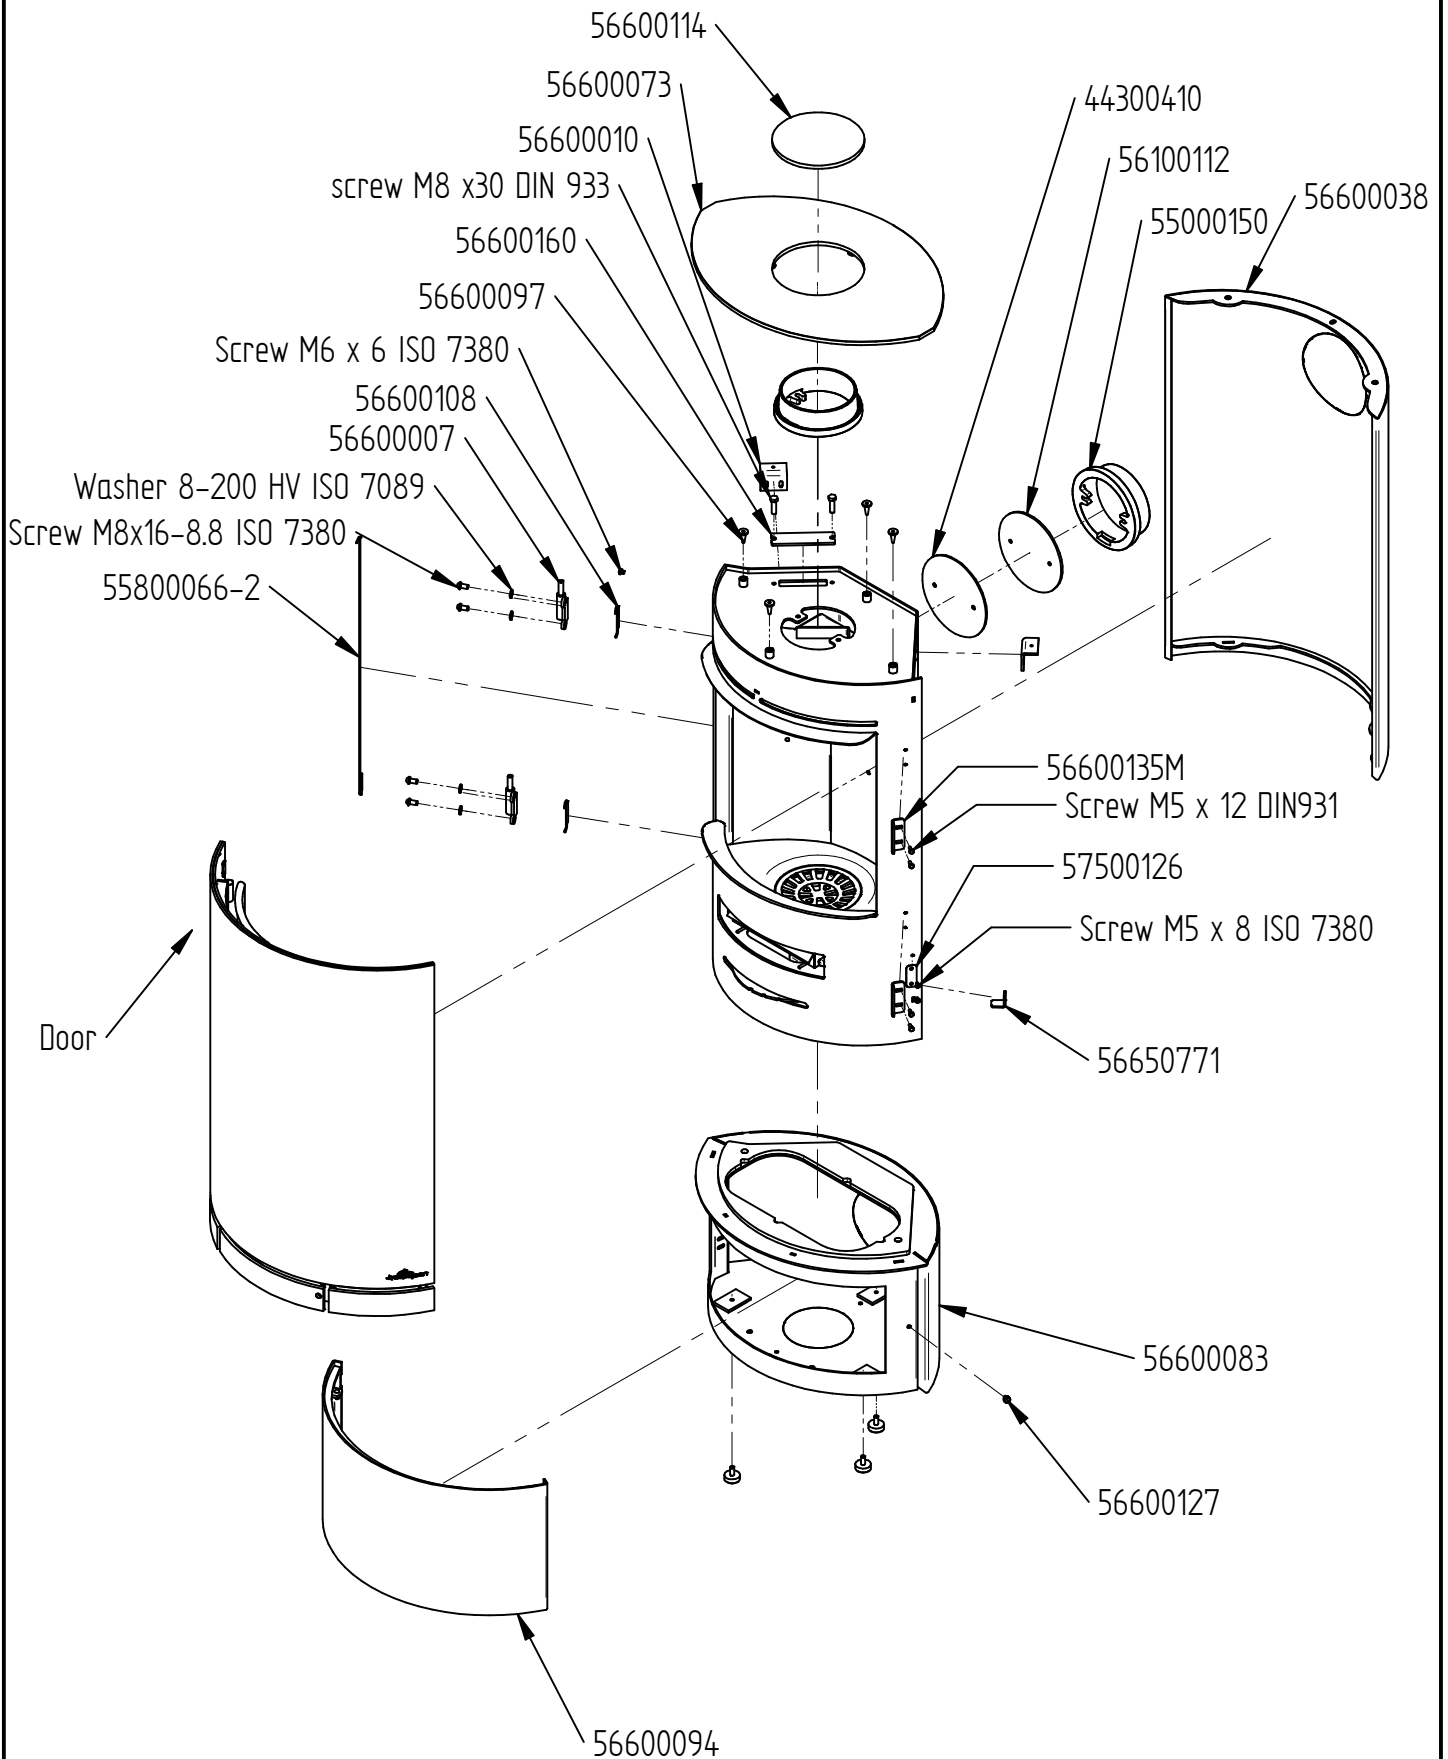

Model:

Elegance Classic Magnet

Sheet/Sheets: 2 / 9

Date: 20/05-2022