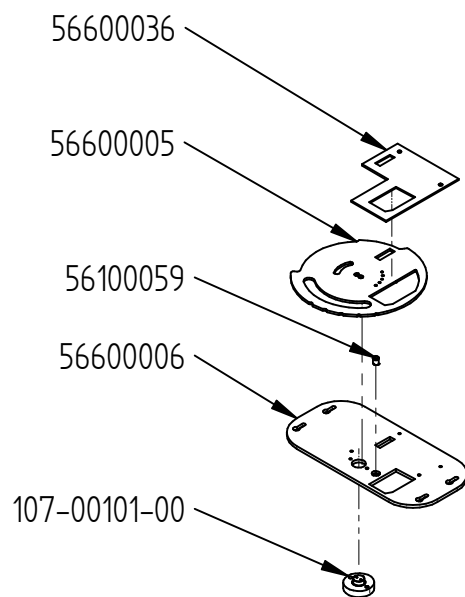

Model:

Elegance Classic Magnet

Sheet/Sheets: 5 / 9

Date: 20/05-2022

Vermuculit complet 56600123

Model:

Elegance Classic Magnet

Sheet/Sheets: 6 / 9

Date: 20/05-2022

Air regulator complet 56600004

Model:

Elegance Classic Magnet

Sheet/Sheets: 7 / 9

Date: 20/05-2022

Burning chamber 56600000

Model: