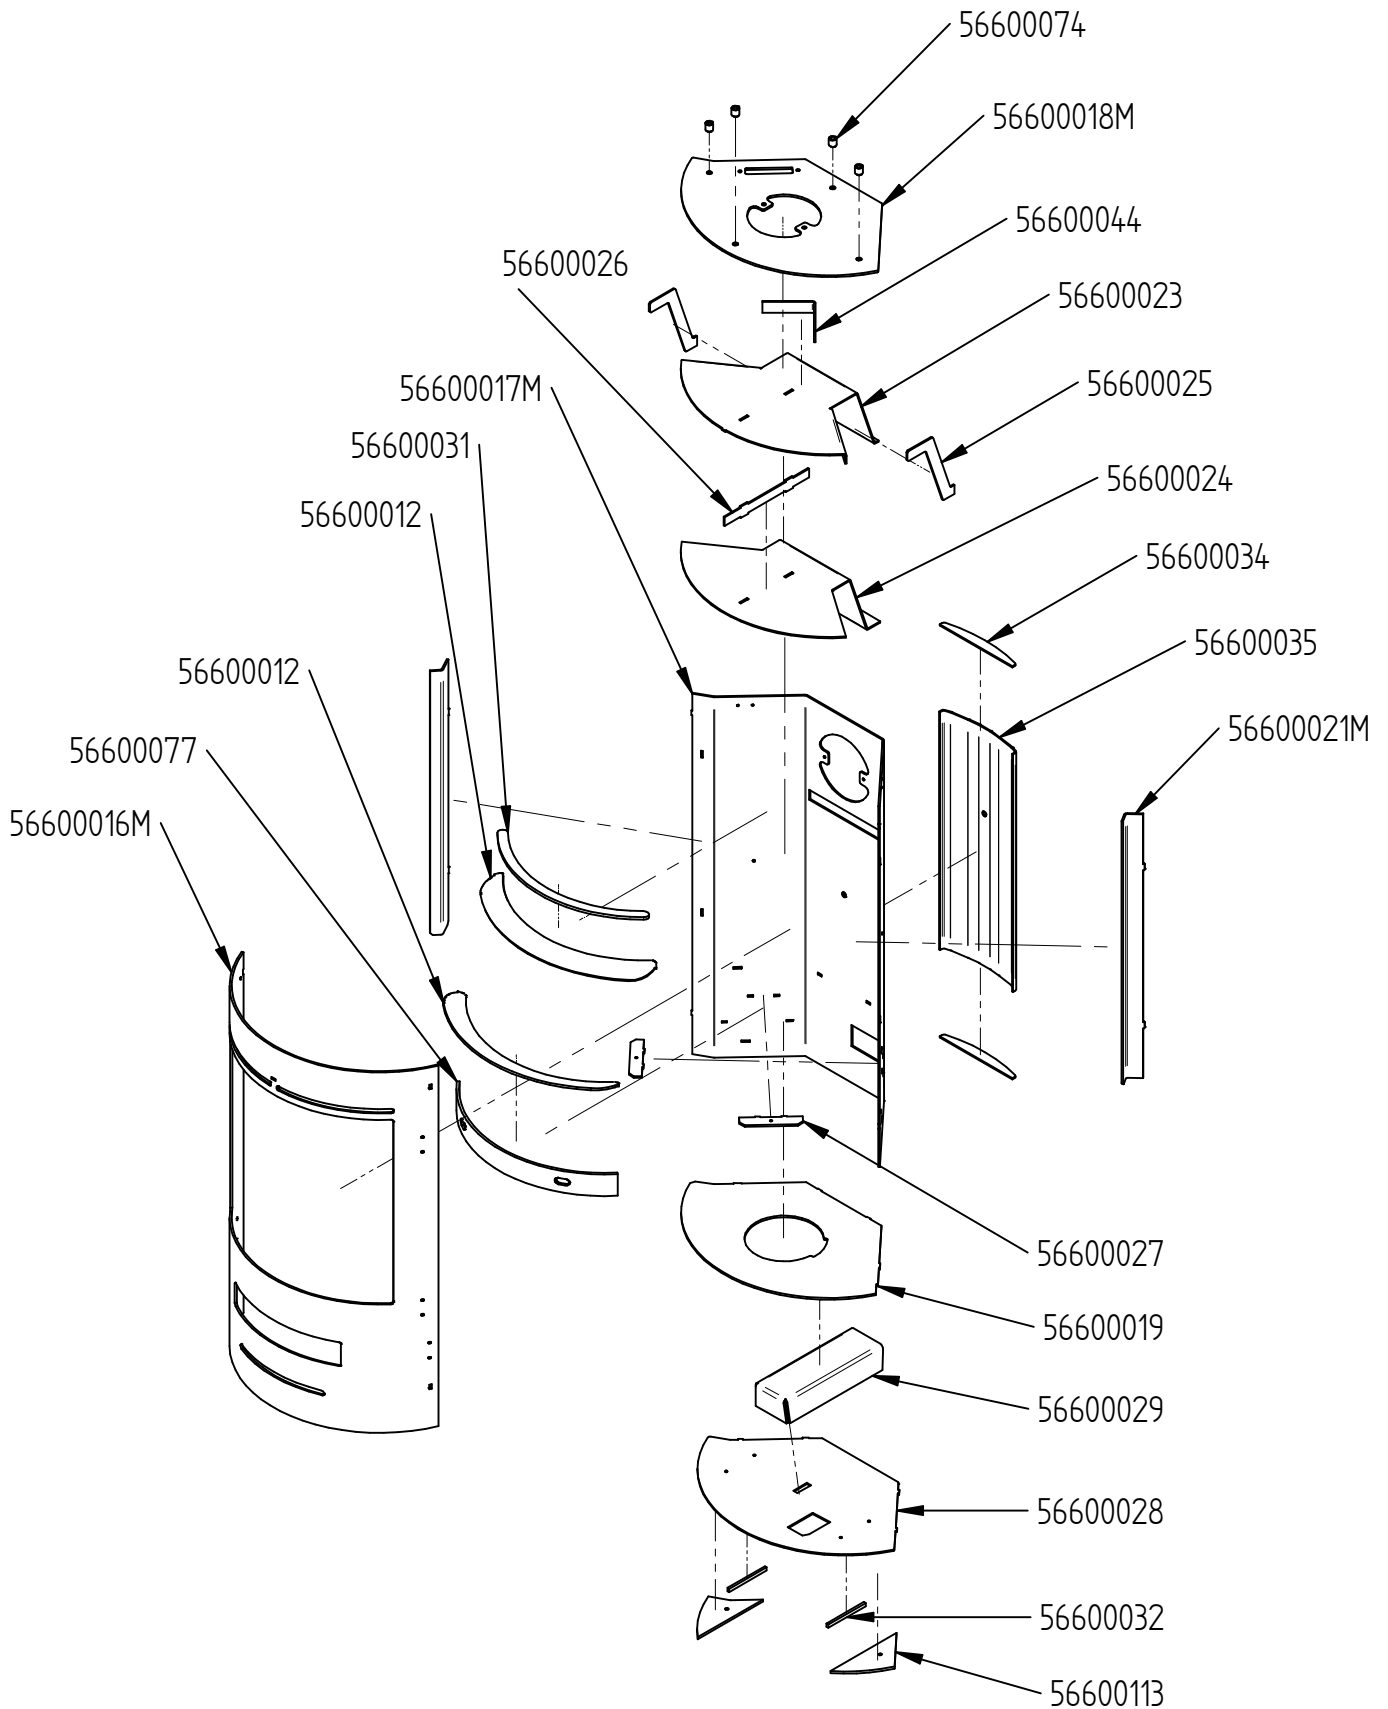

Model:

Elegance Classic Magnet

Sheet/Sheets: 8 / 9

Date: 20/05-2022