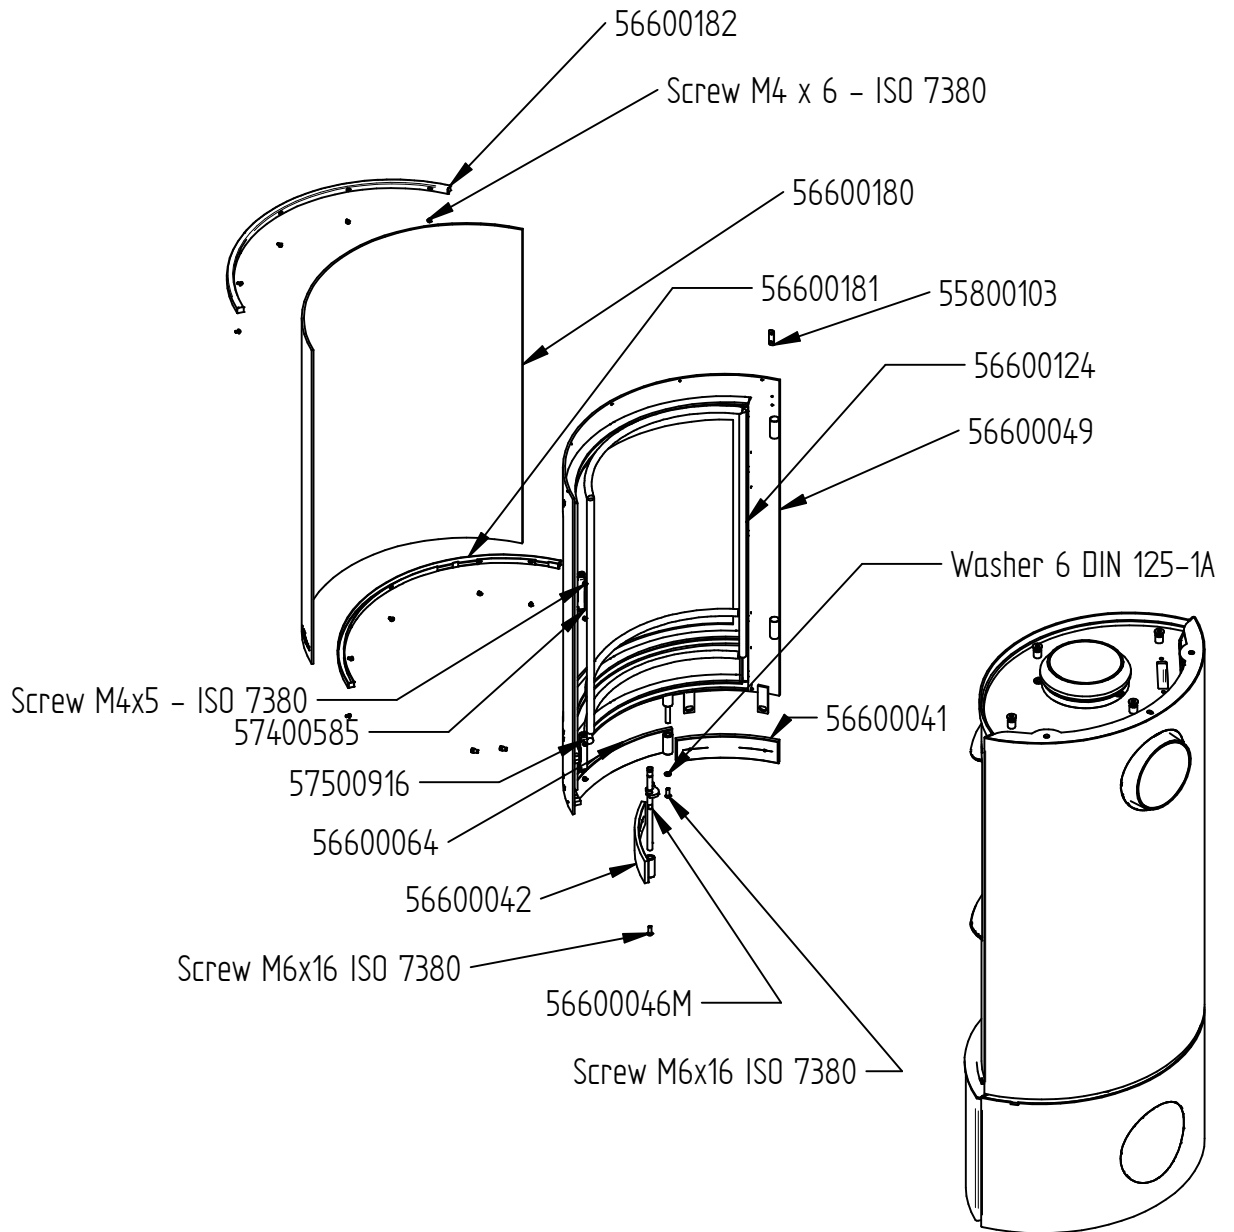

Model:

Elegance Classic Magnet

Sheet/Sheets: 3 / 9

Date: 20/05-2022