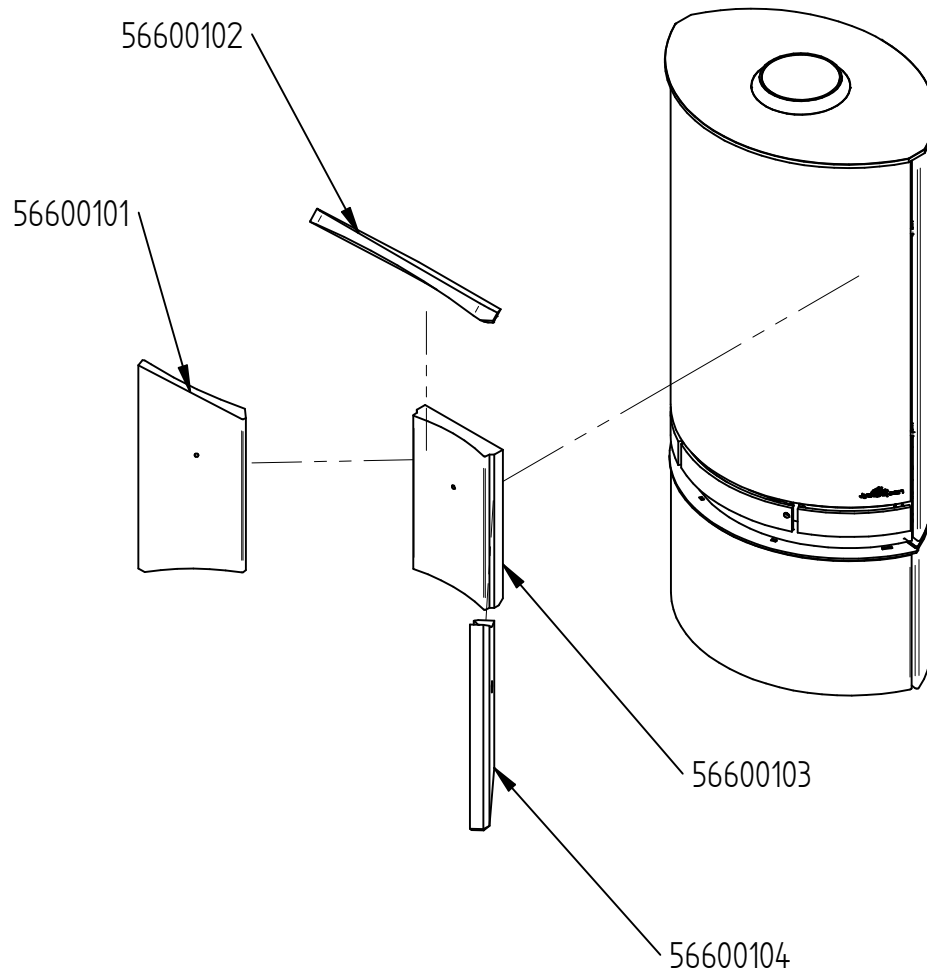

Model:

Elegance Classic Magnet

Sheet/Sheets: 5 / 9

Date: 20/05-2022

Vermuculit complet 56600123

Model:

Elegance Classic Magnet

Sheet/Sheets: 6 / 9

Date: 20/05-2022

Air regulator complet 56600004

Model:

Elegance Classic Magnet

Sheet/Sheets: 7 / 9

Date: 20/05-2022

Burning chamber 56600000

Model: