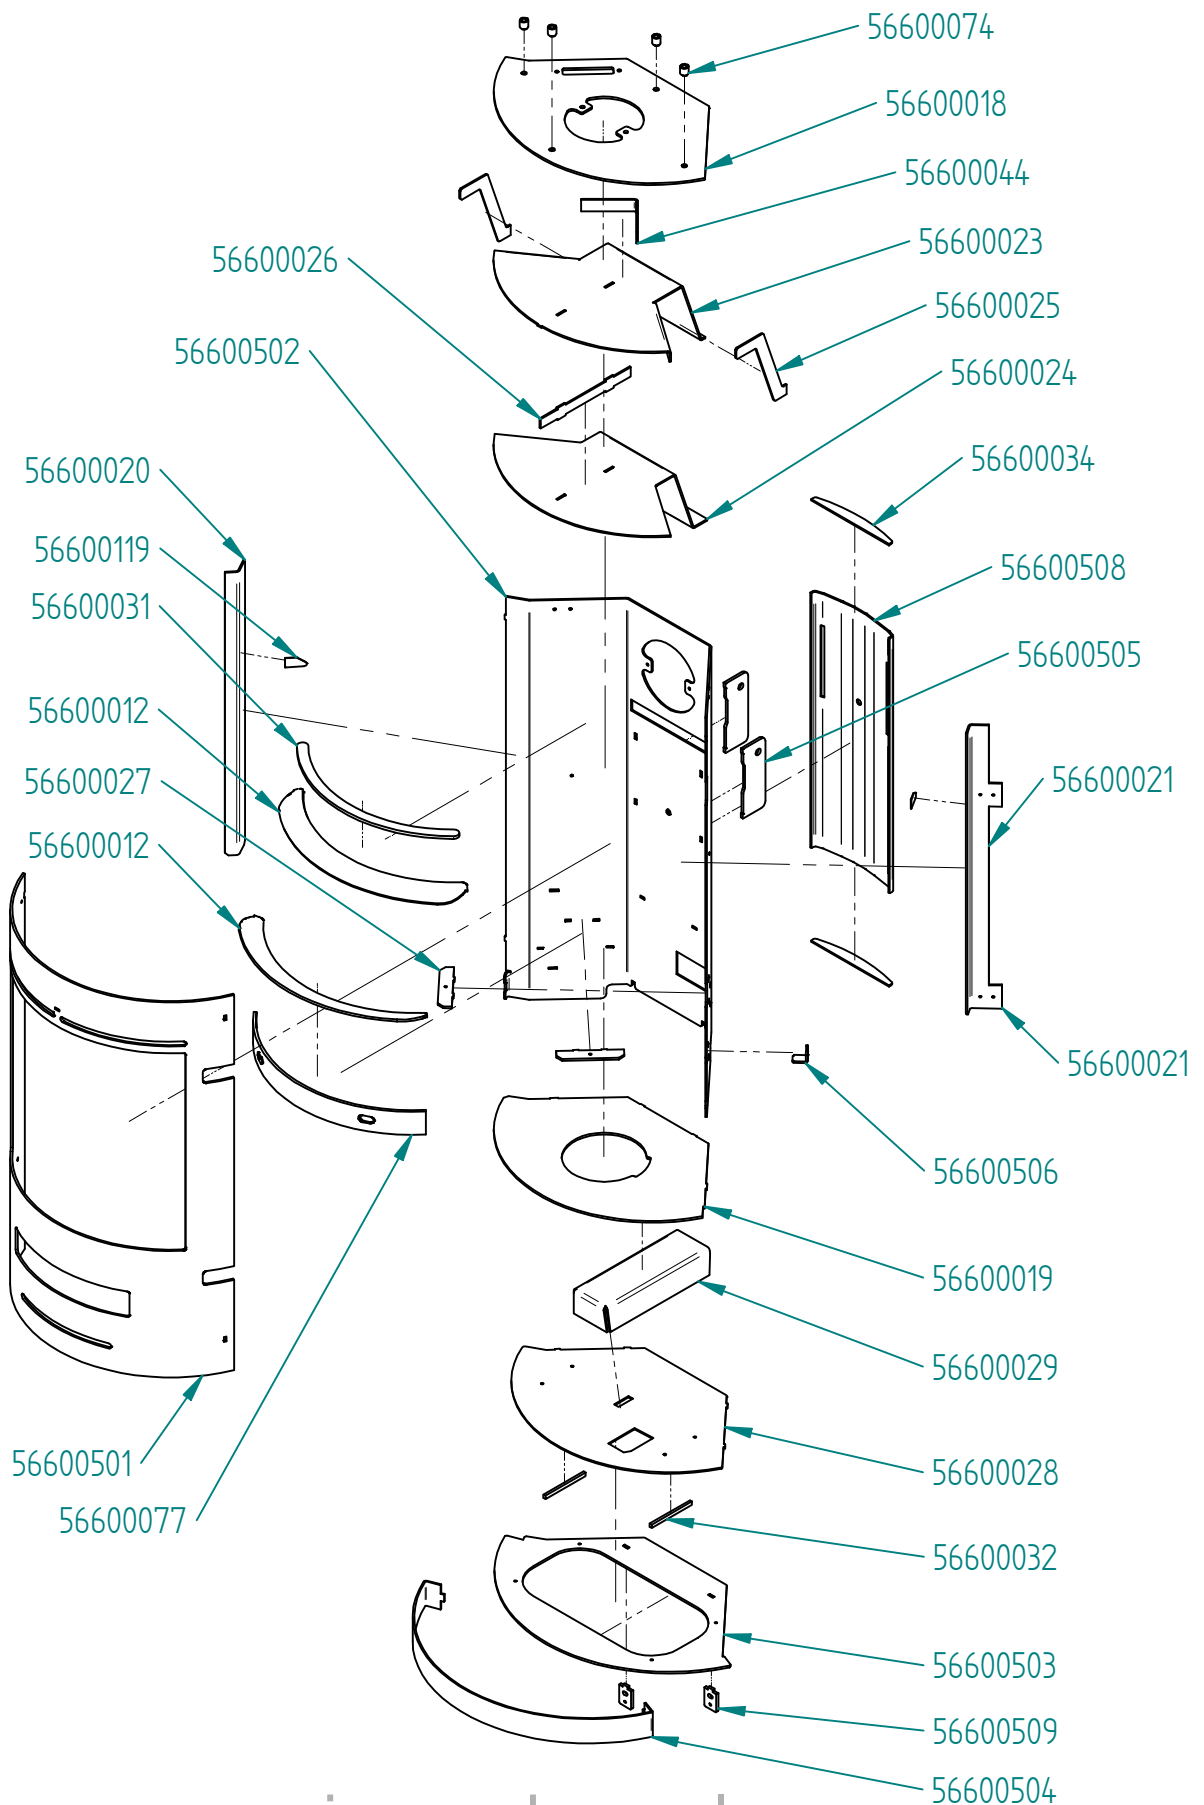

Model:

Elegance wall

Sheet/Sheets: 7 - 9

Date: 07/01-2020

Burning chamber 56600500

Model:

Elegance wall

Sheet/Sheets: 8 - 9

Date: 07/01-2020

Model:

Elegance wall

Sheet/Sheets: 9 - 9

Date: 07/01-2020

56600550