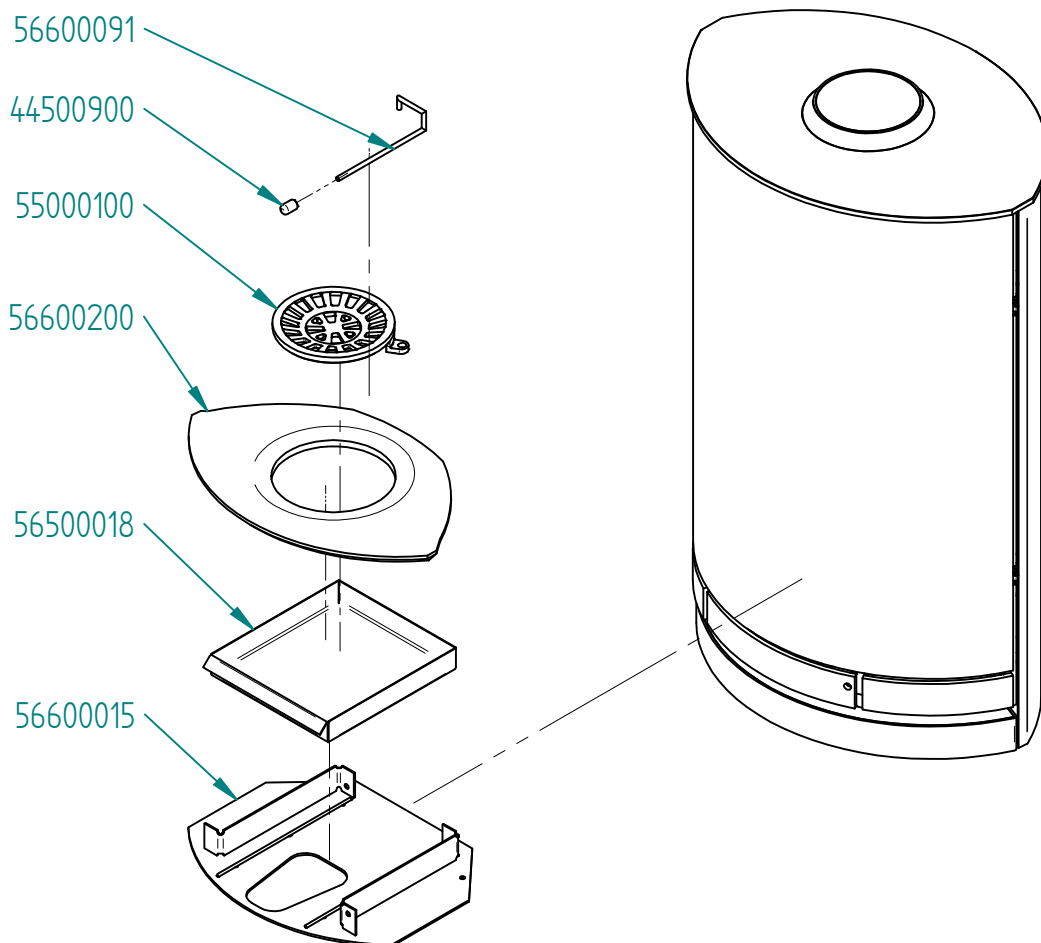

Model:

Elegance wall

Sheet/Sheets: 4 - 9

Date: 07/01-2020