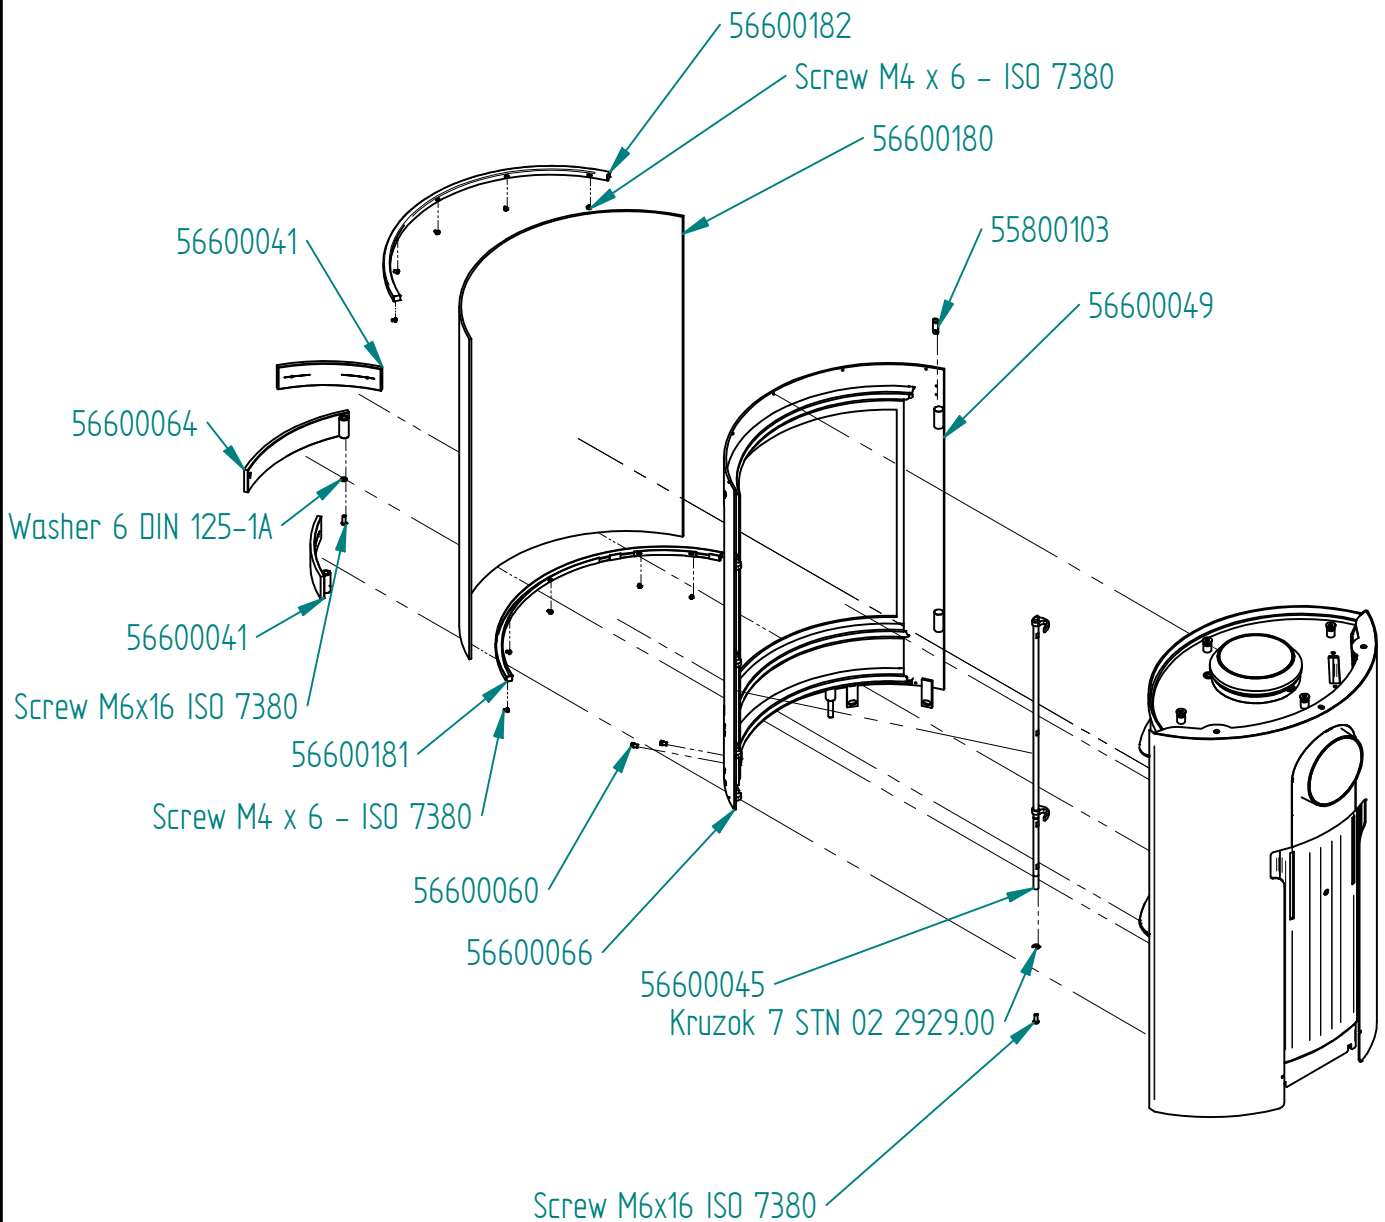

Model:

Elegance wall

Sheet/Sheets: 3 - 9

Date: 07/01-2020

Model:

Elegance wall

Sheet/Sheets: 4 - 9

Date: 07/01-2020

Model:

Elegance wall

Sheet/Sheets: 5 - 9

Date: 07/01-2020

Model:

Elegance wall

Sheet/Sheets: 6 - 9

Date: 07/01-2020

Model:

Elegance wall

Sheet/Sheets: 7 - 9

Date: 07/01-2020

Burning chamber 56600500

Model:

Elegance wall

Sheet/Sheets: 8 - 9

Date: 07/01-2020

Model:

Elegance wall

Sheet/Sheets: 9 - 9

Date: 07/01-2020

56600550