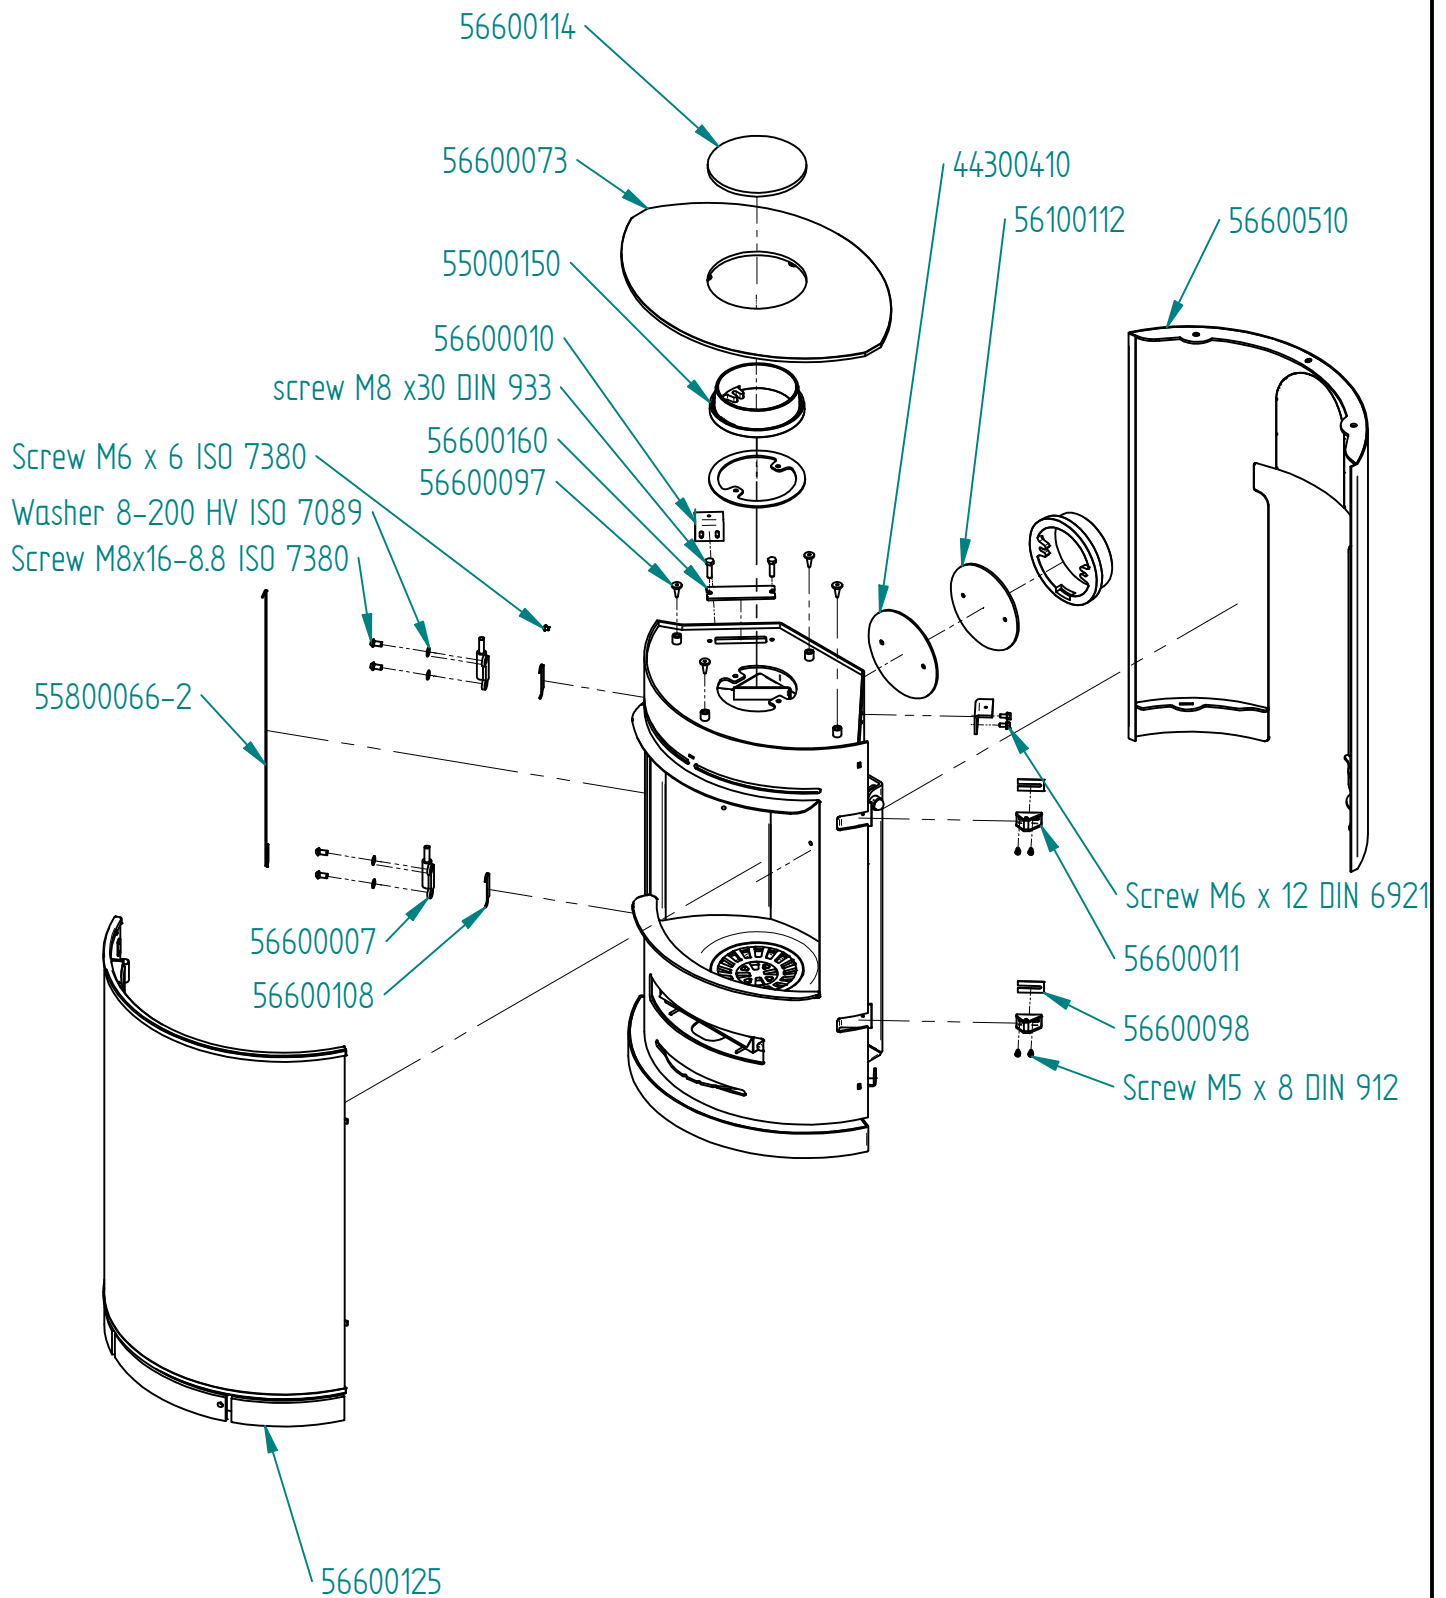

Model:

Elegance wall

Sheet/Sheets: 2 - 9

Date: 07/01-2020