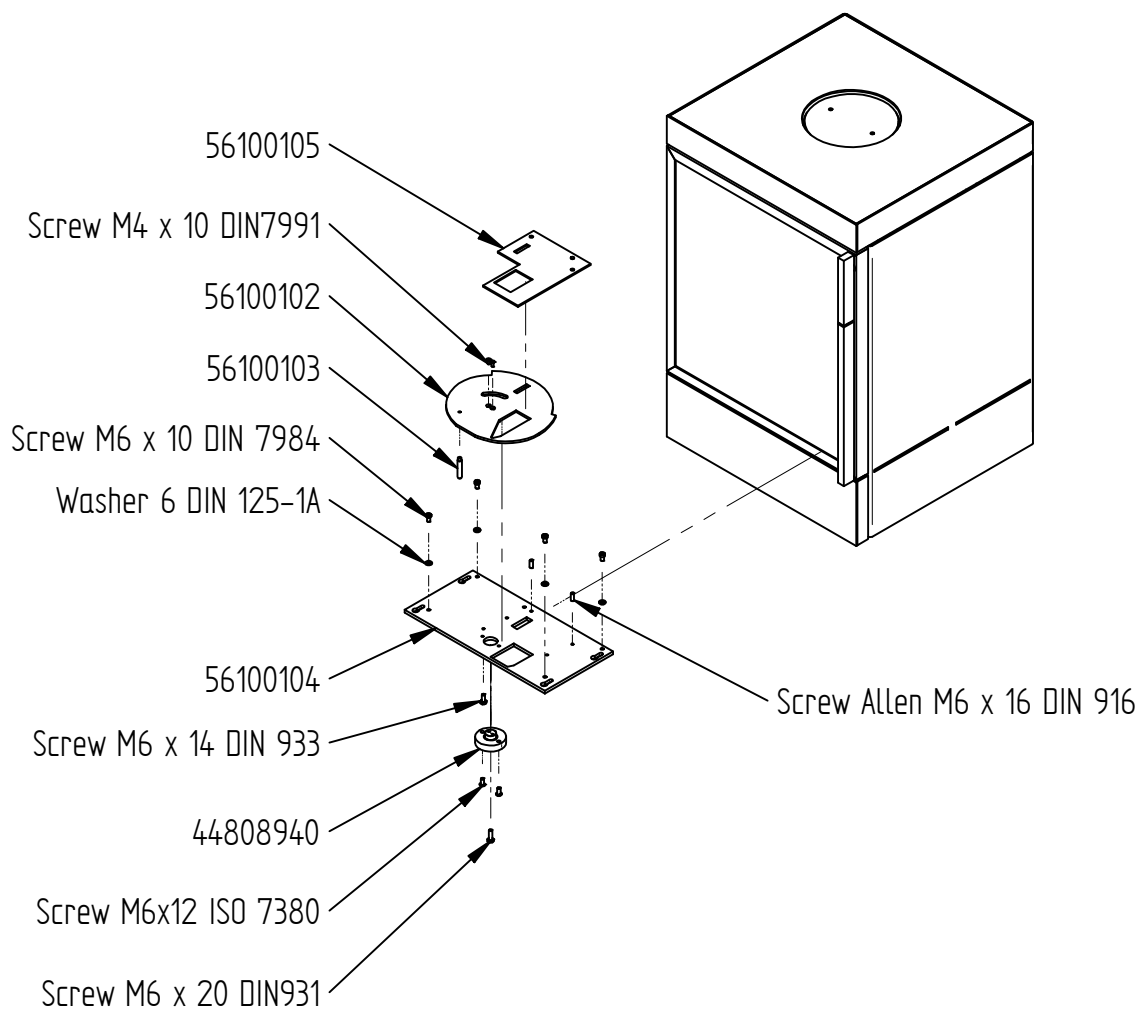

Date: 05/11-2018

Complete Vermiculite 44101000-0

Model:

Cubic Wall

Sheet/Sheets: 8 of 11

Date: 05/11-2018

Air regulator complet 56100100

Model:

Model:

Cubic Wall

Sheet/Sheets: 11 of 11

Date: 05/11-2018

56100116

Vermiculite in front