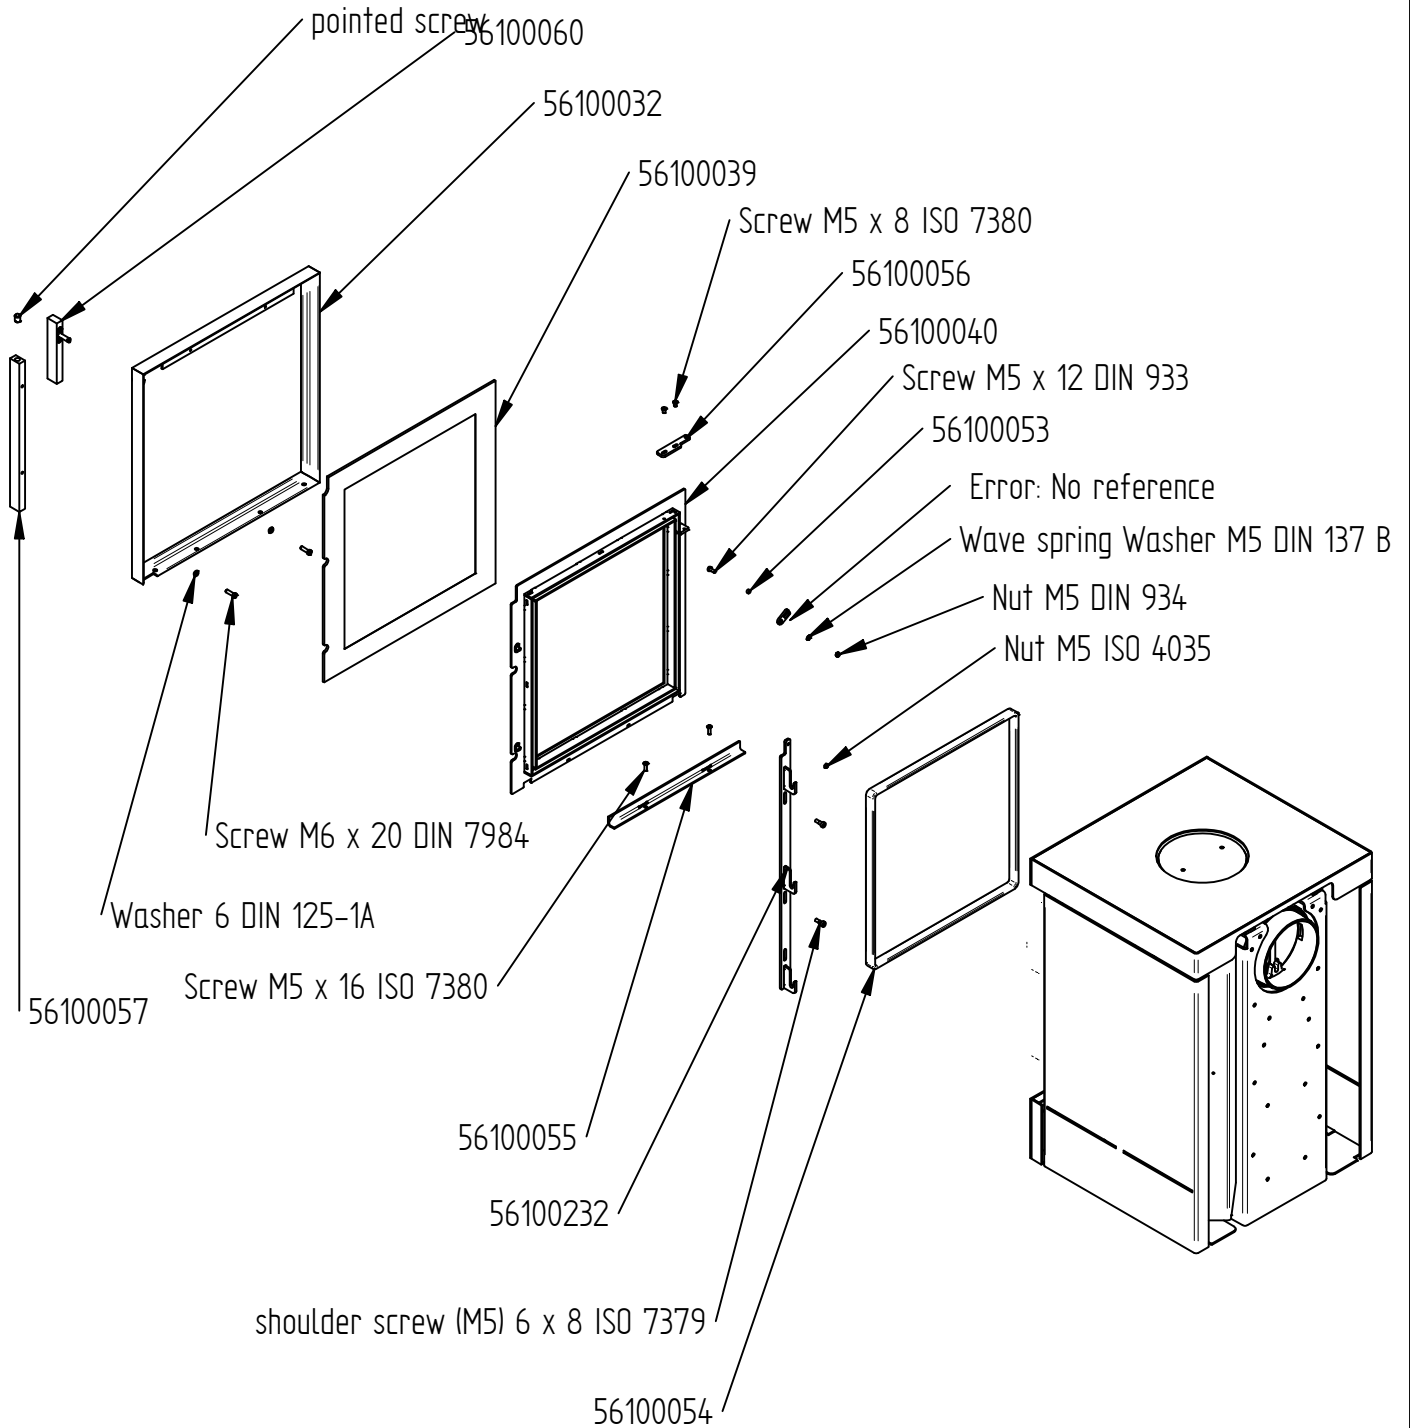

Model:

Cubic Wall

Sheet/Sheets: 4 of 11

Date: 05/11-2018