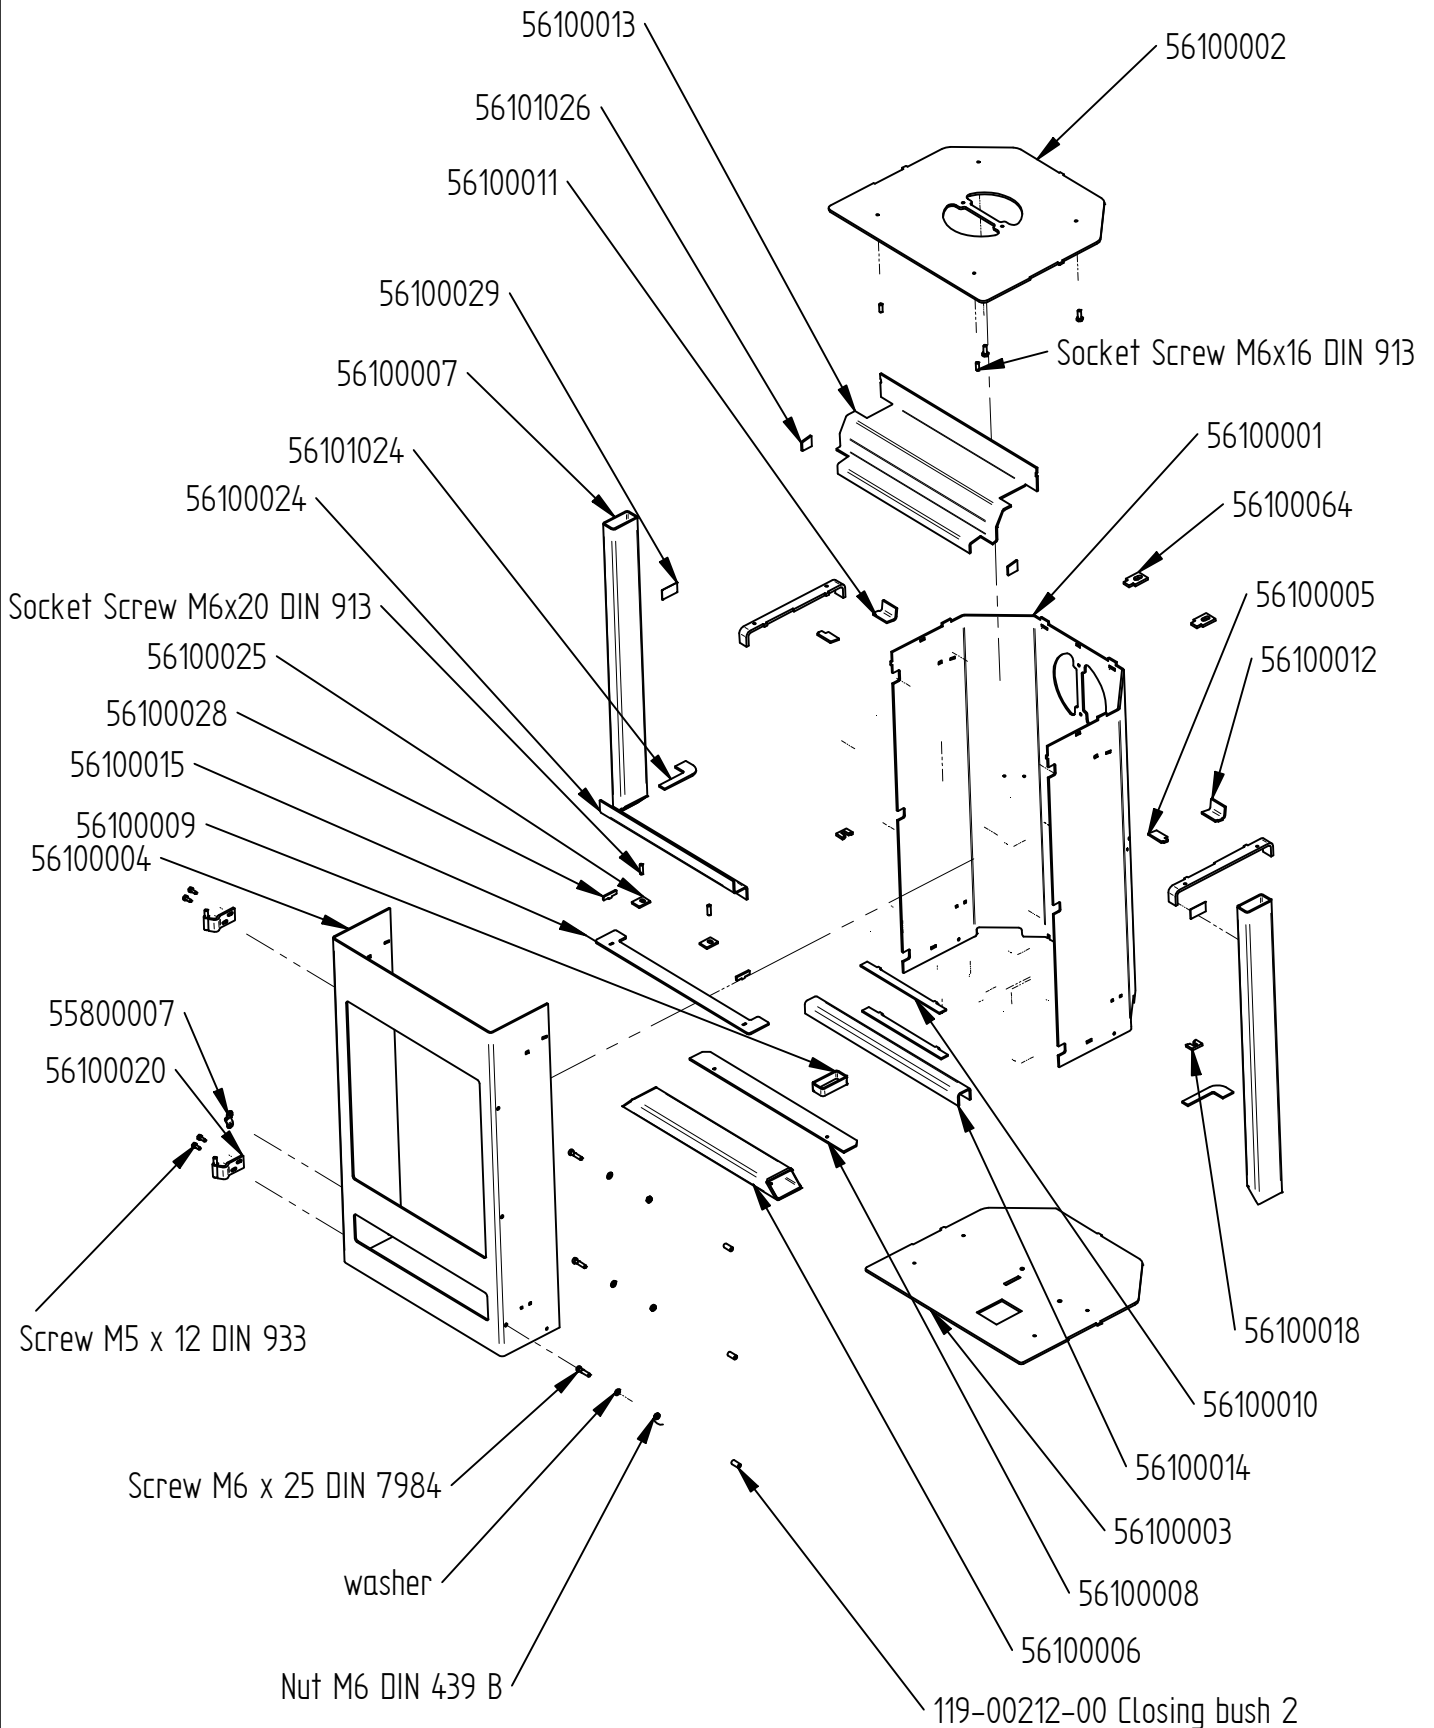

Cubic Wall

Sheet/Sheets: 9 of 11

Date: 05/11-2018

Burning chamber 56100000

Model:

Cubic Wall

Sheet/Sheets: 10 of 11

Date: 05/11-2018

Model:

Cubic Wall

Sheet/Sheets: 11 of 11

Date: 05/11-2018

56100116

Vermiculite in front