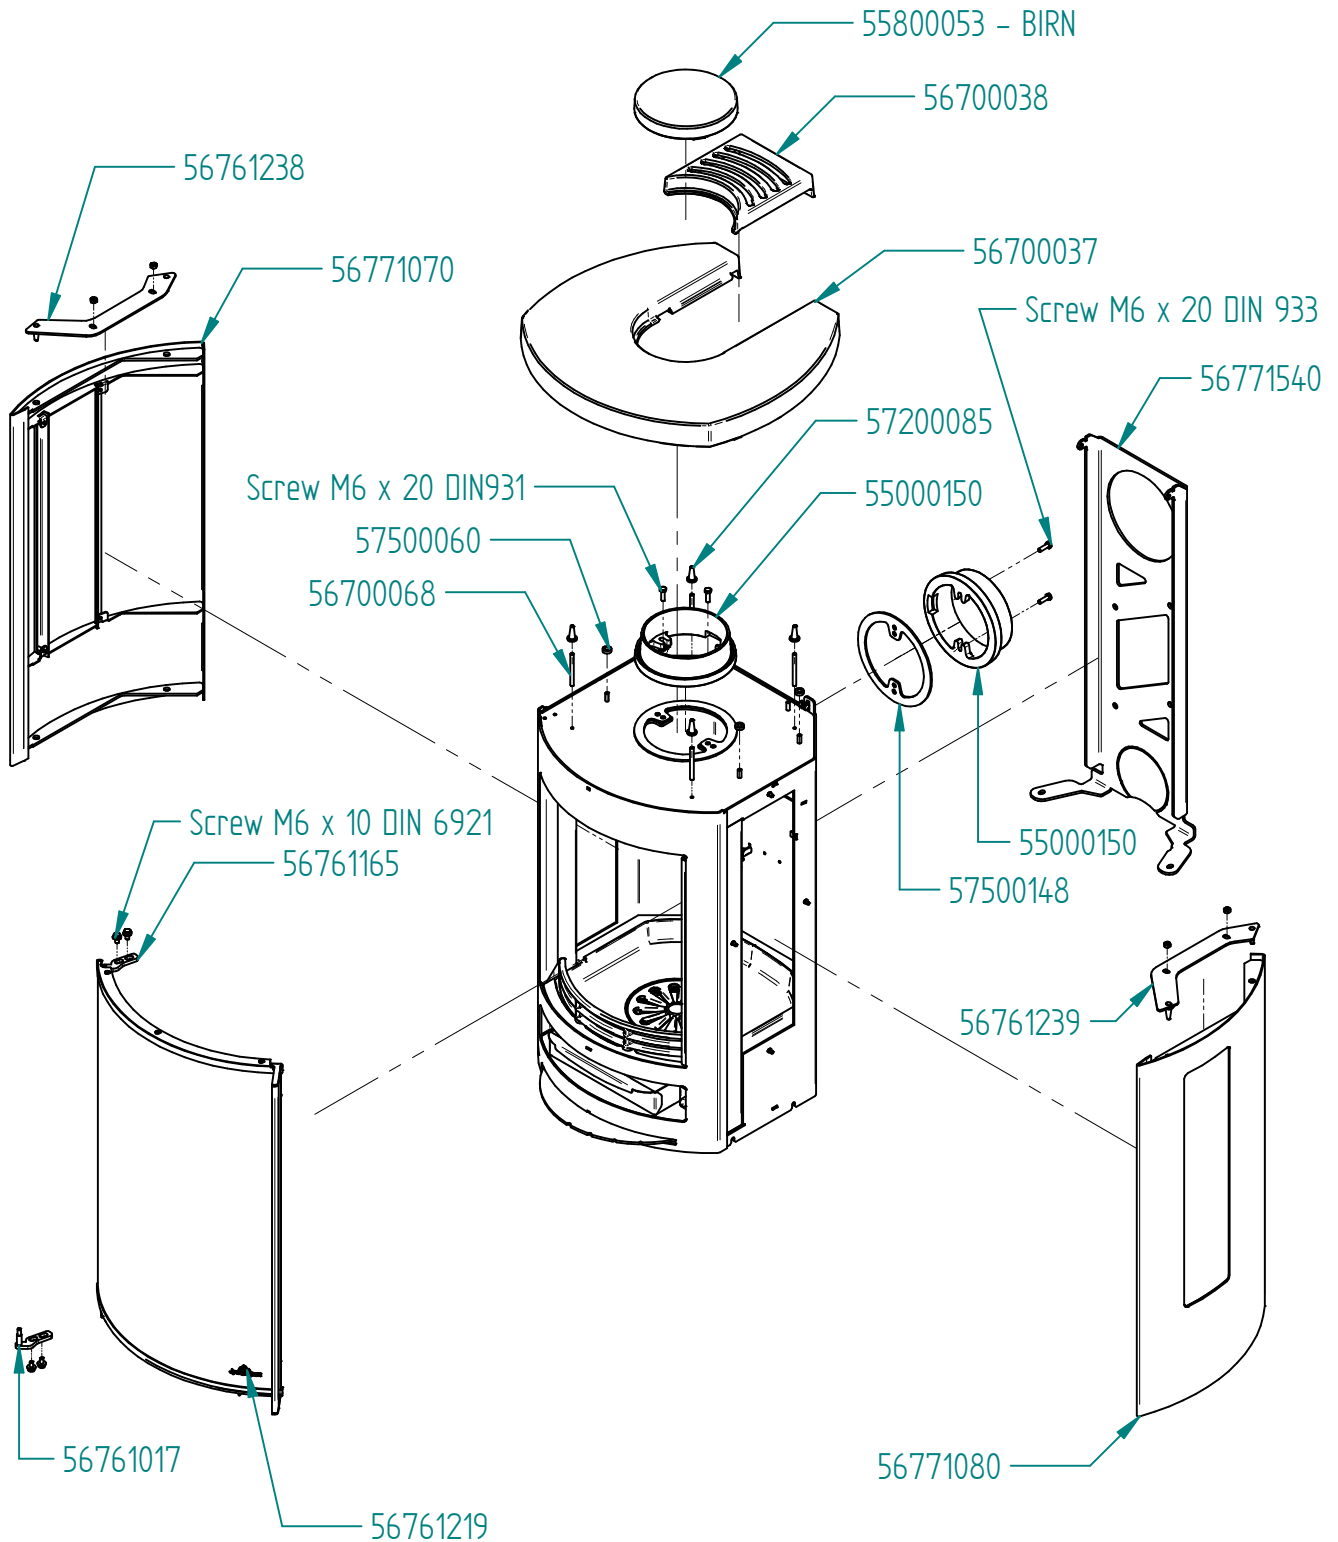

Model:

Cozy Wall  
with side glass

Sheet/Sheets: 1 / 10

Date: 13/06-2022

Model:

Cozy Wall  
with side glass

Sheet/Sheets: 2 / 10

Date: 13/06-2022

Model:

Cozy Wall  
with side glass

Sheet/Sheets: 3 / 10

Date: 13/06-2022

Door complet 56761219

Model:

Cozy Wall  
with side glass

Sheet/Sheets: 4 / 10

Date: 13/06-2022

Model:

Cozy Wall  
with side glass

Sheet/Sheets: 5 / 10

Date: 13/06-2022

Vermiculit complet 56761270

Model:

Cozy Wall  
with side glass