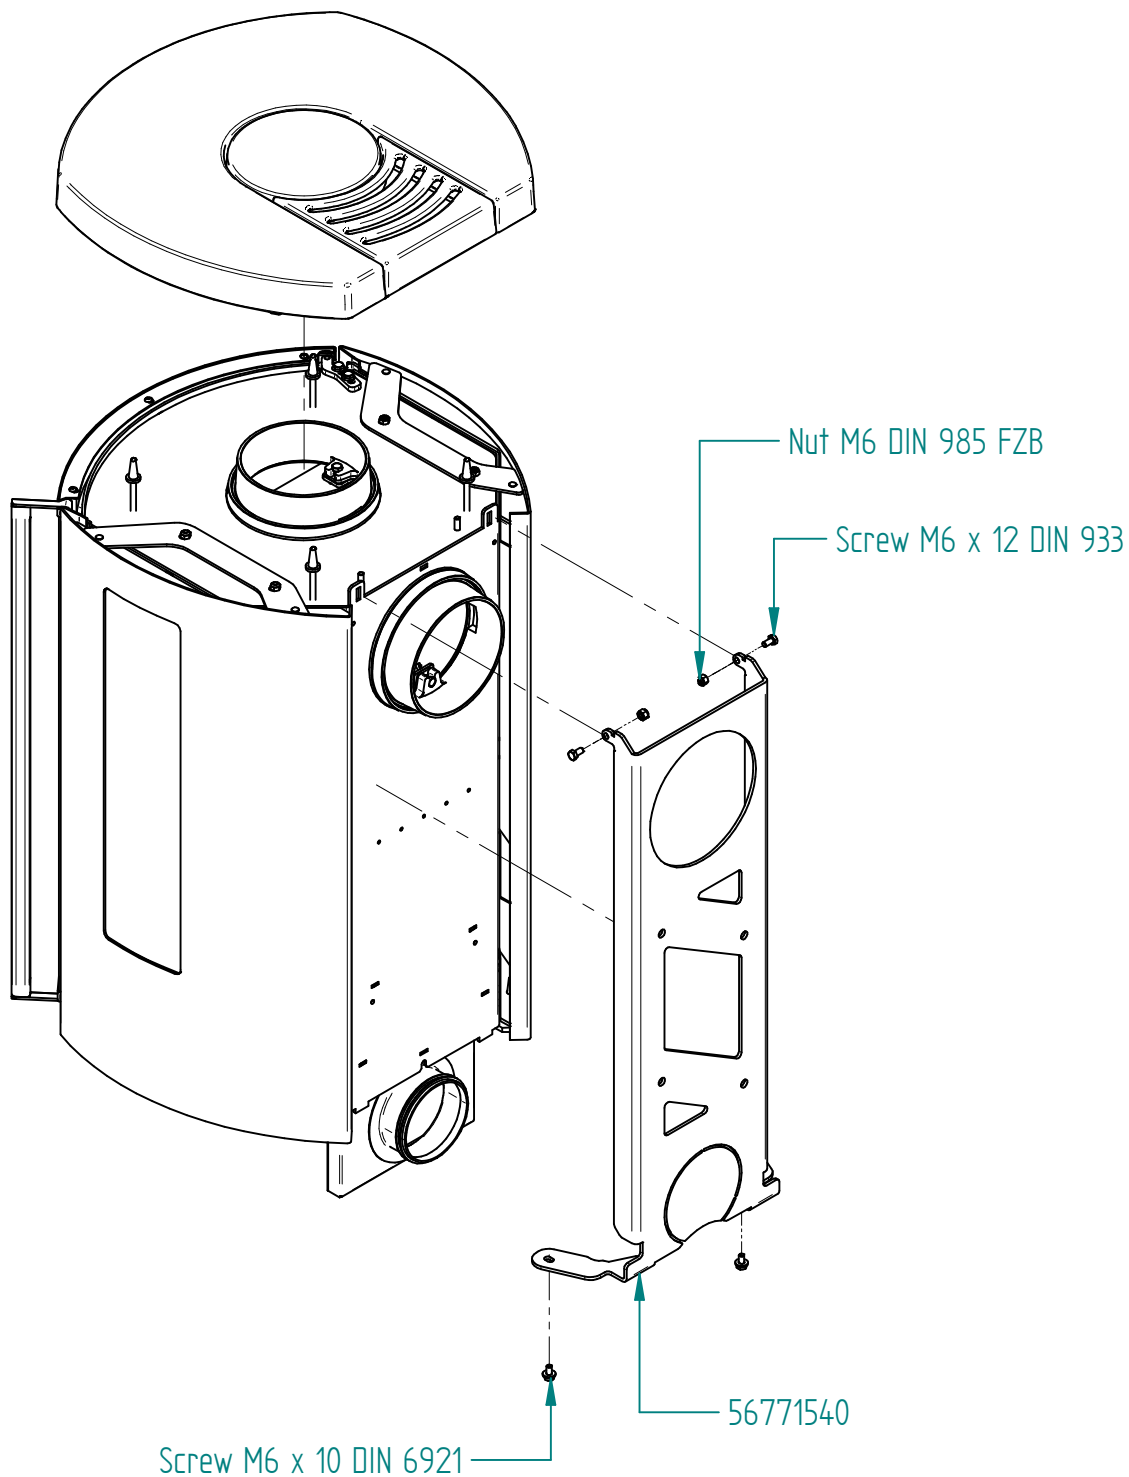

Model:

Cozy Wall
with side glass

Sheet/Sheets: 8 / 10

Date: 13/06-2022