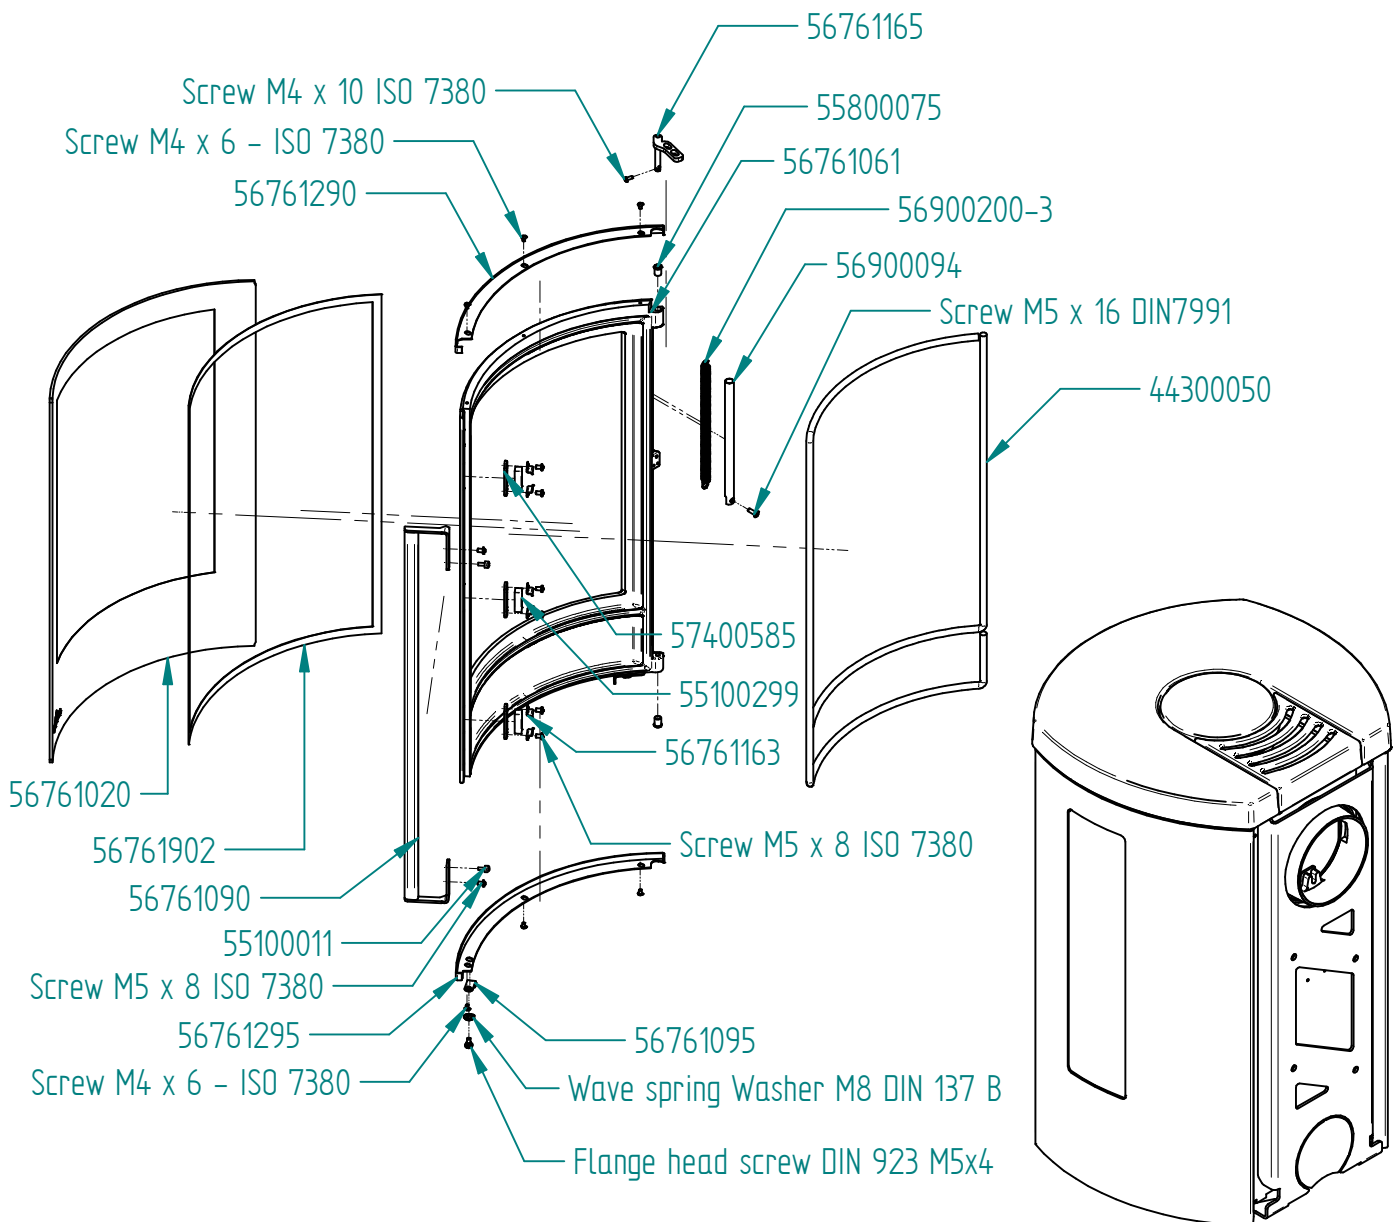

Model:

Cozy Wall  
with side glass

Sheet/Sheets: 1 / 10

Date: 13/06-2022

Model:

Cozy Wall  
with side glass

Sheet/Sheets: 2 / 10

Date: 13/06-2022

Model:

Cozy Wall  
with side glass

Sheet/Sheets: 3 / 10

Date: 13/06-2022

Door complet 56761219

Model:

Cozy Wall  
with side glass

Sheet/Sheets: 4 / 10

Date: 13/06-2022

Model:

Cozy Wall  
with side glass

Sheet/Sheets: 5 / 10

Date: 13/06-2022

Vermiculit complet 56761270

Model:

Cozy Wall  
with side glass