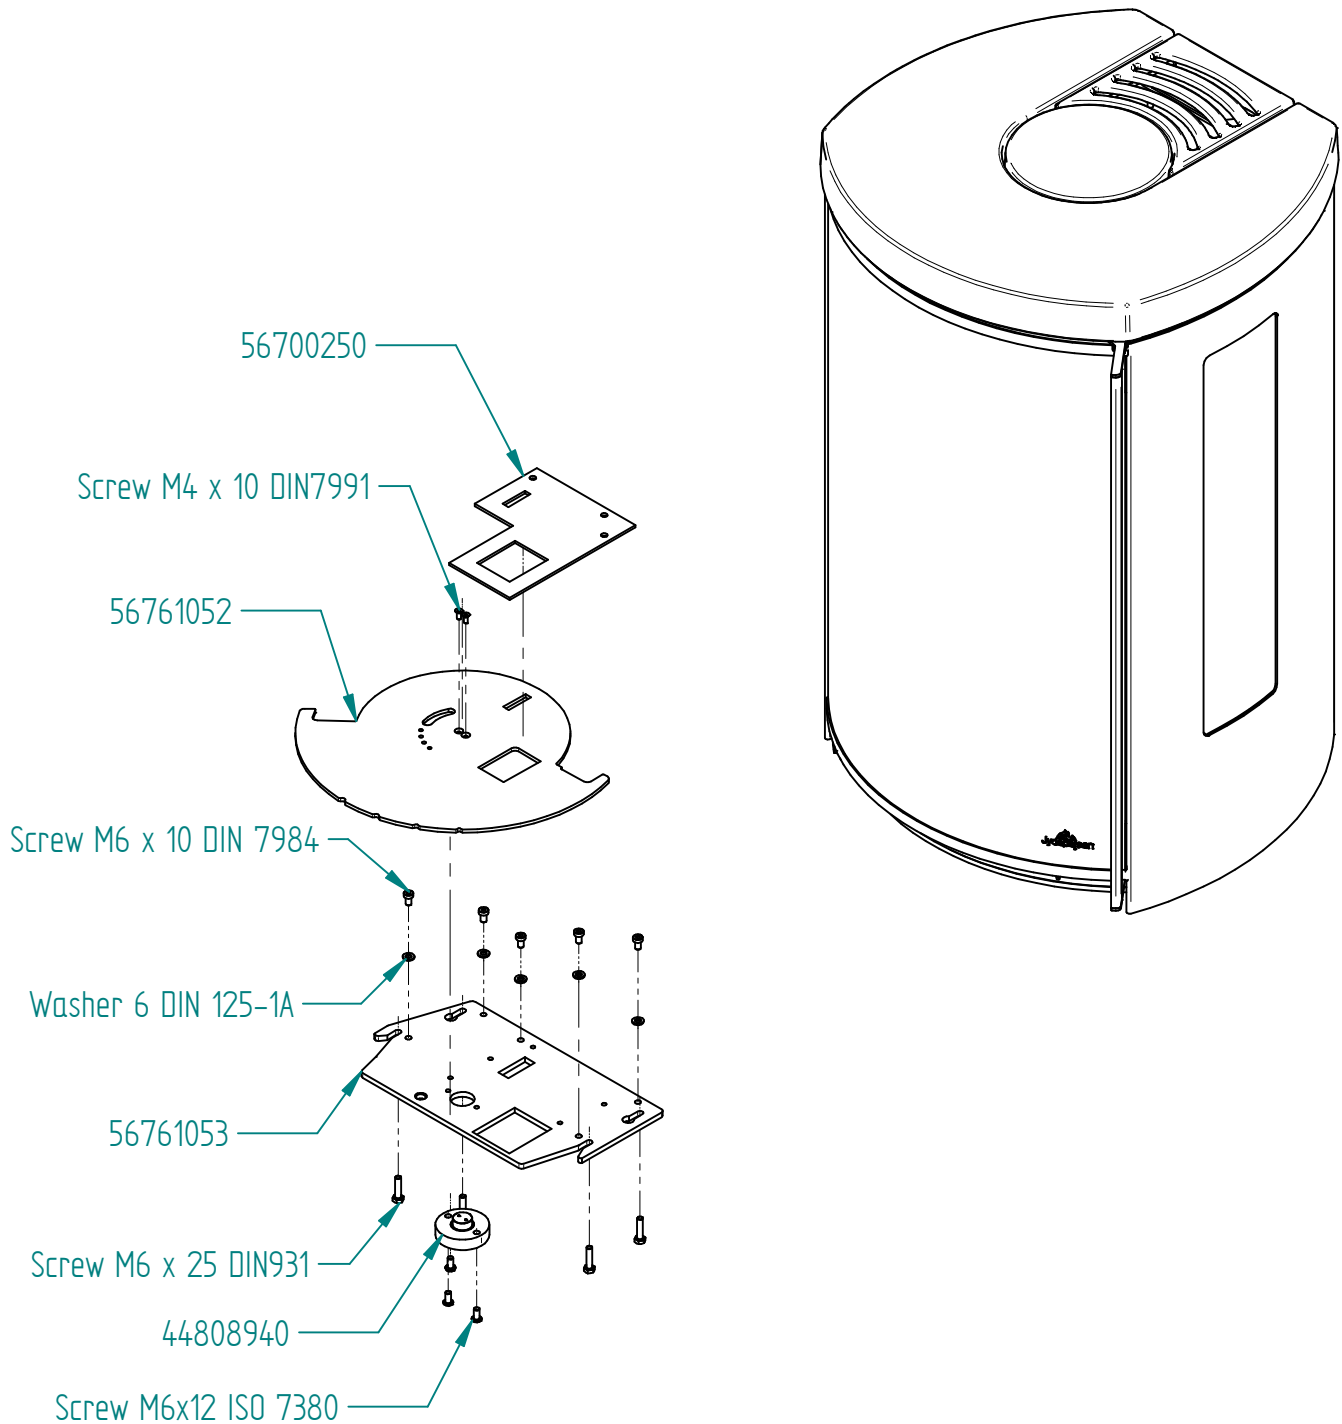

Date: 13/06-2022

Model:

Cozy Wall  
with side glass

Sheet/Sheets: 5 / 10

Date: 13/06-2022

Vermiculit complet 56761270

Model:

Cozy Wall  
with side glass

Sheet/Sheets: 6 / 10

Date: 13/06-2022

Air regulator complet 56761051

Model:

Cozy Wall  
with side glass

Sheet/Sheets: 7 / 10

Date: 13/06-2022

Model: