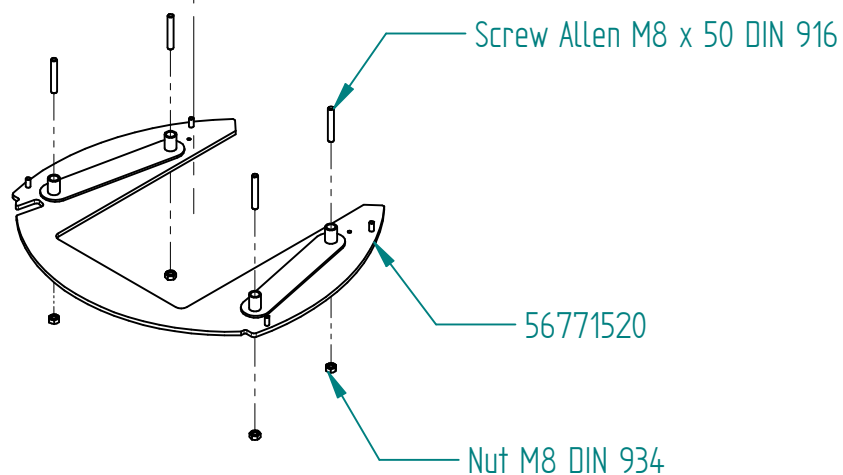

Date: 13/06-2022

Model:

Cozy Wall  
with side glass

Sheet/Sheets: 5 / 10

Date: 13/06-2022

Vermiculit complet 56761270

Model:

Cozy Wall  
with side glass

Sheet/Sheets: 6 / 10

Date: 13/06-2022

Air regulator complet 56761051

Model:

Cozy Wall  
with side glass

Sheet/Sheets: 7 / 10

Date: 13/06-2022

Model: