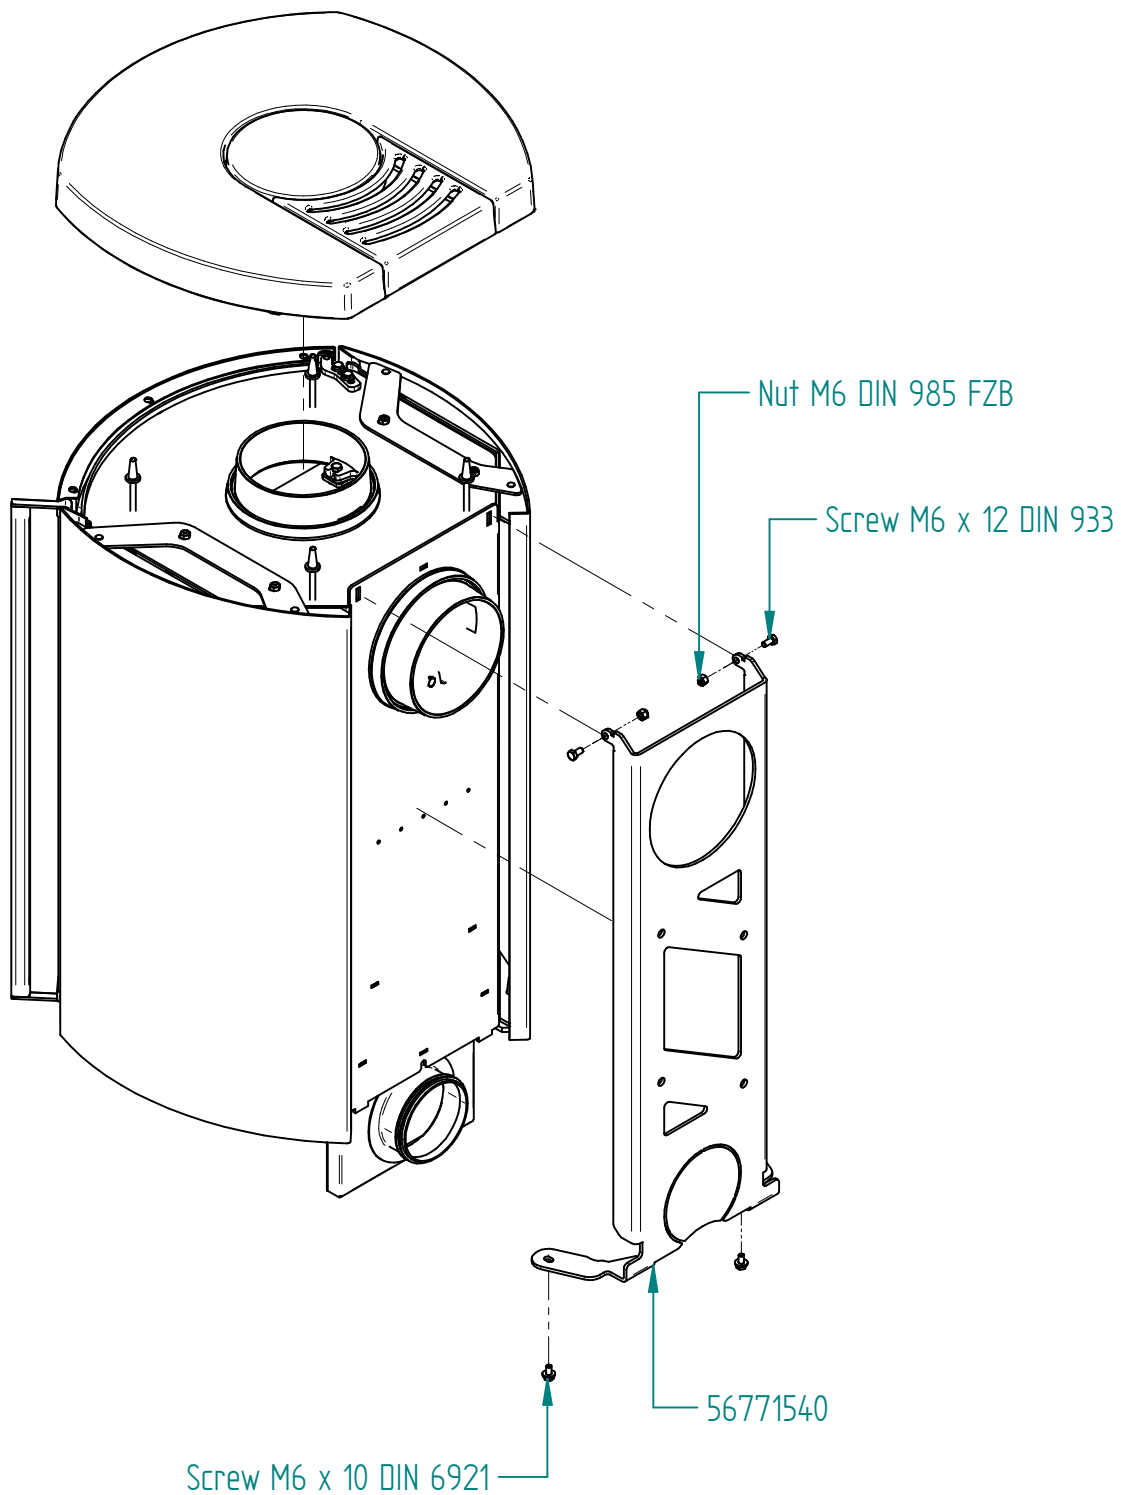

Model:

Cozy Wall
without side glass

Sheet/Sheets: 8 / 10

Date: 14/06-2022