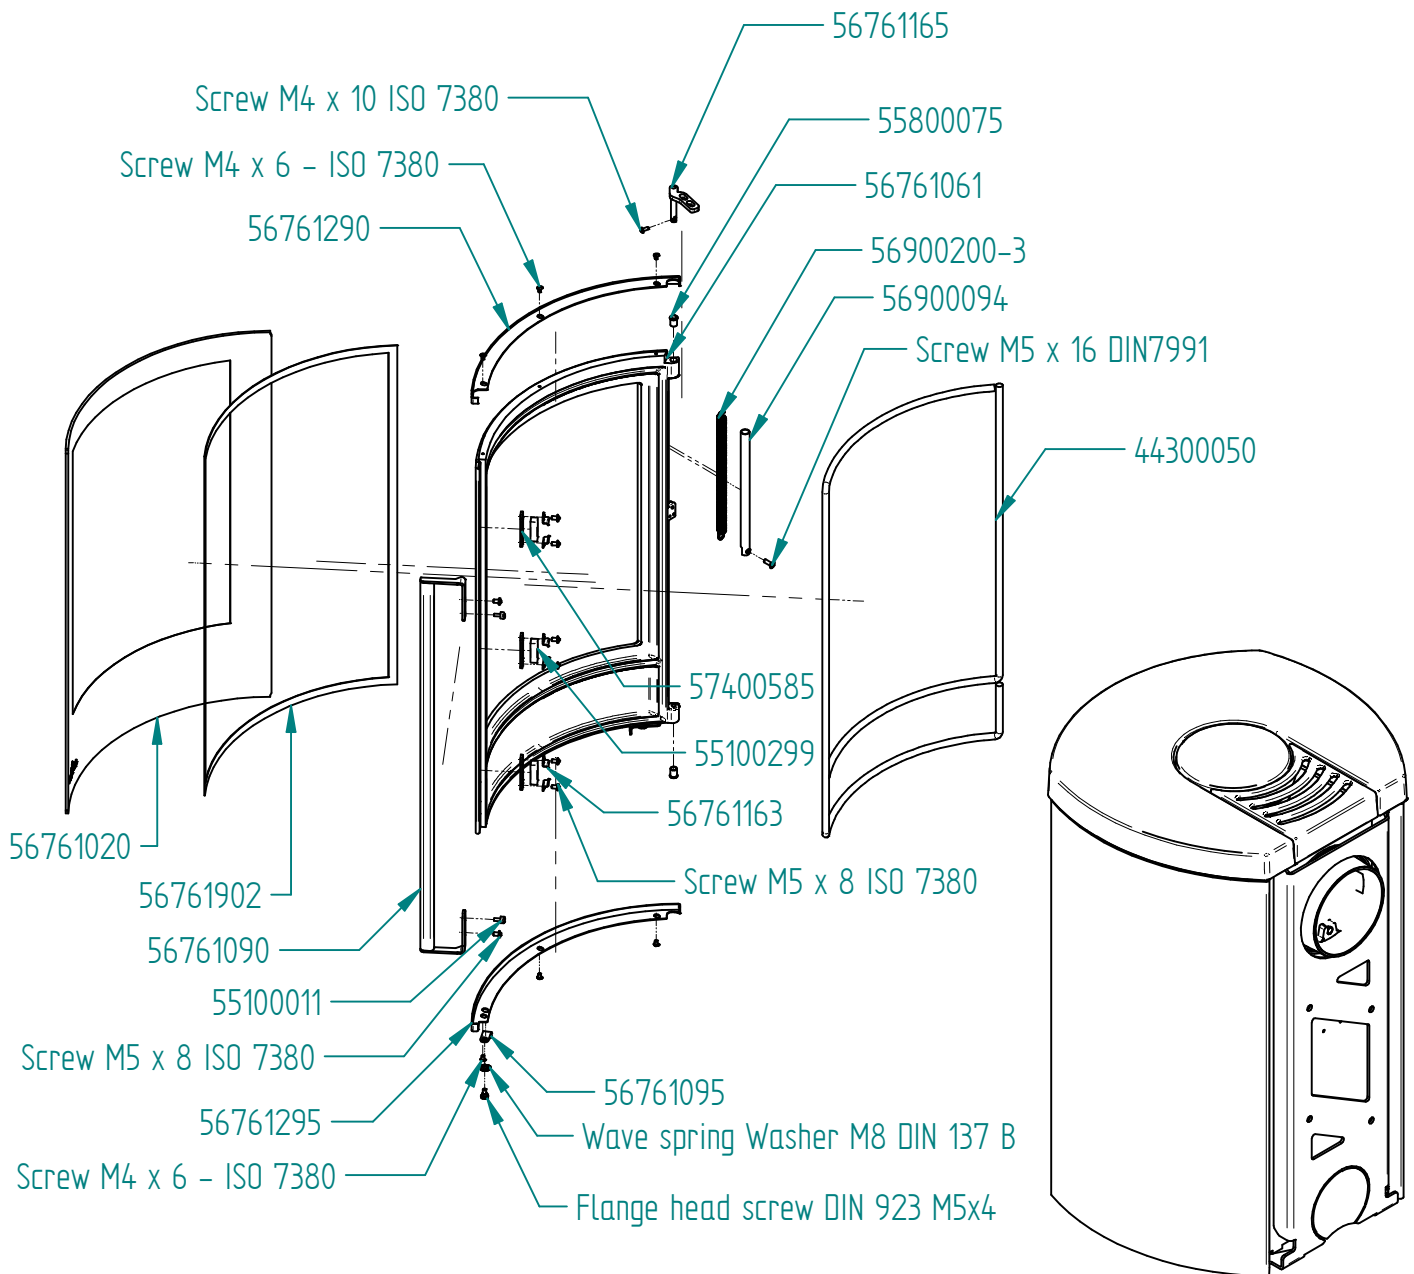

Model:

Cozy Wall  
without side glass

Sheet/Sheets: 1 / 10

Date: 14/06-2022

Model:

Cozy Wall  
without side glass

Sheet/Sheets: 2 / 10

Date: 14/06-2022

Model:

Cozy Wall  
without side glass

Sheet/Sheets: 3 / 10

Date: 14/06-2022

Door complet 56761219

Model:

Cozy Wall  
without side glass

Sheet/Sheets: 4 / 10

Date: 14/06-2022

Model:

Cozy Wall  
without side glass

Sheet/Sheets: 5 / 10

Date: 14/06-2022

Vermiculit complet 44101000-0

Model:

Cozy Wall  
without side glass