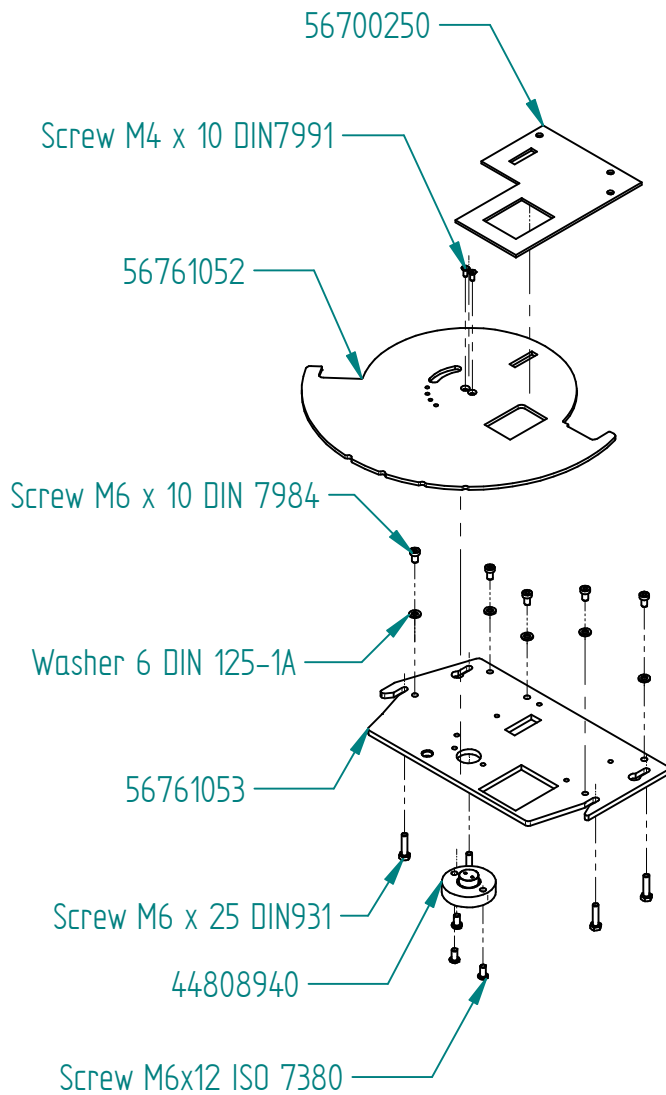

Date: 14/06-2022

Model:

Cozy Wall  
without side glass

Sheet/Sheets: 5 / 10

Date: 14/06-2022

Vermiculit complet 44101000-0

Model:

Cozy Wall  
without side glass

Sheet/Sheets: 6 / 10

Date: 14/06-2022

Air regulator complet 56761051

Model:

Cozy Wall  
without side glass

Sheet/Sheets: 7 / 10

Date: 14/06-2022

Model: