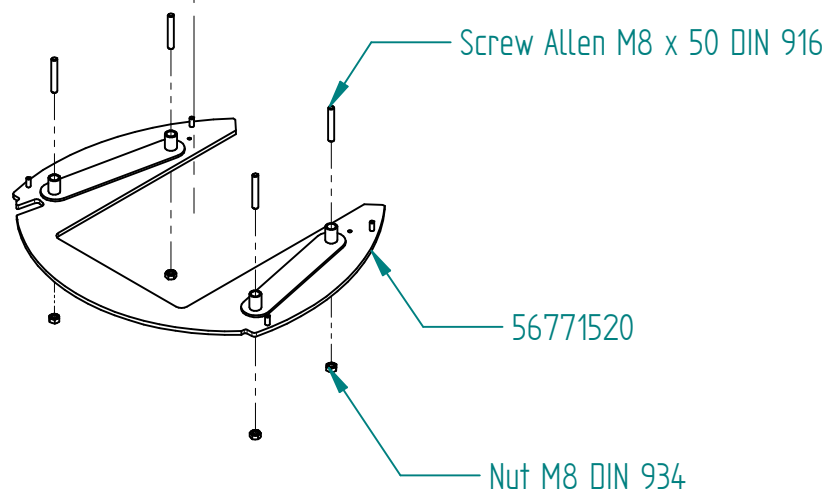

Date: 14/06-2022

Model:

Cozy Wall  
without side glass

Sheet/Sheets: 5 / 10

Date: 14/06-2022

Vermiculit complet 44101000-0

Model:

Cozy Wall  
without side glass

Sheet/Sheets: 6 / 10

Date: 14/06-2022

Air regulator complet 56761051

Model:

Cozy Wall  
without side glass

Sheet/Sheets: 7 / 10

Date: 14/06-2022

Model:

Cozy Wall  
without side glass

Sheet/Sheets: 8 / 10

Date: 14/06-2022

Model:

Cozy Wall  
without side glass

Sheet/Sheets: 9 / 10

Date: 14/06-2022

Complet burning chamber 56771500

Model:

Cozy Wall  
 without side glass

Sheet/Sheets: 10 / 10

Date: 14/06-2022