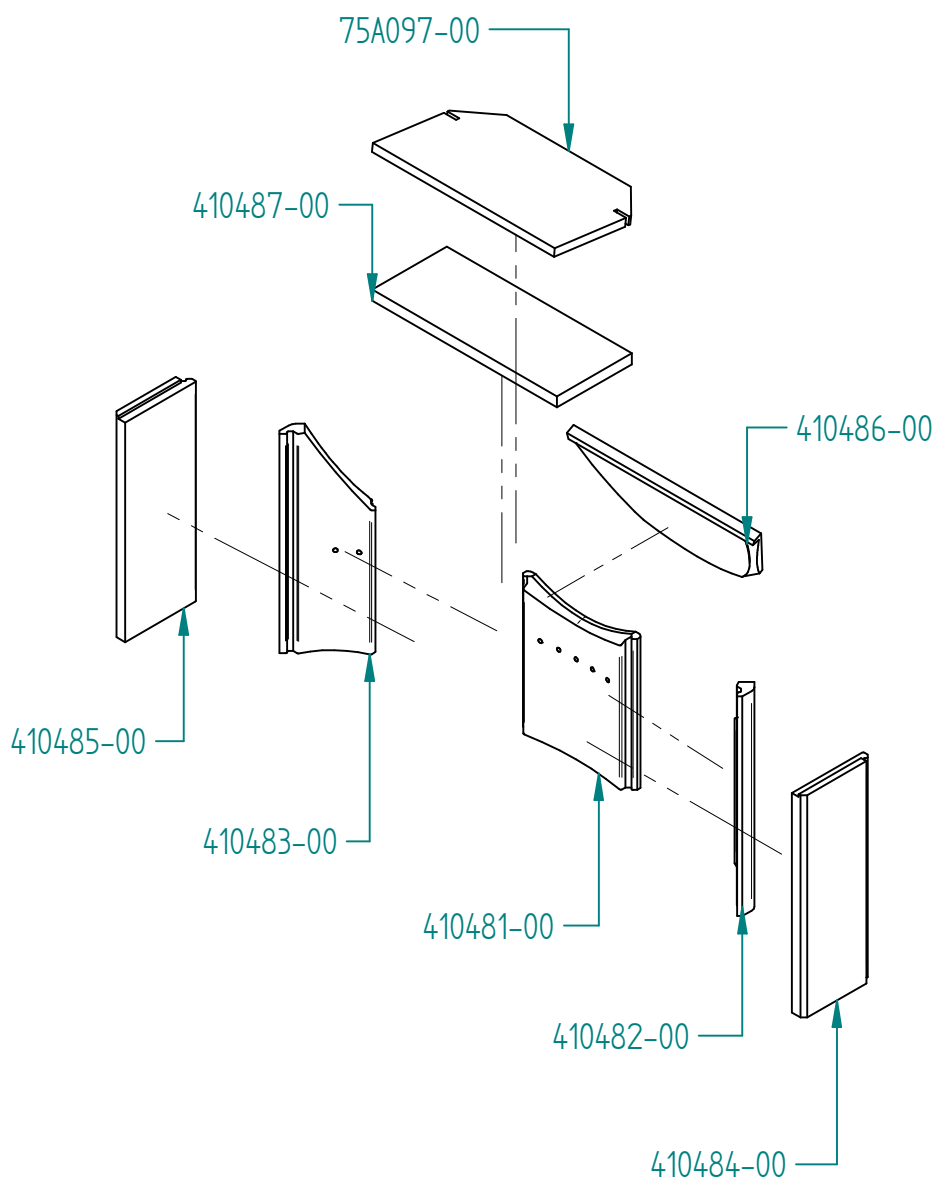

Date: 14/06-2022

Model:

Cozy Wall  
without side glass

Sheet/Sheets: 5 / 10

Date: 14/06-2022

Vermiculit complet 44101000-0

Model:

Cozy Wall  
without side glass