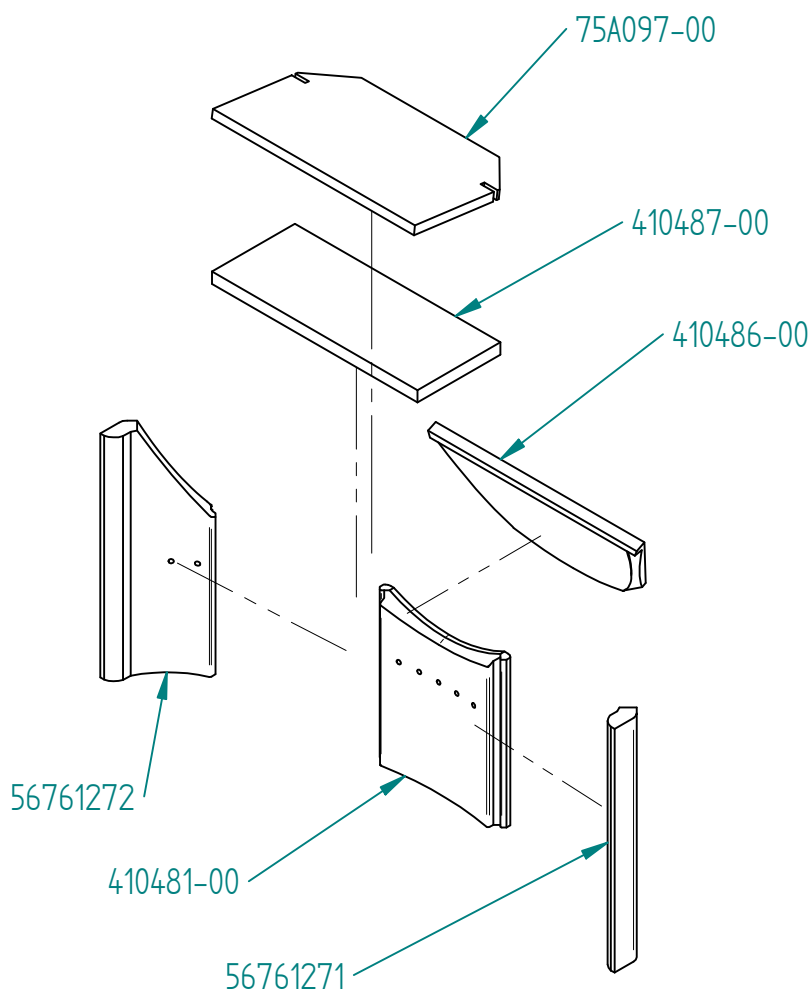

Model:

Cozy modern
with side glass

Sheet/Sheets: 5 - 9

Date: 02/09-2019

Vermuculit complet 56761270

Model:

Cozy modern
with side glass

Sheet/Sheets: 6 - 9