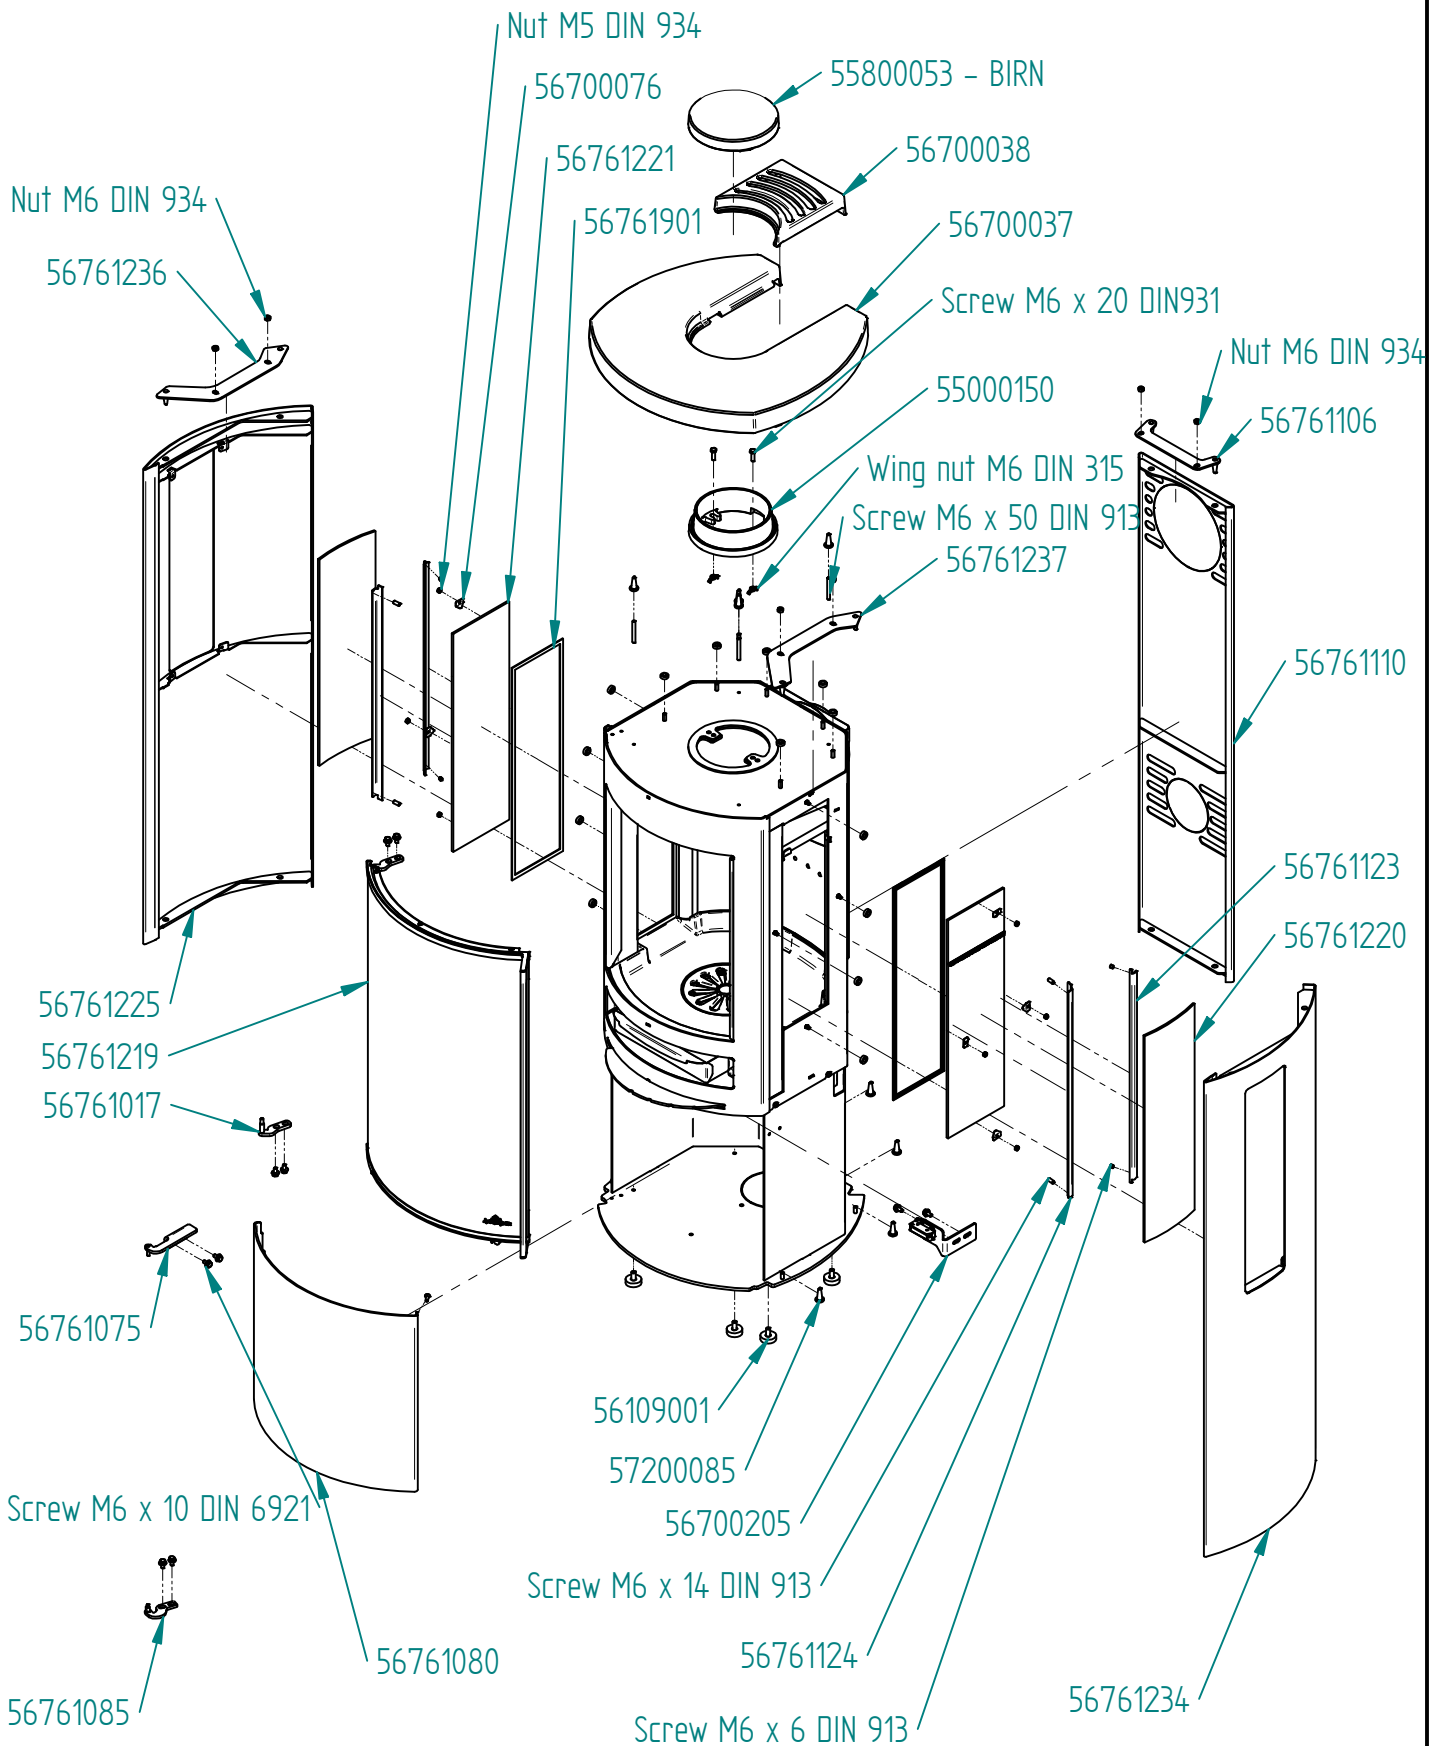

Model:

Cozy modern
with side glass

Sheet/Sheets: 2 - 9

Date: 02/09-2019