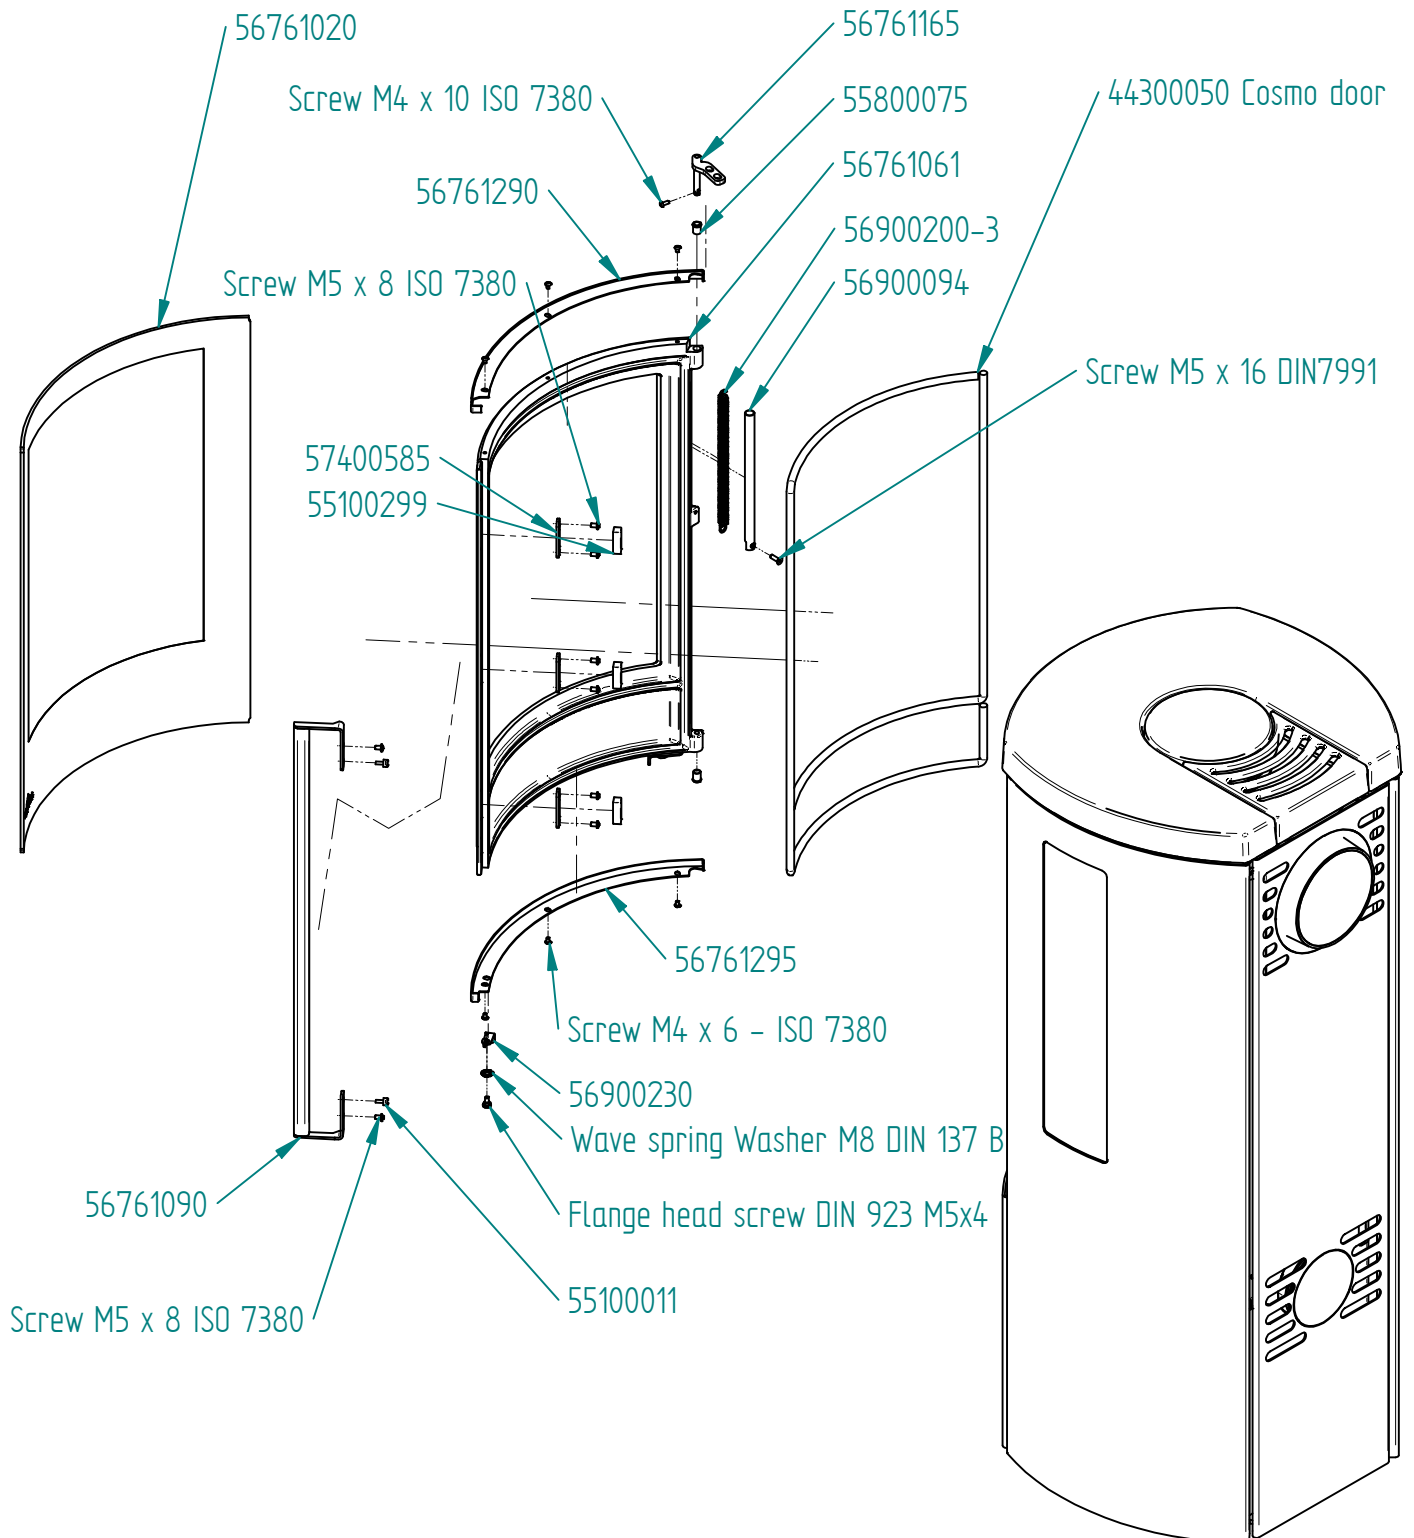

Model:

Cozy modern
with side glass

Sheet/Sheets: 3 - 9

Date: 02/09-2019