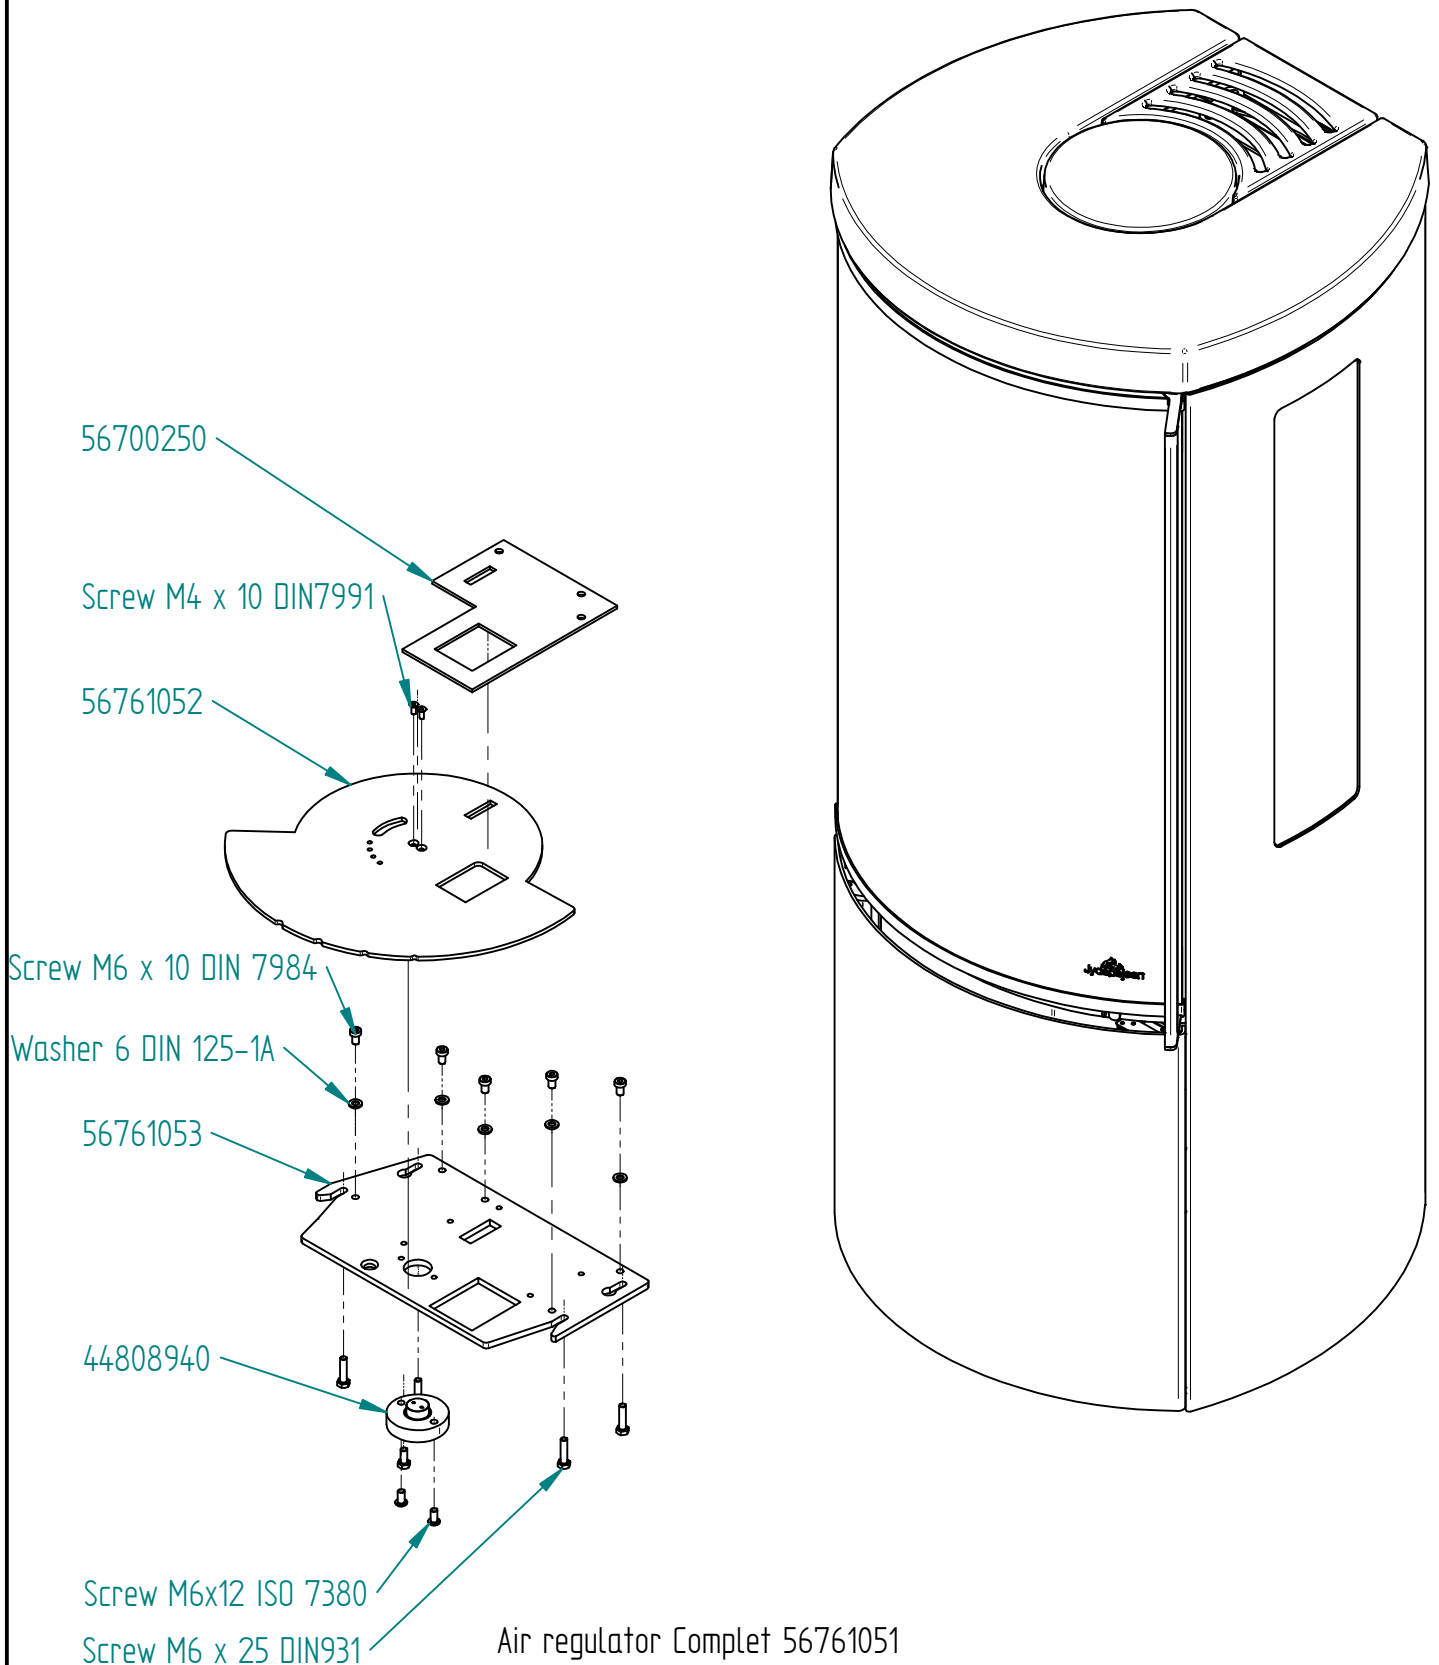

Model:

Cozy modern
with side glass

Sheet/Sheets: 6 - 9

Date: 02/09-2019