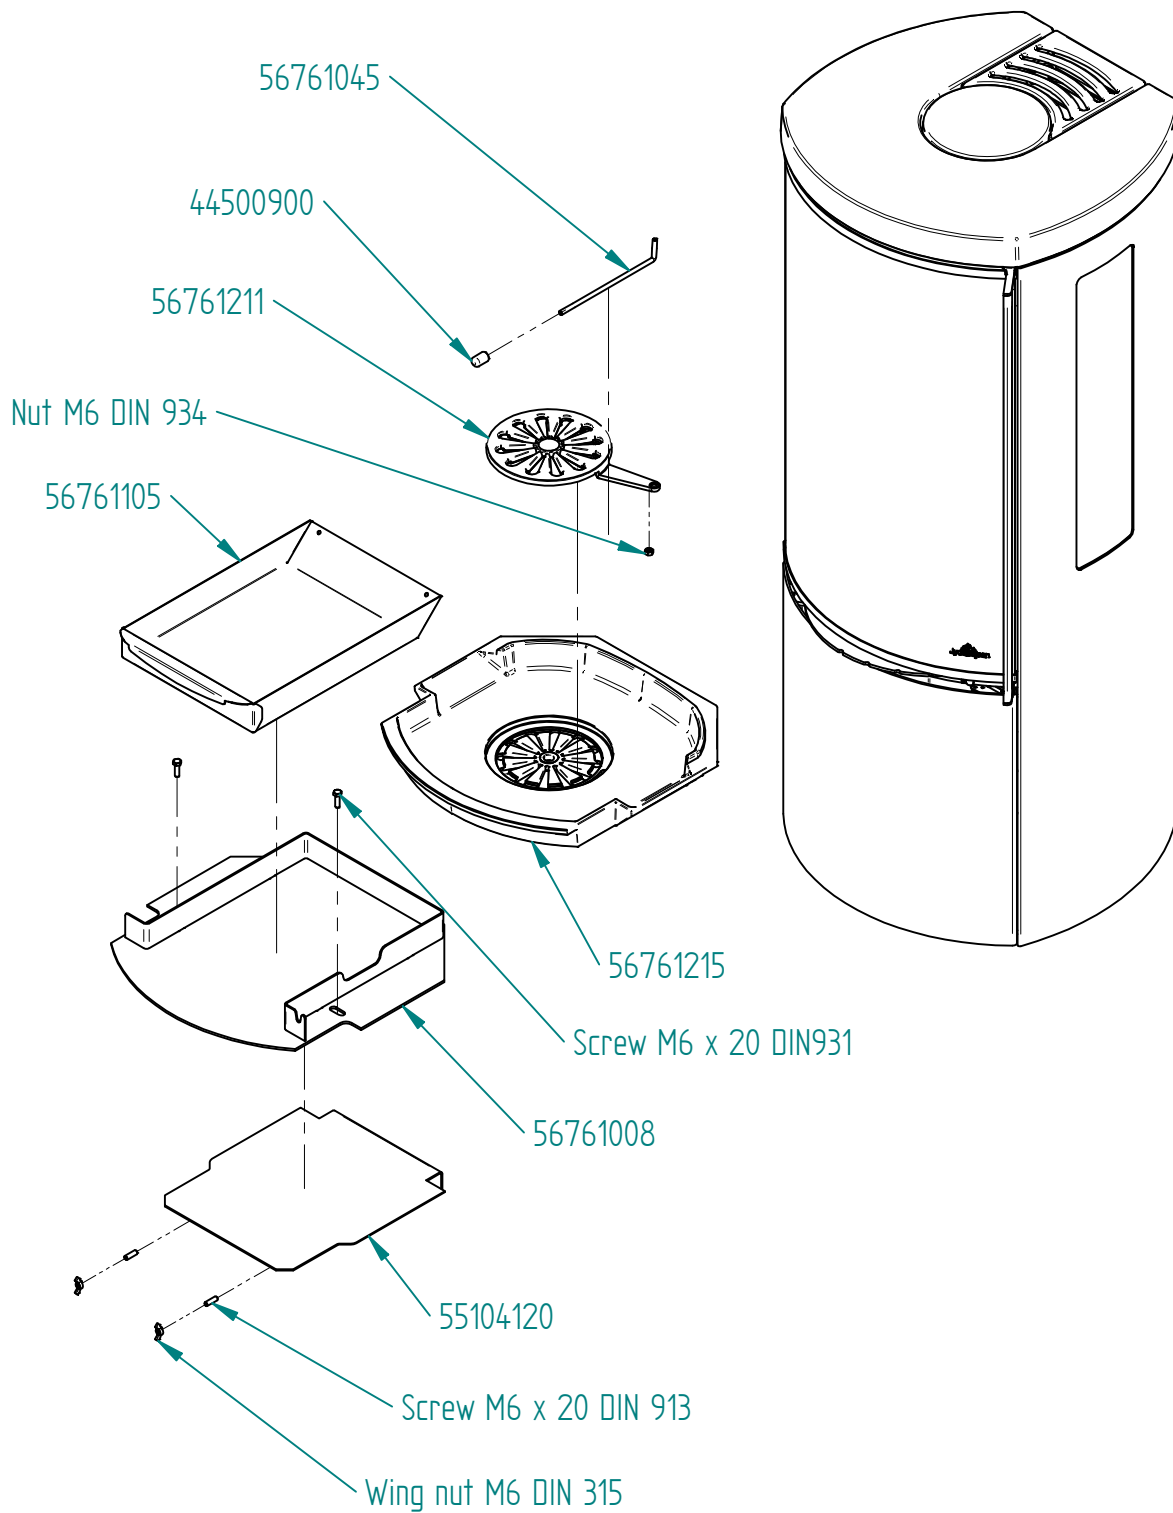

Model:

Cozy modern
with side glass

Sheet/Sheets: 5 - 9

Date: 02/09-2019

Vermuculit complet 56761270

Model:

Cozy modern
with side glass

Sheet/Sheets: 6 - 9