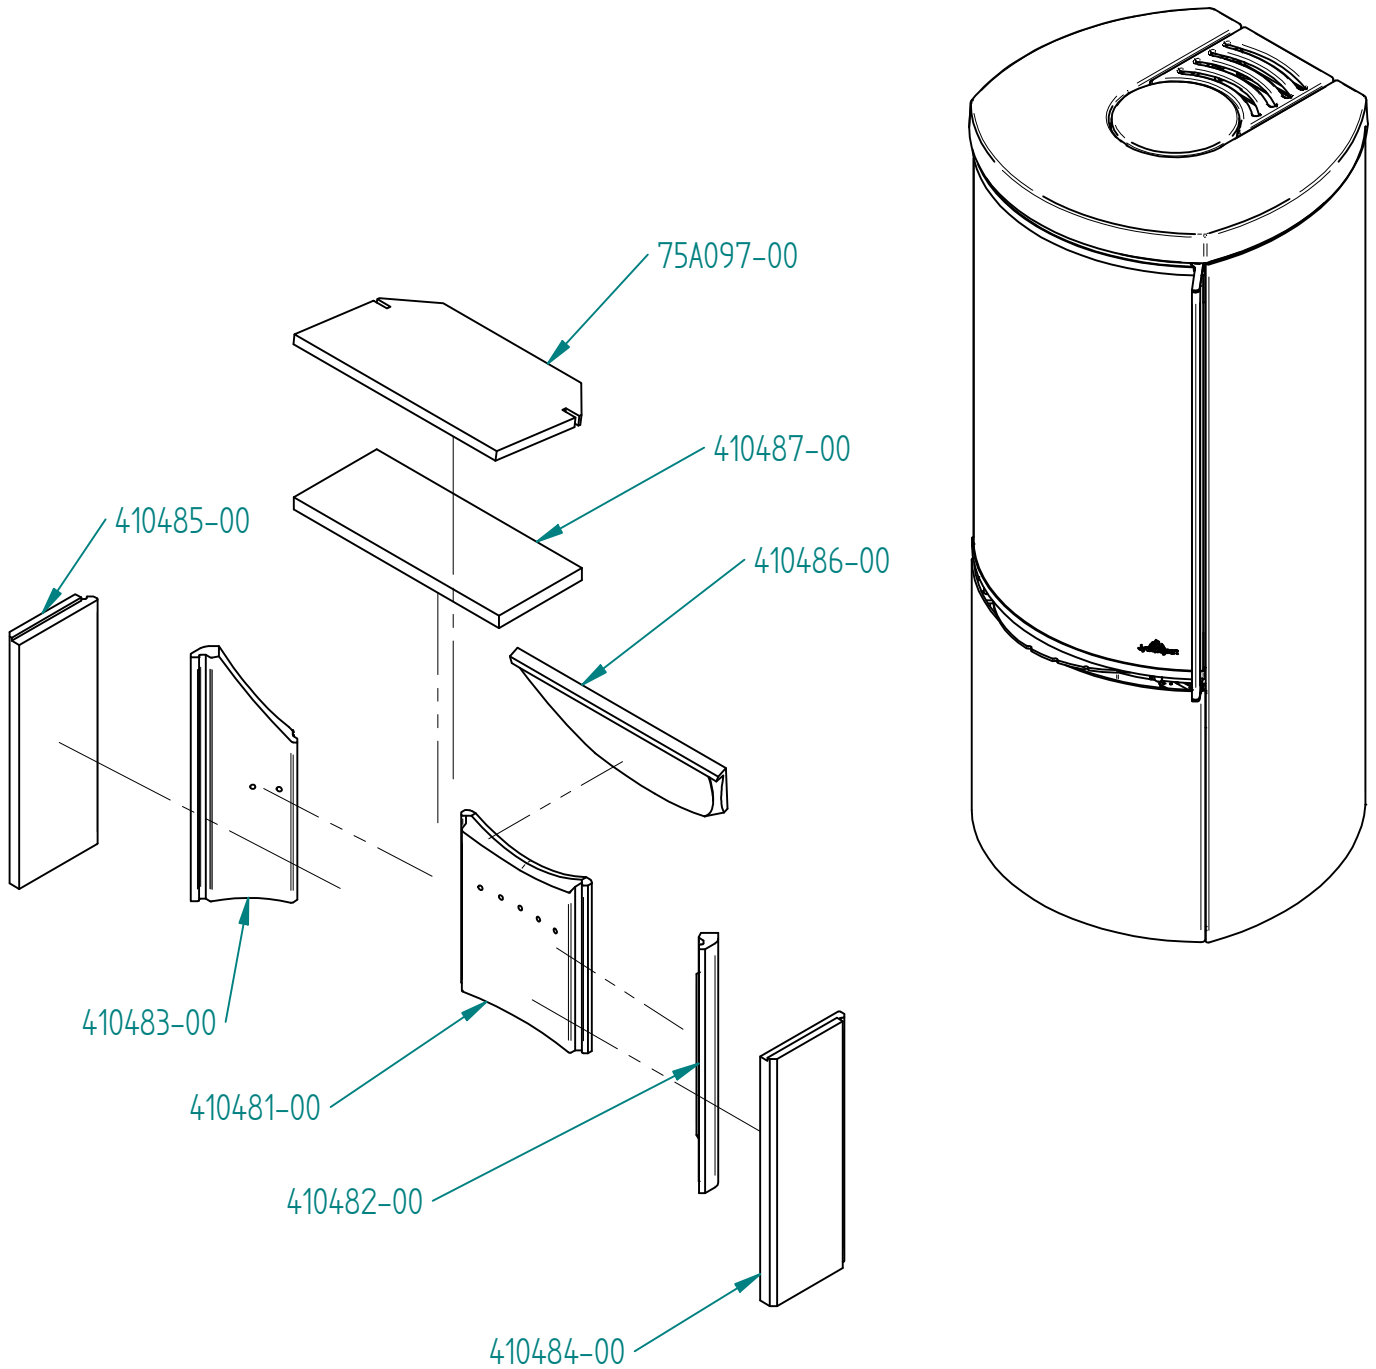

Model:

Cozy modern
w/o side glass

Sheet/Sheets: 5 - 9

Date: 02/09-2019

Vermuculit complet 44101000-0

Model:

Cozy modern
w/o side glass

Sheet/Sheets: 6 - 9