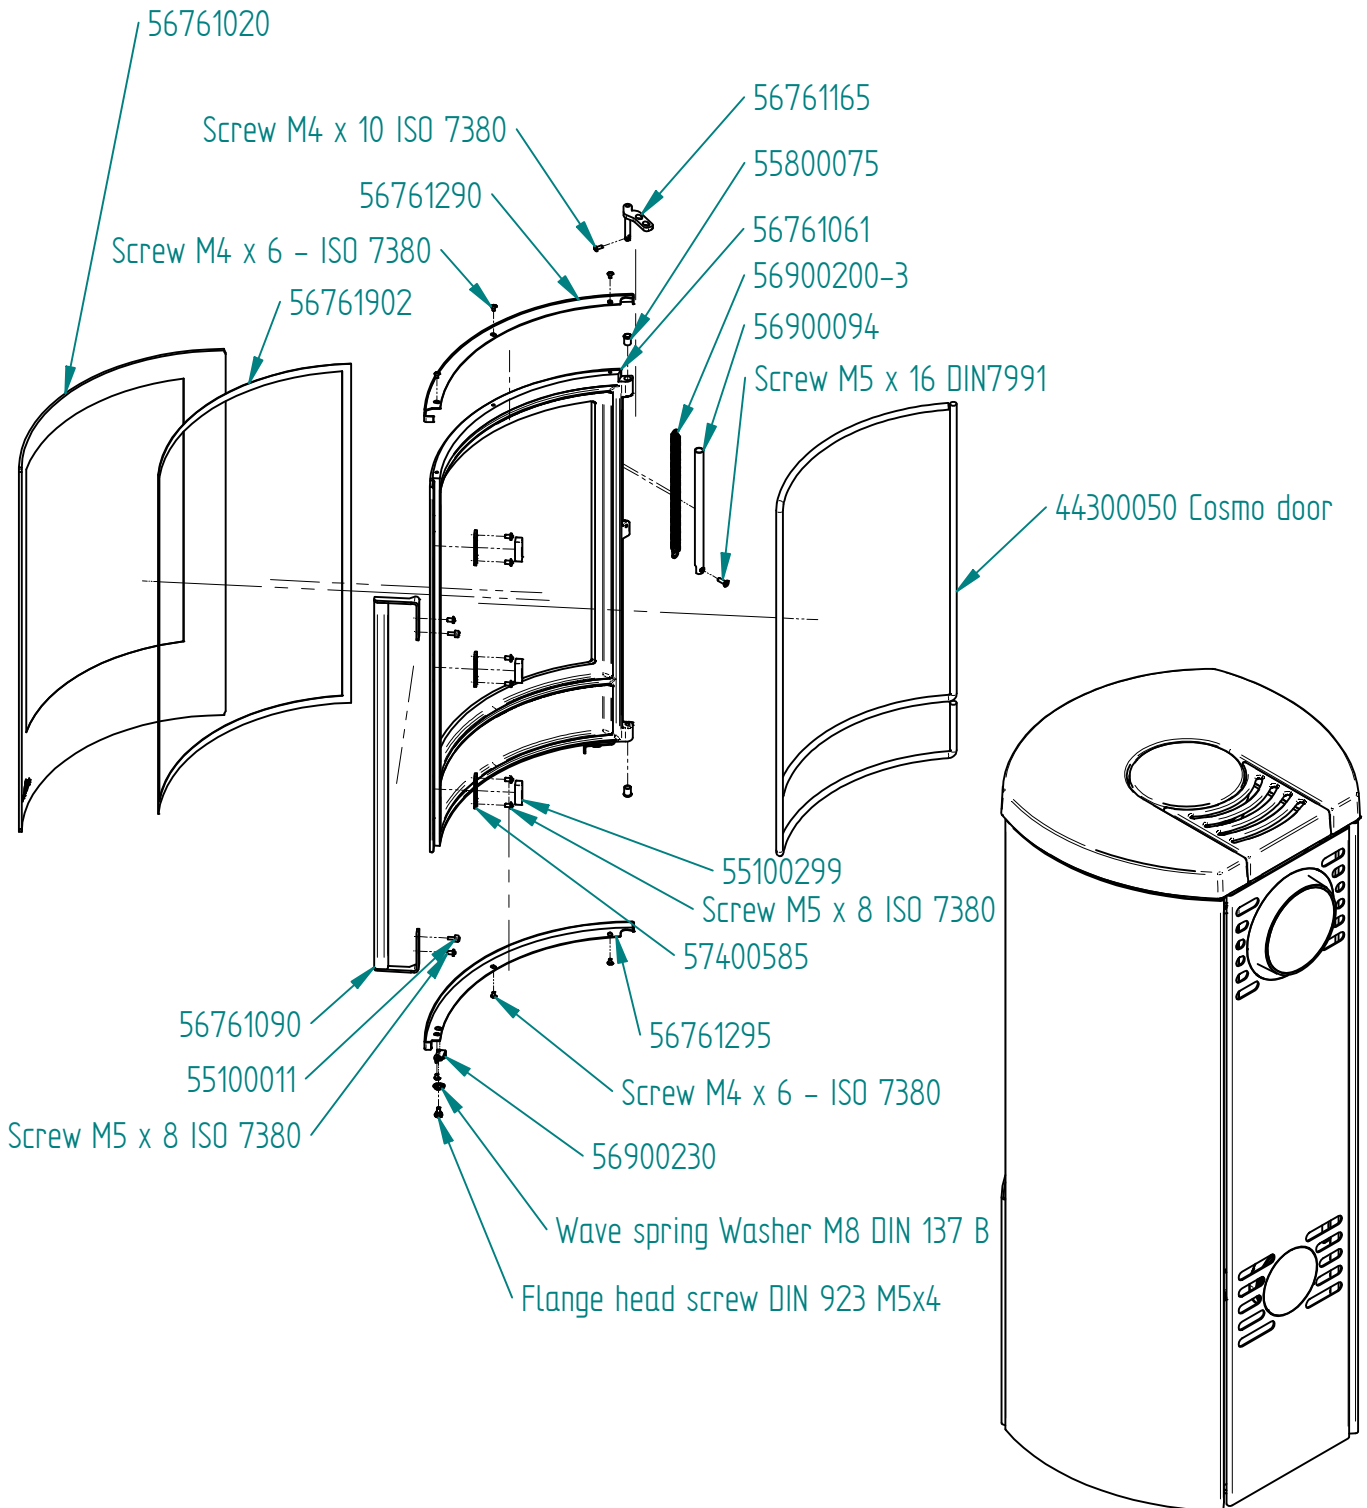

Model:

Cozy modern
w/o side glass

Sheet/Sheets: 3 - 9

Date: 02/09-2019