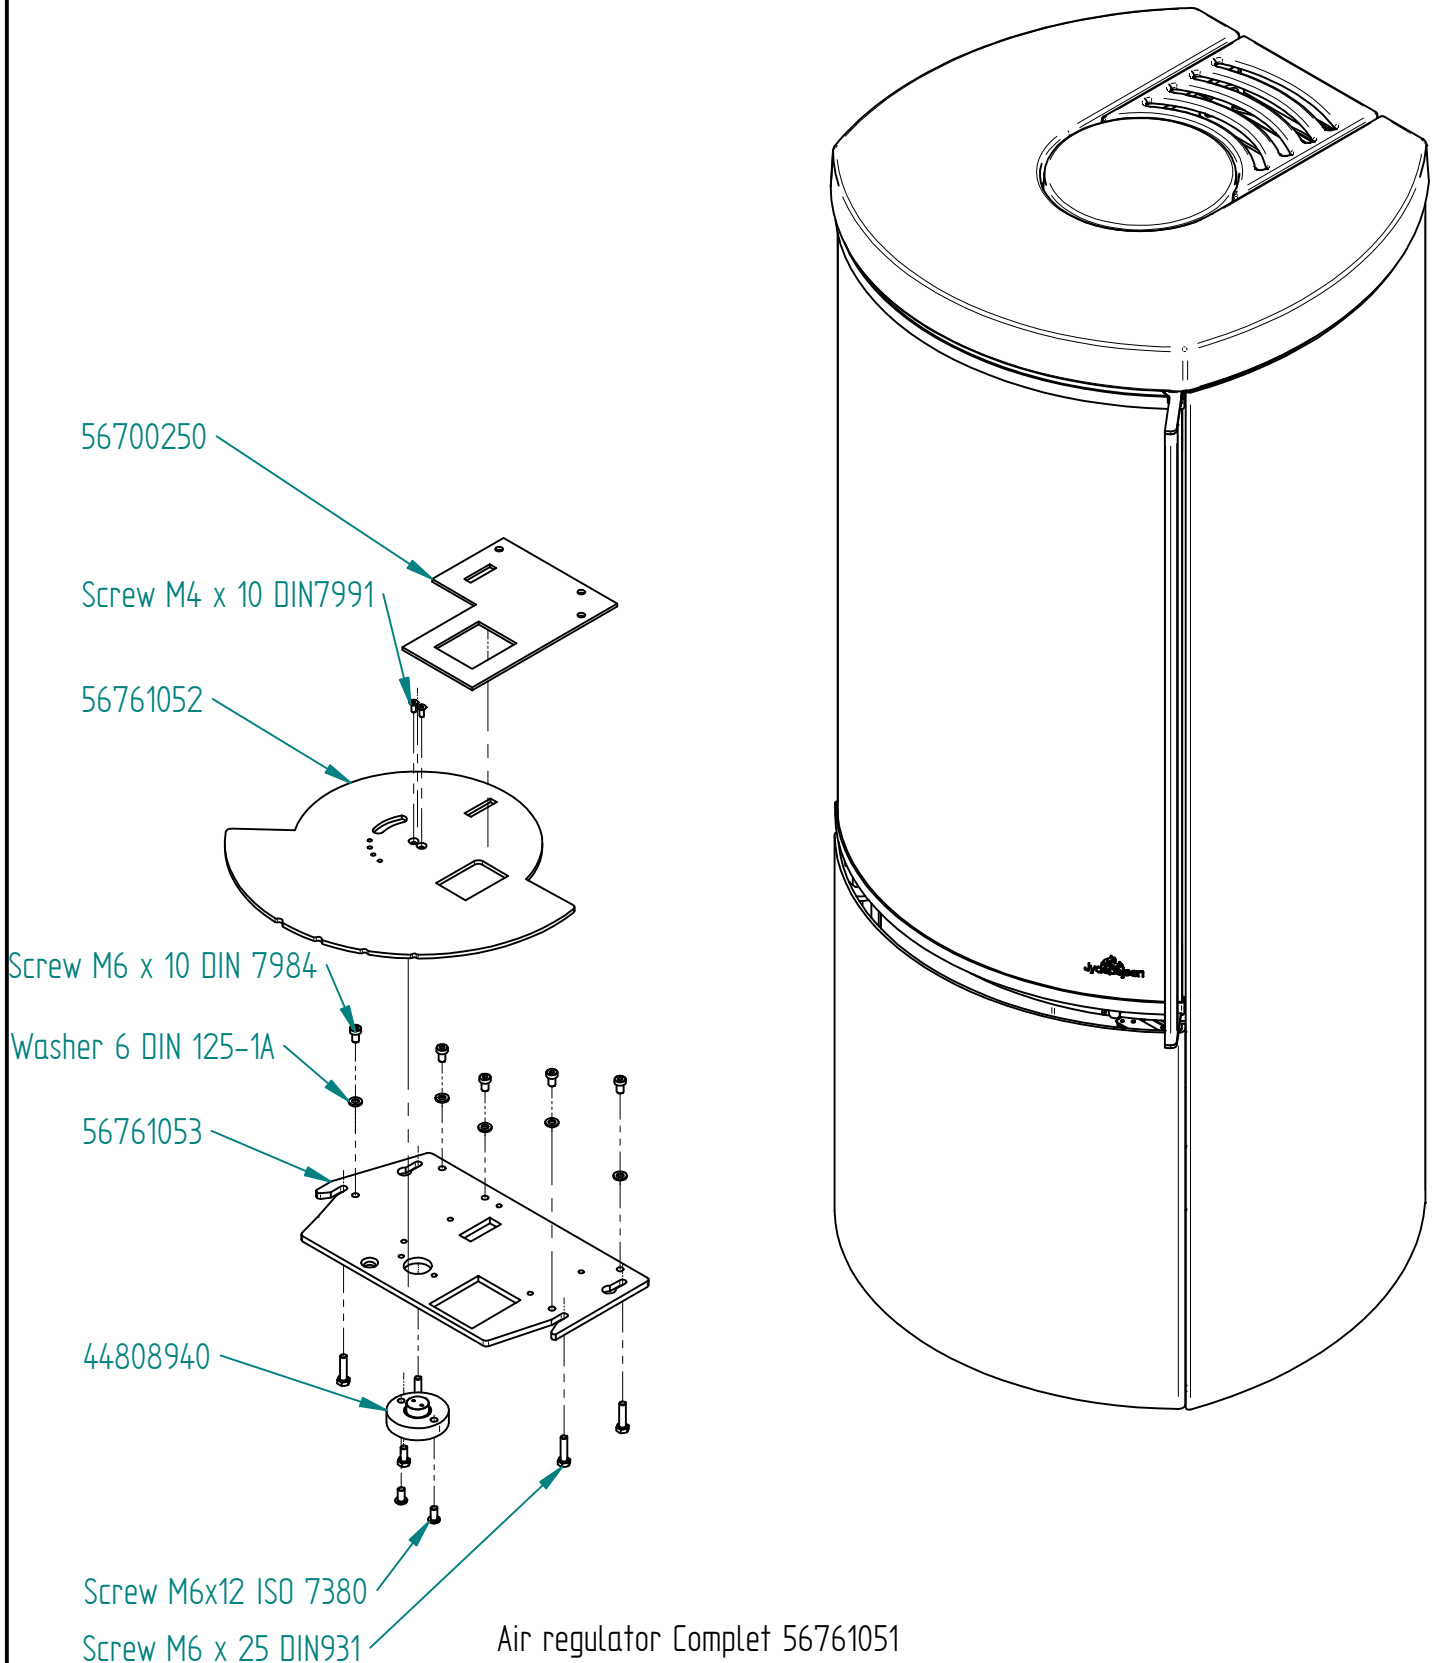

Model:

Cozy modern
w/o side glass

Sheet/Sheets: 6 - 9

Date: 02/09-2019