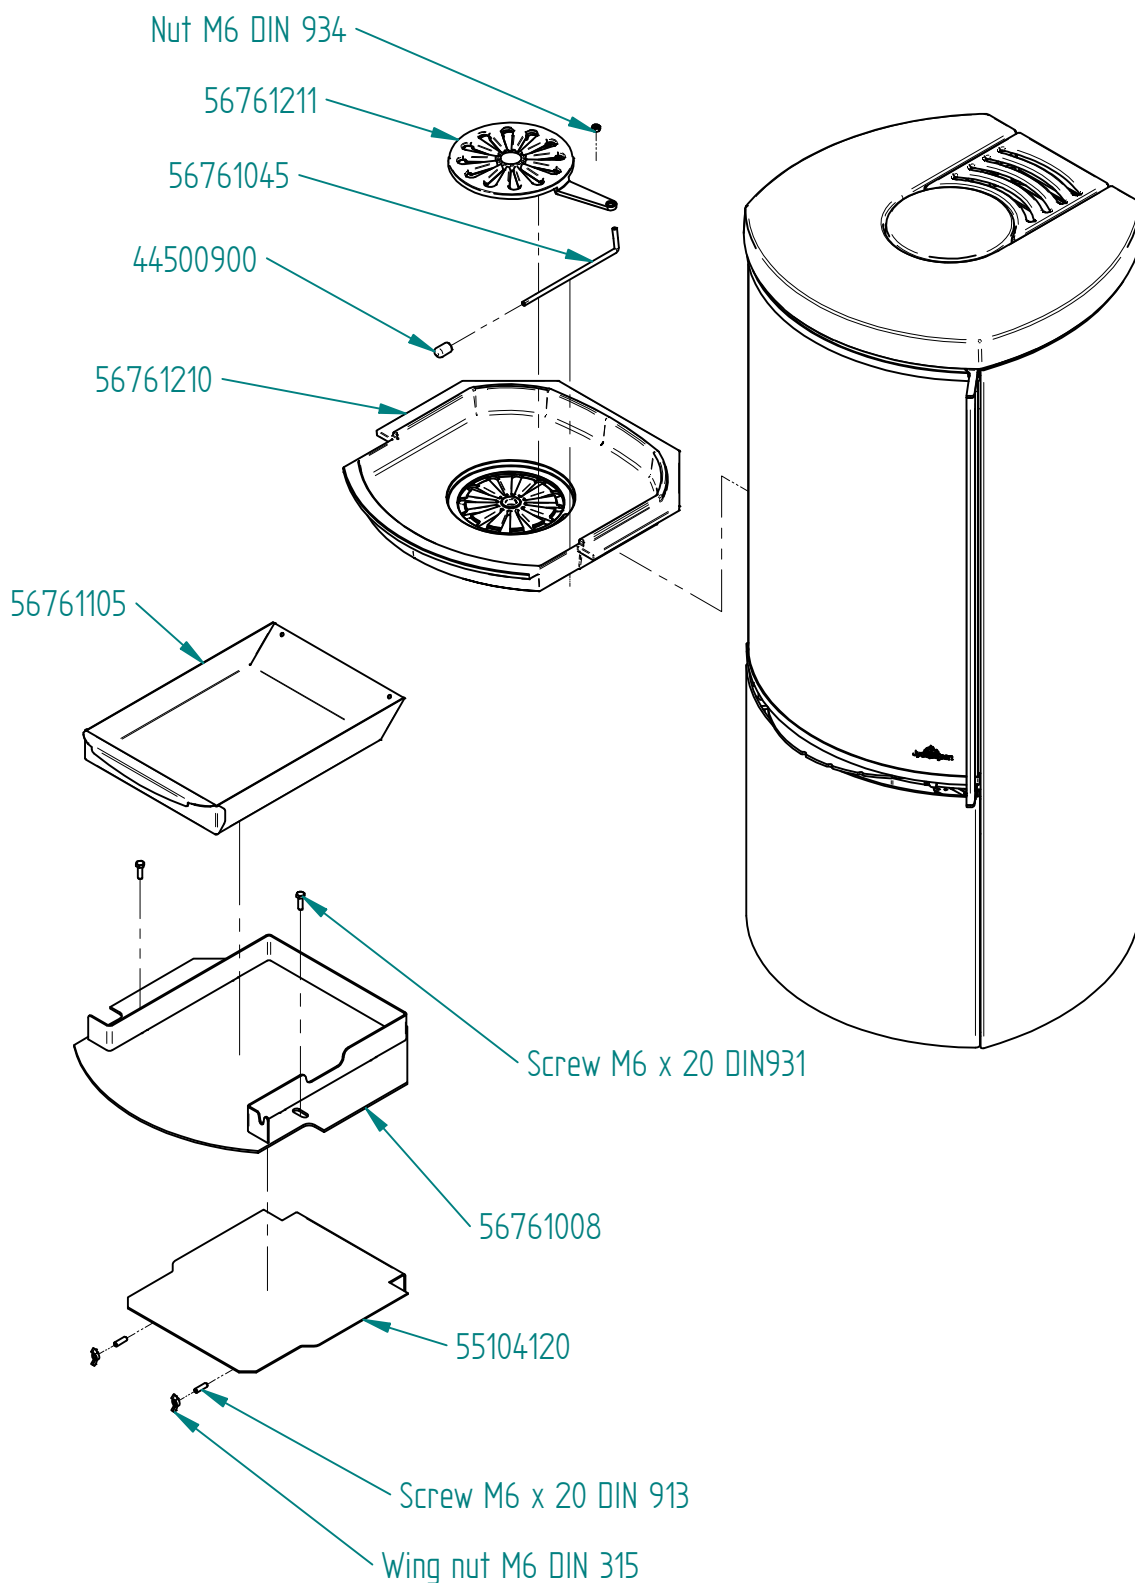

Model:

Cozy modern
w/o side glass

Sheet/Sheets: 5 - 9

Date: 02/09-2019

Vermuculit complet 44101000-0

Model:

Cozy modern
w/o side glass

Sheet/Sheets: 6 - 9