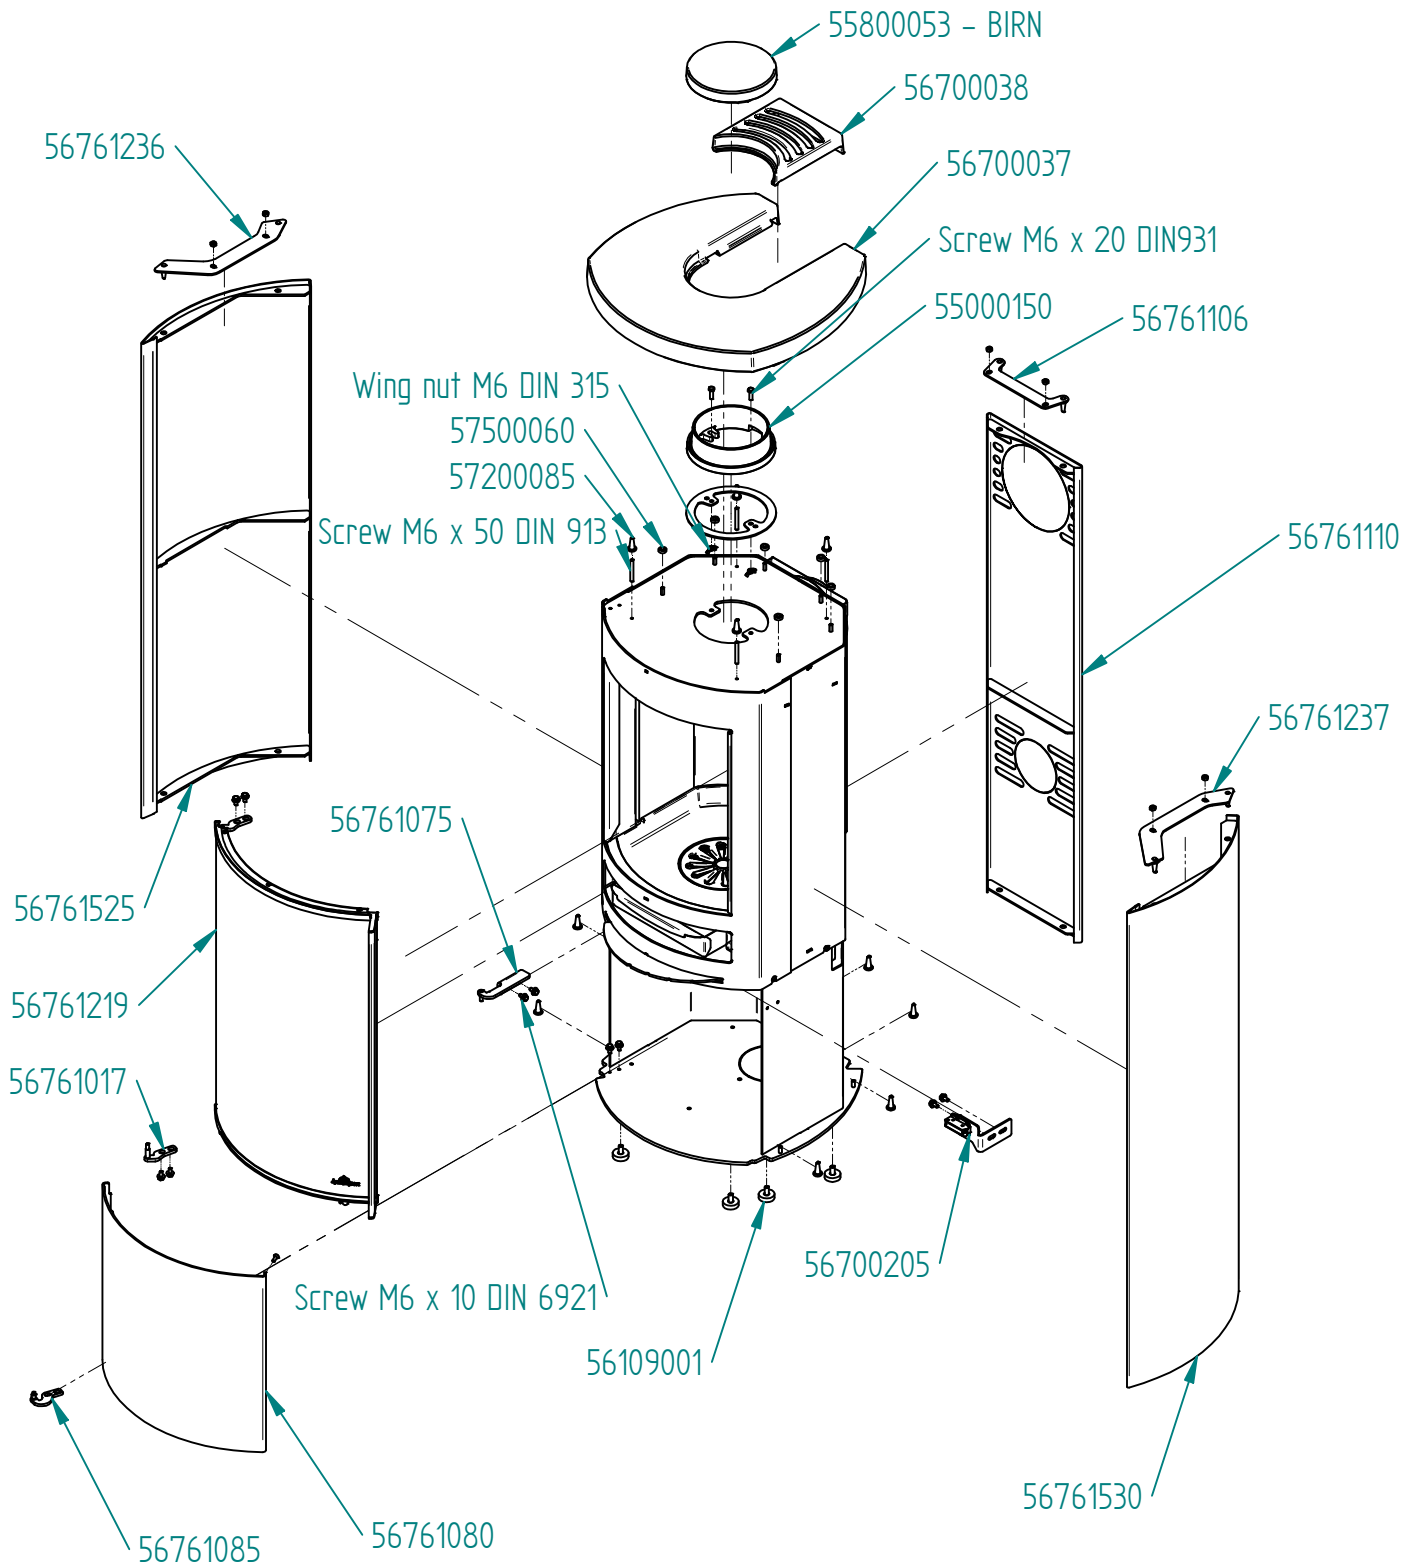

Model:

Cozy modern
w/o side glass

Sheet/Sheets: 2 - 9

Date: 02/09-2019