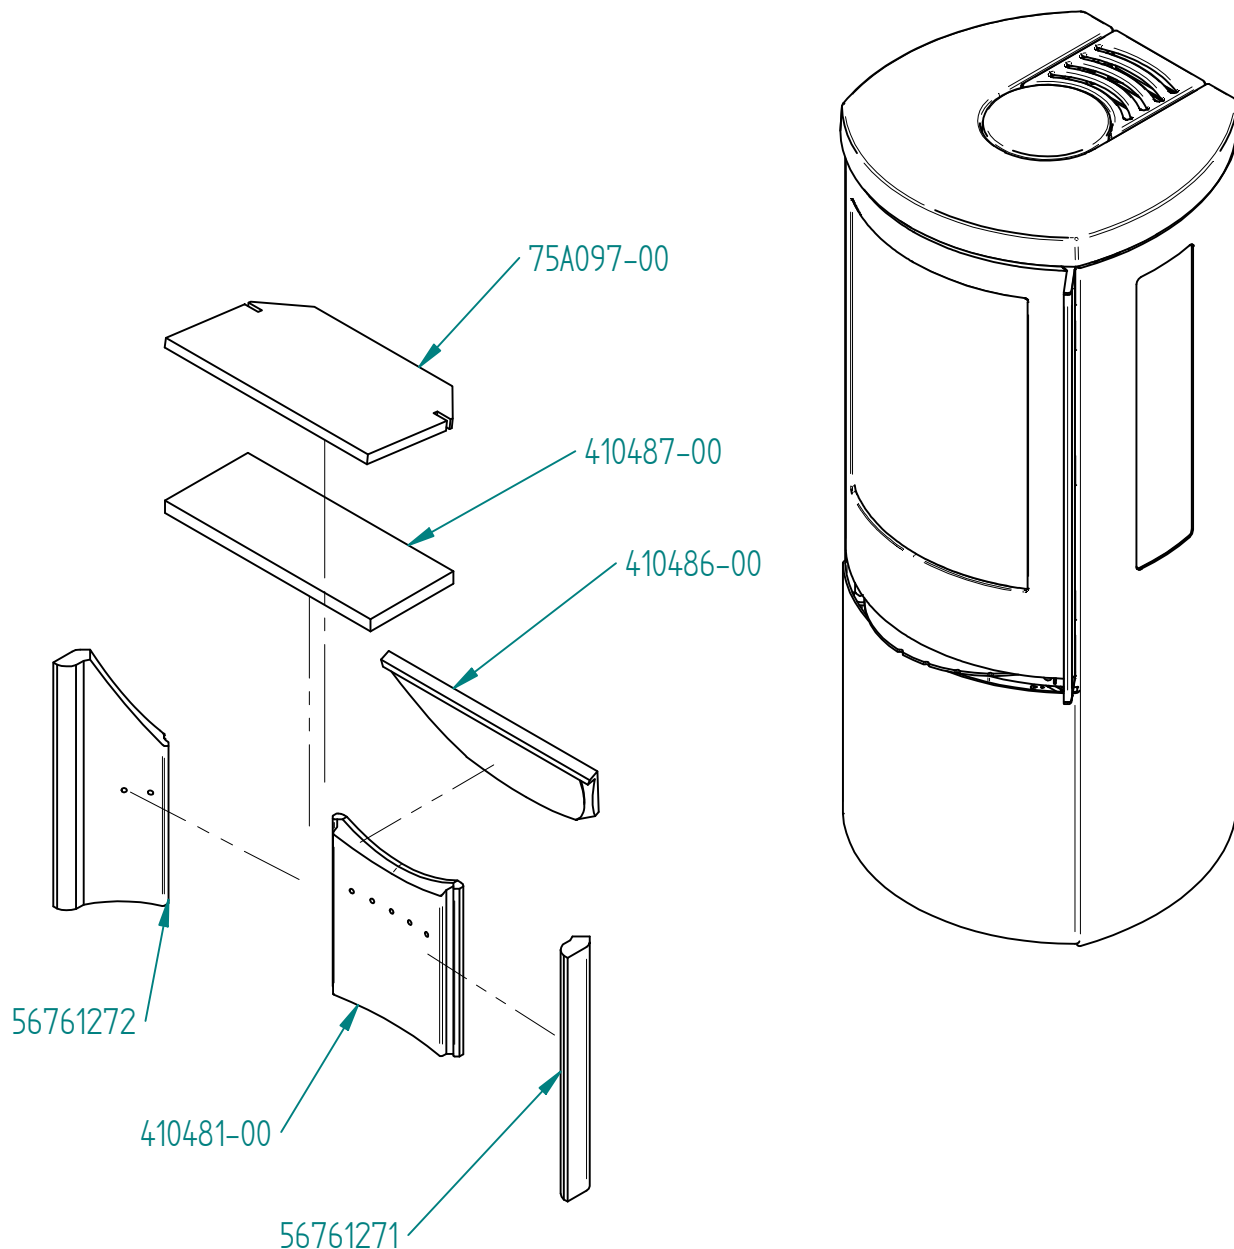

Model:

Cozy Classic
with side glass

Sheet/Sheets: 5 - 9

Date: 02/09-2019

Vermuculit complet 56761270

Model:

Cozy Classic
with side glass

Sheet/Sheets: 6 - 9