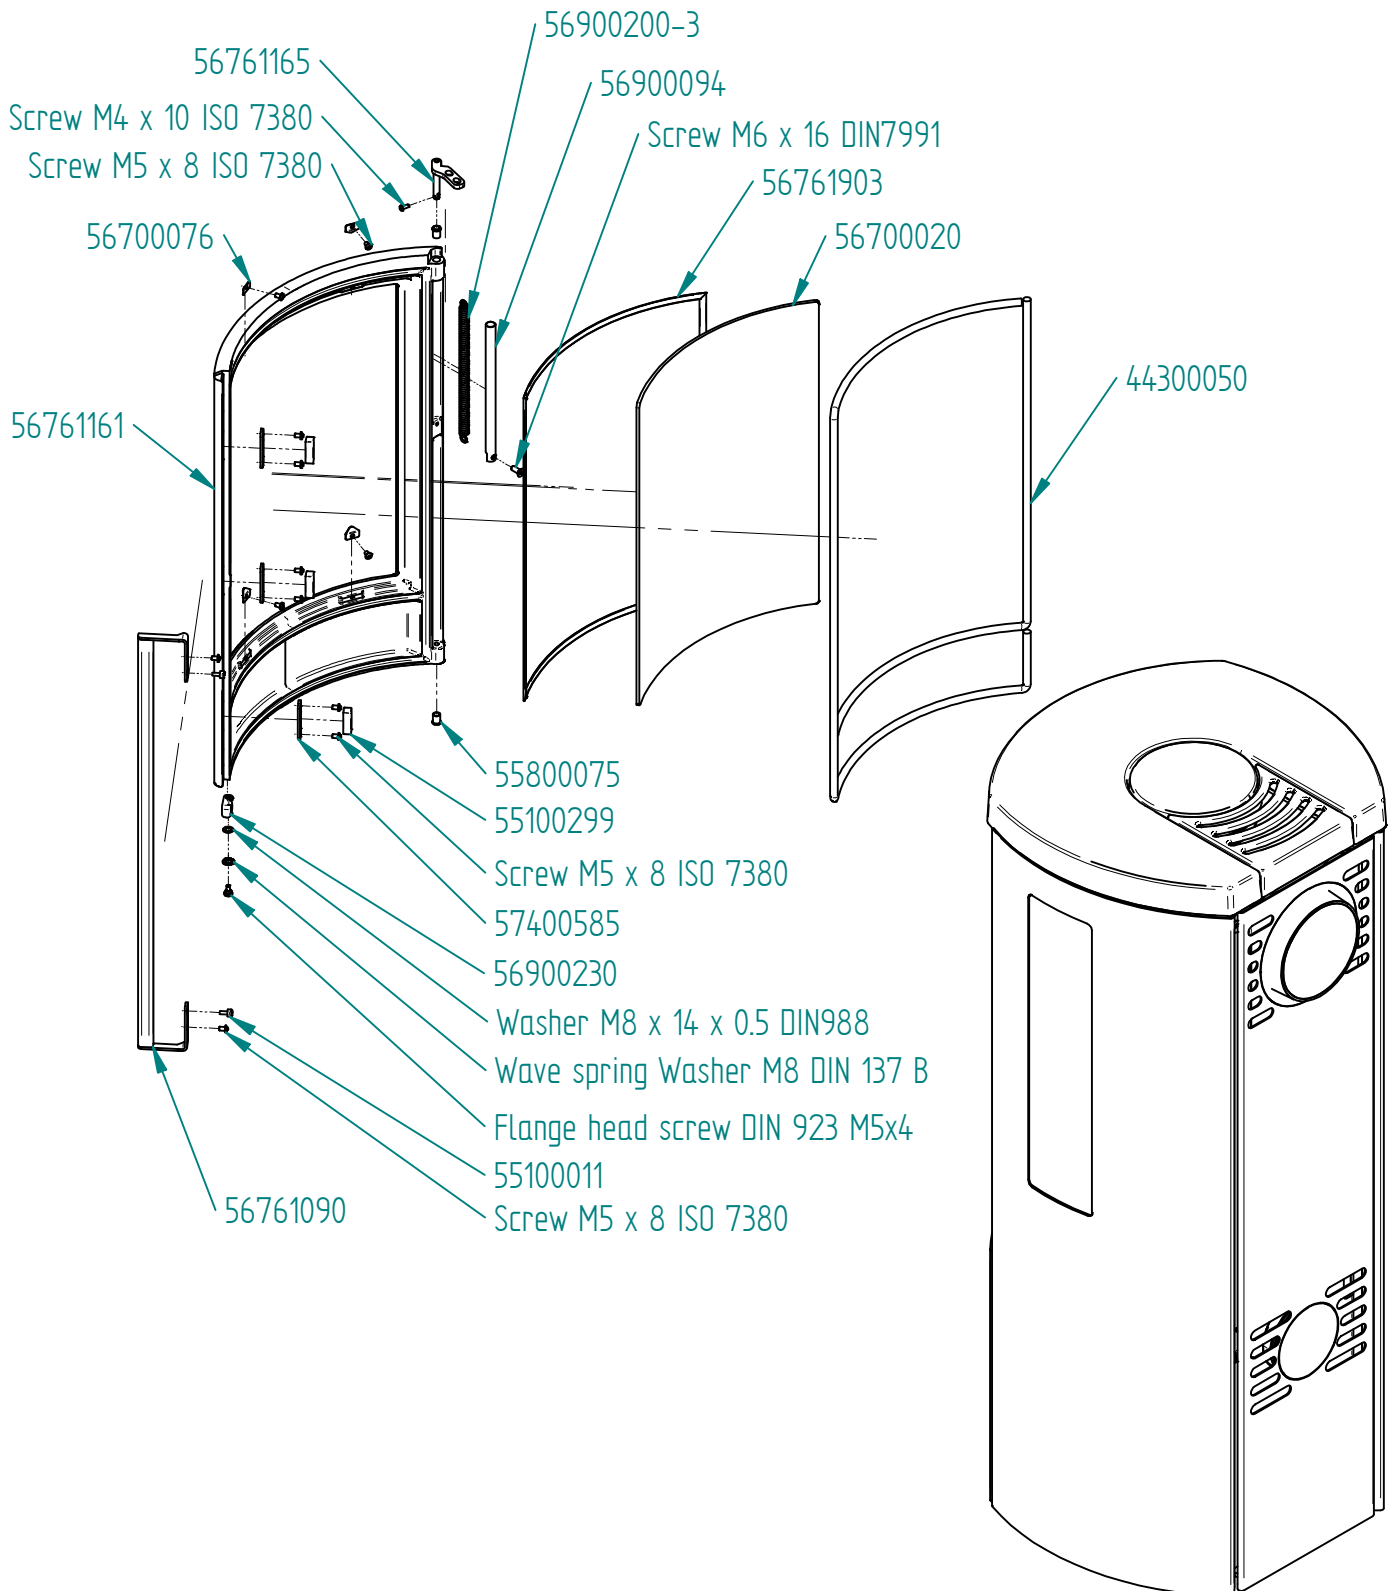

Model:

**Cozy Classic
with side glass**

Sheet/Sheets: 3 - 9

Date: 02/09-2019