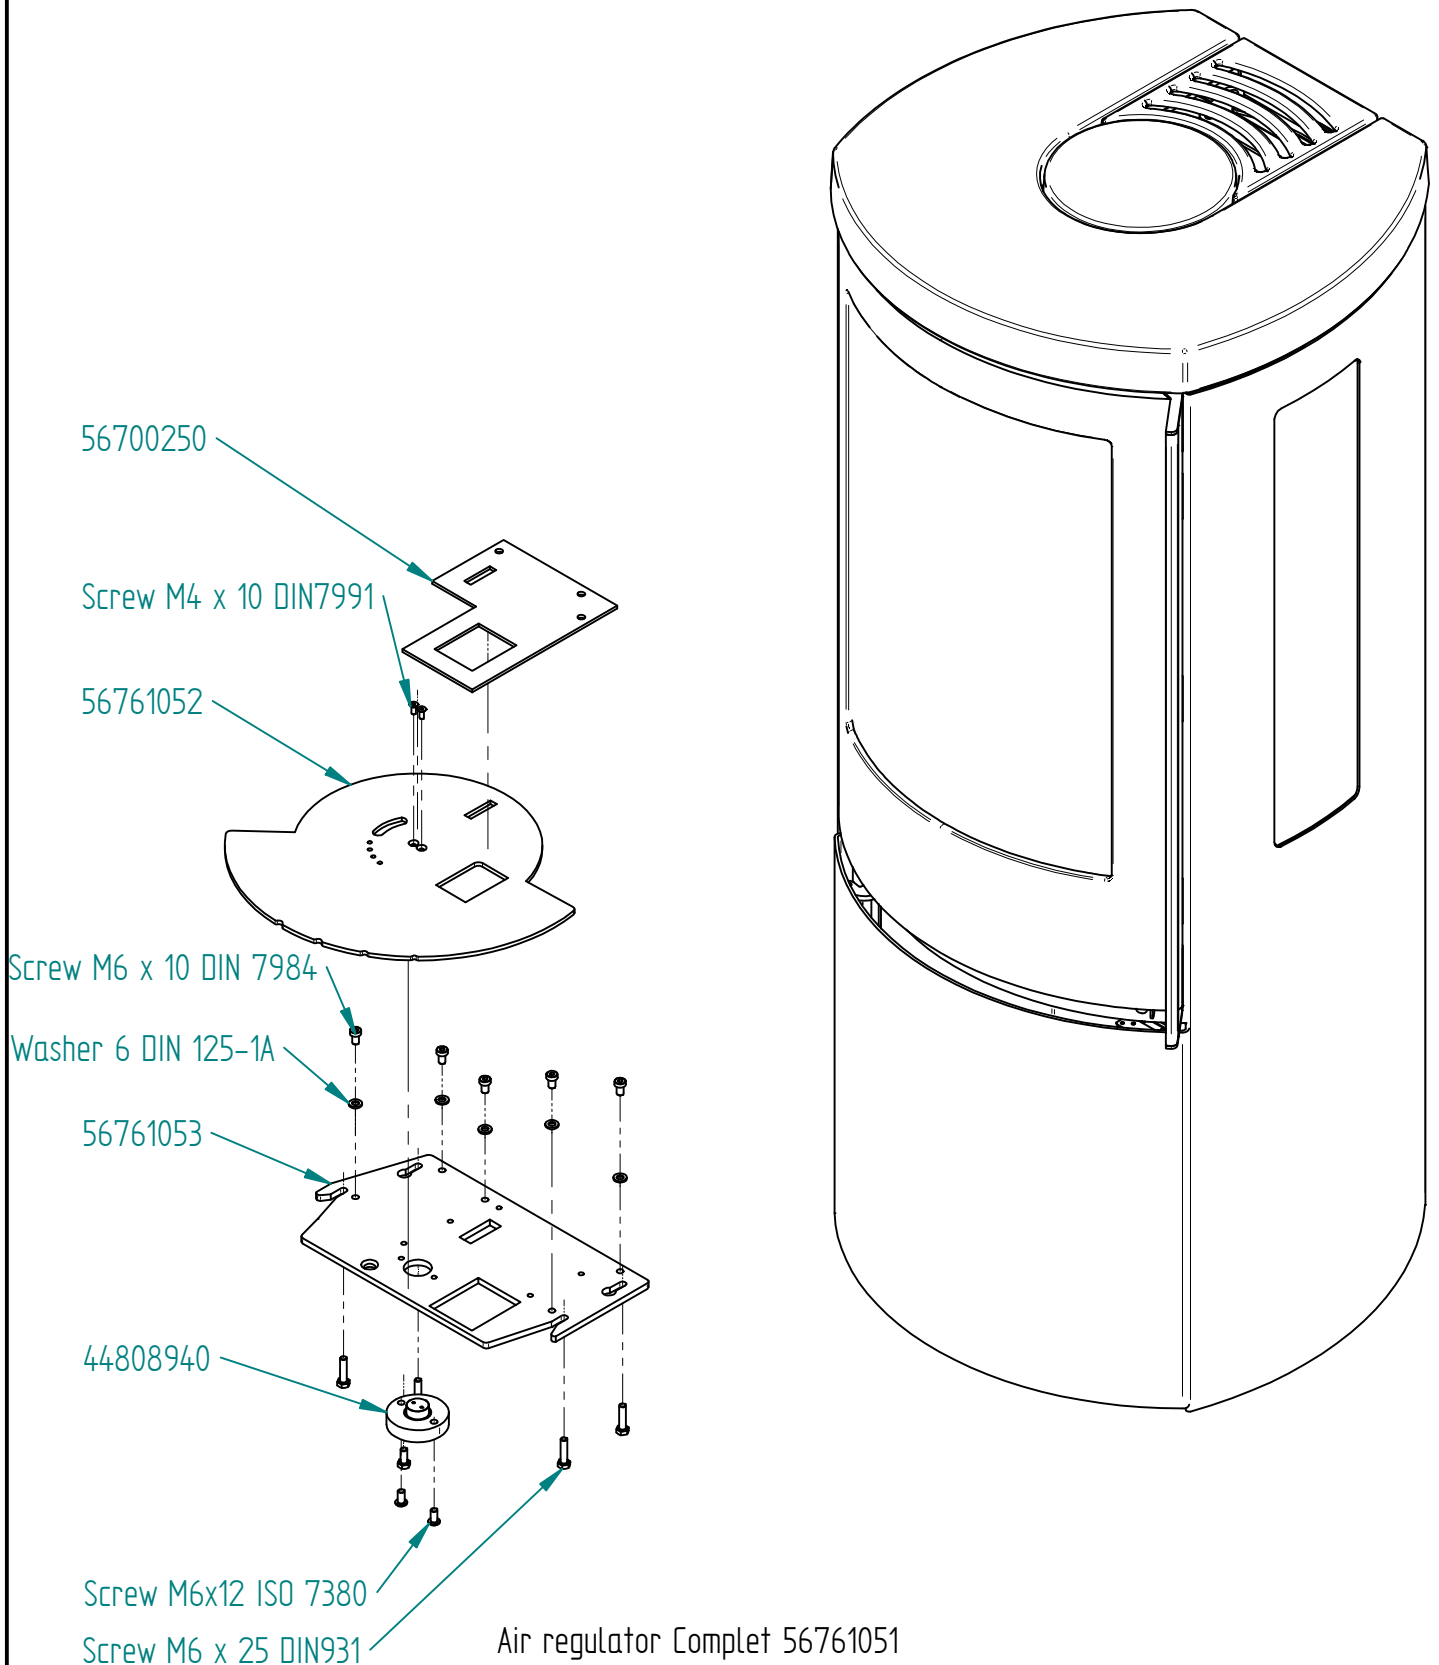

Model:

Cozy Classic
with side glass

Sheet/Sheets: 6 - 9

Date: 02/09-2019