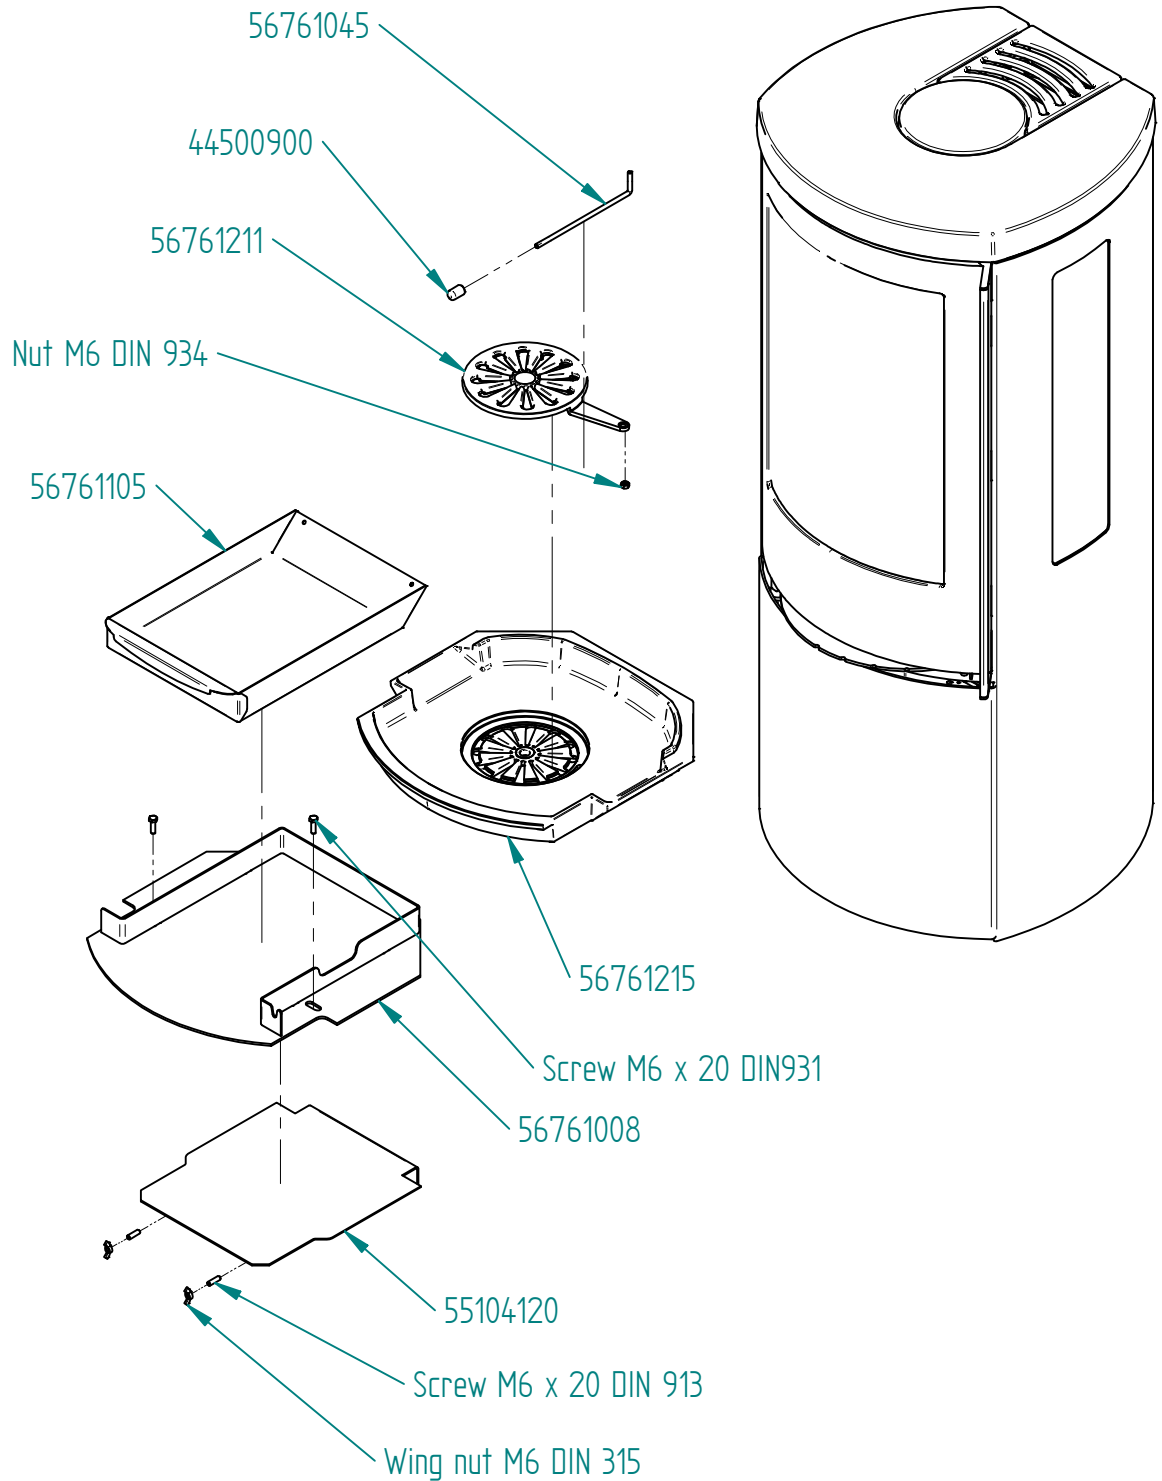

Model:

Cozy Classic
with side glass

Sheet/Sheets: 5 - 9

Date: 02/09-2019

Vermuculit complet 56761270

Model:

Cozy Classic
with side glass

Sheet/Sheets: 6 - 9