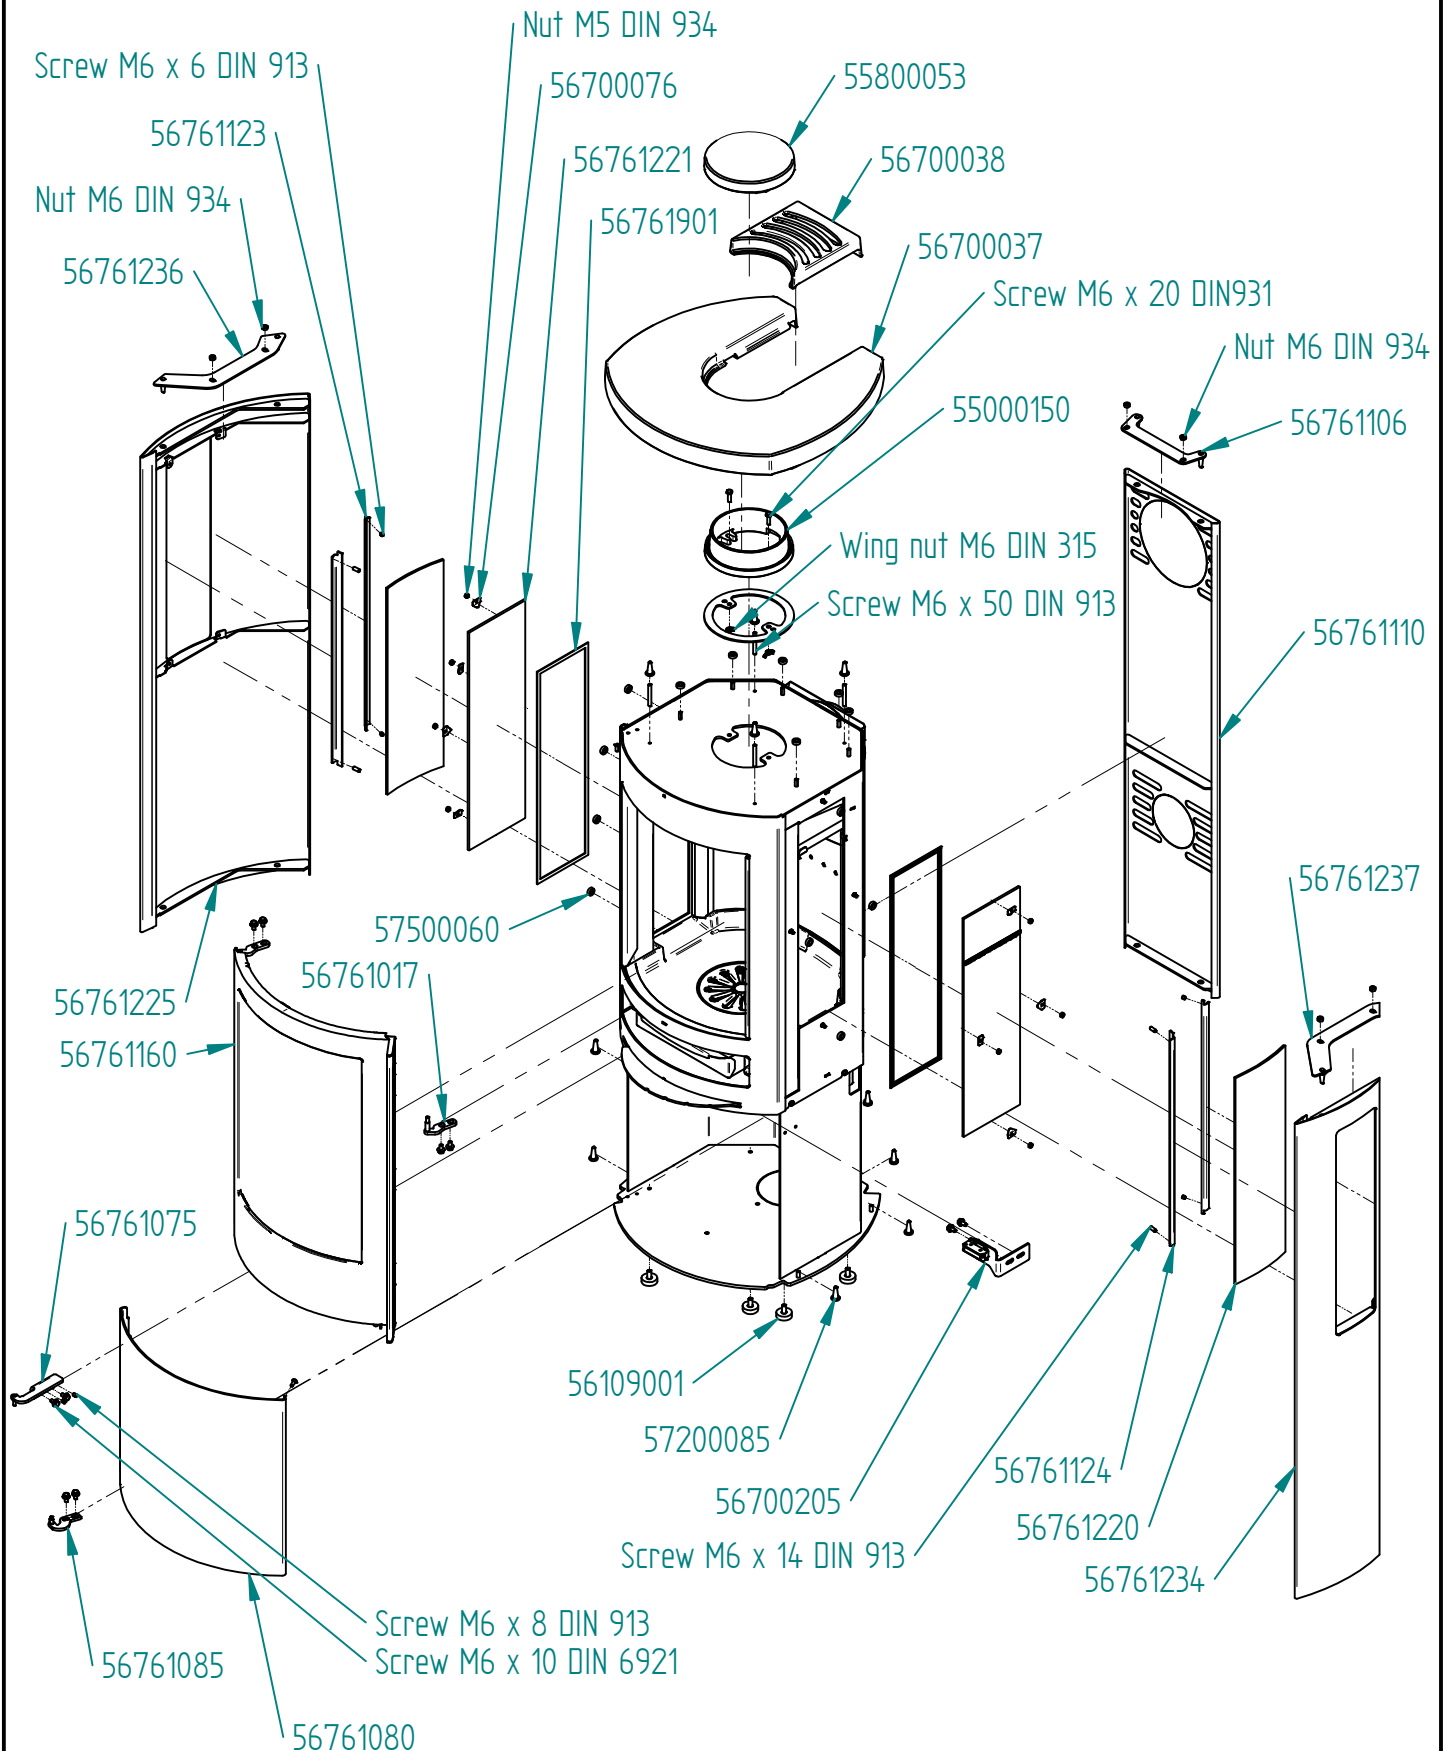

Model:

**Cozy Classic
with side glass**

Sheet/Sheets: 2 - 9

Date: 02/09-2019