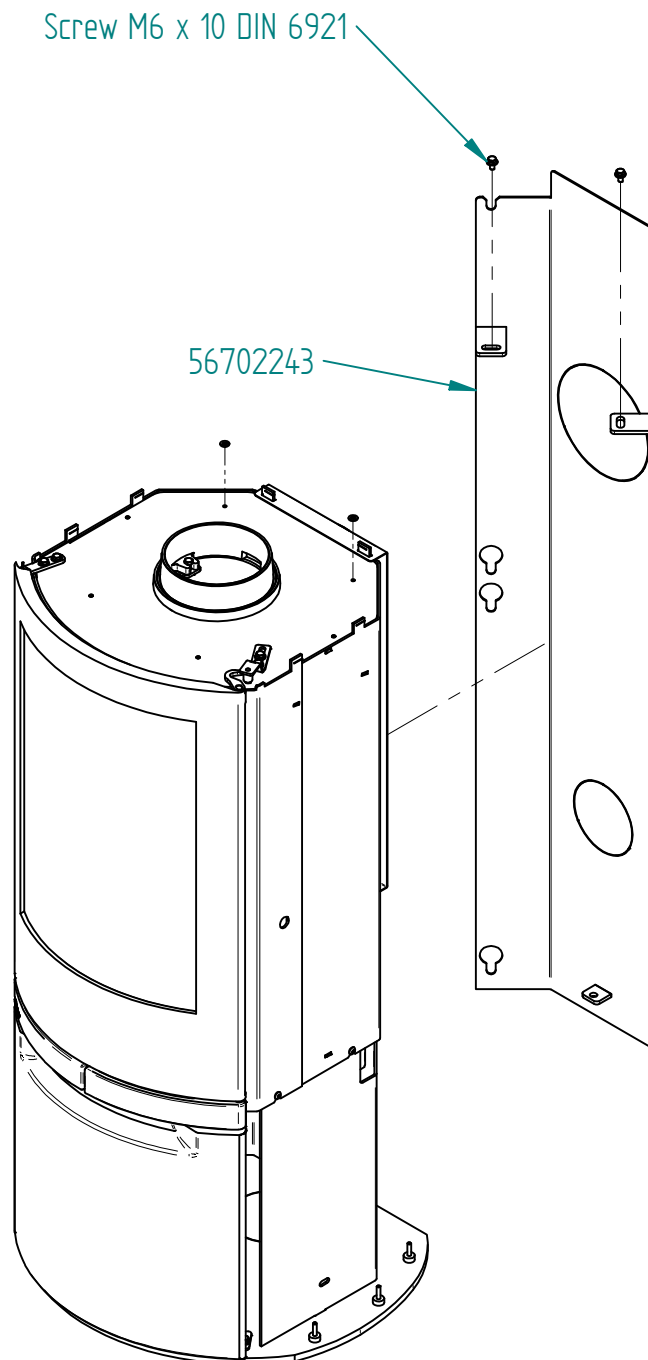

Model:

Cosmo 1147 Special Sandstone

Sheet/Sheets: 3 af 17

Date: 02/08-2017