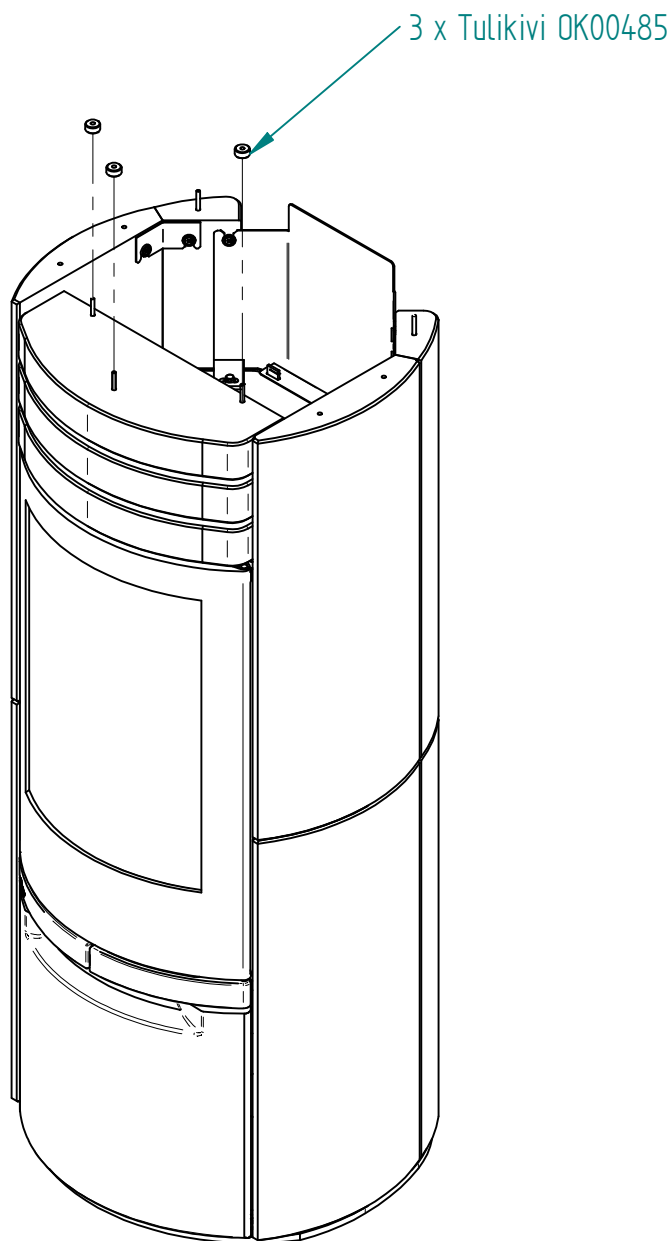

Model:

Cosmo 1147 Special Sandstone

Sheet/Sheets: 14 af 17

Date: 02/08-2017