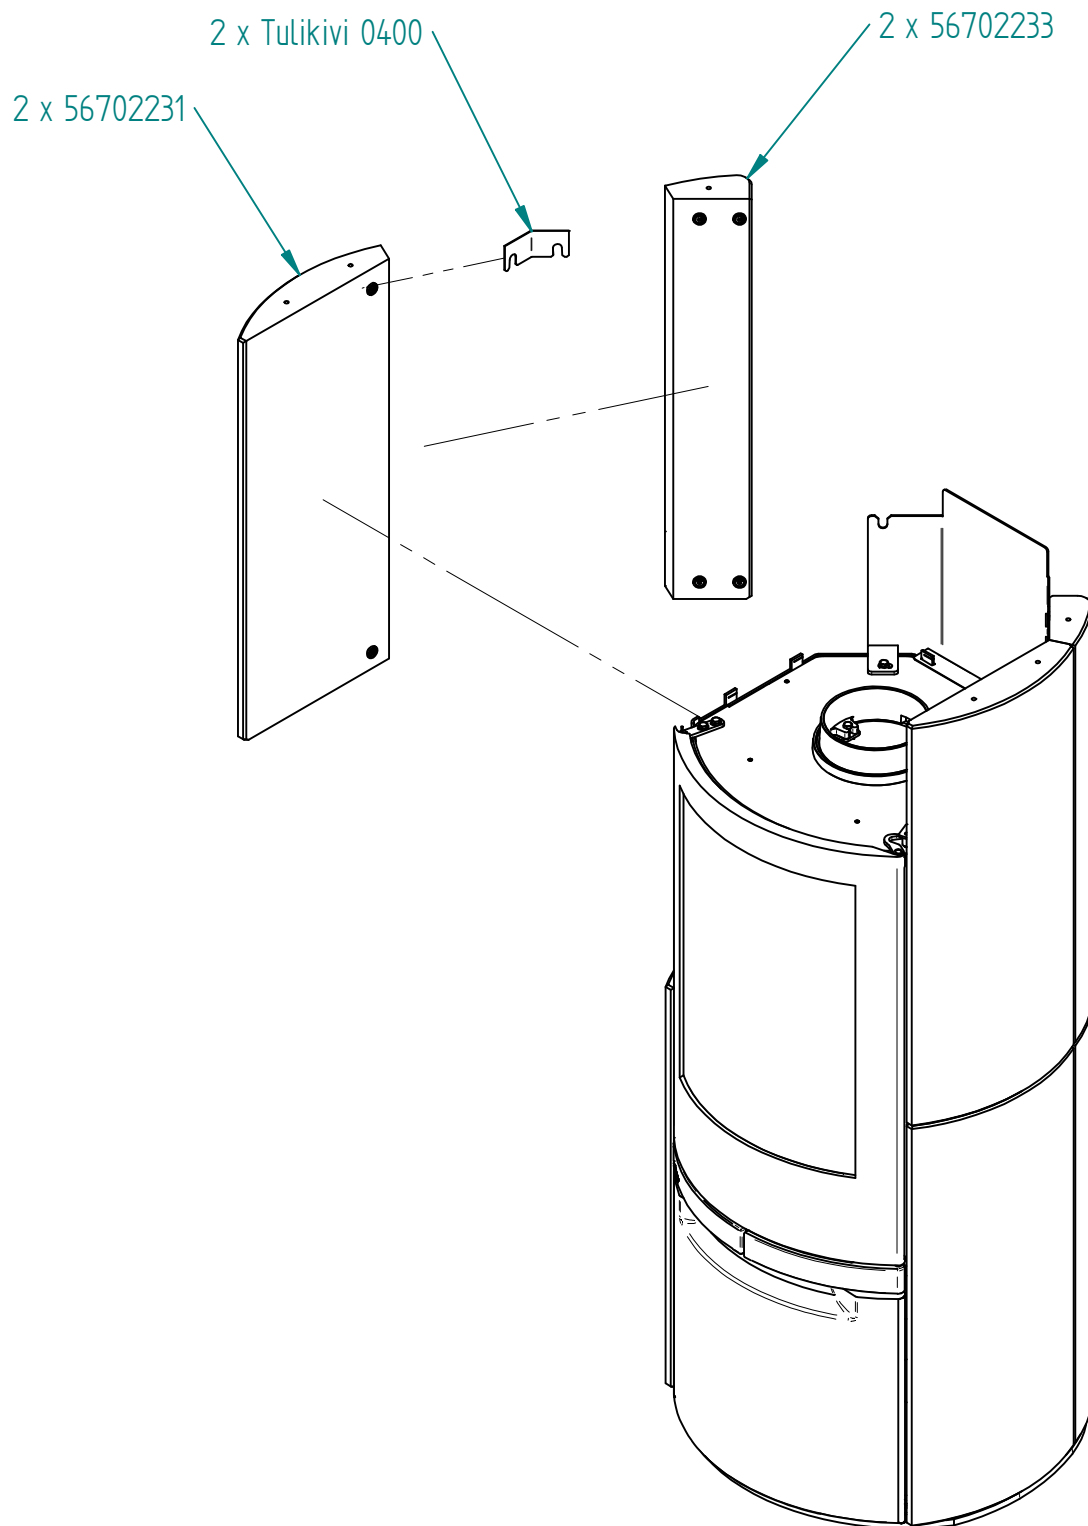

Model:

Cosmo 1147 Special Sandstone

Sheet/Sheets: 6 af 17

Date: 02/08-2017