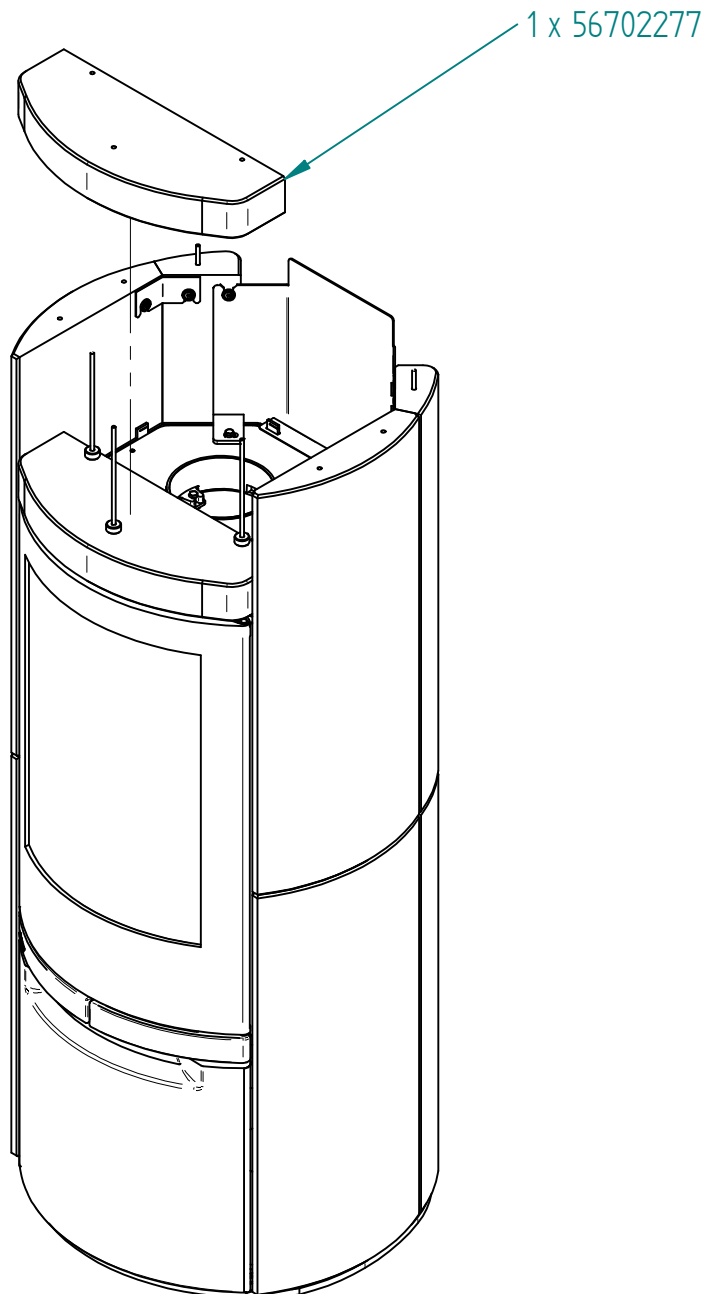

Model:

Cosmo 1147 Special Sandstone

Sheet/Sheets: 11 af 17

Date: 02/08-2017