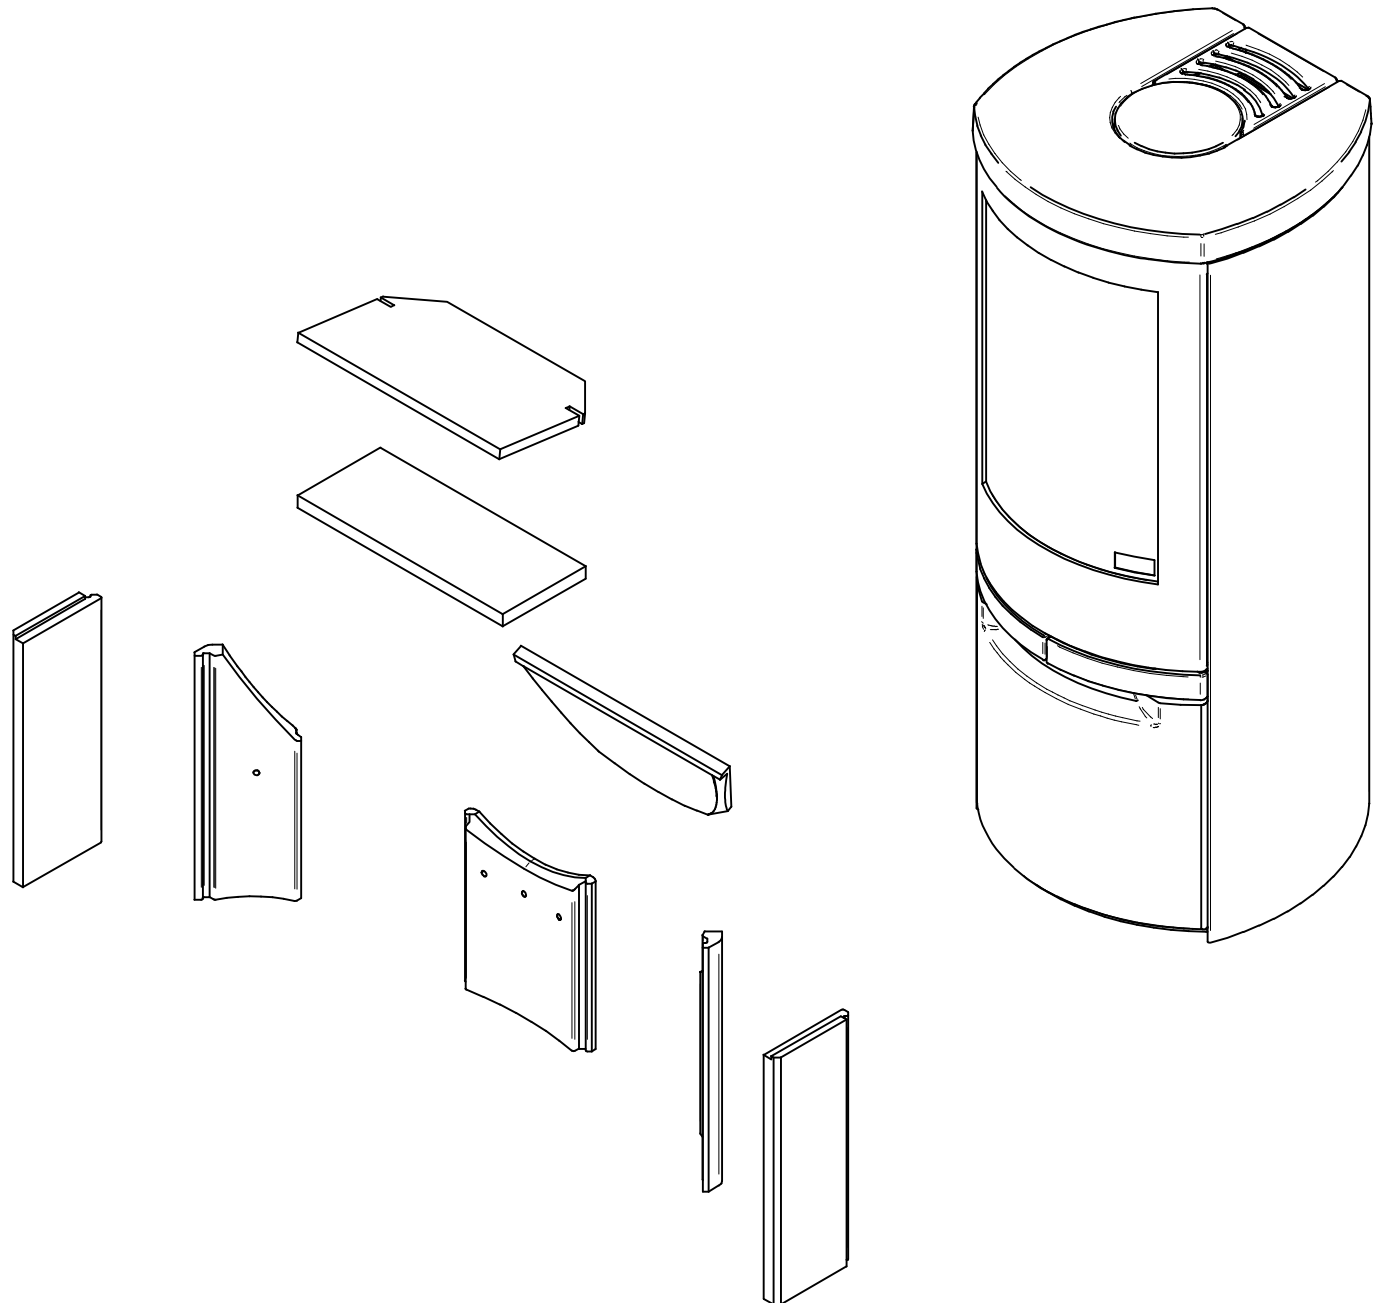

Modell:

Cosmo 1147

Sheet/Sheets: 5 of 9

Vermuculit complet 44101000-0