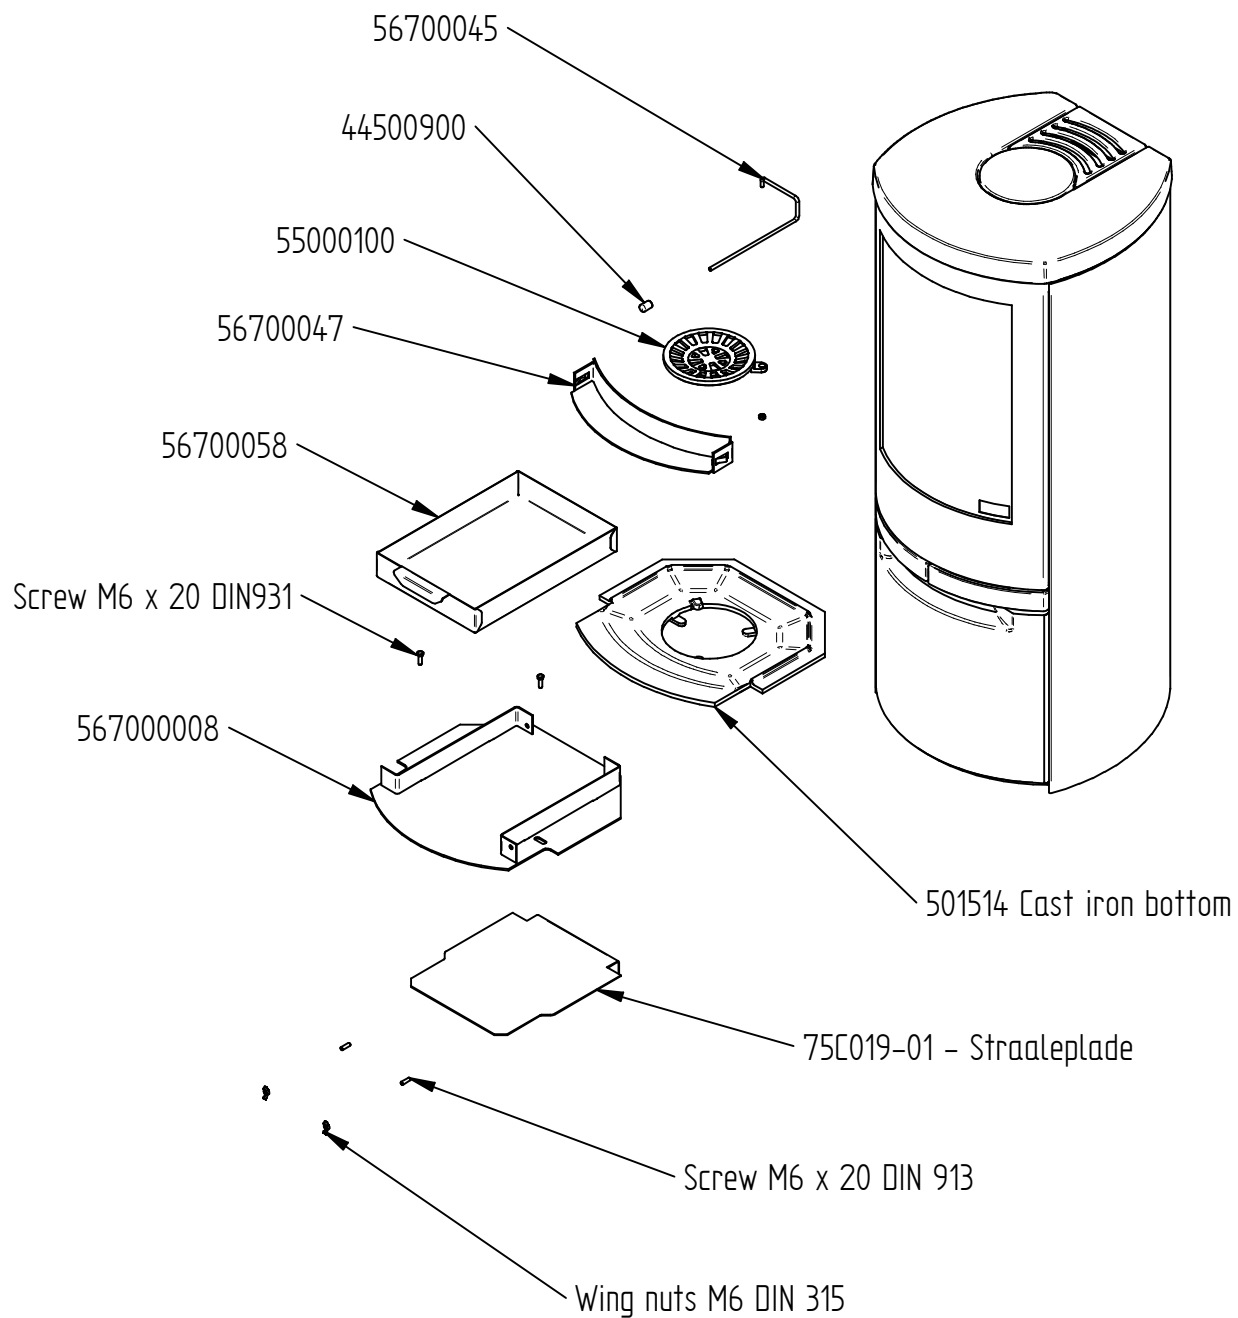

Door complet 56700019

Modell:

Cosmo 1147

Sheet/Sheets: 4 of 9

Modell:

Cosmo 1147

Sheet/Sheets: 5 of 9

Vermuculit complet 44101000-0

Modell:

Cosmo 1147

Sheet/Sheets: 6 of 9

Air regulator Complet 56700051

Modell:

Cosmo 1147

Sheet/Sheets: 7 of 9

Additional choice fresh air.