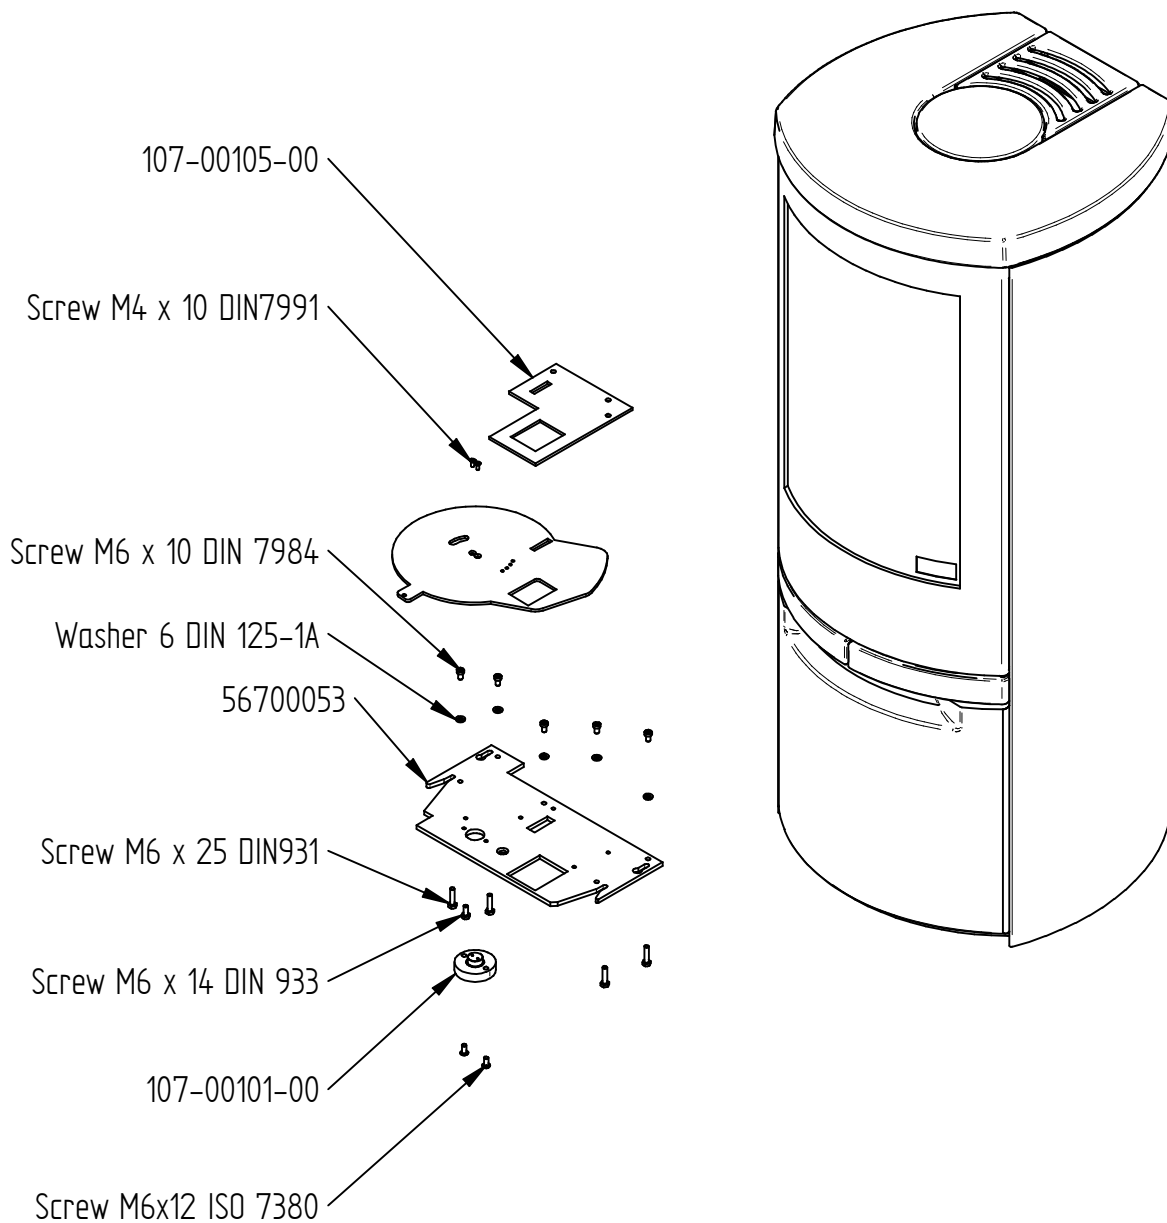

Door complet 56700019

Modell:

Cosmo 1147

Sheet/Sheets: 4 of 9

Modell:

Cosmo 1147

Sheet/Sheets: 5 of 9

Vermuculit complet 44101000-0

Modell:

Cosmo 1147

Sheet/Sheets: 6 of 9

Air regulator Complet 56700051

Modell:

Cosmo 1147

Sheet/Sheets: 7 of 9

Additional choice fresh air.