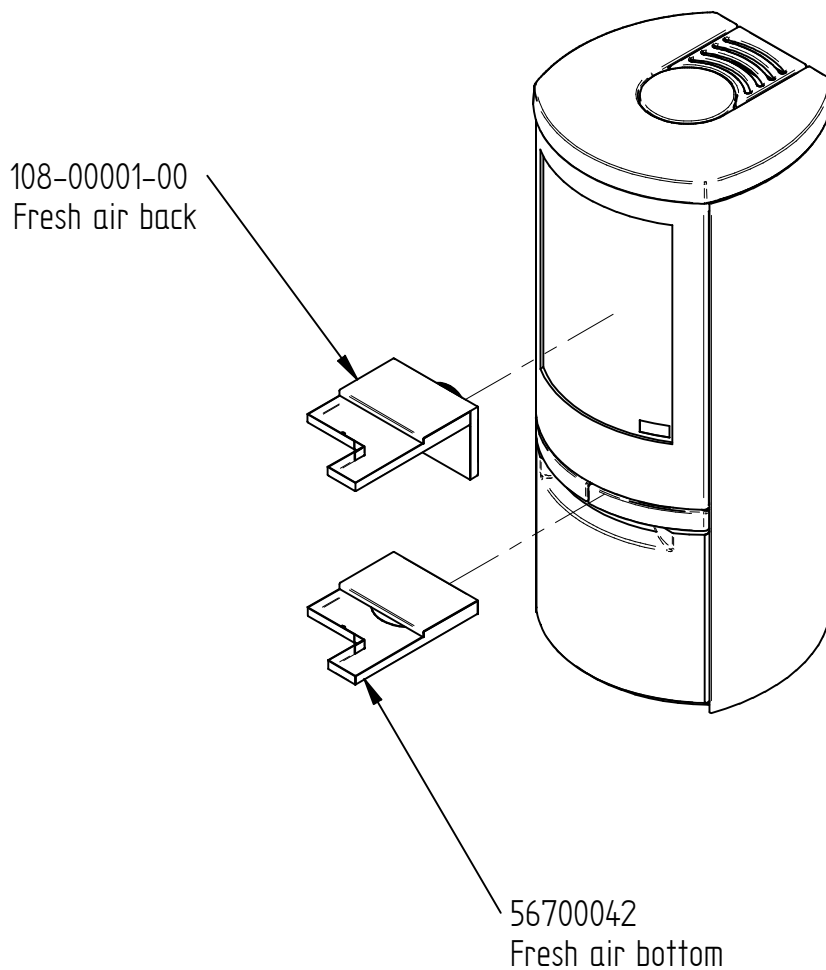

Modell:

Cosmo 1147

Sheet/Sheets: 6 of 9

Air regulator Complet 56700051

Modell:

Cosmo 1147

Sheet/Sheets: 7 of 9

Additional choice fresh air.