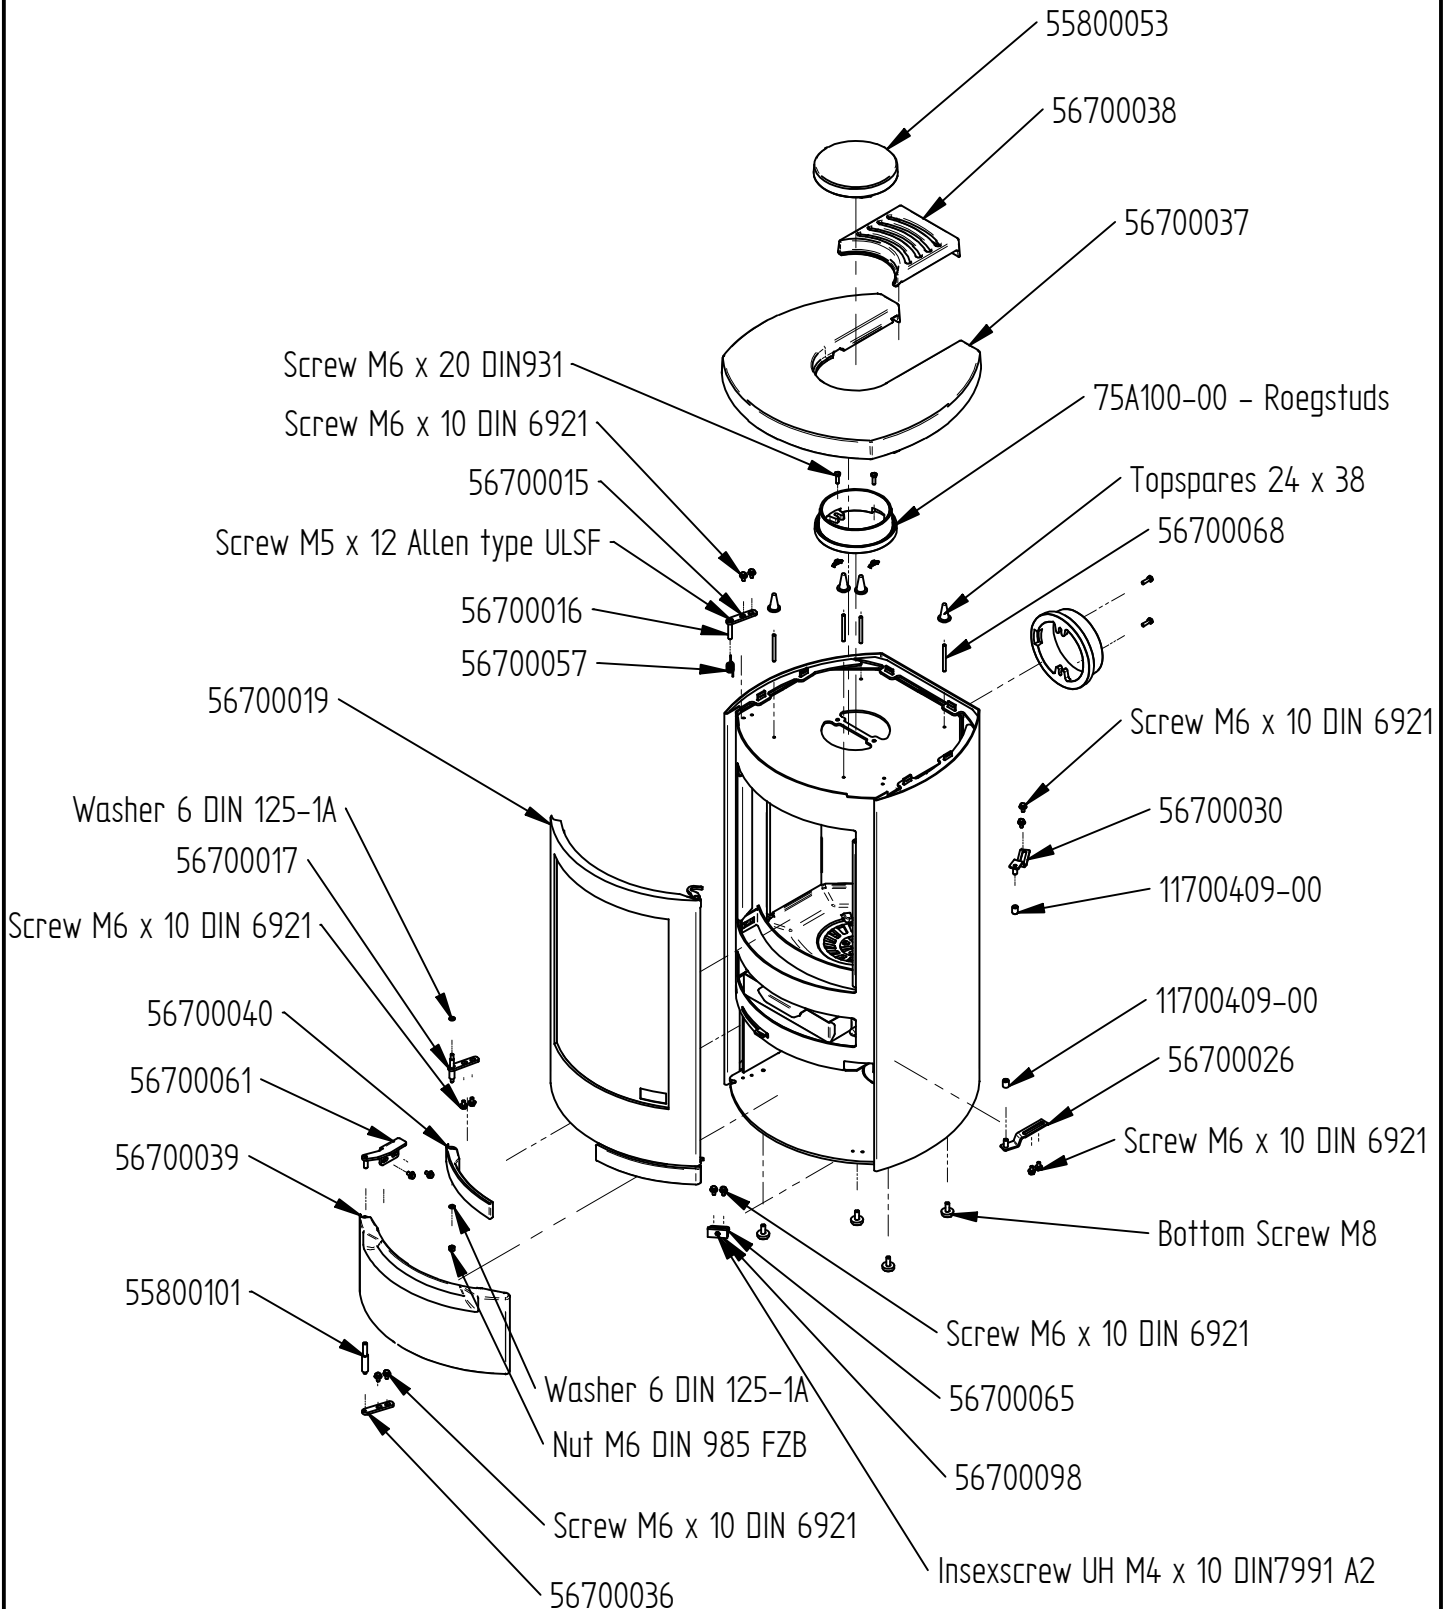

Modell:

Cosmo 971

Sheet/Sheets: 1 of 9

Modell:

Cosmo 971

Sheet/Sheets:

2 of 9

Modell:

Cosmo 971

Sheet/Sheets:

3 of 9

Door complet 56700019

Modell:

Cosmo 971

Sheet/Sheets:

4 of 9

Modell:

Cosmo 971

Sheet/Sheets:

5 of 9

Vermuculit complet 200-00131-00

Modell:

Cosmo 971

Sheet/Sheets:

Cosmo 971

Sheet/Sheets:

8 of 9

Burning chamber 56700000

Modell:

Cosmo 971

Sheet/Sheets:

9 of 9