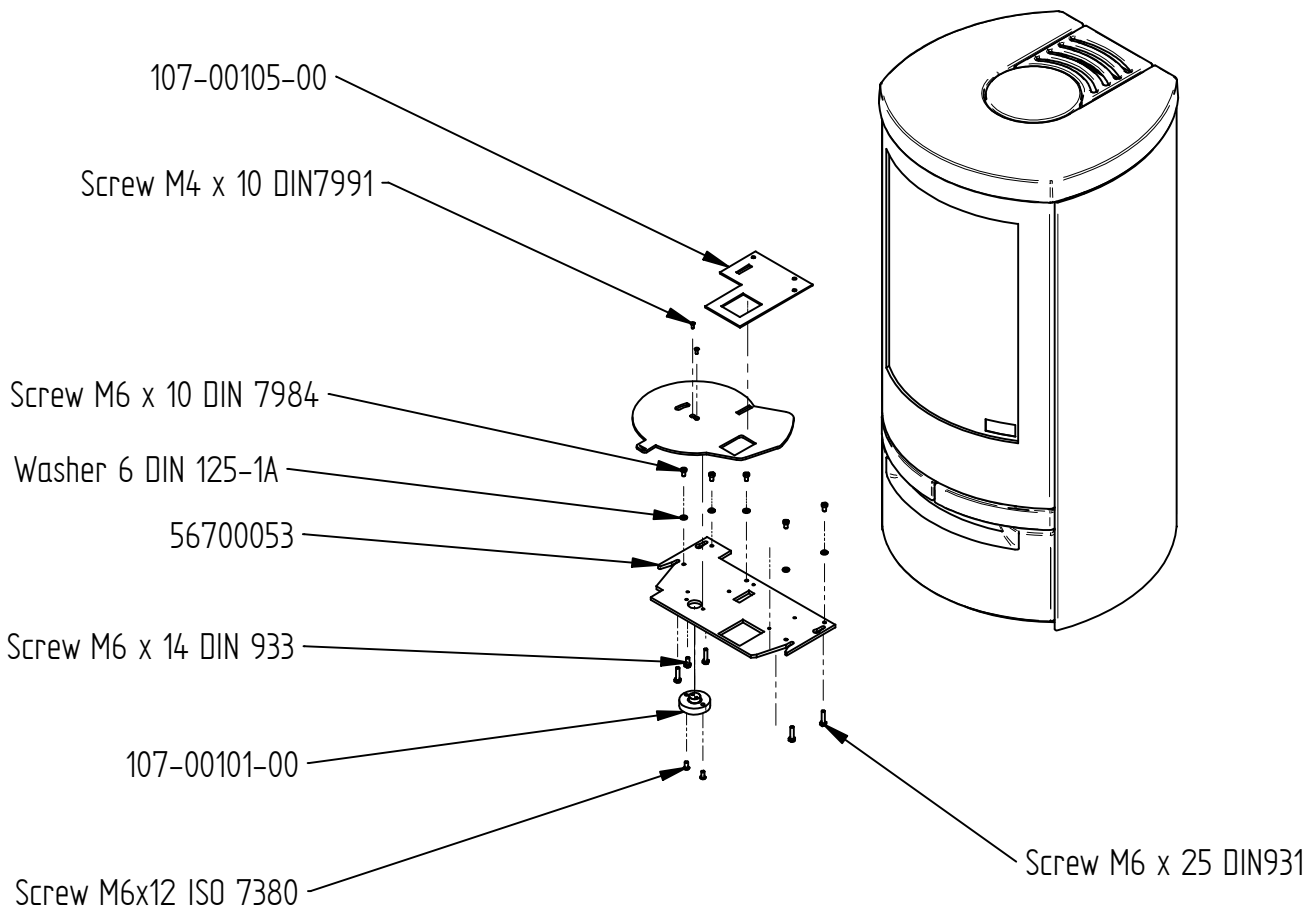

6 of 9

Air regulator Complet 56700051

Modell:

Cosmo 971

Sheet/Sheets:

7 of 9

Additional choice fresh air.

Modell: