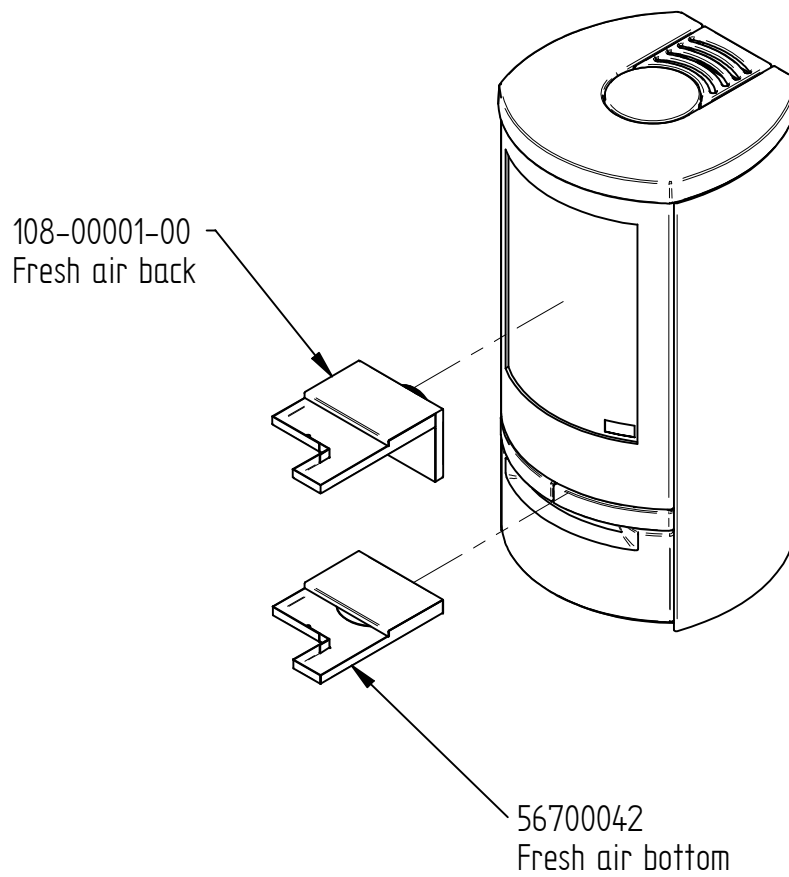

6 of 9

Air regulator Complet 56700051

Modell:

Cosmo 971

Sheet/Sheets:

7 of 9

Additional choice fresh air.

Modell: