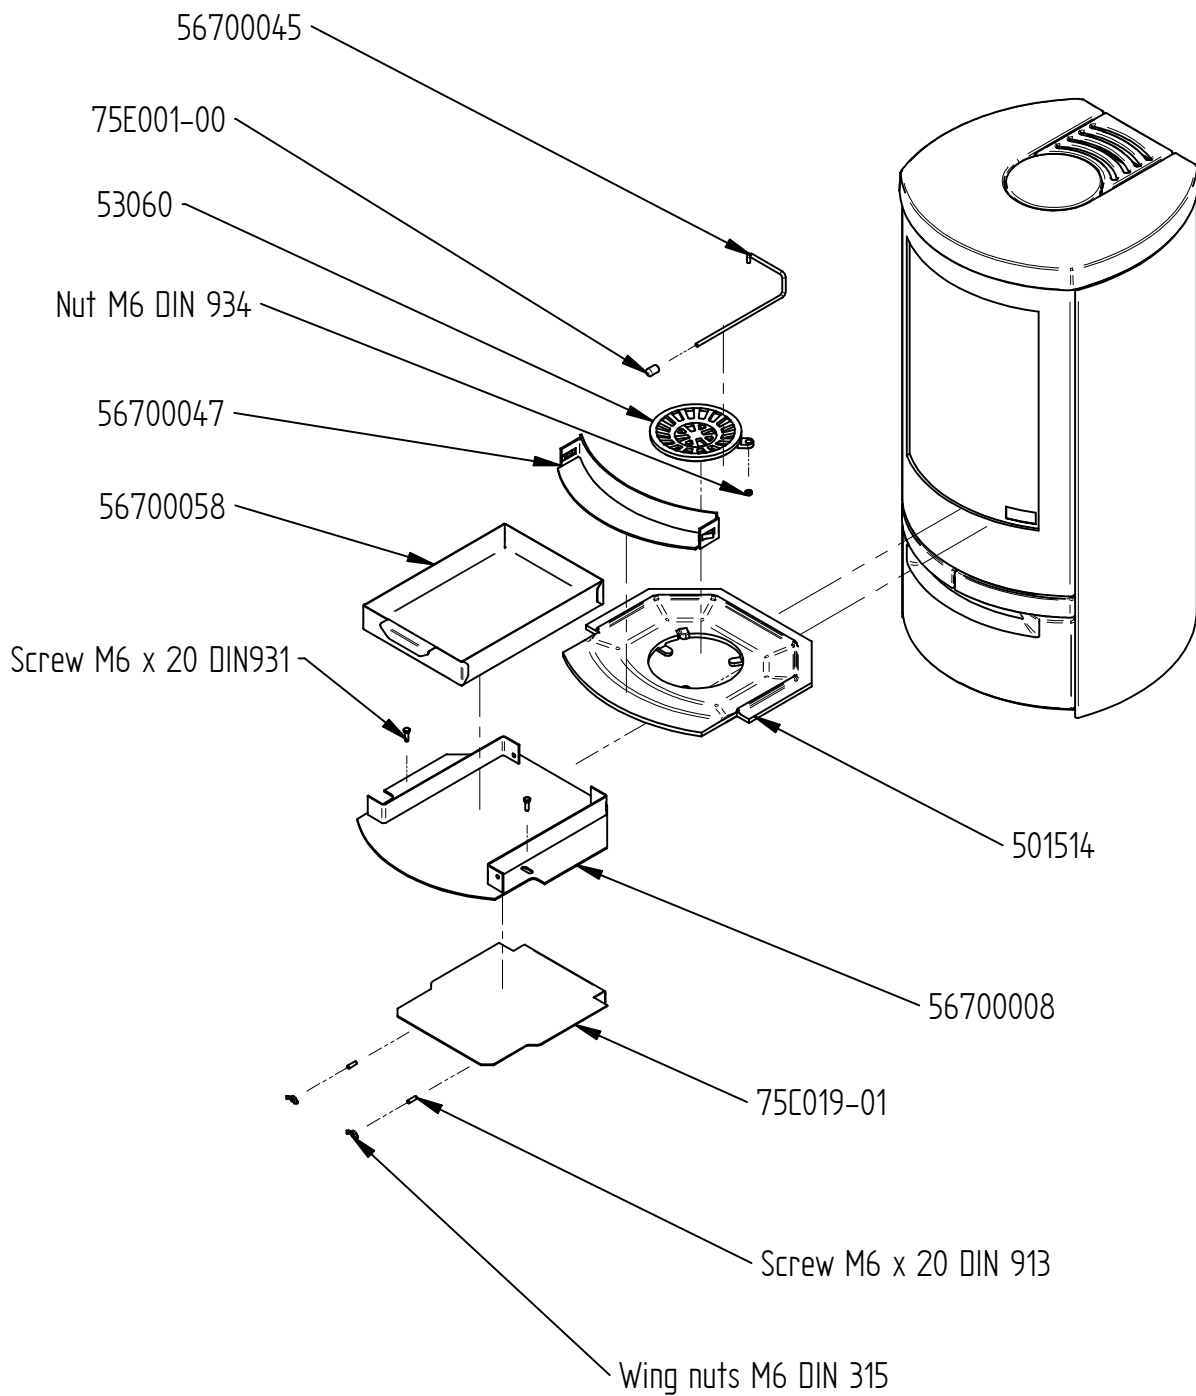

Cosmo 971

Sheet/Sheets:

3 of 9

Door complet 56700019

Modell:

Cosmo 971

Sheet/Sheets:

4 of 9

Modell:

Cosmo 971

Sheet/Sheets:

5 of 9

Vermuculit complet 200-00131-00

Modell:

Cosmo 971

Sheet/Sheets:

Cosmo 971

Sheet/Sheets:

8 of 9

Burning chamber 56700000

Modell:

Cosmo 971

Sheet/Sheets:

9 of 9