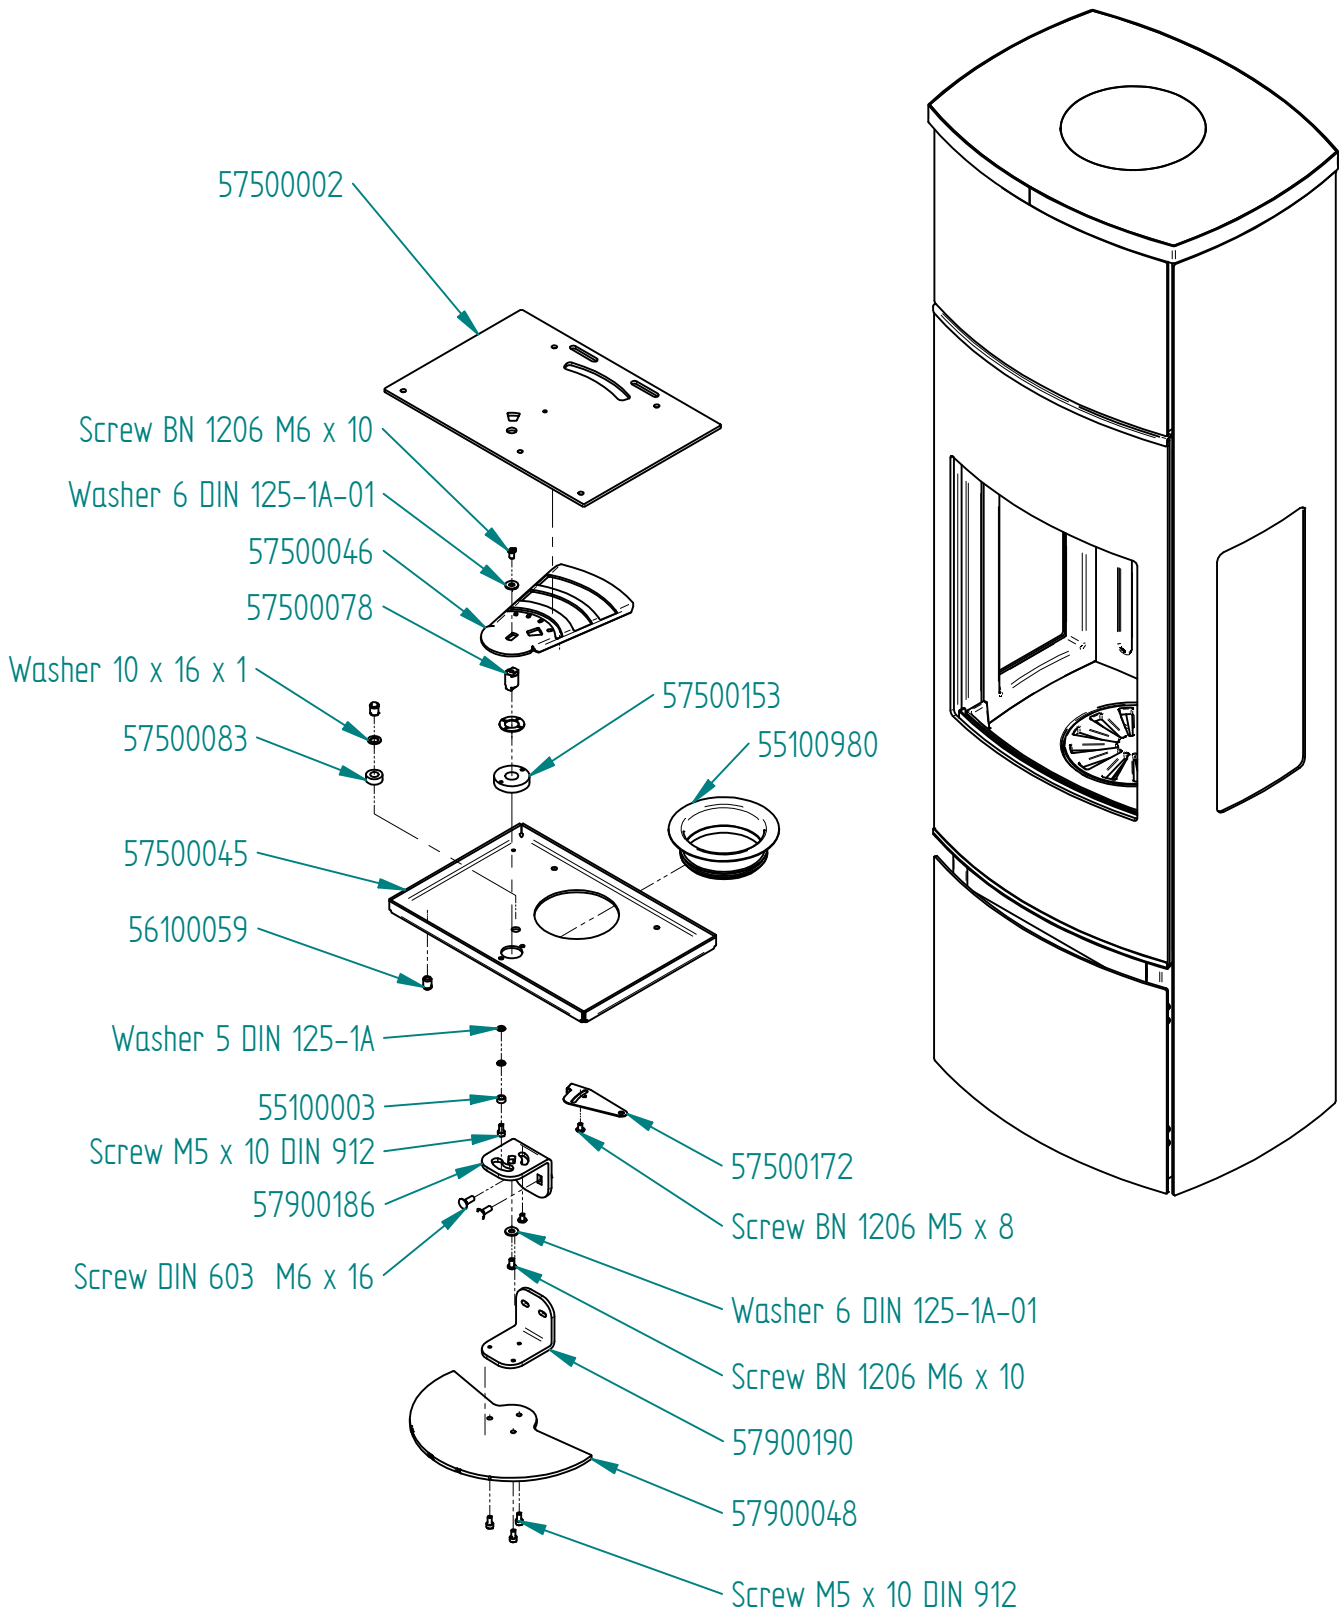

Date: 10/08-2017

Model:

Bella high with sideglass

Sheet/Sheets: 5 of 10

Date: 10/08-2017

Vermi 57500128

Model:

Bella high with sideglass

Sheet/Sheets: 6 of 10

Date: 10/08-2017

Duplic air 57900003

Model:

Bella high with sideglass

Sheet/Sheets: 7 of 10

Date: 10/08-2017

Model: