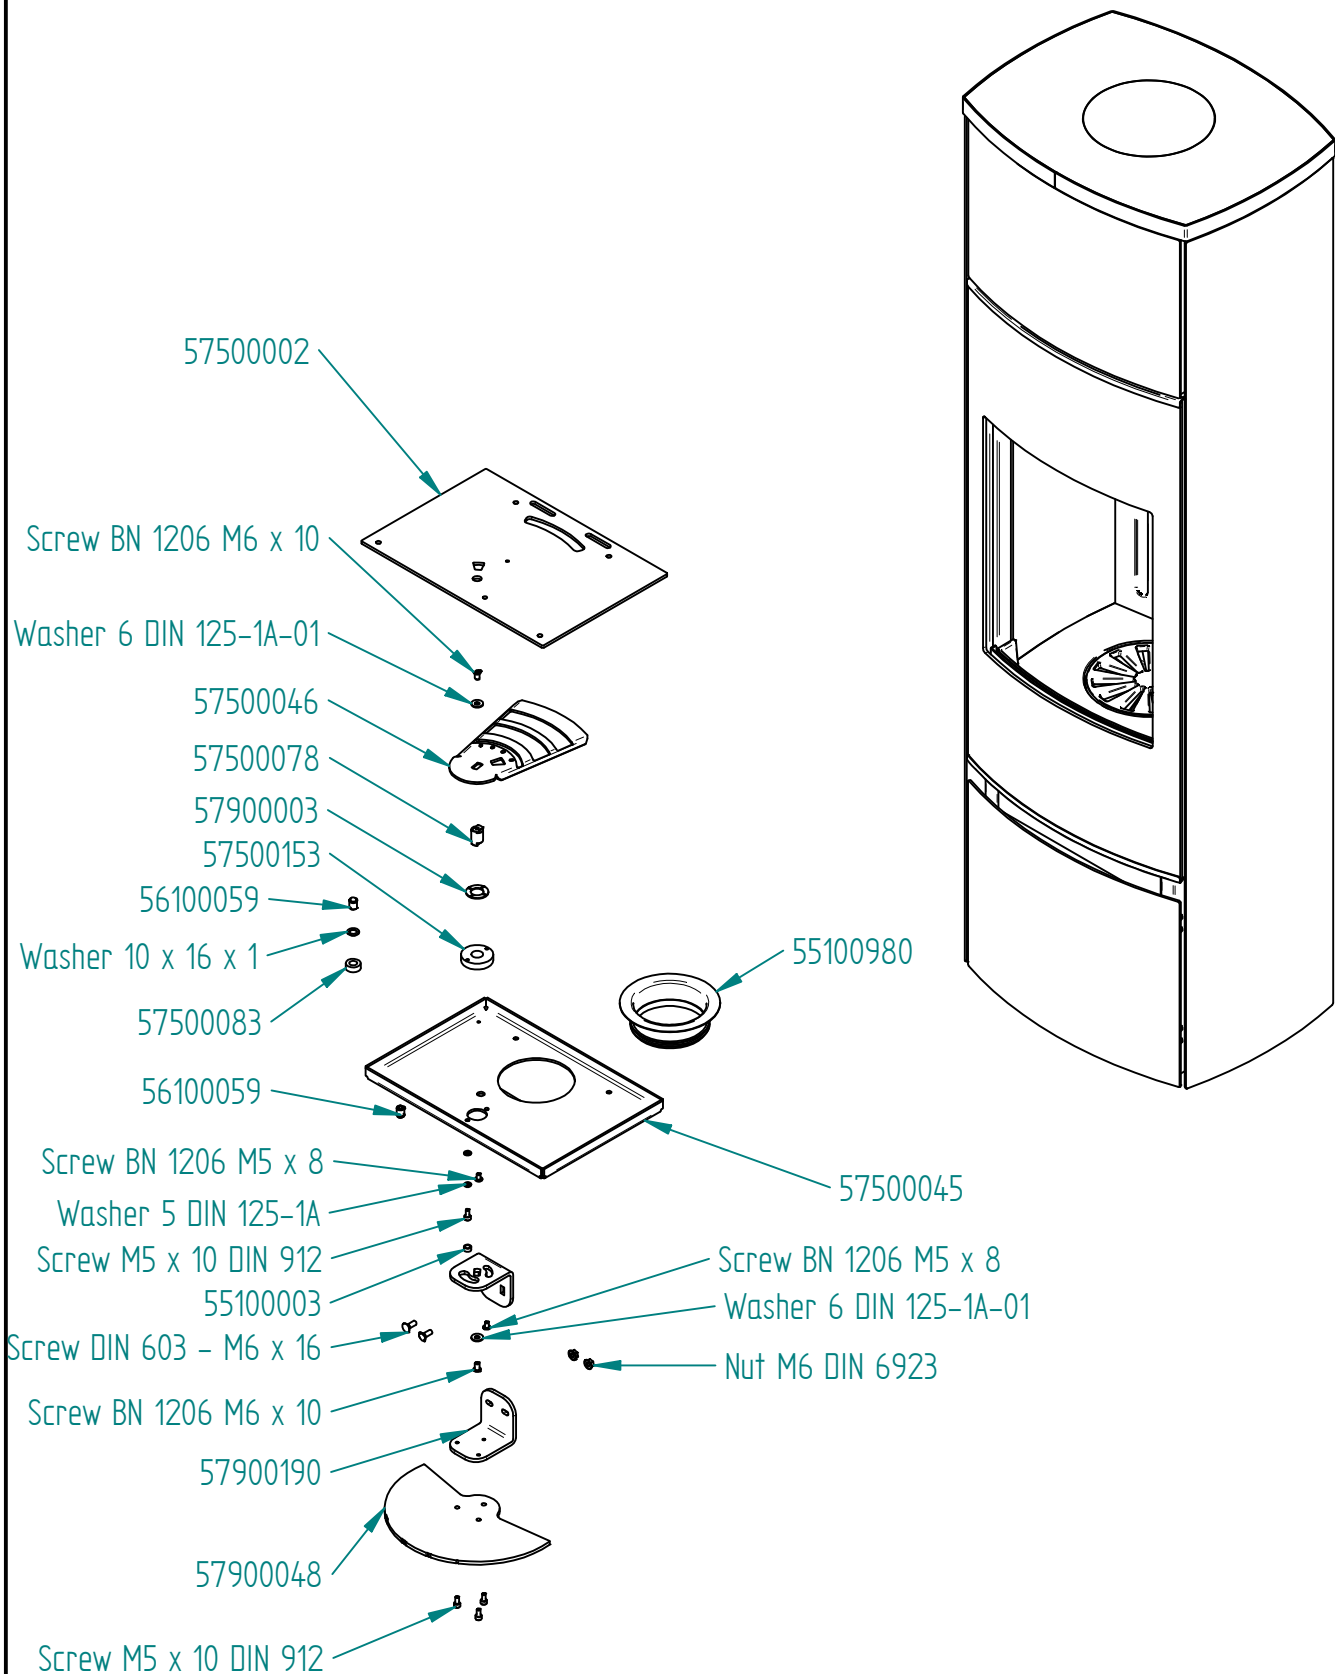

Model:

Bella High with out sideglass

Sheet/Sheets: 6 of 9

Date: 30/08-2017