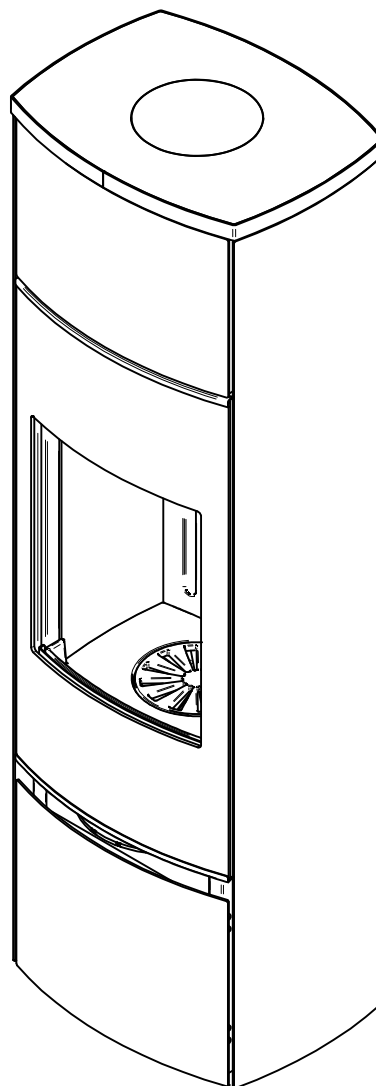

Model:

Bella High with out sideglass

Sheet/Sheets: 1 of 9

Date: 30/08-2017

14901500

Model:

Bella High with out sideglass

Sheet/Sheets: 2 of 9

Date: 30/08-2017

Flange head screw DIN 923 M5x4

Model:

Bella High with out sideglass

Sheet/Sheets: 5 of 9

Date: 30/08-2017

Vermi 57500128

Model: