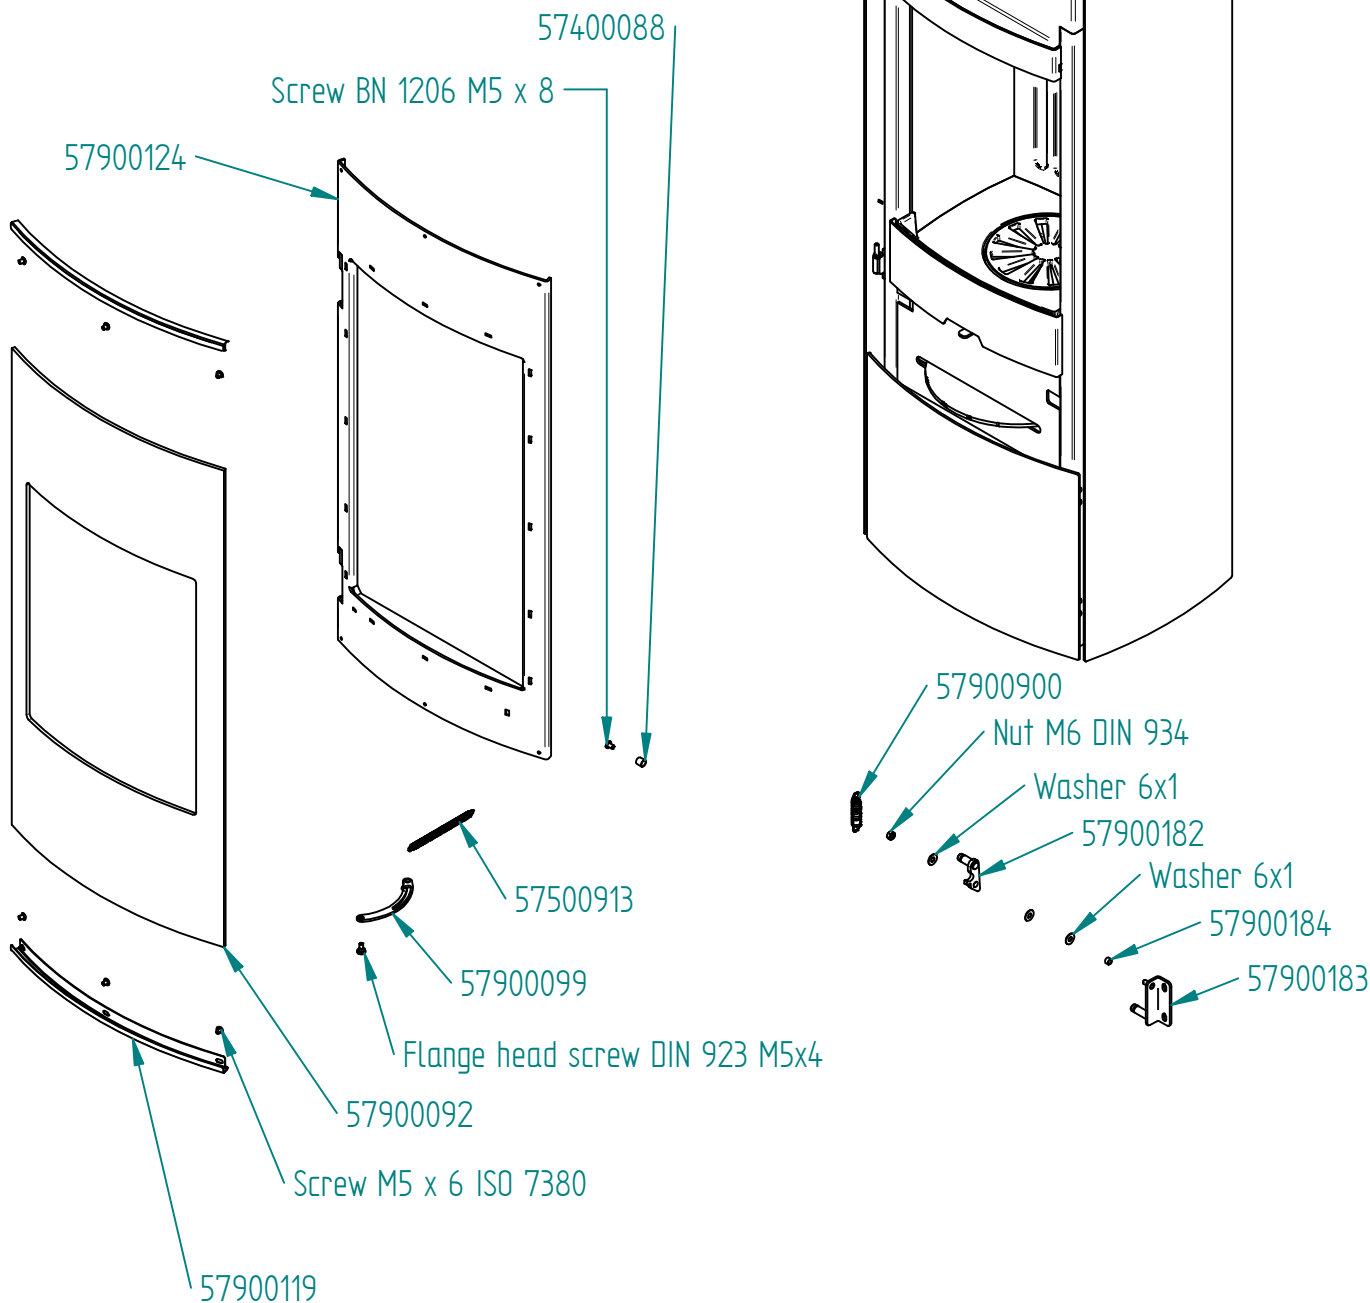

Model:

Bella High with out sideglass

Sheet/Sheets: 3 of 9

Date: 30/08-2017