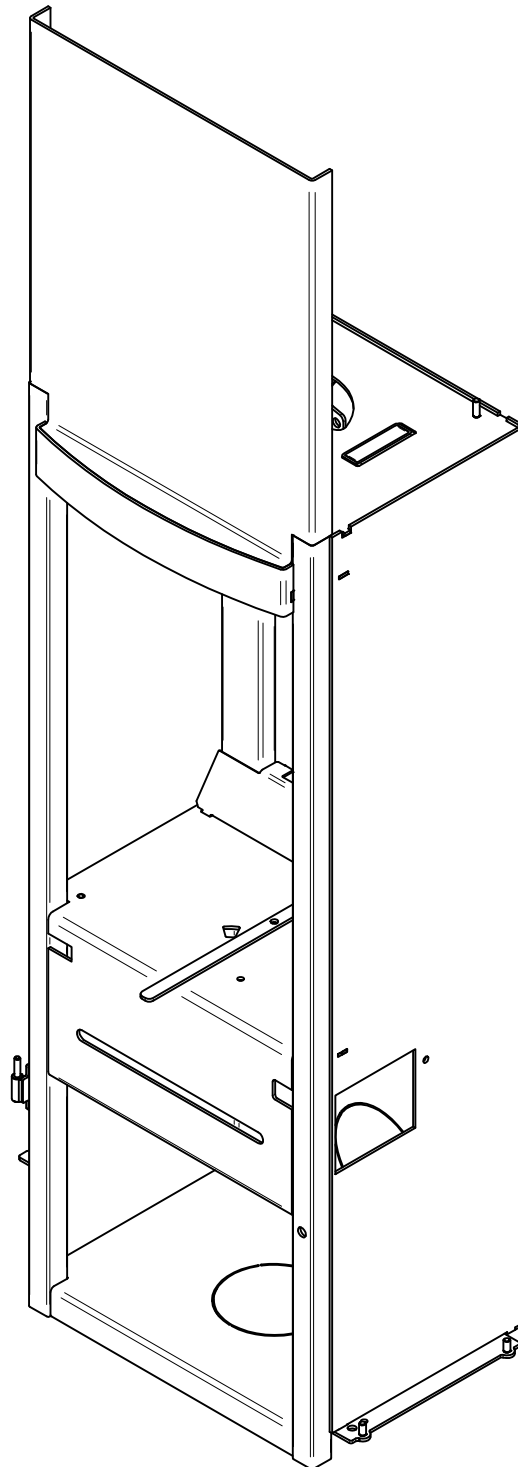

Model:

Bella High with out sideglass

Sheet/Sheets: 8 of 9

Date: 30/08-2017

57901500