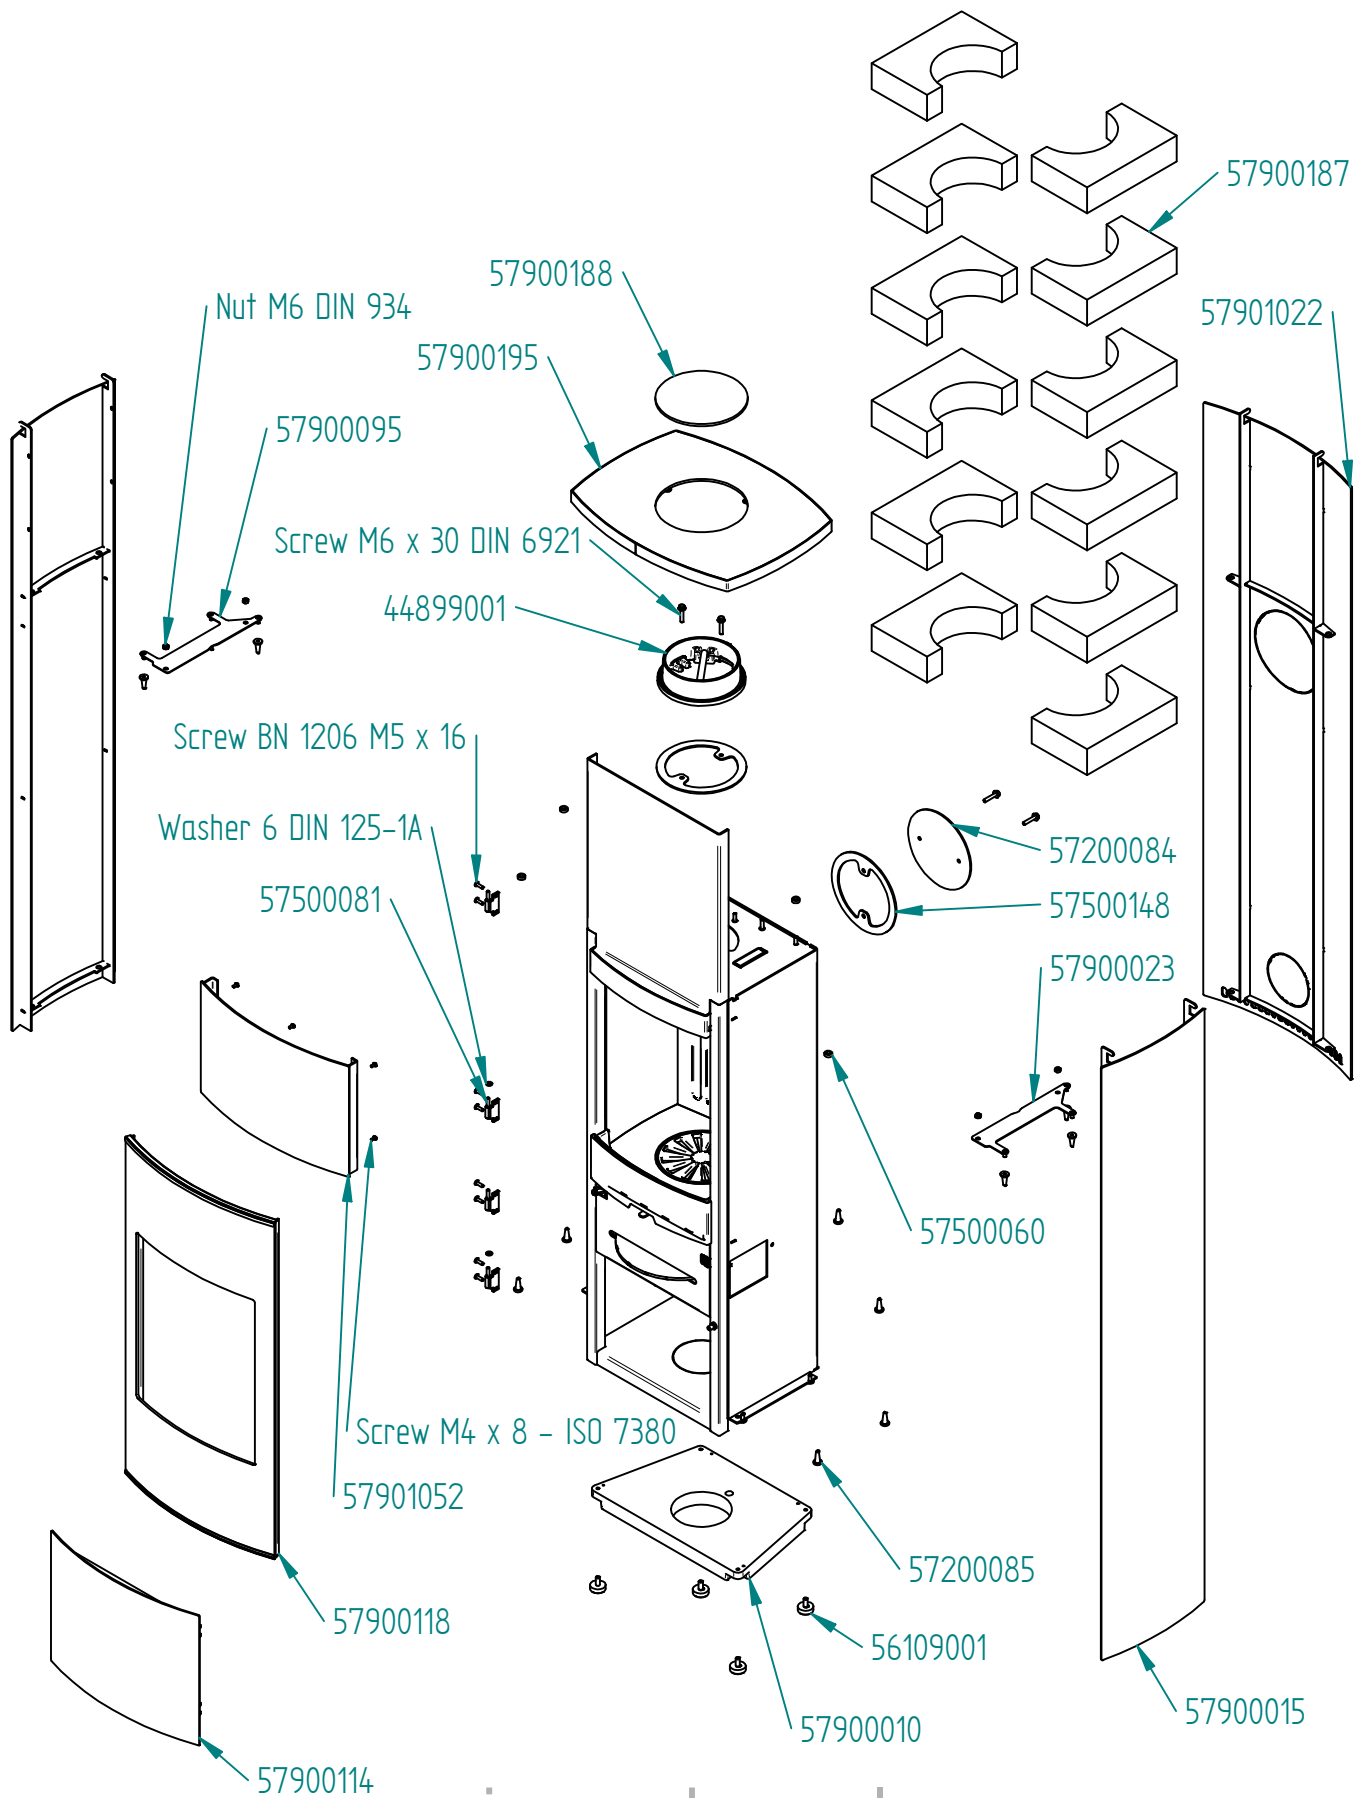

Model:

Bella High with out sideglass

Sheet/Sheets: 1 of 9

Date: 30/08-2017

14901500

Model:

Bella High with out sideglass

Sheet/Sheets: 2 of 9

Date: 30/08-2017

Model:

Bella High with out sideglass

Sheet/Sheets: 3 of 9

Date: 30/08-2017

Model:

Bella High with out sideglass

Sheet/Sheets: 4 of 9

Date: 30/08-2017

Flange head screw DIN 923 M5x4

Model:

Bella High with out sideglass

Sheet/Sheets: 5 of 9

Date: 30/08-2017

Vermi 57500128

Model:

Bella High with out sideglass

Sheet/Sheets: 8 of 9

Date: 30/08-2017

57901500

Model:

Bella High with out sideglass

Sheet/Sheets: 9 of 9

Date: 30/08-2017