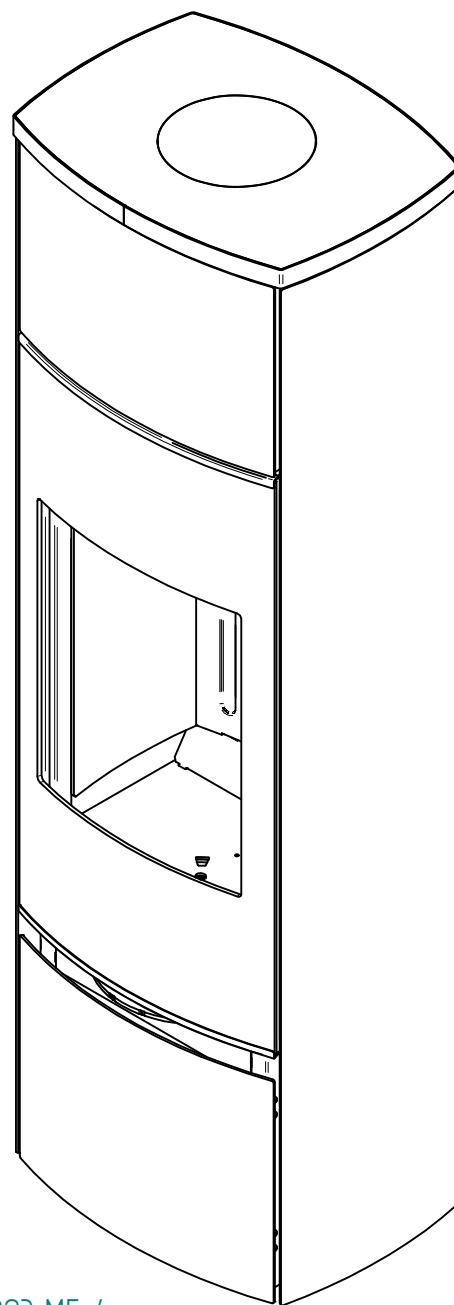

Model:

Bella High with out sideglass

Sheet/Sheets: 1 of 9

Date: 30/08-2017

14901500

Model:

Bella High with out sideglass

Sheet/Sheets: 2 of 9

Date: 30/08-2017

Model:

Bella High with out sideglass

Sheet/Sheets: 3 of 9

Date: 30/08-2017

Model:

Bella High with out sideglass

Sheet/Sheets: 4 of 9

Date: 30/08-2017

Flange head screw DIN 923 M5x4

Model:

Bella High with out sideglass

Sheet/Sheets: 5 of 9

Date: 30/08-2017

Vermi 57500128

Model: