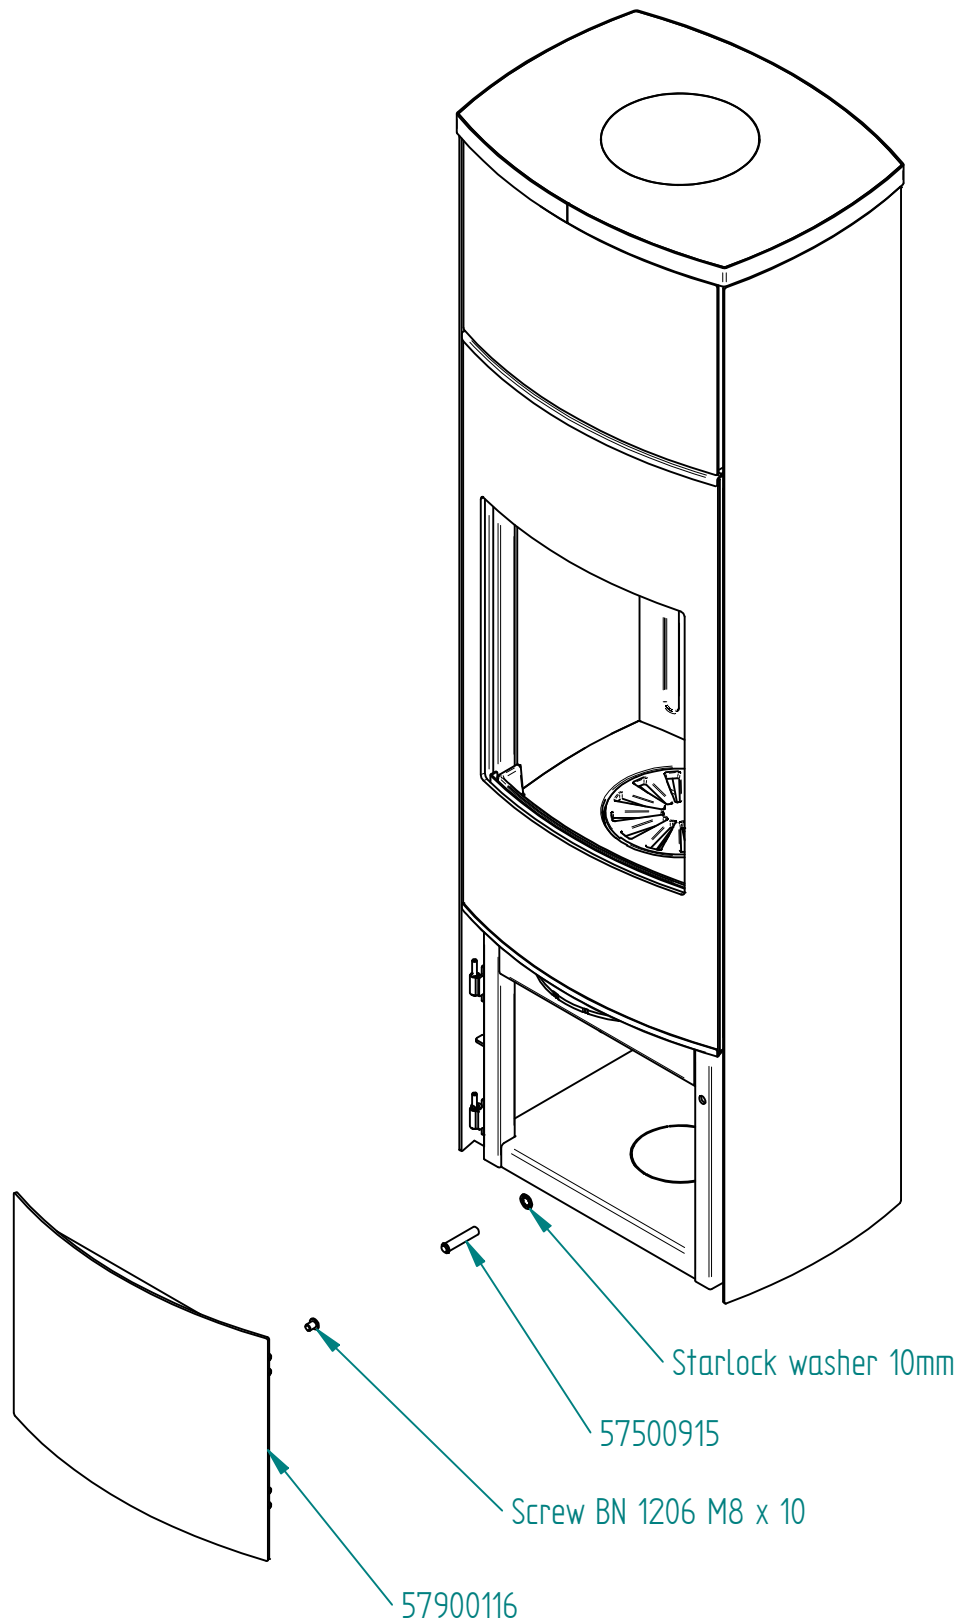

Date: 30/08-2017

Flange head screw DIN 923 M5x4

Model:

Bella High with out sideglass

Sheet/Sheets: 5 of 9

Date: 30/08-2017

Vermi 57500128

Model:

Bella High with out sideglass

Sheet/Sheets: 6 of 9

Date: 30/08-2017

Model:

Bella High with out sideglass

Sheet/Sheets: 7 of 9

Date: 30/08-2017

Model:

Bella High with out sideglass

Sheet/Sheets: 8 of 9

Date: 30/08-2017

57901500

Model:

Bella High with out sideglass

Sheet/Sheets: 9 of 9

Date: 30/08-2017