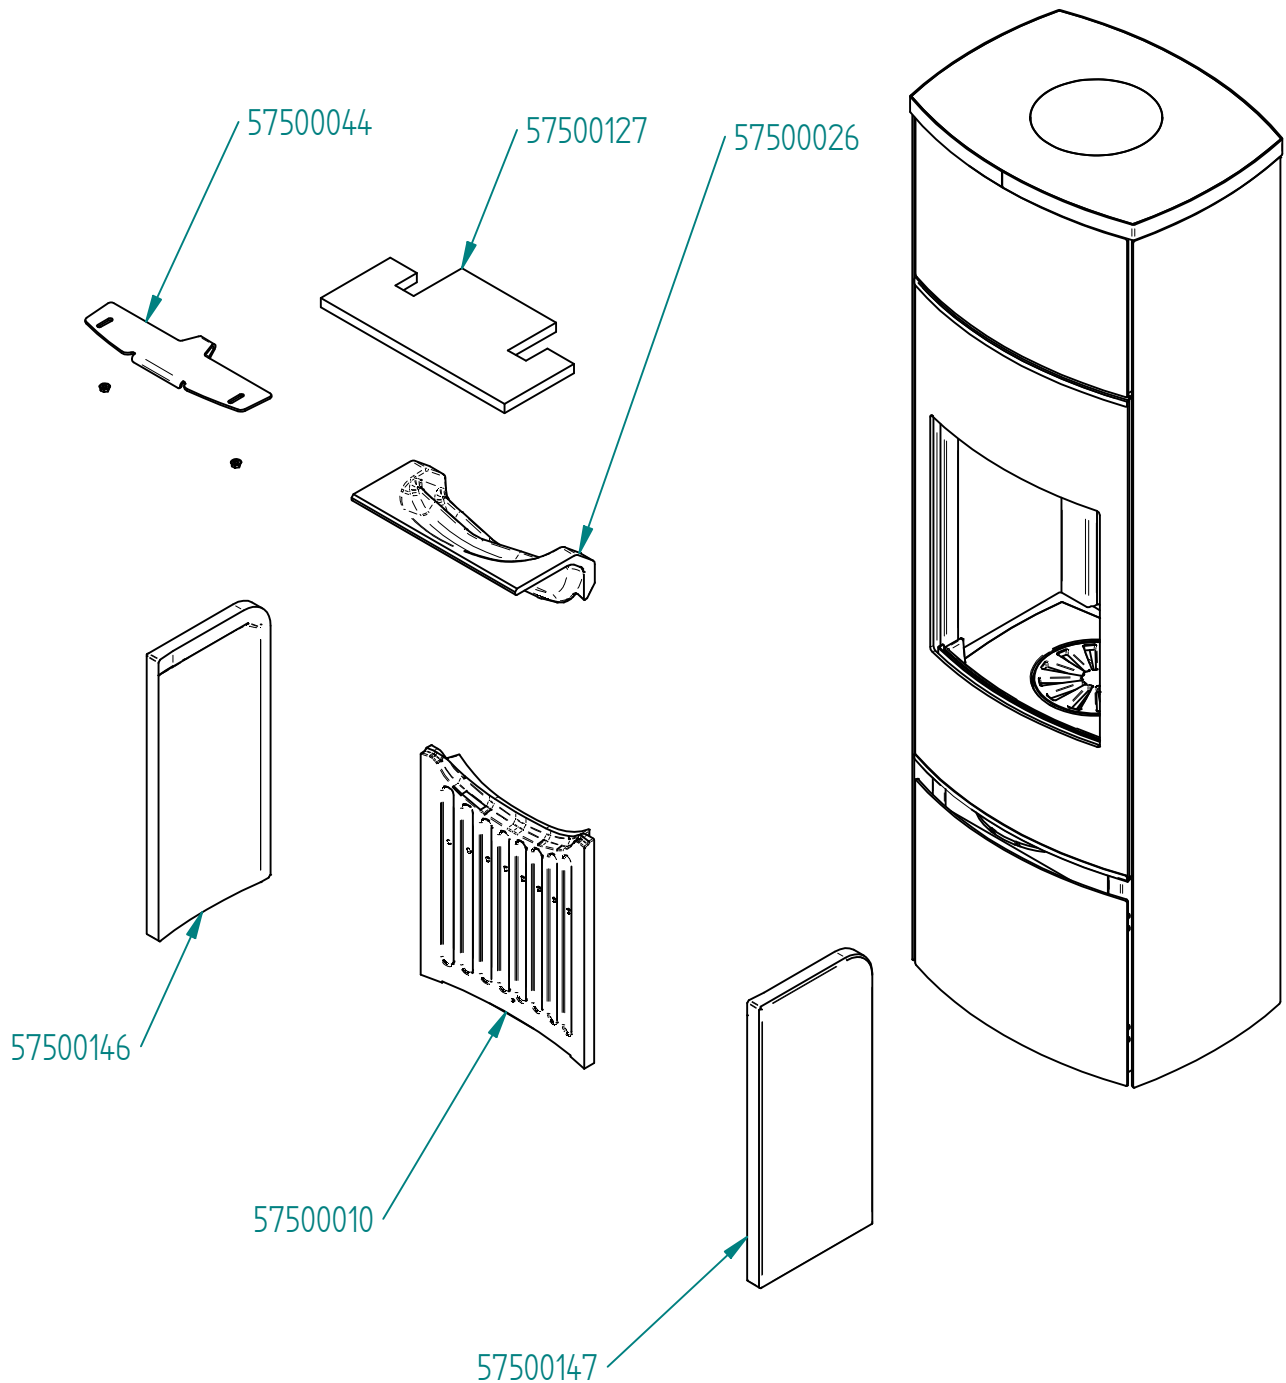

Date: 30/08-2017

Flange head screw DIN 923 M5x4

Model:

Bella High with out sideglass

Sheet/Sheets: 5 of 9

Date: 30/08-2017

Vermi 57500128

Model: