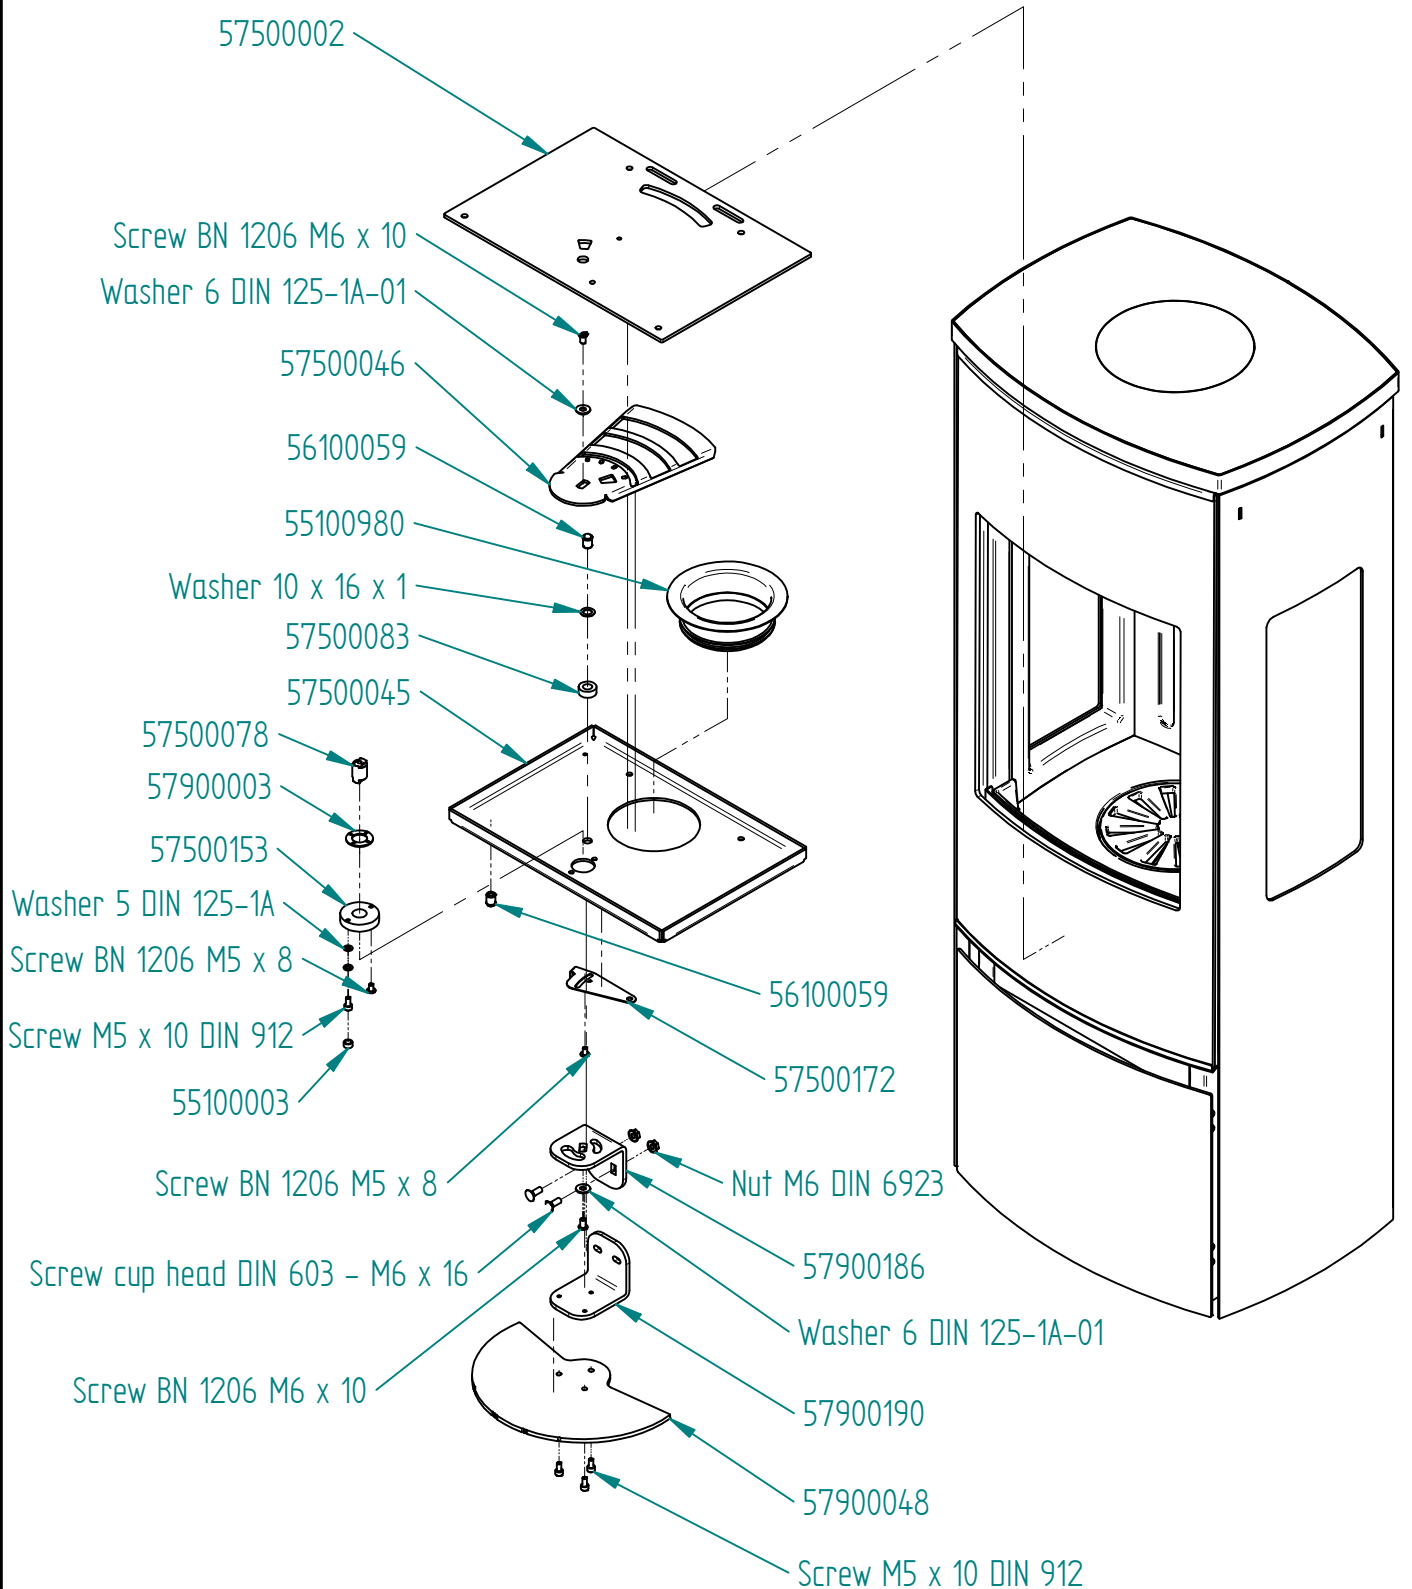

Date: 04/08-2017

Model:

Bella with sideglass

Sheet/Sheets: 5 af 10

Date: 04/08-2017

Vermi 57500128

Model:

Bella with sideglass

Sheet/Sheets: 6 af 10

Date: 04/08-2017

Duplic air 57900003

Model:

Bella with sideglass

Sheet/Sheets: 7 of 10

Date: 04/08-2017

Model:

Bella with sideglass

Sheet/Sheets: 8 of 10

Date: 04/08-2017

Model:

Bella with sideglass

Sheet/Sheets: 9 af 10

Date: 04/08-2017

57900000

Model:

Bella with sideglass

Sheet/Sheets: 10 af 10

Date: 04/08-2017