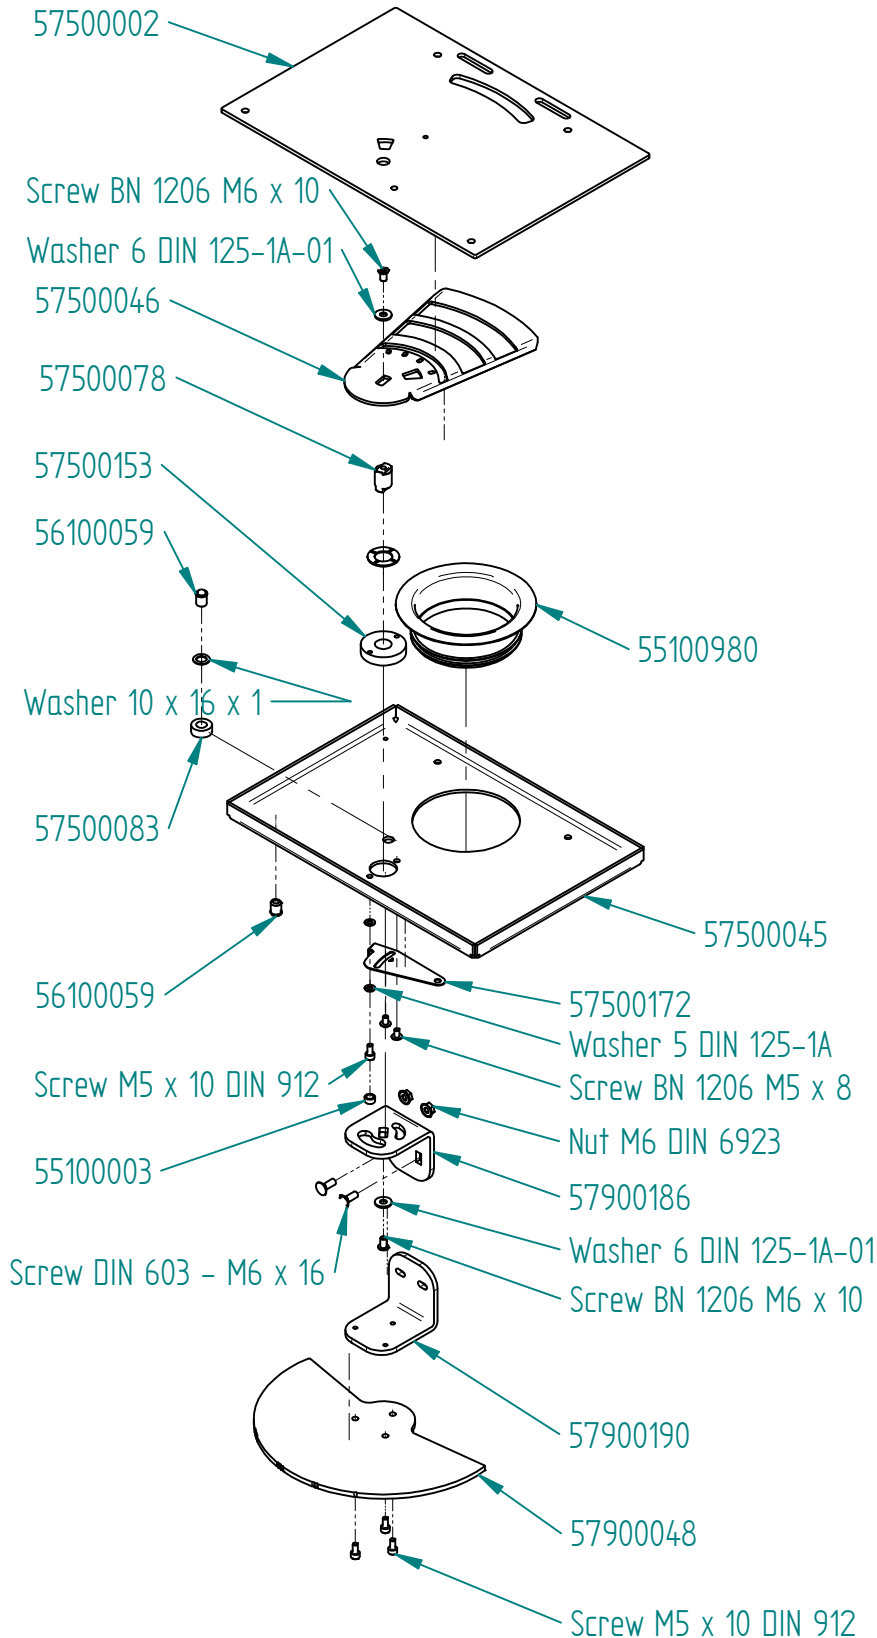

Date: 08/08-2017

Model:

Bella with out sideglass

Sheet/Sheets: 5 of 10

Date: 08/08-2017

Vermi 57500128

Model:

Bella with out sideglass

Sheet/Sheets: 6 of 10

Date: 08/08-2017

Duplic air 57900003

Model:

Bella with out sideglass

Sheet/Sheets: 7 of 10

Date: 08/08-2017

57900014

Model:

Bella with out sideglass

Sheet/Sheets: 8 of 10

Date: 08/08-2017

Model:

Bella with out sideglass

Sheet/Sheets: 9 of 10

Date: 08/08-2017

57900000

Model:

Bella with out sideglass

Sheet/Sheets: 10 of 10

Date: 08/08-2017