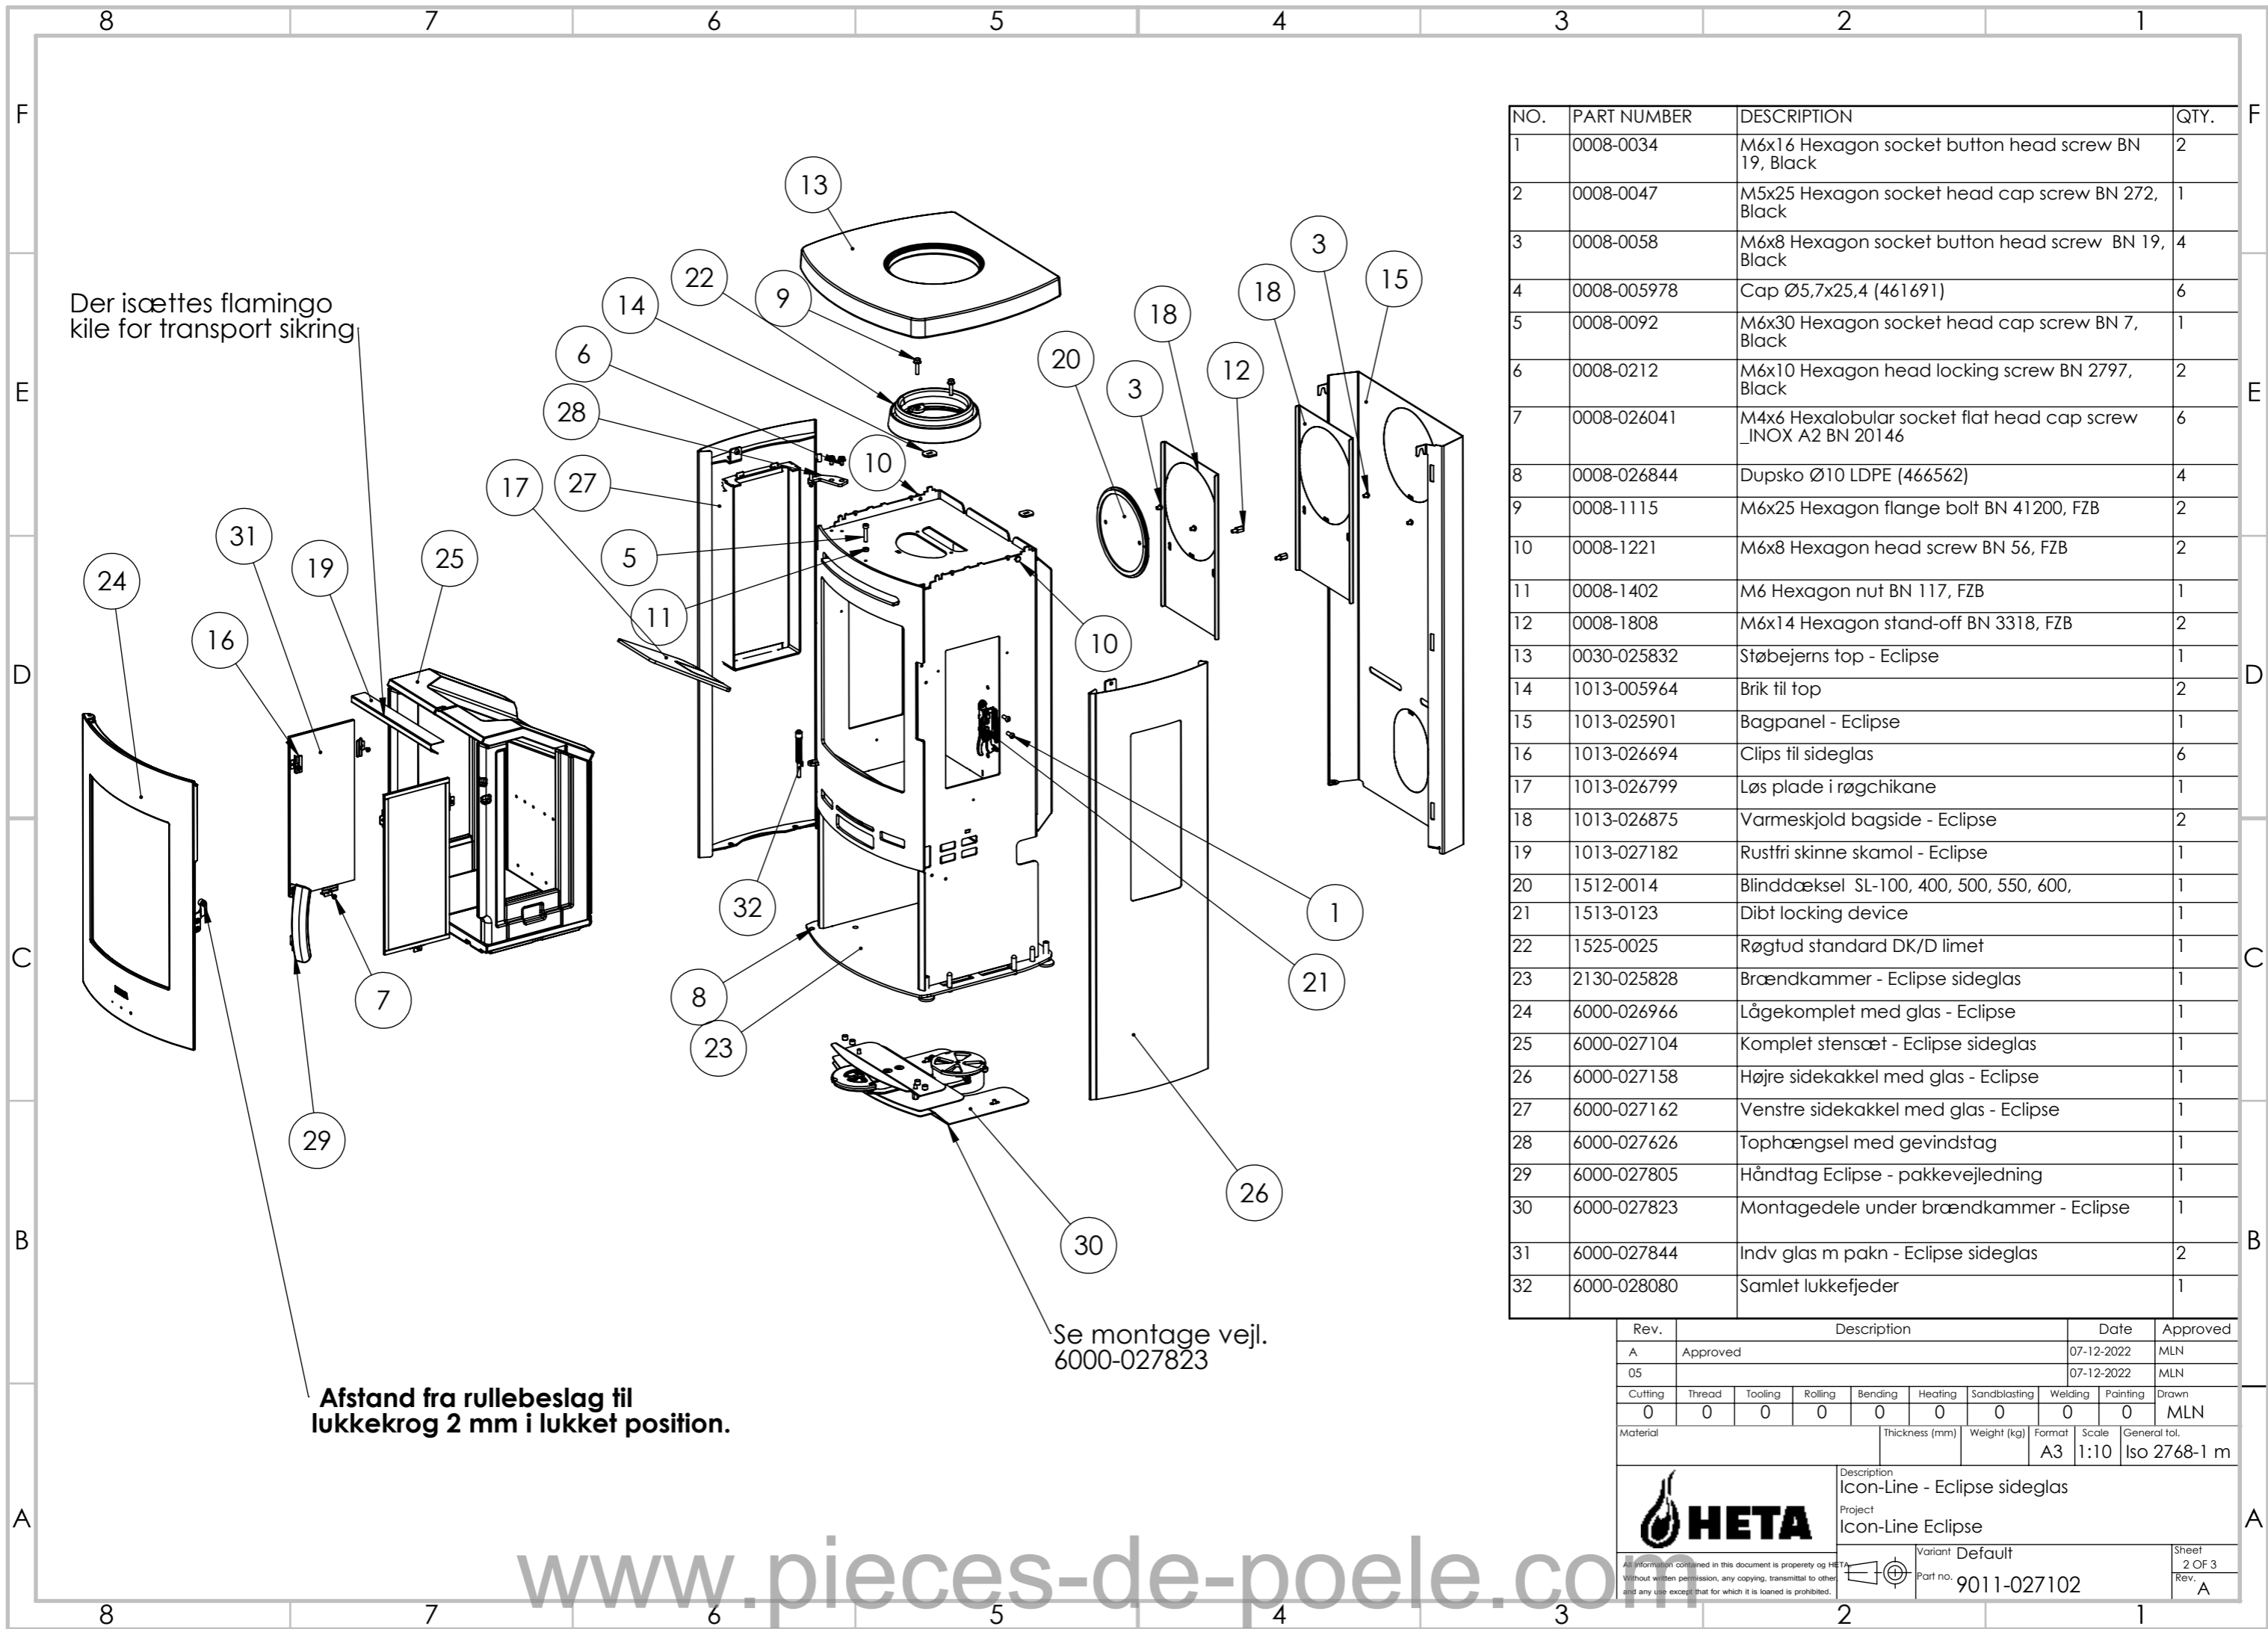

Icon-Line - Eclipse Sideglas

Standard: Stålsider

Varianter:

- Stålsider med fedtstenstop
- komplet fedtsten

Rev.	Description	Date	Approved						
A	Approved	07-12-2022	MLN						
05		07-12-2022	MLN						
Cutting	Thread	Tooling	Rolling	Bending	Heating	Sandblasting	Welding	Painting	Drawn
0	0	0	0	0	0	0	0	0	MLN
Material		Thickness (mm)	Weight (kg)	Format	Scale	General tol.			
				A3	1:10	Iso 2768-1 m			
		Description							
		Icon-Line - Eclipse sideglas							
<small>All information contained in this document is property of HETA. Without written permission, any copying, transmittal to other and any use except that for which it is loaned is prohibited.</small>		Description						Project	
		Icon-Line Eclipse						Icon-Line Eclipse	
		Variant Default						Sheet	
		Part no. 9011-027102						1 OF 3 Rev. A	

Rev.	Description	Date	Approved
A	Approved	07-12-2022	MLN
05		07-12-2022	MLN
Cutting	Thread	Tooling	Rolling
0	0	0	0
Bending	Heating	Sandblasting	Welding
0	0	0	0
Painting	Drawn		
0	MLN		
Material	Thickness (mm)	Weight (kg)	Format
			A3
Scale	General tol.		
1:10	Iso 2768-1 m		
		Description Icon-Line - Eclipse sideglas Project Icon-Line Eclipse	
Variant Default Part no. 9011-027102		Sheet 2 OF 3 Rev. A	