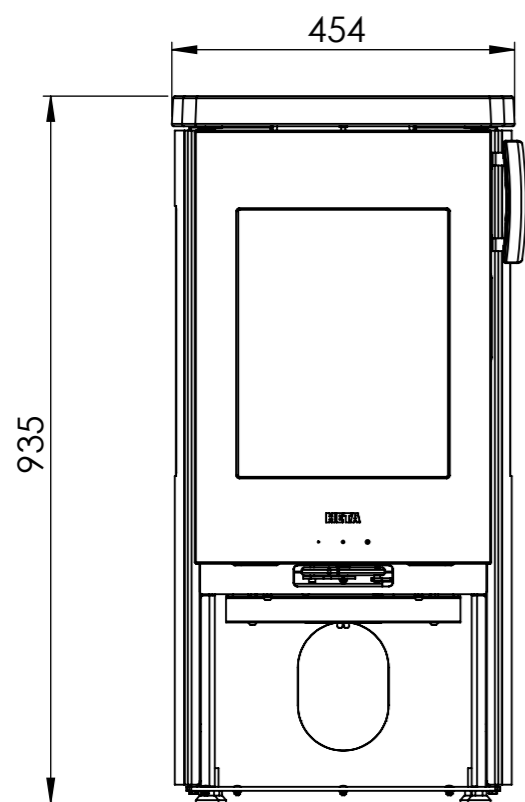

Icon-Line - Eclipse Sideglas

Standard: Stålsider

Varianter:

- Stålsider med fedtstenstop
- komplet fedtsten

Rev.	Description	Date	Approved						
A	Approved	07-12-2022	MLN						
05		07-12-2022	MLN						
Cutting	Thread	Tooling	Rolling	Bending	Heating	Sandblasting	Welding	Painting	Drawn
0	0	0	0	0	0	0	0	0	MLN
Material		Thickness (mm)	Weight (kg)	Format	Scale	General tol.			
				A3	1:10	Iso 2768-1 m			
		Description							
		Icon-Line - Eclipse sideglas							
<small>All information contained in this document is property of HETA. Without written permission, any copying, transmittal to other and any use except that for which it is loaned is prohibited.</small>		Description						Project	
		Icon-Line Eclipse						Icon-Line Eclipse	
		Variant Default						Sheet	
		Part no. 9011-027102						1 OF 3 Rev. A	