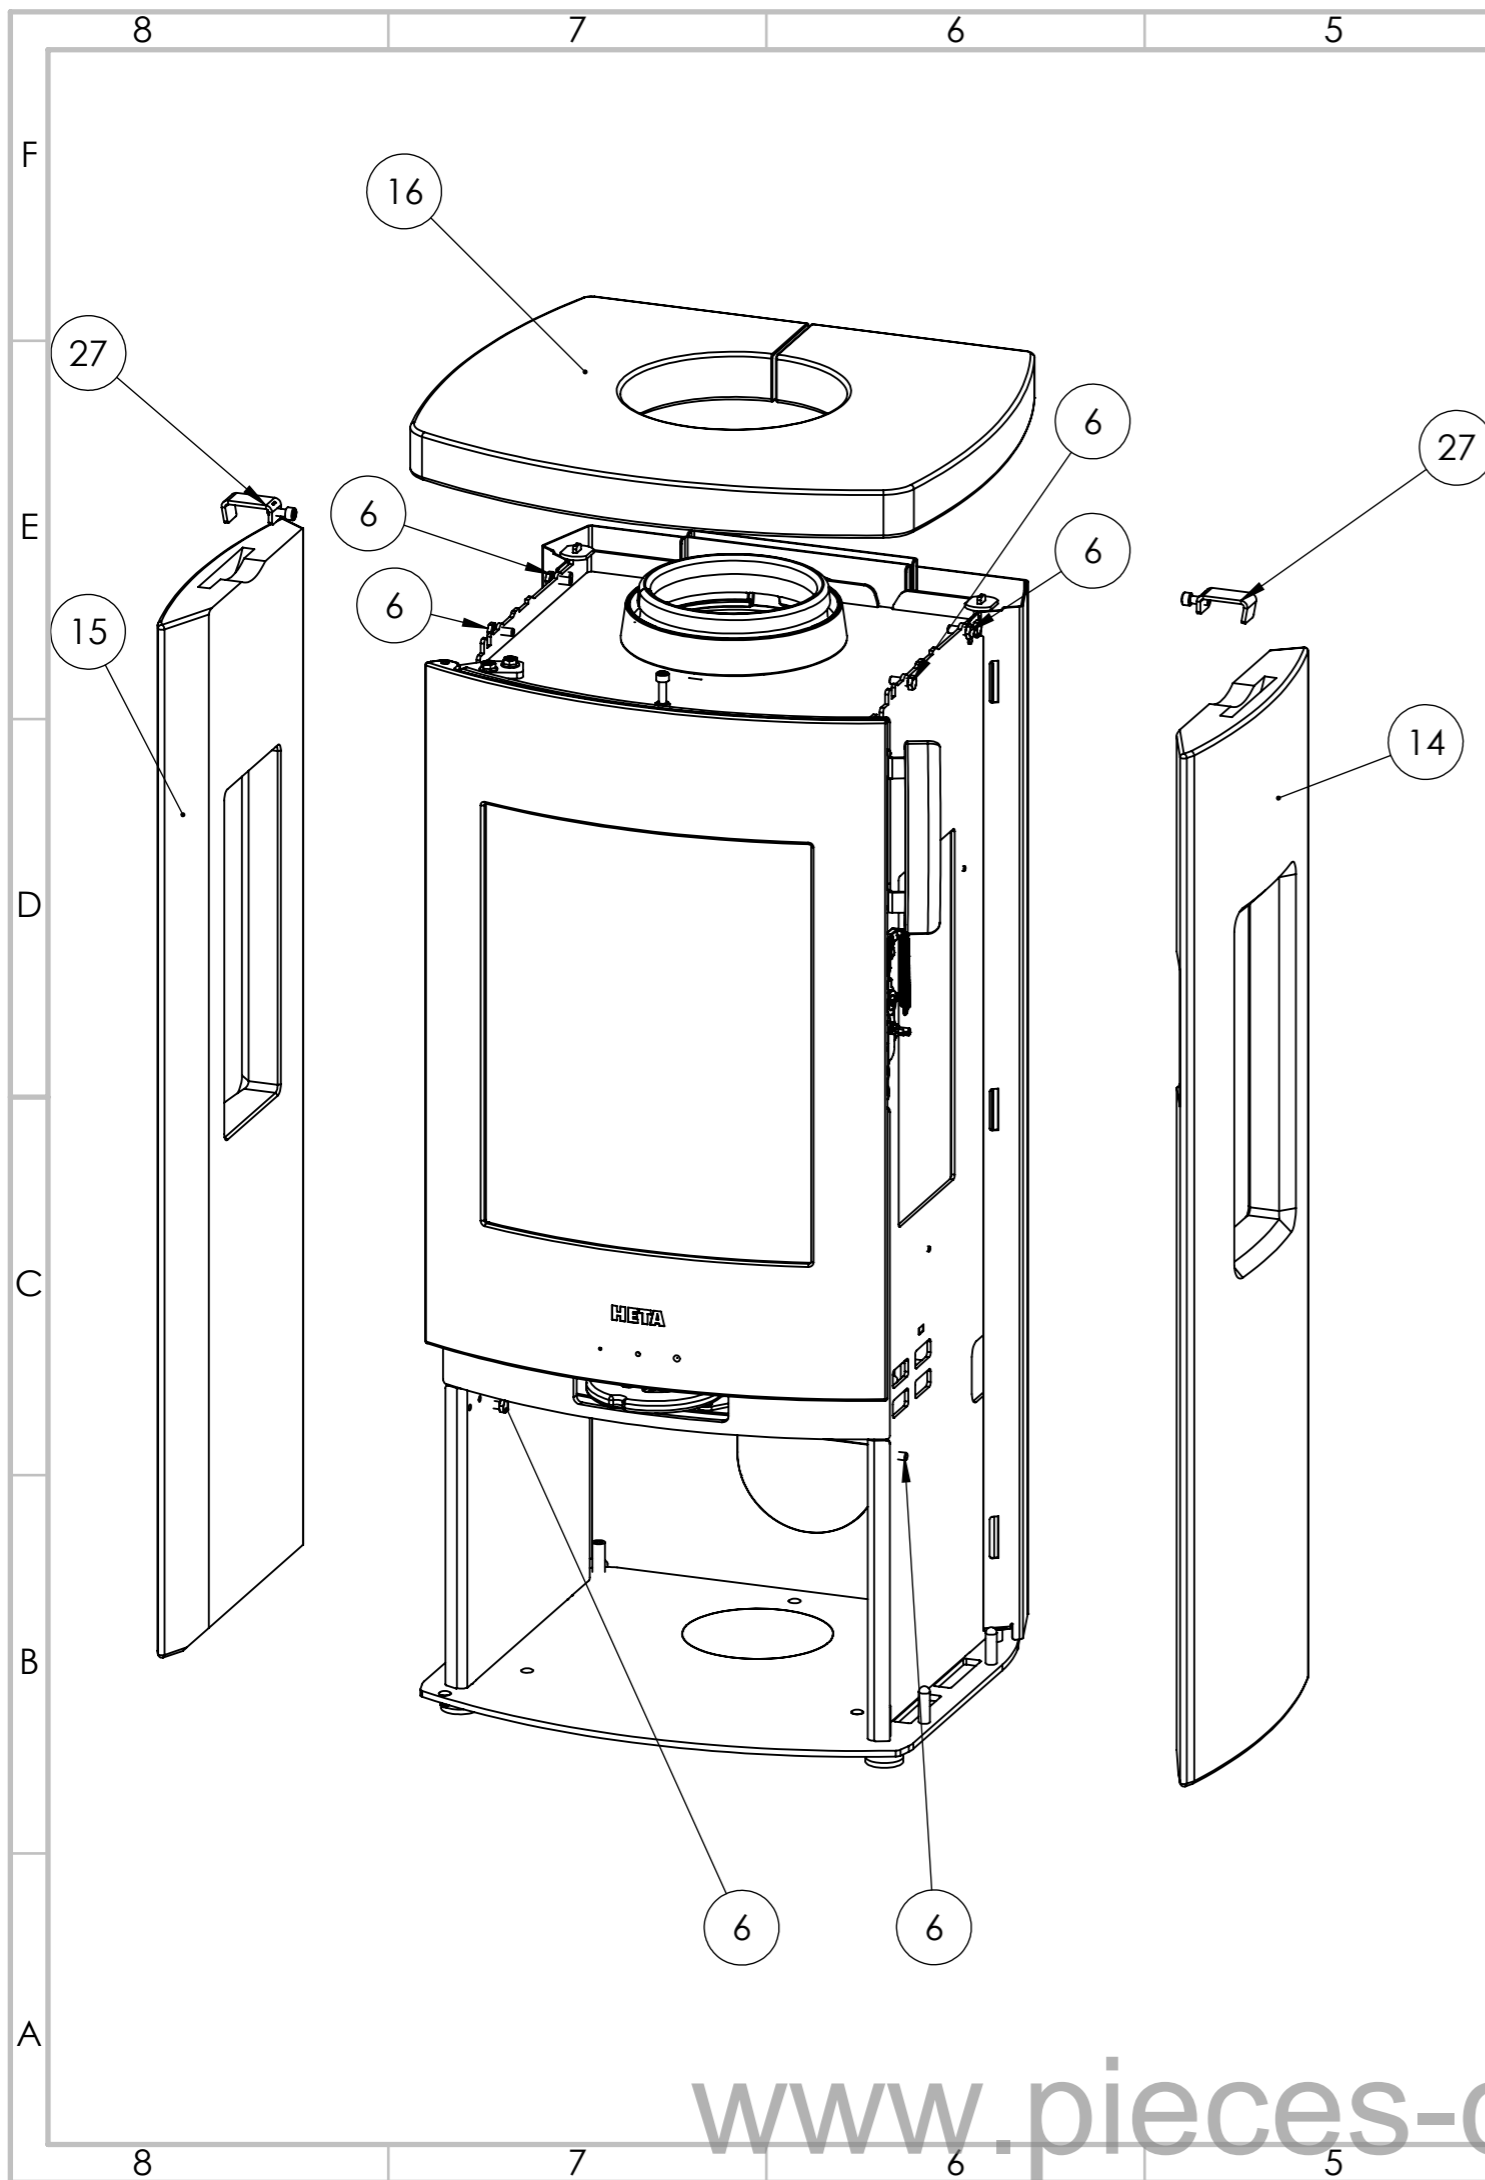

NO.	PART NUMBER	DESCRIPTION	QTY.
1	0008-0034	M6x16 Hexagon socket button head screw BN 19, Black	2
2	0008-0047	M5x25 Hexagon socket head cap screw BN 272, Black	1
3	0008-0058	M6x8 Hexagon socket button head screw BN 19, Black	4
4	0008-005978	Cap Ø5,7x25,4 (461691)	6
5	0008-0092	M6x30 Hexagon socket head cap screw BN 7, Black	1
6	0008-0211	M6x16 Hexagon head screw BN 54, Black	6
7	0008-0212	M6x10 Hexagon head locking screw BN 2797, Black	2
8	0008-026041	M4x6 Hexalobular socket flat head cap screw _INOX A2 BN 20146	6
9	0008-026844	Dupsko Ø10 LDPE (466562)	4
10	0008-1115	M6x25 Hexagon flange bolt BN 41200, FZB	2
11	0008-1221	M6x8 Hexagon head screw BN 56, FZB	2
12	0008-1402	M6 Hexagon nut BN 117, FZB	1
13	0008-1808	M6x14 Hexagon stand-off BN 3318, FZB	2
14	0023-026835	Fedtsten højre - Eclipse sideglas	1
15	0023-026944	Fedtsten venstre - Eclipse sideglas	1
16	0023-027021	Fedtstens top (Topafgang)- Eclipse	1
17	1013-005964	Brik til top	2
18	1013-025901	Bagpanel - Eclipse	1
19	1013-026694	Clips til sideglas	6
20	1013-026799	Løs plade i røgchikane	1
21	1013-026875	Varmeskjold bagside - Eclipse	2
22	1013-027182	Rustfri skinne skamol - Eclipse	1
23	1512-0014	Blinddæksel SL-100, 400, 500, 550, 600,	1
24	1513-0123	Dibt locking device	1
25	1525-0025	Røgtud standard DK/D limet	1
26	2130-025828	Brændkammer - Eclipse sideglas	1
27	6000-025098	beslag til stensider samlet	2
28	6000-026966	Lågekomplet med glas - Eclipse	1
29	6000-027104	Komplet stensæt - Eclipse sideglas	1
30	6000-027626	Tophængsel med gevindstag	1
31	6000-027805	Håndtag Eclipse - pakkevejledning	1
32	6000-027823	Montagedele under brændkammer - Eclipse	1
33	6000-027844	Indv glas m pakn - Eclipse sideglas	2
34	6000-028080	Samlet lukkefjeder	1

Komplet fedtsten

Rev.	Description	Date	Approved
A	Approved	07-12-2022	MLN
05		07-12-2022	MLN
Cutting	Thread	Tooling	Rolling
0	0	0	0
Bending	Heating	Sandblasting	Welding
0	0	0	0
Painting	Drawn		
0	MLN		
Material	Thickness (mm)	Weight (kg)	Format
			A3
			Scale
			1:6
			General tol.
			Iso 2768-1 m
		Description Icon-Line - Eclipse sideglas Project Icon-Line Eclipse	
All information contained in this document is property of HETA. Without written permission, any copying, transmittal to other and any use except that for which it is loaned is prohibited.		Variant Default Part no. 9011-027102	Sheet 3 OF 3 Rev. A