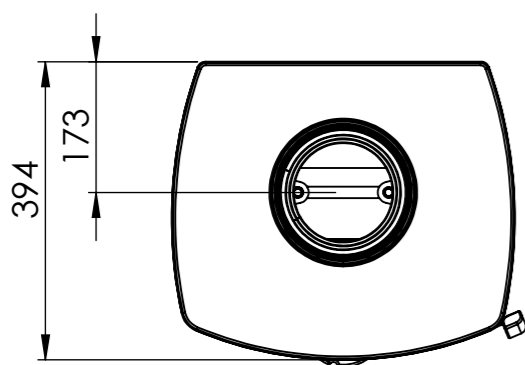

Icon-Line - Eclipse Sideglas

Standard: Stålsider

Varianter:

- Stålsider med fedtstenstop
- komplet fedtsten

Rev.	Description	Date	Approved						
A	Approved	07-12-2022	MLN						
05		07-12-2022	MLN						
Cutting	Thread	Tooling	Rolling	Bending	Heating	Sandblasting	Welding	Painting	Drawn
0	0	0	0	0	0	0	0	0	MLN
Material		Thickness (mm)	Weight (kg)	Format	Scale	General tol.			
				A3	1:10	Iso 2768-1 m			
		Description							
		Icon-Line - Eclipse sideglas							
<small>All information contained in this document is property of HETA. Without written permission, any copying, transmittal to other and any use except that for which it is loaned is prohibited.</small>		Description						Project	
		Icon-Line Eclipse						Icon-Line Eclipse	
		Variant Default						Sheet	
		Part no. 9011-027102						1 OF 3 Rev. A	