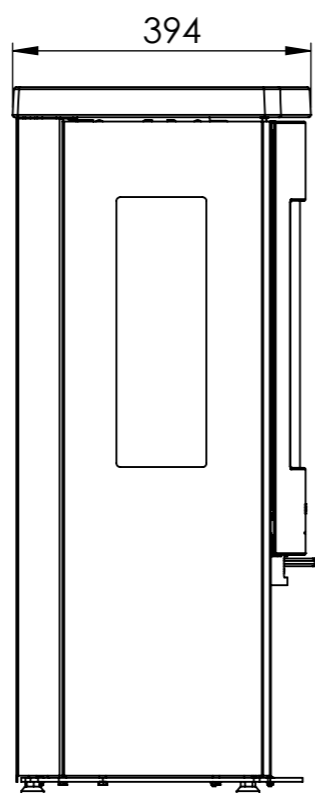

Icon-Line - Eclipse Sideglas

Standard: Stålsider

Varianter:

- Stålsider med fedtstenstop
- komplet fedtsten

Rev.	Description	Date	Approved						
A	Approved	07-12-2022	MLN						
05		07-12-2022	MLN						
Cutting	Thread	Tooling	Rolling	Bending	Heating	Sandblasting	Welding	Painting	Drawn
0	0	0	0	0	0	0	0	0	MLN
Material		Thickness (mm)	Weight (kg)	Format	Scale	General tol.			
				A3	1:10	Iso 2768-1 m			
		Description							
		Icon-Line - Eclipse sideglas							
<small>All information contained in this document is property of HETA. Without written permission, any copying, transmittal to other and any use except that for which it is loaned is prohibited.</small>		Description						Project	
		Icon-Line Eclipse						Icon-Line Eclipse	
		Variant Default						Sheet	
		Part no. 9011-027102						1 OF 3 Rev. A	