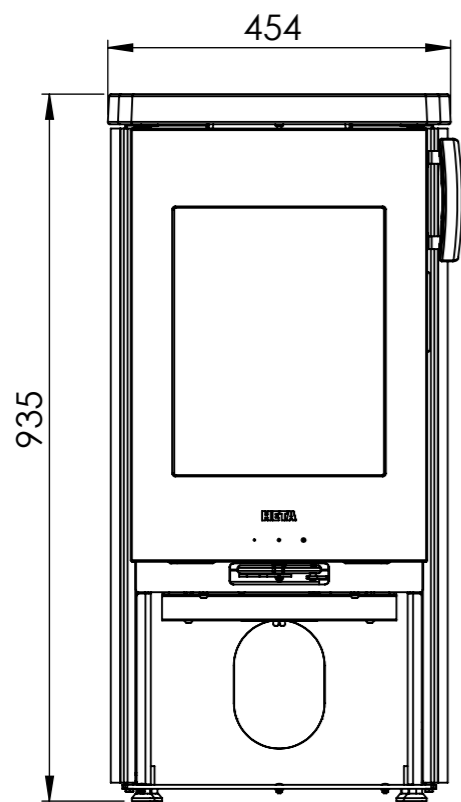

Rev.	Description	Date	Approved						
A	Approved	12-12-2022	MLN						
02		12-12-2022	MLN						
Cutting	Thread	Tooling	Rolling	Bending	Heating	Sandblasting	Welding	Painting	Drawn
0	0	0	0	0	0	0	0	0	MLN
Material		Thickness (mm)	Weight (kg)	Format	Scale	General tol.			
				A3	1:10	Iso 2768-1 m			
		Description Icon-Line - Eclipse Project Icon-Line Eclipse							
		Variant Default		Sheet 1 OF 3		Rev. A			
All information contained in this document is property of HETA. Without written permission, any copying, transmittal to other and any use except that for which it is loaned is prohibited.				Part no. 9011-027101