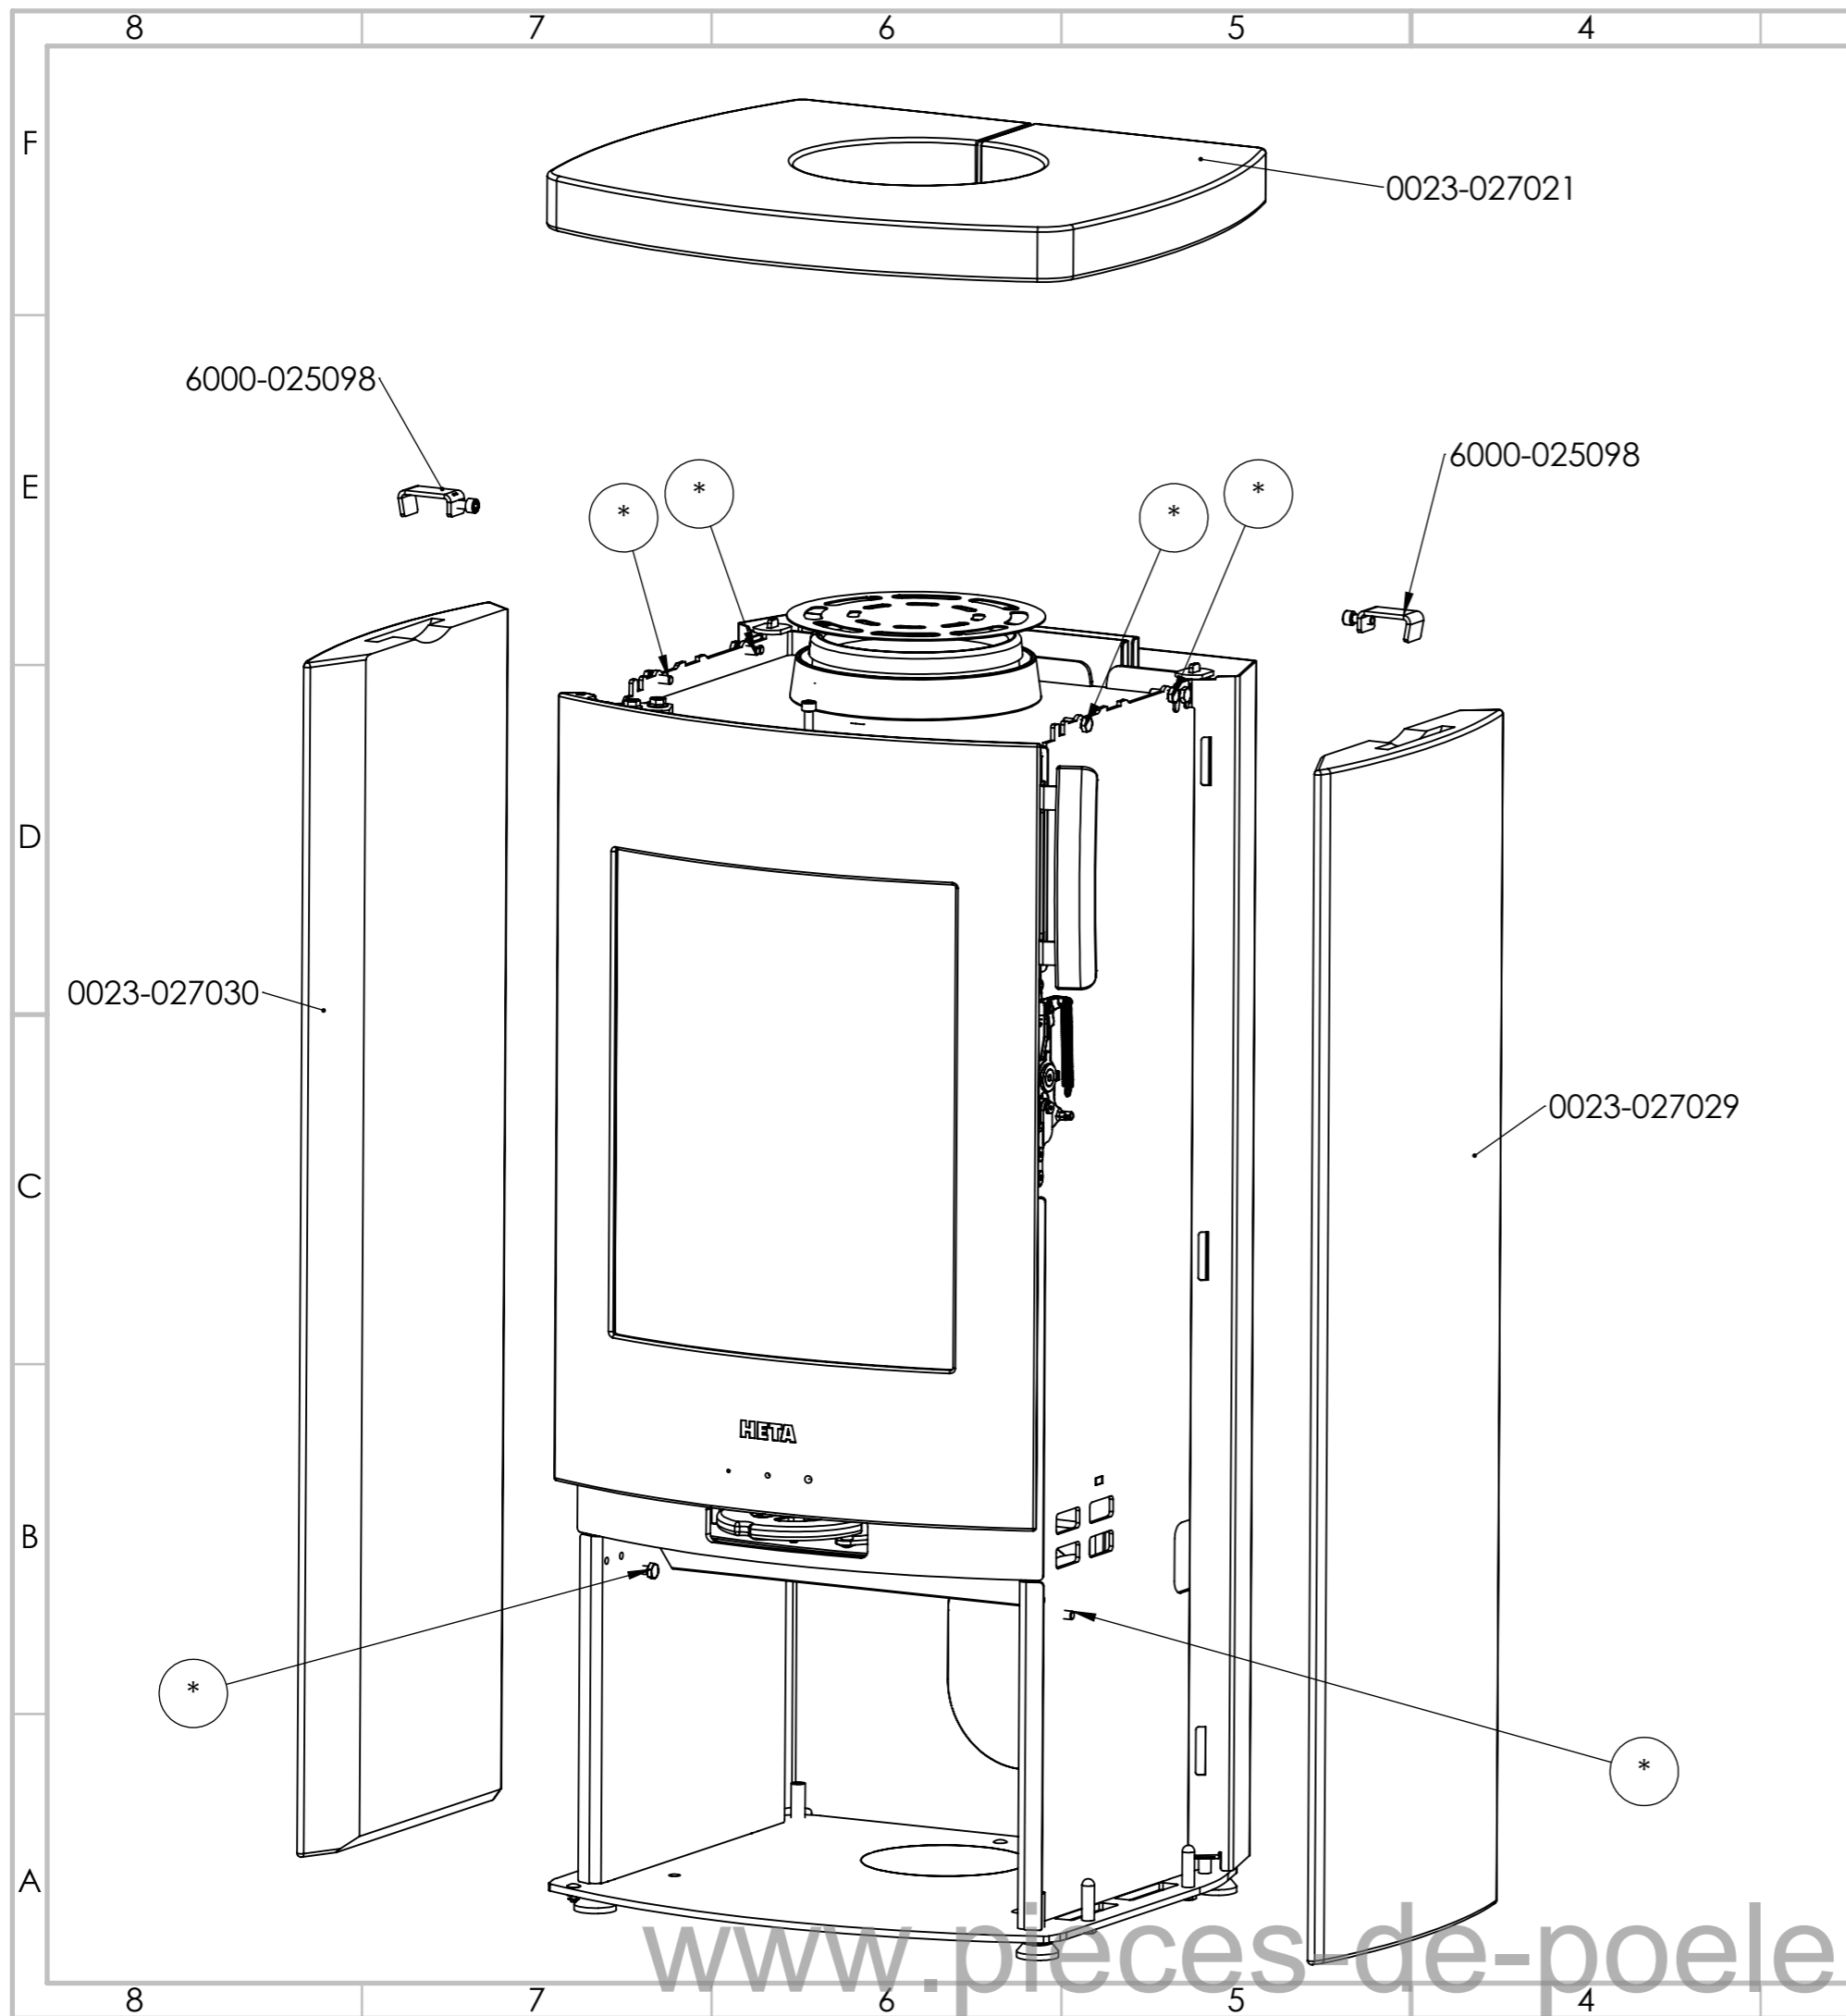

NO.	PART NUMBER	DESCRIPTION	QTY.
1	0008-0034	M6x16 Hexagon socket button head screw BN 19, Black	2
2	0008-0058	M6x8 Hexagon socket button head screw BN 19, Black	4
3	0008-005978	Cap Ø5,7x25,4 (461691)	6
4	0008-0092	M6x30 Hexagon socket head cap screw BN 7, Black	1
5	0008-0211	M6x16 Hexagon head screw BN 54, Black	6
6	0008-0212	M6x10 Hexagon head locking screw BN 2797, Black	2
7	0008-026844	Dupsko Ø10 LDPE (466562)	4
8	0008-0518	M6/12x1,6 Washer BN 713, Black	2
9	0008-1115	M6x25 Hexagon flange bolt BN 41200, FZB	2
10	0008-1221	M6x8 Hexagon head screw BN 56, FZB	2
11	0008-1402	M6 Hexagon nut BN 117, FZB	1
12	0008-1808	M6x14 Hexagon stand-off BN 3318, FZB	4
13	0023-027021	Fedtstens top (Topafgang)-Eclipse	1
14	0023-027029	Fedtsten højre - Eclipse	1
15	0023-027030	Fedtsten venstre - Eclipse	1
16	1013-005964	Brik til top	2
17	1013-023466	Dæksel stentoppe Inspire 45	1
18	1013-025901	Bagpanel - Eclipse	1
19	1013-026799	Løs plade i røgchikane	1
20	1013-026875	Varmeskjold bagside - Eclipse	2
21	1013-027182	Rustfri skinne skamol - Eclipse	1
22	1512-0014	Bliinddæksel SL-100, 400, 500, 550, 600,	1
23	1513-0123	Dibt locking device	1
24	1525-0025	Røgtud standard DK/D limet	1
25	2130-027099	Brændkammer - Eclipse	1
26	6000-025098	beslag til stensider samlet	2
27	6000-026966	Lågekomplet med glas - Eclipse	1
28	6000-027105	Komplet stensæt - Eclipse	1
29	6000-027626	Tophængsel med gevindstag	1
30	6000-027805	Håndtag Eclipse - pakkevejledning	1
31	6000-027823	Montagedele under brændkammer - Eclipse	1
32	6000-028080	Samlet lukkefjeder	1

Rev.	Description	Date	Approved
A	Approved	12-12-2022	MLN
02		12-12-2022	MLN
Cutting	Thread	Tooling	Rolling
0	0	0	0
Bending	Heating	Sandblasting	Welding
0	0	0	0
Painting	Drawn		
0	MLN		
Material	Thickness (mm)	Weight (kg)	Format
			A3
			Scale
			1:10
			General tol.
			Iso 2768-1 m
		Description Icon-Line - Eclipse Project Icon-Line Eclipse	
Variant Default		Sheet 3 OF 3 Rev. A	
Part no. 9011-027101