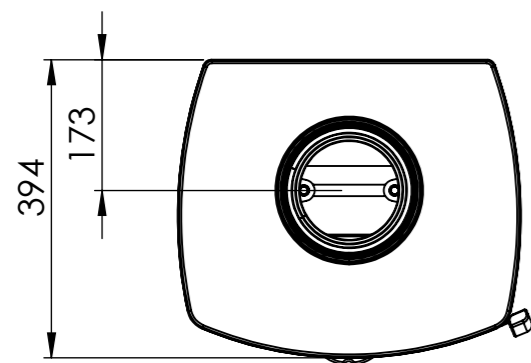

Icon-Line - Eclipse

Standard: Stålsider

Varianter:

- Stålsider med fedtstenstop
- komplet fedtsten

Rev.	Description	Date	Approved						
A	Approved	12-12-2022	MLN						
02		12-12-2022	MLN						
Cutting	Thread	Tooling	Rolling	Bending	Heating	Sandblasting	Welding	Painting	Drawn
0	0	0	0	0	0	0	0	0	MLN
Material		Thickness (mm)	Weight (kg)	Format	Scale	General tol.			
				A3	1:10	Iso 2768-1 m			
		Description Icon-Line - Eclipse Project Icon-Line Eclipse							
		Variant Default		Sheet 1 OF 3		Rev. A			
<small>All information contained in this document is property of HETA. Without written permission, any copying, transmittal to other and any use except that for which it is loaned is prohibited.</small>				Part no. 9011-027101					

Rev.	Description	Date	Approved
A	Approved	12-12-2022	MLN
02		12-12-2022	MLN
Cutting	Thread	Tooling	Rolling
0	0	0	0
Bending	Heating	Sandblasting	Welding
0	0	0	0
Painting	Drawn		
0	MLN		
Material	Thickness (mm)	Weight (kg)	Format
			A3
			Scale
			1:10
			General tol.
			Iso 2768-1 m
		Description Icon-Line - Eclipse Project Icon-Line Eclipse	
<small>All information contained in this document is property of HETA. Without written permission, any copying, transmittal to other and any use except that for which it is loaned is prohibited.</small>		Variant Default	Sheet 2 OF 3 Rev. A
		Part no. 9011-027101	