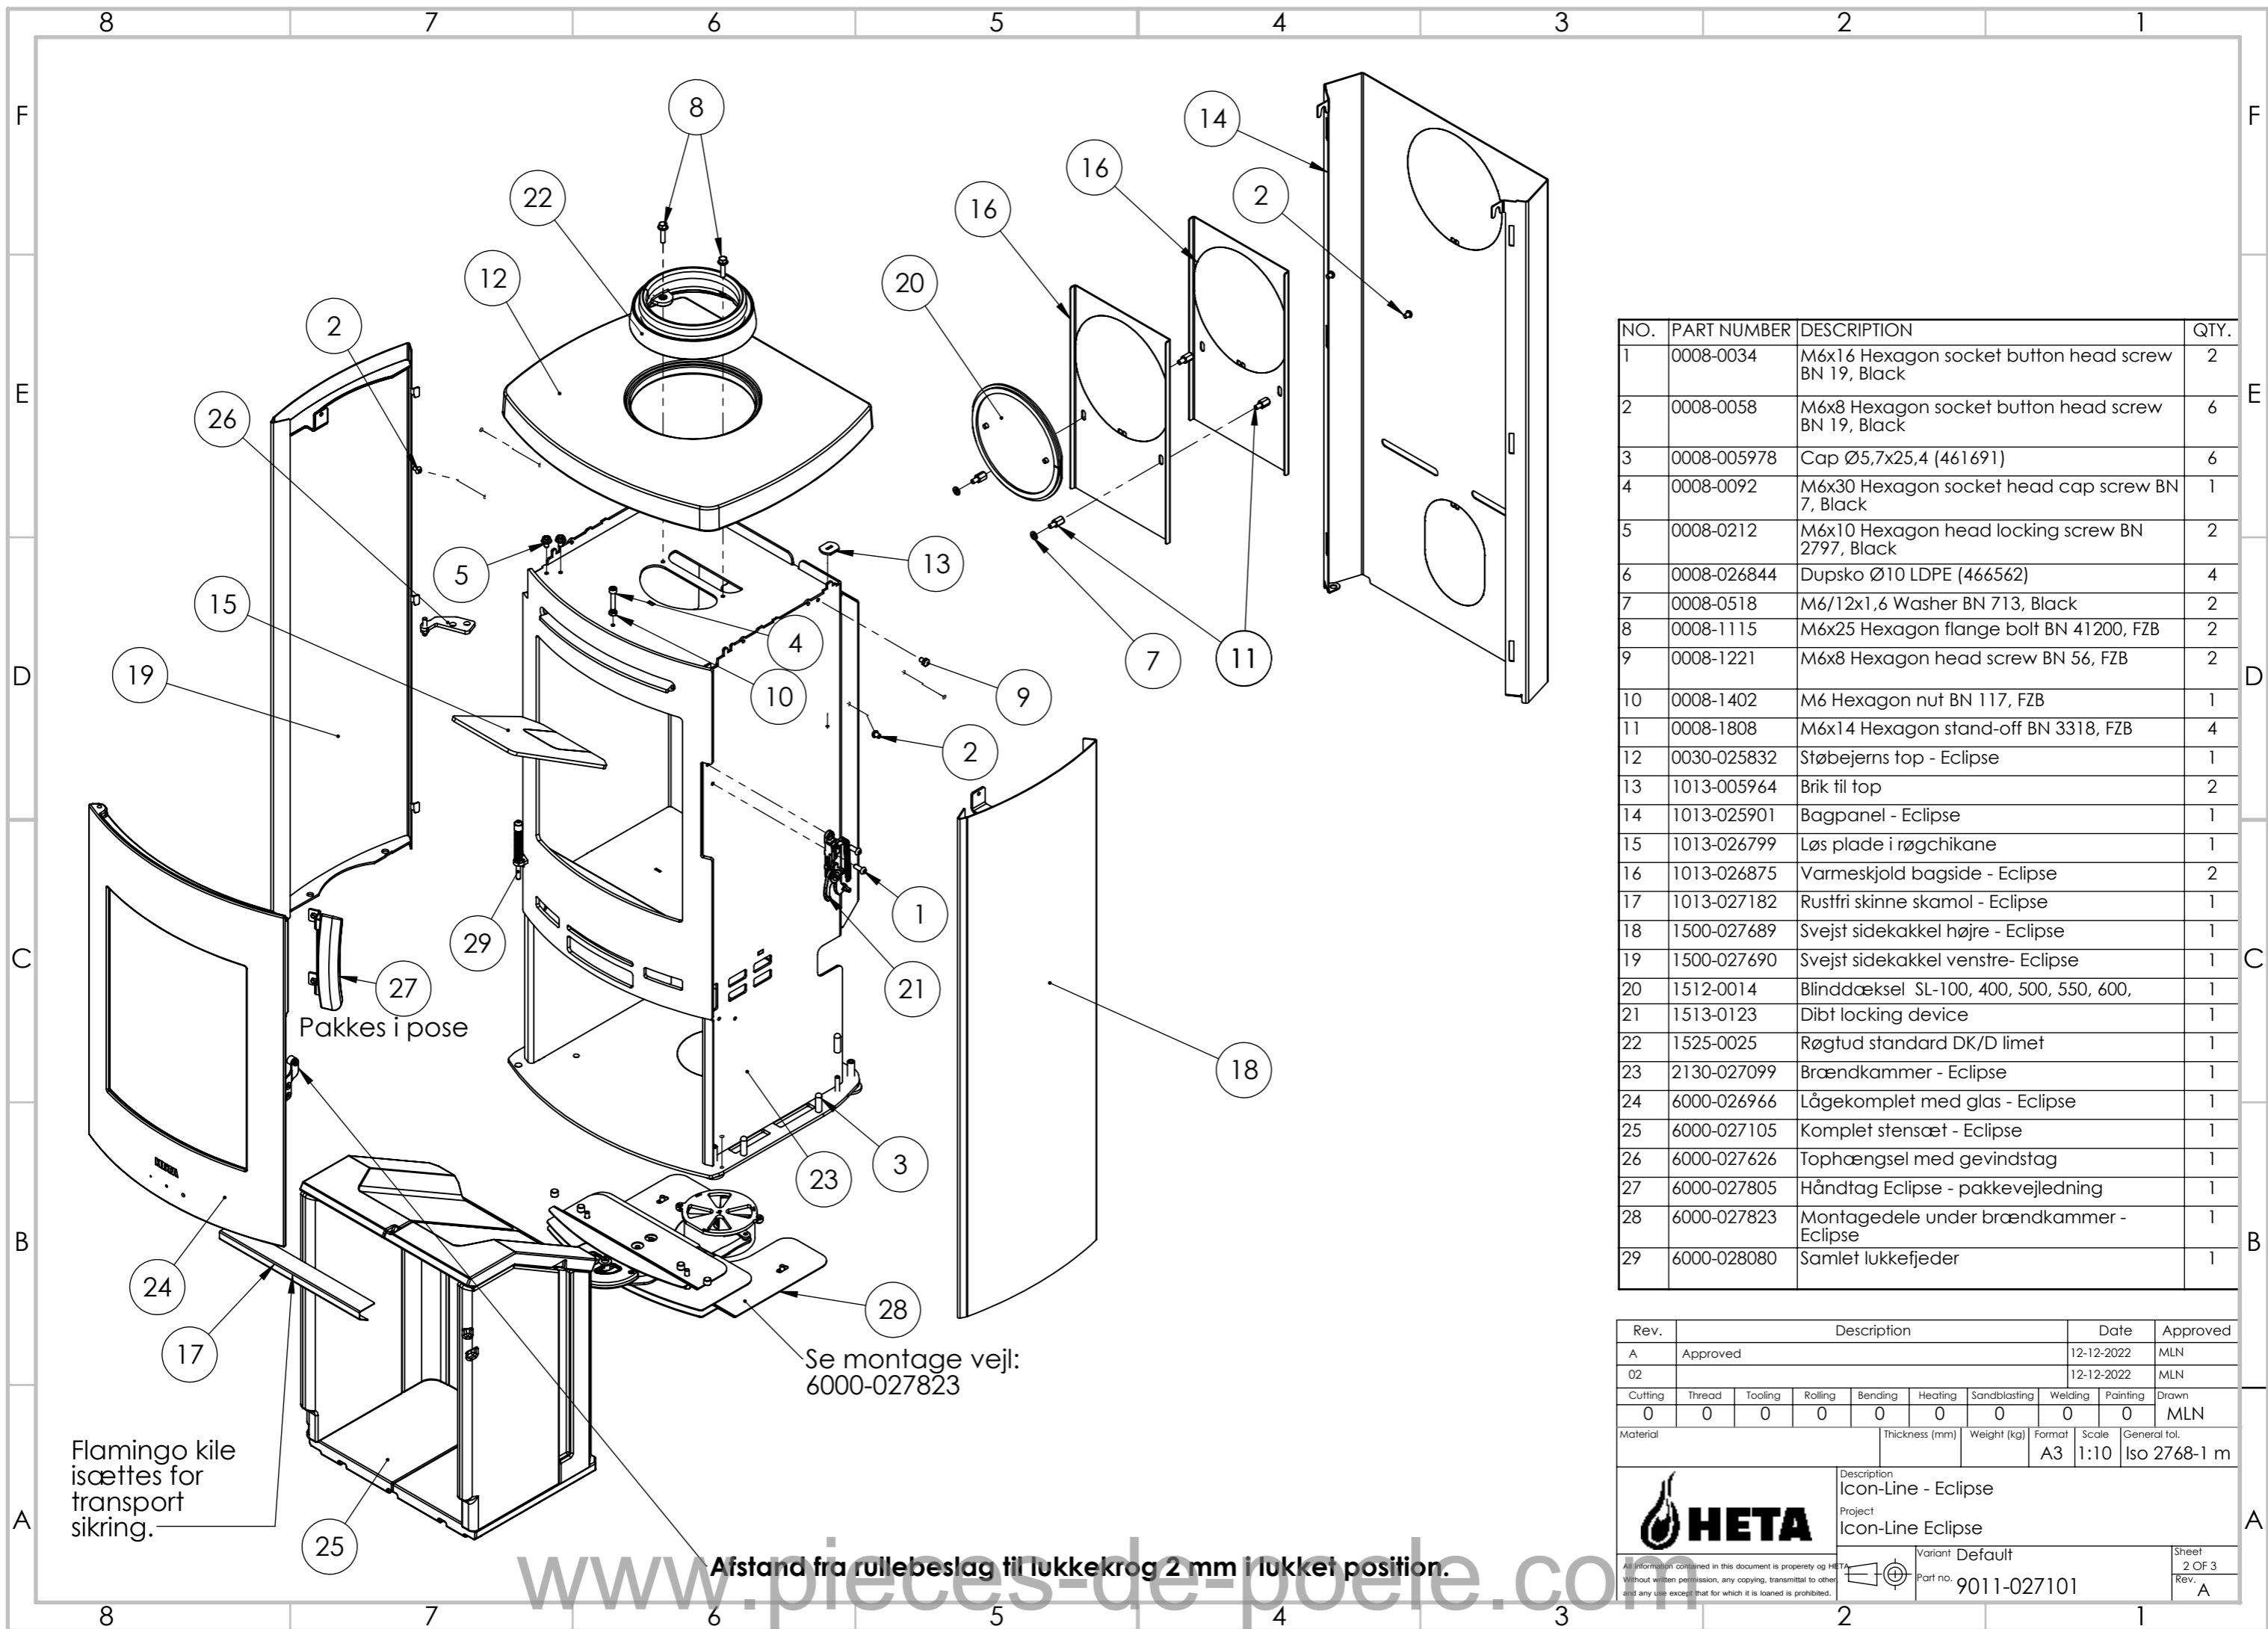

Icon-Line - Eclipse

Standard: Stålsider

Varianter:

- Stålsider med fedtstenstop
- komplet fedtsten

Rev.	Description	Date	Approved						
A	Approved	12-12-2022	MLN						
02		12-12-2022	MLN						
Cutting	Thread	Tooling	Rolling	Bending	Heating	Sandblasting	Welding	Painting	Drawn
0	0	0	0	0	0	0	0	0	MLN
Material		Thickness (mm)	Weight (kg)	Format	Scale	General tol.			
				A3	1:10	Iso 2768-1 m			
		Description Icon-Line - Eclipse Project Icon-Line Eclipse							
		Variant Default		Sheet 1 OF 3		Rev. A			
<small>All information contained in this document is property of HETA. Without written permission, any copying, transmittal to other and any use except that for which it is loaned is prohibited.</small>				Part no. 9011-027101					

Rev.	Description	Date	Approved
A	Approved	12-12-2022	MLN
02		12-12-2022	MLN
Cutting	Thread	Tooling	Rolling
0	0	0	0
Bending	Heating	Sandblasting	Welding
0	0	0	0
Painting	Drawn		
0	MLN		
Material	Thickness (mm)	Weight (kg)	Format
			A3
			Scale
			1:10
			General tol.
			Iso 2768-1 m
		Description Icon-Line - Eclipse Project Icon-Line Eclipse	
<small>All information contained in this document is property of HETA. Without written permission, any copying, transmittal to other and any use except that for which it is loaned is prohibited.</small>		Variant Default	Sheet 2 OF 3 Rev. A
		Part no. 9011-027101	

Rev.	Description	Date	Approved
A	Approved	12-12-2022	MLN
02		12-12-2022	MLN
Cutting	Thread	Tooling	Rolling
0	0	0	0
Bending	Heating	Sandblasting	Welding
0	0	0	0
Painting	Drawn		
0	MLN		
Material	Thickness (mm)	Weight (kg)	Format
			A3
			Scale
			1:10
			General tol.
			Iso 2768-1 m
		Description Icon-Line - Eclipse Project Icon-Line Eclipse	
Variant Default		Sheet 3 OF 3 Rev. A	
Part no. 9011-027101			