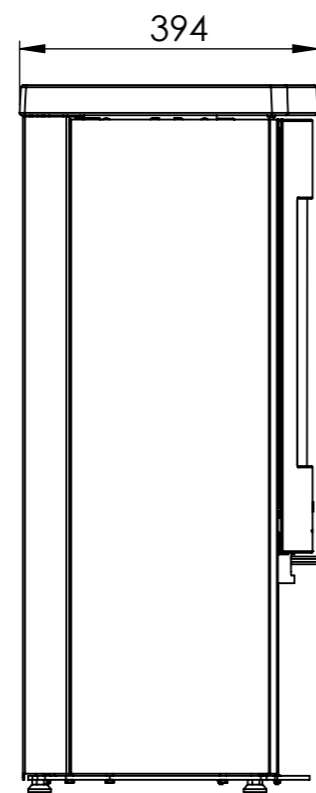

Icon-Line - Eclipse

Standard: Stålsider

Varianter:

- Stålsider med fedtstenstop
- komplet fedtsten

Rev.	Description	Date	Approved						
A	Approved	12-12-2022	MLN						
02		12-12-2022	MLN						
Cutting	Thread	Tooling	Rolling	Bending	Heating	Sandblasting	Welding	Painting	Drawn
0	0	0	0	0	0	0	0	0	MLN
Material		Thickness (mm)	Weight (kg)	Format	Scale	General tol.			
				A3	1:10	Iso 2768-1 m			
		Description Icon-Line - Eclipse Project Icon-Line Eclipse							
		Variant Default		Sheet 1 OF 3		Rev. A			
<small>All information contained in this document is property of HETA. Without written permission, any copying, transmittal to other and any use except that for which it is loaned is prohibited.</small>				Part no. 9011-027101					