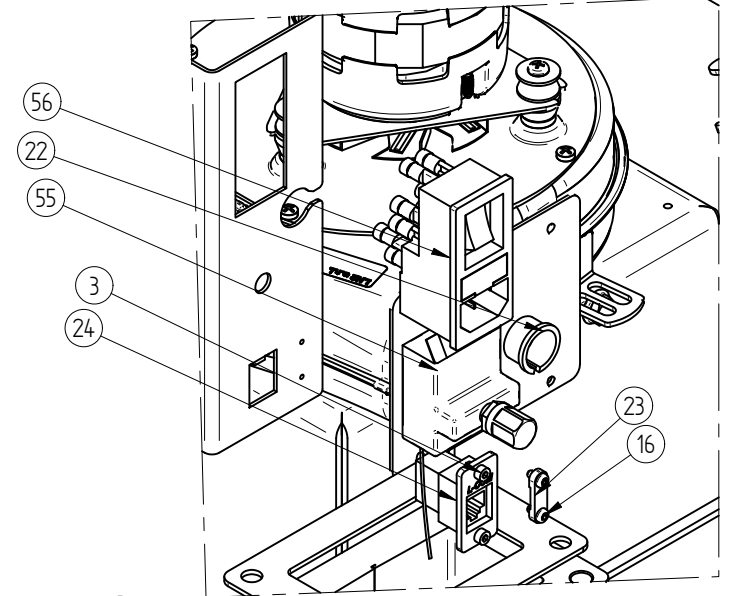

DETAIL A

145,0 kg veigt	Area	Asm Materiel	mount Proces
Heta Jupitervej 22 7620 Lemvig Tlf. 96630600 Fax 96630616		Bending number	Last access
		Bend 1	31-01-2015
Formonteret Green 200		Bend 2	Drawing LSK
		Cut number	Last change/ Rev Nr
www.pieces-de-poelle.com		Draft type	
		General tolerance. DS/ISO 2768-1-m	
Roll Pressure		Roll adjustment	4530-0154
		1	2
		4530-0154.dft 4530-0154.am	
		4530-0154