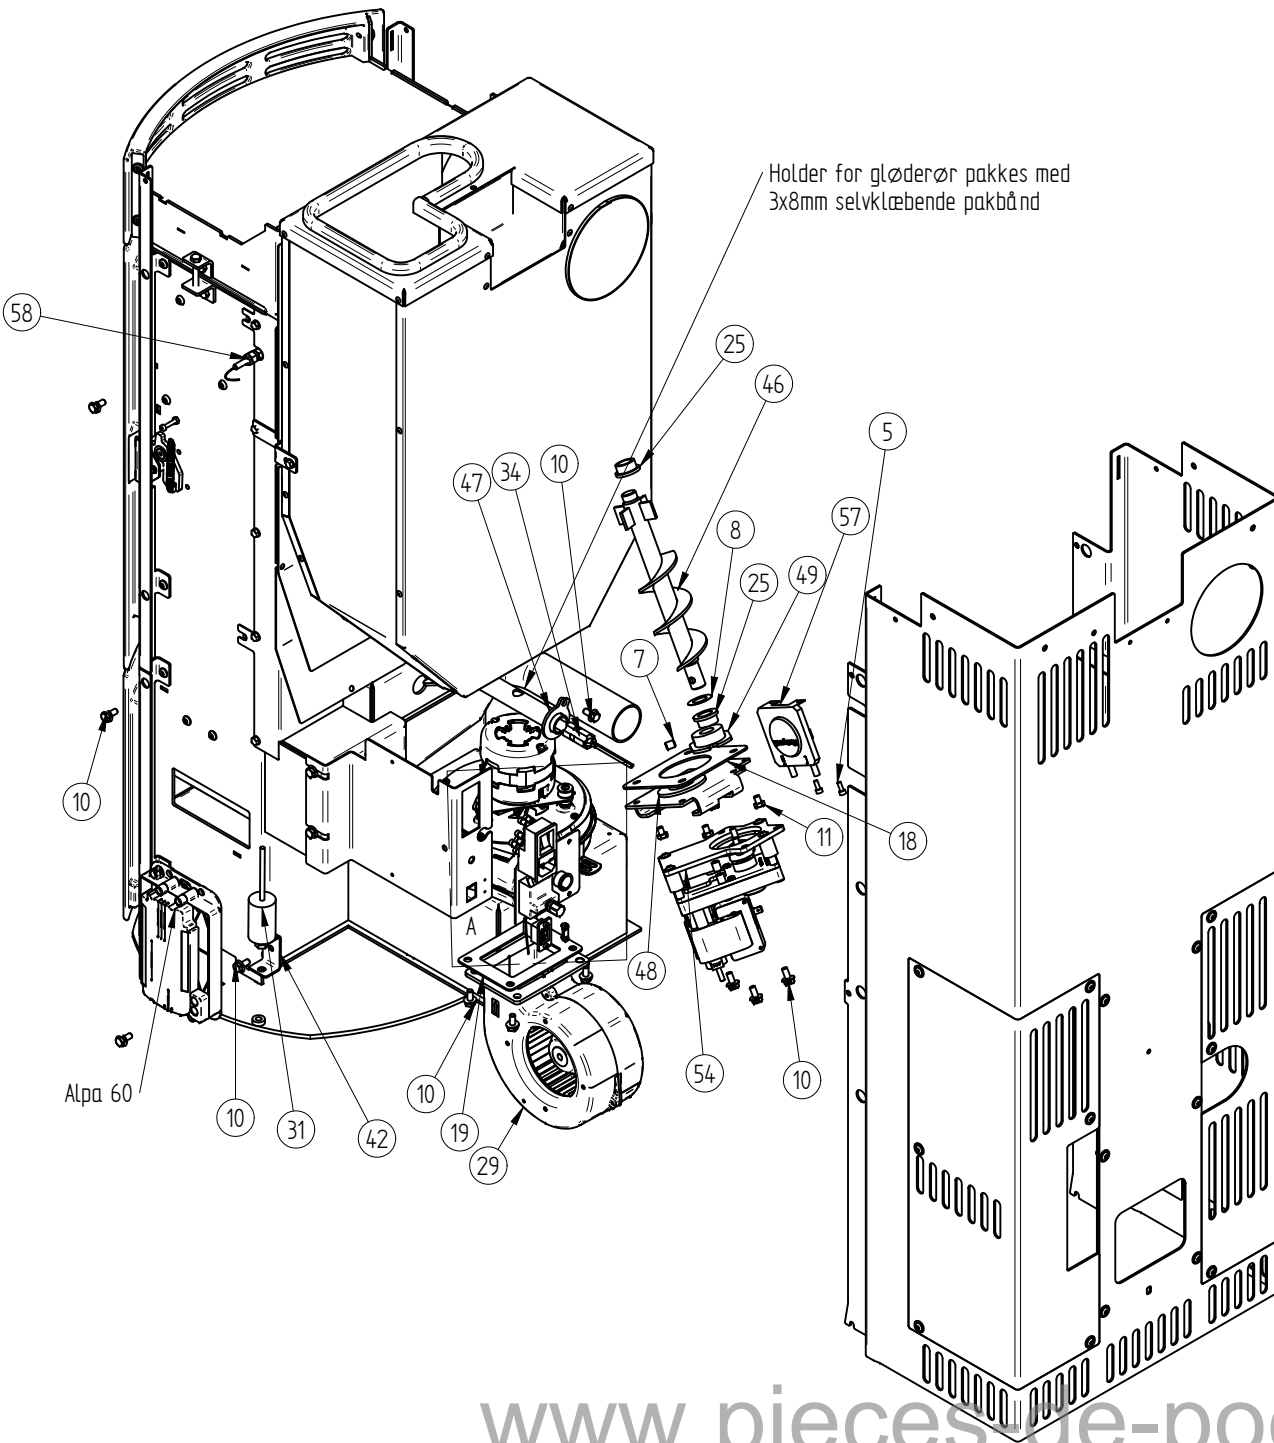

DETAIL A

145,0 kg veigt	Area	Asm Materiel	mount Proces
Heta Jupitervej 22 7620 Lemvig Tlf. 96630600 Fax 96630616		Bending number	Last access
		Bend 1	31-01-2015
Formonteret Green 200		Bend 2	Drawing LSK
		Cut number	Last change/ Rev Nr
www.pieces-de-poelle.com		Draft type	
		General tolerance. DS/ISO 2768-1-m	
Roll Pressure		Roll adjustment	4530-0154
		1	2
		4530-0154.dft 4530-0154.am	
		4530-0154