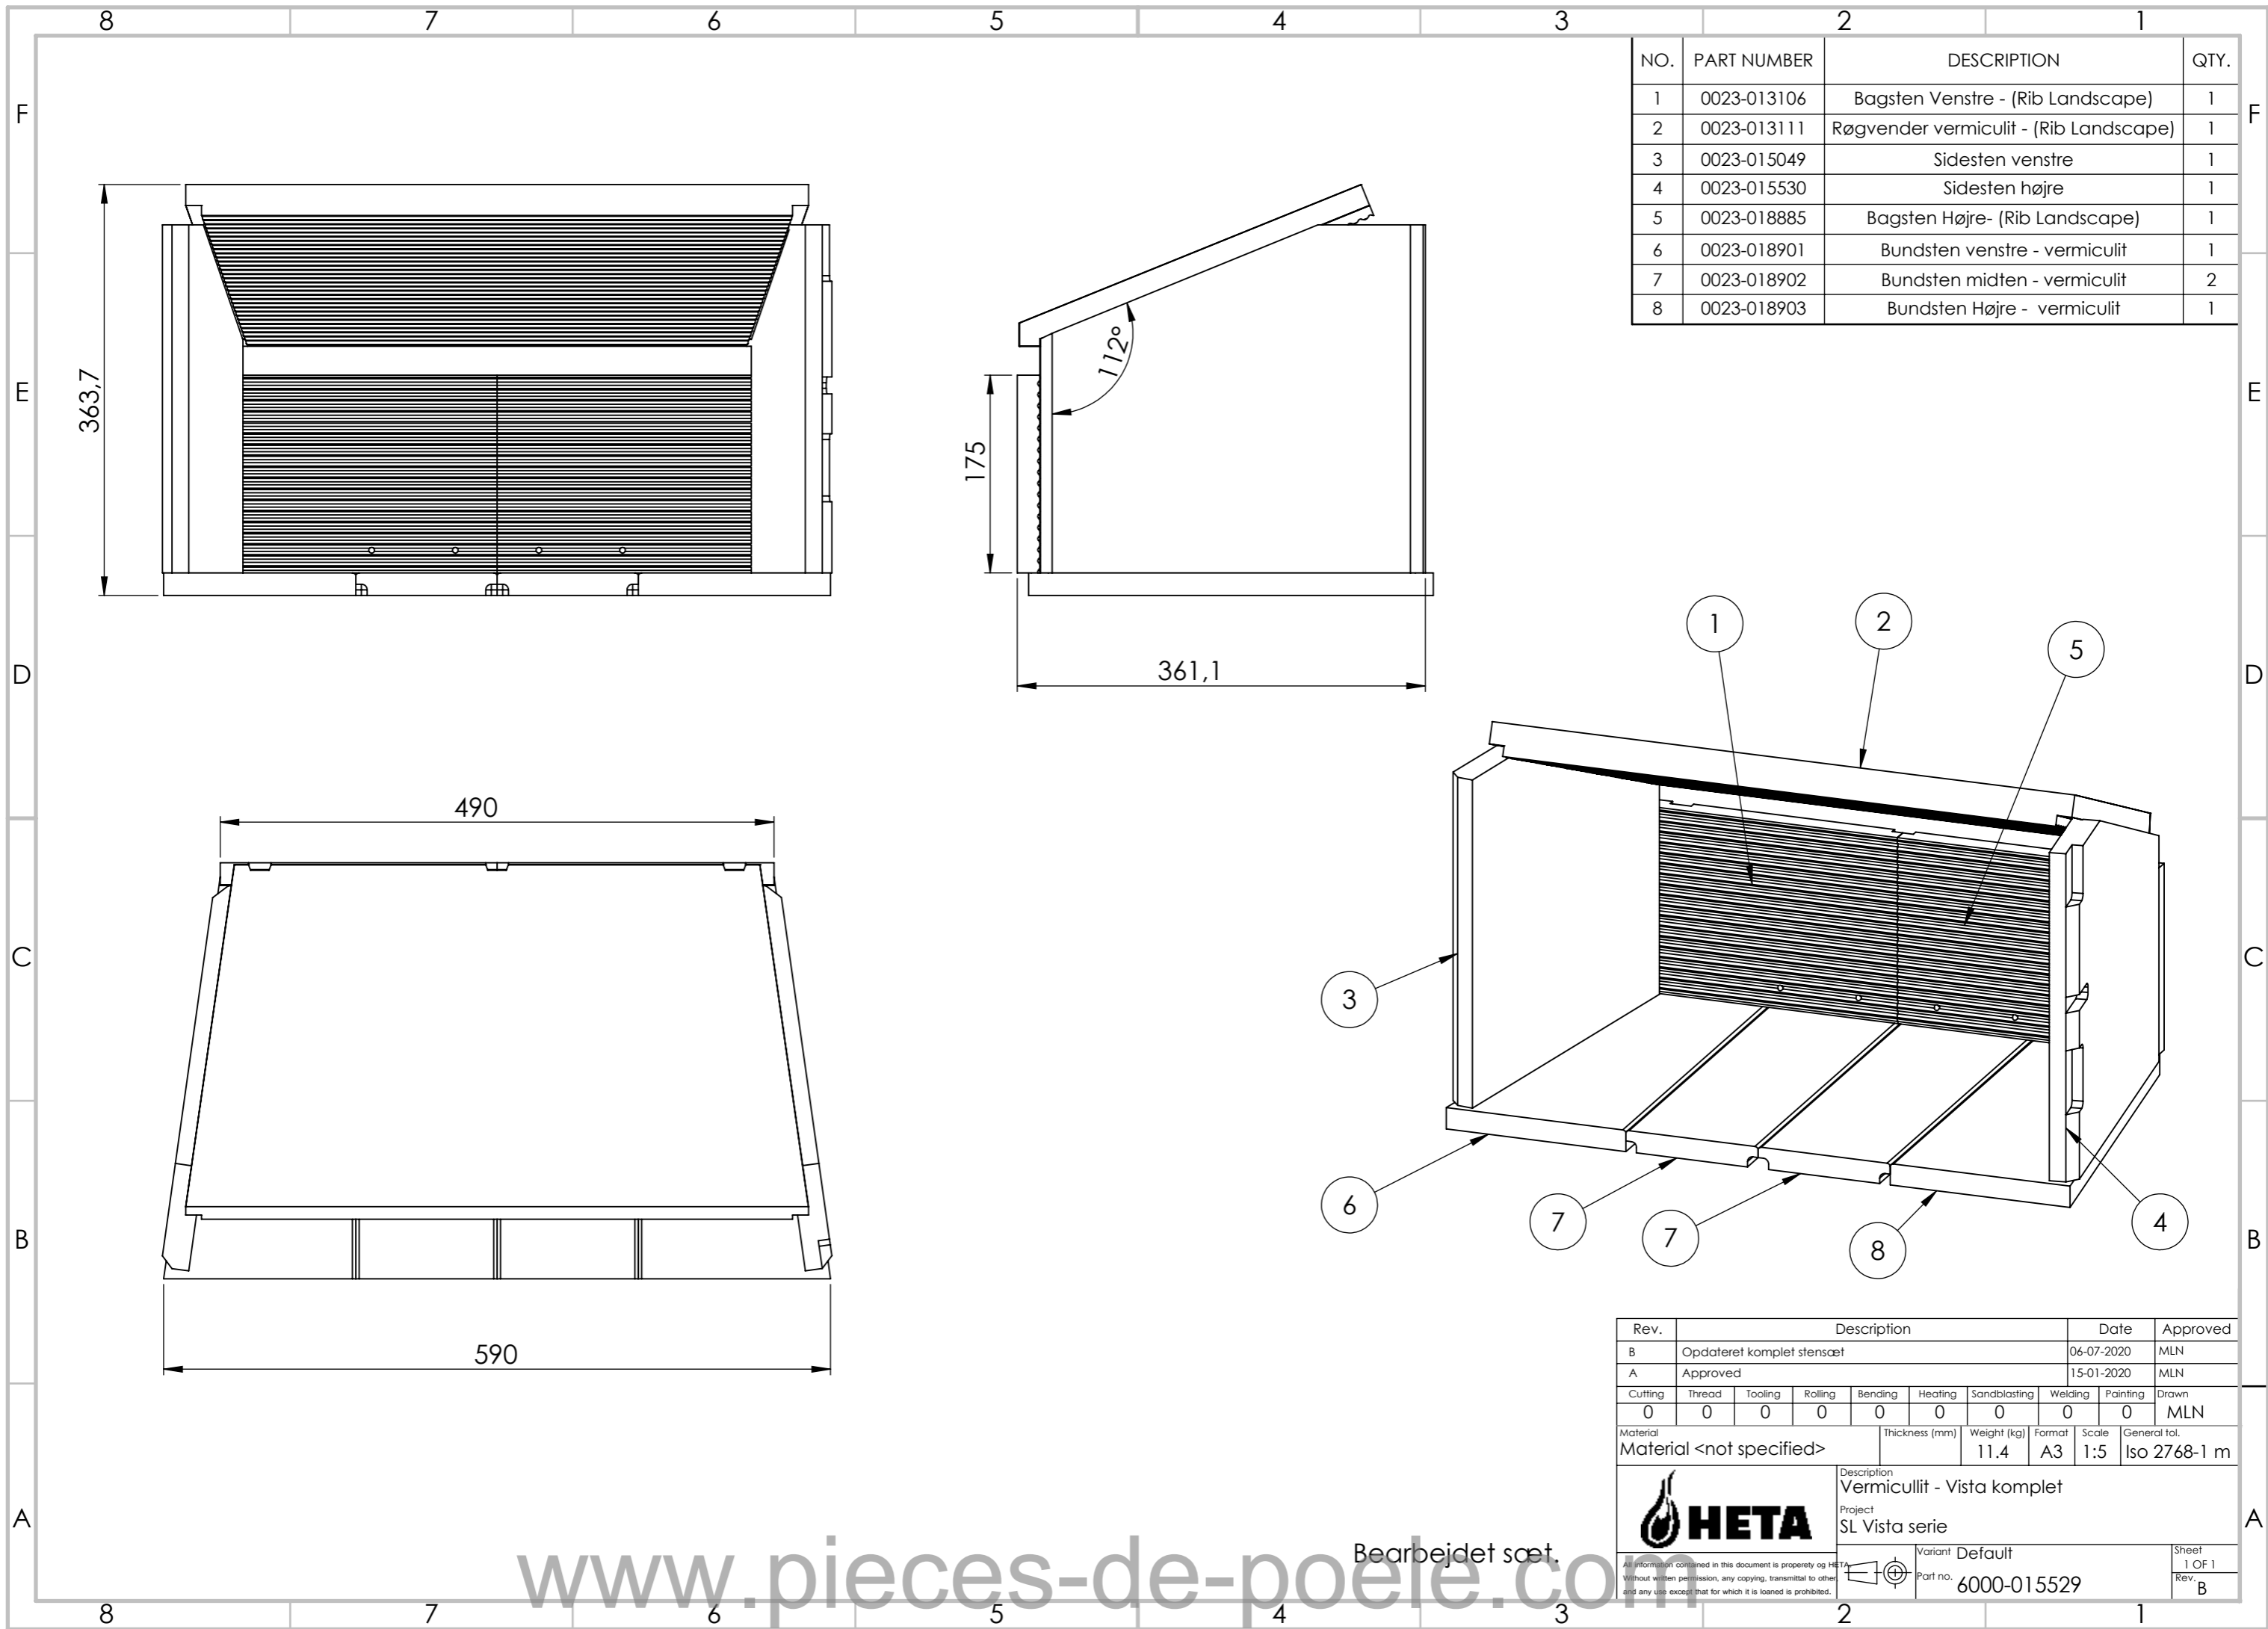

Material	Thickness (mm)	Weight (kg)	Format	Scale	General tol.
Material <not specified>		105.4	A3	1:10	Iso 2768-1 m

Description
Scan-Line Vista

Project
SL Vista serie

Variant Default

Part no. **8101-013002**

Rev.	Description	Date	Approved						
B	Opdateret komplet stensæt	06-07-2020	MLN						
A	Approved	15-01-2020	MLN						
Cutting	Thread	Tooling	Rolling	Bending	Heating	Sandblasting	Welding	Painting	Drawn
0	0	0	0	0	0	0	0	0	MLN
Material		Thickness (mm)	Weight (kg)	Format	Scale	General tol.			
Material <not specified>			11.4	A3	1:5	Iso 2768-1 m			
		Description							
		Vermiculit - Vista komplet							
Without written permission, any copying, transmittal to other and any use except that for which it is loaned is prohibited.		Project							
		SL Vista serie							
		Variant Default						Sheet	
		Part no. 6000-015529						1 OF 1	
								Rev. B	